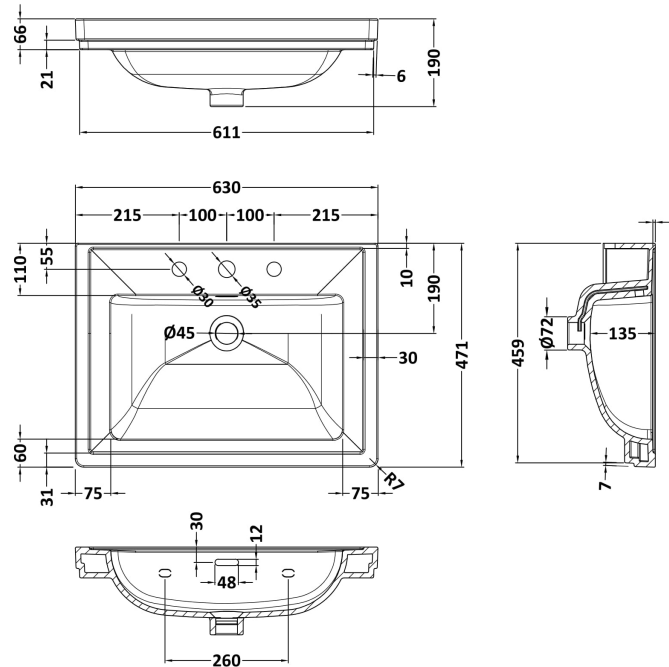

Sales Code: LIL3233B

Description: 600 Fs 2-Drawer Unit Classique Basin 3Th

Packaging Details

Barcode: 5056678413937

Sales Code: CBM533

Description: 600 Classique Basin 3Th

Product Dimensions

Height (mm):	66
Width (mm):	630
Depth (mm):	471
Nett Weight (kg):	17

Packaging Dimensions

Height (mm):	490
Width (mm):	650
Depth (mm):	220
Gross Weight (kg):	17

Packaging Data

Box Colour:	Brown Cardboard Box - Printed
Box Qty:	1
Label Size:	100 x 50
Label Colour:	White Label
Label Qty:	2

Outer Box Dimensions (If Applicable)

Height (mm):	
Width (mm):	
Depth (mm):	
Gross Weight (kg):	
Barcode:	5056462643663

Product Details

Country of Origin:	Utd.Arab.Emir.	
Fitting Instruction:	No	
Certification: CE & UKCA:	No	WRAS: N/A WRAS No: N/A
Product Material:	Fireclay	
Fixing Supplied:	No	

Basins: Tap Hole: Three Tapholes Chain Stay Hole: No
Template: Not Required Waste Type Req: Slotted
Overflow Inc: Yes Overflow Cover: Yes
Inner Bowl Depth (mm): 135 mm