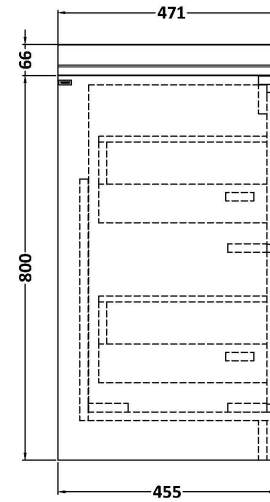

Sales Code: LIL3233B

Description: 600 Fs 2-Drawer Unit Classique Basin 3Th

Packaging Details

Barcode: 5056678413937

Sales Code: CBM533

Description: 600 Classique Basin 3Th

Product Dimensions

Height (mm):	66
Width (mm):	630
Depth (mm):	471
Nett Weight (kg):	17

Packaging Dimensions

Height (mm):	490
Width (mm):	650
Depth (mm):	220
Gross Weight (kg):	17

Packaging Data

Box Colour:	Brown Cardboard Box - Printed
Box Qty:	1
Label Size:	100 x 50
Label Colour:	White Label
Label Qty:	2

Outer Box Dimensions (If Applicable)

Height (mm):	
Width (mm):	
Depth (mm):	
Gross Weight (kg):	
Barcode:	5056462643663

Product Details

Country of Origin:	Utd.Arab.Emir.	
Fitting Instruction:	No	
Certification: CE & UKCA:	No	WRAS: N/A WRAS No: N/A
Product Material:	Fireclay	
Fixing Supplied:	No	

Basins: Tap Hole: Three Tapholes Chain Stay Hole: No
Template: Not Required Waste Type Req: Slotted
Overflow Inc: Yes Overflow Cover: Yes
Inner Bowl Depth (mm): 135 mm