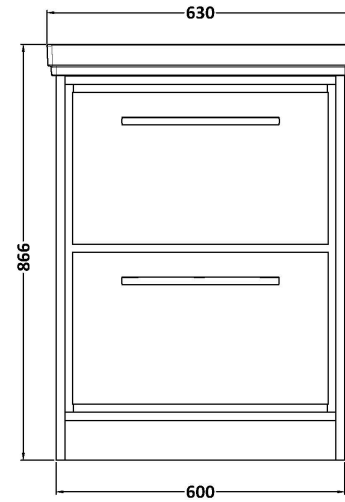

Sales Code: LIL3233B

Description: 600 Fs 2-Drawer Unit Classique Basin 3Th

Packaging Details

Barcode: 5056678413937

Sales Code: CBM533

Description: 600 Classique Basin 3Th

Product Dimensions

Height (mm):	66
Width (mm):	630
Depth (mm):	471
Nett Weight (kg):	17

Packaging Dimensions

Height (mm):	490
Width (mm):	650
Depth (mm):	220
Gross Weight (kg):	17

Packaging Data

Box Colour:	Brown Cardboard Box - Printed
Box Qty:	1
Label Size:	100 x 50
Label Colour:	White Label
Label Qty:	2

Outer Box Dimensions (If Applicable)

Height (mm):	
Width (mm):	
Depth (mm):	
Gross Weight (kg):	
Barcode:	5056462643663

Product Details

Country of Origin:	Utd.Arab.Emir.	
Fitting Instruction:	No	
Certification: CE & UKCA:	No	WRAS: N/A WRAS No: N/A
Product Material:	Fireclay	
Fixing Supplied:	No	