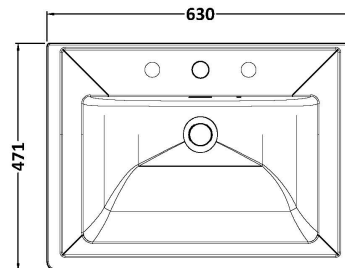

Sales Code: LIL3233B

Description: 600 Fs 2-Drawer Unit Classique Basin 3Th

Packaging Details

Barcode: 5056678413937

Sales Code: CBM533

Description: 600 Classique Basin 3Th

Product Dimensions

Height (mm):	66
Width (mm):	630
Depth (mm):	471
Nett Weight (kg):	17

Packaging Dimensions

Height (mm):	490
Width (mm):	650
Depth (mm):	220
Gross Weight (kg):	17

Packaging Data

Box Colour:	Brown Cardboard Box - Printed
Box Qty:	1
Label Size:	100 x 50
Label Colour:	White Label
Label Qty:	2

Outer Box Dimensions (If Applicable)

Height (mm):	
Width (mm):	
Depth (mm):	
Gross Weight (kg):	
Barcode:	5056462643663

Product Details

Country of Origin:	Utd.Arab.Emir.	
Fitting Instruction:	No	
Certification: CE & UKCA:	No	WRAS: N/A WRAS No: N/A
Product Material:	Fireclay	
Fixing Supplied:	No	

Basins: Tap Hole: Three Tapholes Chain Stay Hole: No
Template: Not Required Waste Type Req: Slotted
Overflow Inc: Yes Overflow Cover: Yes
Inner Bowl Depth (mm): 135 mm