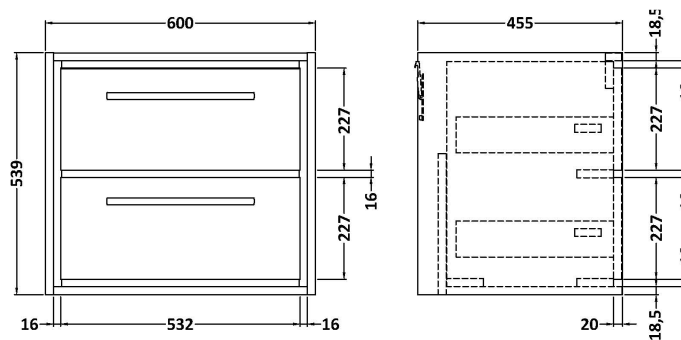

Packaging Dimensions

Height (mm):	25
Width (mm):	625
Depth (mm):	410
Gross Weight (kg):	3

Packaging Data

Box Colour:	Brown Cardboard Box - Printed
Box Qty:	1
Label Size:	100 x 50
Label Colour:	Not Applicable
Label Qty:	0

Outer Box Dimensions (If Applicable)

Height (mm):	
Width (mm):	
Depth (mm):	
Gross Weight (kg):	
Barcode:	5056678423677

Product Details

Country of Origin:	United Kingdom
Fitting Instruction:	No
CE & UKCA:	N/A
FSC Certified Materials:	Yes
Colour:	Reed Green
Construction Method:	Not Applicable
Construction Type:	Not Applicable
Cabinet Finish:	Not Applicable
Fascia Finish:	MFC Smooth Matt
Cabinet Thickness (mm):	
Fascia Thickness (mm):	18
Drawer Included:	Not Applicable
Drawer Type:	Not Applicable
No of Shelves:	Not Applicable
Hinge Type:	Not Applicable
Hinge Included:	Not Applicable
Adjustable Legs:	Not Applicable
Fixings Included:	Yes
Handle Style:	Not Applicable
Waste Shroud:	Not Applicable
Handle Included:	Not Applicable
Handle Type:	Not Applicable

Sales Code: NFF3124

Description: 600 Wh 2 Drawer Unit (455 Deep)

Product Dimensions

Height (mm):	539
Width (mm):	600
Depth (mm):	455
Nett Weight (kg):	29

Packaging Dimensions

Height (mm):	577
Width (mm):	632
Depth (mm):	480
Gross Weight (kg):	29.5

Packaging Data

Box Colour:	Brown Cardboard Box - Printed
Box Qty:	0
Label Size:	0 x 0
Label Colour:	White Label
Label Qty:	2

Outer Box Dimensions (If Applicable)

Height (mm):	
Width (mm):	
Depth (mm):	
Gross Weight (kg):	
Barcode:	5056678423929