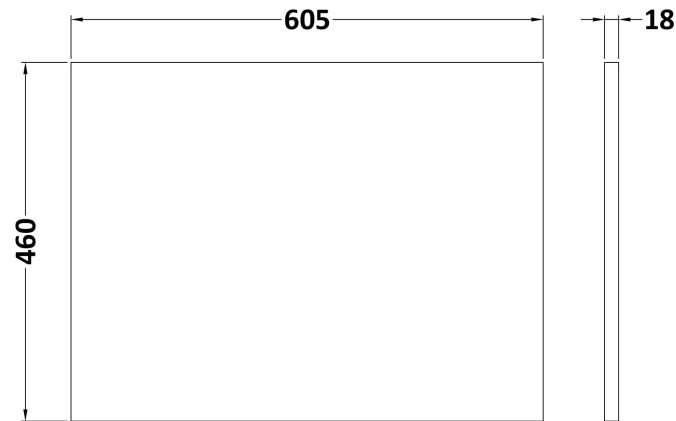

Sales Code: LIL3124W

Description: 600 Wh 2-Drawer Unit & Worktop

Packaging Details

Barcode: 5056817716950

Sales Code: MWD3160

Description: 600 Worktop (605X460x18mm)

Product Dimensions

Height (mm):	18
Width (mm):	605
Depth (mm):	460
Nett Weight (kg):	2.5

Packaging Dimensions

Height (mm):	25
Width (mm):	625
Depth (mm):	410
Gross Weight (kg):	3

Packaging Data

Box Colour:	Brown Cardboard Box - Printed
Box Qty:	1
Label Size:	100 x 50
Label Colour:	Not Applicable
Label Qty:	0

Sales Code: NFF3124

Description: 600 Wh 2 Drawer Unit (455 Deep)

Product Dimensions

Height (mm):	539
Width (mm):	600
Depth (mm):	455
Nett Weight (kg):	29

Packaging Dimensions

Height (mm):	577
Width (mm):	632
Depth (mm):	480
Gross Weight (kg):	29.5

Packaging Data

Box Colour:	Brown Cardboard Box - Printed
Box Qty:	0
Label Size:	0 x 0
Label Colour:	White Label
Label Qty:	2

Outer Box Dimensions (If Applicable)

Height (mm):	
Width (mm):	
Depth (mm):	
Gross Weight (kg):	
Barcode:	5056678423929