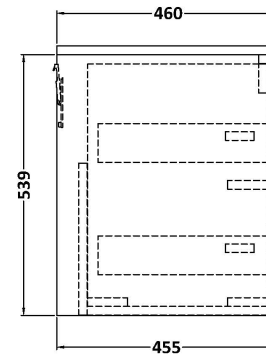

Sales Code: LIL3124W

Description: 600 Wh 2-Drawer Unit & Worktop

Packaging Details

Barcode: 5056817716950

Sales Code: MWD3160

Description: 600 Worktop (605X460x18mm)

Product Dimensions

Height (mm):	18
Width (mm):	605
Depth (mm):	460
Nett Weight (kg):	2.5

Packaging Dimensions

Height (mm):	25
Width (mm):	625
Depth (mm):	410
Gross Weight (kg):	3

Packaging Data

Box Colour:	Brown Cardboard Box - Printed
Box Qty:	1
Label Size:	100 x 50
Label Colour:	Not Applicable
Label Qty:	0

Outer Box Dimensions (If Applicable)

Height (mm):	
Width (mm):	
Depth (mm):	
Gross Weight (kg):	
Barcode:	5056678423677

Product Details

Country of Origin:	United Kingdom
Fitting Instruction:	No
CE & UKCA:	N/A
FSC Certified Materials:	Yes
Colour:	Reed Green
Construction Method:	Not Applicable
Construction Type:	Not Applicable
Cabinet Finish:	Not Applicable
Fascia Finish:	MFC Smooth Matt
Cabinet Thickness (mm):	
Fascia Thickness (mm):	18
Drawer Included:	Not Applicable
Drawer Type:	Not Applicable
No of Shelves:	Not Applicable
Hinge Type:	Not Applicable
Hinge Included:	Not Applicable
Adjustable Legs:	Not Applicable
Fixings Included:	Yes
Handle Style:	Not Applicable
Waste Shroud:	Not Applicable
Handle Included:	Not Applicable
Handle Type:	Not Applicable

Sales Code: NFF3124

Description: 600 Wh 2 Drawer Unit (455 Deep)

Product Dimensions

Height (mm):	539
Width (mm):	600
Depth (mm):	455
Nett Weight (kg):	29

Packaging Dimensions

Height (mm):	577
Width (mm):	632
Depth (mm):	480
Gross Weight (kg):	29.5