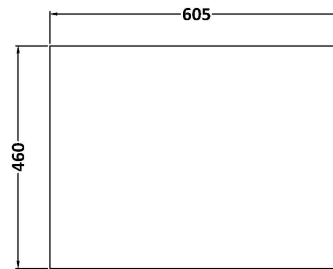

Sales Code: LIL3124W

Description: 600 Wh 2-Drawer Unit & Worktop

Packaging Details

Barcode: 5056817716950

Sales Code: MWD3160

Description: 600 Worktop (605X460x18mm)

Product Dimensions

Height (mm):	18
Width (mm):	605
Depth (mm):	460
Nett Weight (kg):	2.5

Packaging Dimensions

Height (mm):	25
Width (mm):	625
Depth (mm):	410
Gross Weight (kg):	3

Packaging Data

Box Colour:	Brown Cardboard Box - Printed
Box Qty:	1
Label Size:	100 x 50
Label Colour:	Not Applicable
Label Qty:	0

Outer Box Dimensions (If Applicable)

Height (mm):	
Width (mm):	
Depth (mm):	
Gross Weight (kg):	
Barcode:	5056678423677

Product Details

Country of Origin:	United Kingdom
Fitting Instruction:	No
CE & UKCA:	N/A
FSC Certified Materials:	Yes
Colour:	Reed Green
Construction Method:	Not Applicable
Construction Type:	Not Applicable
Cabinet Finish:	Not Applicable
Fascia Finish:	MFC Smooth Matt
Cabinet Thickness (mm):	
Fascia Thickness (mm):	18
Drawer Included:	Not Applicable
Drawer Type:	Not Applicable
No of Shelves:	Not Applicable
Hinge Type:	Not Applicable
Hinge Included:	Not Applicable
Adjustable Legs:	Not Applicable
Fixings Included:	Yes
Handle Style:	Not Applicable
Waste Shroud:	Not Applicable
Handle Included:	Not Applicable
Handle Type:	Not Applicable

Sales Code: NFF3124

Description: 600 Wh 2 Drawer Unit (455 Deep)

Product Dimensions

Height (mm):	539
Width (mm):	600
Depth (mm):	455
Nett Weight (kg):	29

Packaging Dimensions

Height (mm):	577
Width (mm):	632
Depth (mm):	480
Gross Weight (kg):	29.5