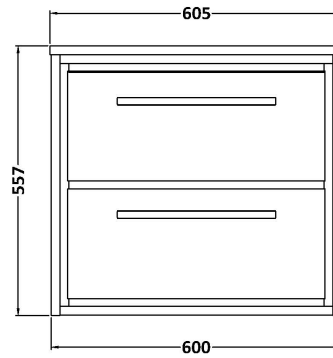

Sales Code: LIL3124W

Description: 600 Wh 2-Drawer Unit & Worktop

Packaging Details

Barcode: 5056817716950

Sales Code: MWD3160

Description: 600 Worktop (605X460x18mm)

Product Dimensions

Height (mm):	18
Width (mm):	605
Depth (mm):	460
Nett Weight (kg):	2.5

Packaging Dimensions

Height (mm):	25
Width (mm):	625
Depth (mm):	410
Gross Weight (kg):	3

Packaging Data

Box Colour:	Brown Cardboard Box - Printed
Box Qty:	1
Label Size:	100 x 50
Label Colour:	Not Applicable
Label Qty:	0

Outer Box Dimensions (If Applicable)

Height (mm):	
Width (mm):	
Depth (mm):	
Gross Weight (kg):	
Barcode:	5056678423677

Product Details

Country of Origin:	United Kingdom
Fitting Instruction:	No
CE & UKCA:	N/A
FSC Certified Materials:	Yes
Colour:	Reed Green
Construction Method:	Not Applicable
Construction Type:	Not Applicable
Cabinet Finish:	Not Applicable
Fascia Finish:	MFC Smooth Matt
Cabinet Thickness (mm):	
Fascia Thickness (mm):	18
Drawer Included:	Not Applicable
Drawer Type:	Not Applicable
No of Shelves:	Not Applicable
Hinge Type:	Not Applicable
Hinge Included:	Not Applicable
Adjustable Legs:	Not Applicable
Fixings Included:	Yes
Handle Style:	Not Applicable
Waste Shroud:	Not Applicable
Handle Included:	Not Applicable
Handle Type:	Not Applicable

Sales Code: NFF3124

Description: 600 Wh 2 Drawer Unit (455 Deep)

Product Dimensions

Height (mm):	539
Width (mm):	600
Depth (mm):	455
Nett Weight (kg):	29

Packaging Dimensions

Height (mm):	577
Width (mm):	632
Depth (mm):	480
Gross Weight (kg):	29.5