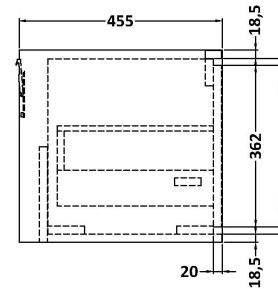

Packaging Dimensions

Height (mm):	35
Width (mm):	1250
Depth (mm):	500
Gross Weight (kg):	26

Packaging Data

Box Colour:	Brown Cardboard Box
Box Qty:	1
Label Size:	100 x 50
Label Colour:	White Label
Label Qty:	1

Outer Box Dimensions (If Applicable)

Height (mm):	
Width (mm):	
Depth (mm):	
Gross Weight (kg):	
Barcode:	5056678482384

Product Details

Country of Origin:	China
Fitting Instruction:	No
CE & UKCA:	N/A
FSC Certified Materials:	Yes
Colour:	White
Construction Method:	Not Applicable
Construction Type:	Not Applicable
Cabinet Finish:	Not Applicable
Fascia Finish:	Natural Marble
Cabinet Thickness (mm):	
Fascia Thickness (mm):	14
Drawer Included:	Not Applicable
Drawer Type:	Not Applicable
No of Shelves:	0
Hinge Type:	Not Applicable
Hinge Included:	Not Applicable
Adjustable Legs:	Not Applicable
Fixings Included:	No
Handle Style:	Not Applicable
Waste Shroud:	Not Applicable
Handle Included:	Not Applicable
Handle Type:	Not Applicable

Sales Code: NFF2322

Description: 600 Single Drawer Unit (455 Deep)

Product Dimensions

Height (mm):	431
Width (mm):	600
Depth (mm):	455
Nett Weight (kg):	22.5

Packaging Dimensions

Height (mm):	470
Width (mm):	632
Depth (mm):	480
Gross Weight (kg):	23

Packaging Data

Box Colour:	Brown Cardboard Box - Printed
Box Qty:	0
Label Size:	0 x 0
Label Colour:	White Label
Label Qty:	2

Outer Box Dimensions (If Applicable)

Height (mm):	
Width (mm):	
Depth (mm):	
Gross Weight (kg):	
Barcode:	5056678424049