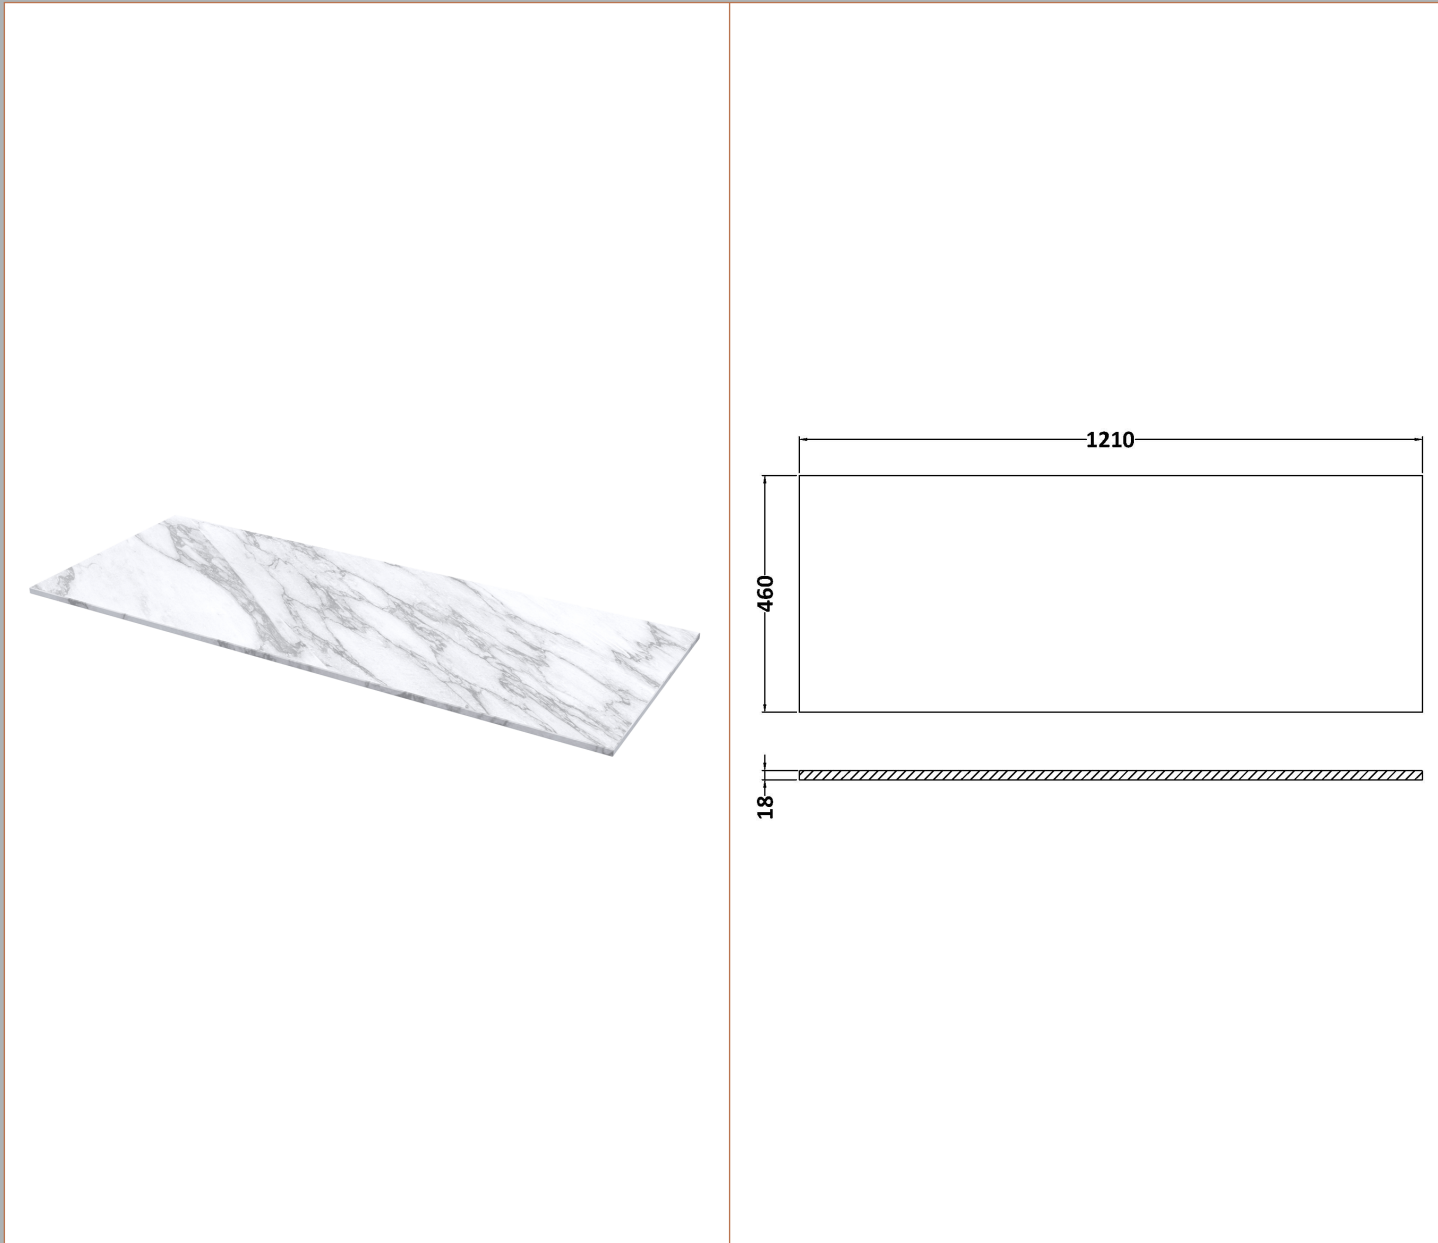

Sales Code: LIL2322CMT2

Description: 1200 Wh 2-Drawer Unit & Marble Top

Packaging Details

Barcode: 5056817717865

Sales Code: LOM91246

Description: 1200 Marble Top (1210 X 460mm)

Product Dimensions

Height (mm):	18
Width (mm):	1210
Depth (mm):	460
Nett Weight (kg):	25.5

Packaging Dimensions

Height (mm):	35
Width (mm):	1250
Depth (mm):	500
Gross Weight (kg):	26

Packaging Data

Box Colour:	Brown Cardboard Box
Box Qty:	1
Label Size:	100 x 50
Label Colour:	White Label
Label Qty:	1

Outer Box Dimensions (If Applicable)

Height (mm):	
Width (mm):	
Depth (mm):	
Gross Weight (kg):	
Barcode:	5056678482384

Product Details

Country of Origin:	China
Fitting Instruction:	No
CE & UKCA:	N/A
FSC Certified Materials:	Yes
Colour:	White
Construction Method:	Not Applicable
Construction Type:	Not Applicable
Cabinet Finish:	Not Applicable
Fascia Finish:	Natural Marble
Cabinet Thickness (mm):	
Fascia Thickness (mm):	14
Drawer Included:	Not Applicable
Drawer Type:	Not Applicable
No of Shelves:	0
Hinge Type:	Not Applicable
Hinge Included:	Not Applicable
Adjustable Legs:	Not Applicable
Fixings Included:	No
Handle Style:	Not Applicable
Waste Shroud:	Not Applicable
Handle Included:	Not Applicable
Handle Type:	Not Applicable

Product Details

Country of Origin:	China
Fitting Instruction:	No
CE & UKCA:	N/A
FSC Certified Materials:	Yes
Colour:	Monument Grey
Construction Method:	Cam & Wood Dowel
Construction Type:	Rigid
Cabinet Finish:	MFC Textured Woodgrain
Fascia Finish:	MFC Textured Woodgrain
Cabinet Thickness (mm):	18
Fascia Thickness (mm):	18
Drawer Included:	Yes
Drawer Type:	80mm High Metal S/C Inc Galler
No of Shelves:	0
Hinge Type:	Not Applicable
Hinge Included:	Not Applicable
Adjustable Legs:	No, Not Required
Fixings Included:	Yes
Handle Style:	Contemporary
Waste Shroud:	Yes
Handle Included:	Yes, Supplied
Handle Type:	D-Shape