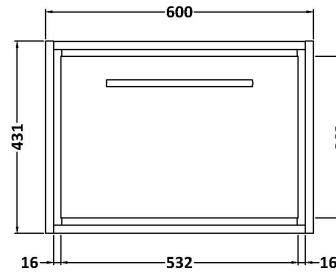

Packaging Dimensions

Height (mm):	35
Width (mm):	1250
Depth (mm):	500
Gross Weight (kg):	26

Packaging Data

Box Colour:	Brown Cardboard Box
Box Qty:	1
Label Size:	100 x 50
Label Colour:	White Label
Label Qty:	1

Outer Box Dimensions (If Applicable)

Height (mm):	
Width (mm):	
Depth (mm):	
Gross Weight (kg):	
Barcode:	5056678482384

Product Details

Country of Origin:	China
Fitting Instruction:	No
CE & UKCA:	N/A
FSC Certified Materials:	Yes
Colour:	White
Construction Method:	Not Applicable
Construction Type:	Not Applicable
Cabinet Finish:	Not Applicable
Fascia Finish:	Natural Marble
Cabinet Thickness (mm):	
Fascia Thickness (mm):	14
Drawer Included:	Not Applicable
Drawer Type:	Not Applicable
No of Shelves:	0
Hinge Type:	Not Applicable
Hinge Included:	Not Applicable
Adjustable Legs:	Not Applicable
Fixings Included:	No
Handle Style:	Not Applicable
Waste Shroud:	Not Applicable
Handle Included:	Not Applicable
Handle Type:	Not Applicable

Sales Code: NFF2322

Description: 600 Single Drawer Unit (455 Deep)

Product Dimensions

Height (mm):	431
Width (mm):	600
Depth (mm):	455
Nett Weight (kg):	22.5

Packaging Dimensions

Height (mm):	470
Width (mm):	632
Depth (mm):	480
Gross Weight (kg):	23

Packaging Data

Box Colour:	Brown Cardboard Box - Printed
Box Qty:	0
Label Size:	0 x 0
Label Colour:	White Label
Label Qty:	2

Outer Box Dimensions (If Applicable)

Height (mm):	
Width (mm):	
Depth (mm):	
Gross Weight (kg):	
Barcode:	5056678424049