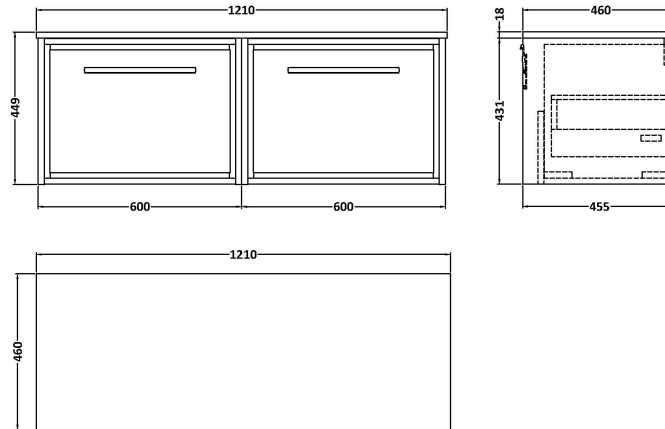

Sales Code: LIL2322CMT2

Description: 1200 Wh 2-Drawer Unit & Marble Top

Packaging Details

Barcode: 5056817717865

Sales Code: LOM91246

Description: 1200 Marble Top (1210 X 460mm)

Product Dimensions

Height (mm):	18
Width (mm):	1210
Depth (mm):	460
Nett Weight (kg):	25.5

Packaging Dimensions

Height (mm):	35
Width (mm):	1250
Depth (mm):	500
Gross Weight (kg):	26

Packaging Data

Box Colour:	Brown Cardboard Box
Box Qty:	1
Label Size:	100 x 50
Label Colour:	White Label
Label Qty:	1

Outer Box Dimensions (If Applicable)

Height (mm):	
Width (mm):	
Depth (mm):	
Gross Weight (kg):	
Barcode:	5056678482384

Product Details

Country of Origin:	China
Fitting Instruction:	No
CE & UKCA:	N/A
FSC Certified Materials:	Yes
Colour:	White
Construction Method:	Not Applicable
Construction Type:	Not Applicable
Cabinet Finish:	Not Applicable
Fascia Finish:	Natural Marble
Cabinet Thickness (mm):	
Fascia Thickness (mm):	14
Drawer Included:	Not Applicable
Drawer Type:	Not Applicable
No of Shelves:	0
Hinge Type:	Not Applicable
Hinge Included:	Not Applicable
Adjustable Legs:	Not Applicable
Fixings Included:	No
Handle Style:	Not Applicable
Waste Shroud:	Not Applicable
Handle Included:	Not Applicable
Handle Type:	Not Applicable

Sales Code: NFF2322

Description: 600 Single Drawer Unit (455 Deep)

Product Dimensions

Height (mm):	431
Width (mm):	600
Depth (mm):	455
Nett Weight (kg):	22.5

Packaging Dimensions

Height (mm):	470
Width (mm):	632
Depth (mm):	480
Gross Weight (kg):	23