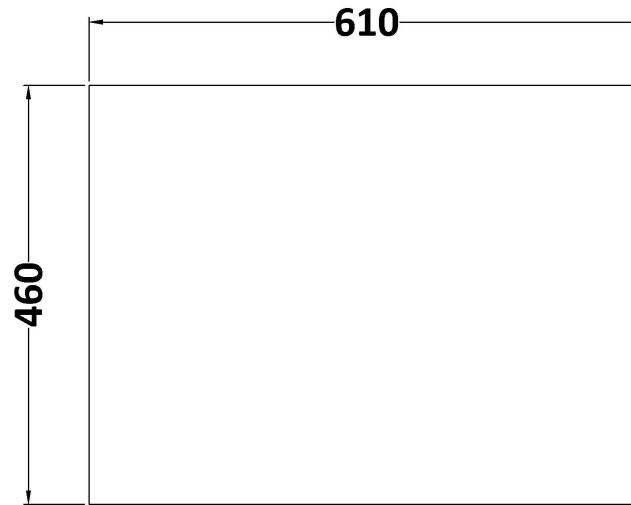

### Packaging Details

Barcode: 5056817717407

**Sales Code:** LOM36046

**Description:** 600 Marble Top (610 X 460mm)

**Product Dimensions**

Height (mm):	18
Width (mm):	610
Depth (mm):	460
Nett Weight (kg):	13.5

**Packaging Dimensions**

Height (mm):	35
Width (mm):	650
Depth (mm):	500
Gross Weight (kg):	14

**Packaging Data**

Box Colour:	Brown Cardboard Box
Box Qty:	1
Label Size:	100 x 50
Label Colour:	White Label
Label Qty:	1

### Product Dimensions

Height (mm):	800
Width (mm):	600
Depth (mm):	455
Nett Weight (kg):	38.5

### Packaging Dimensions

Height (mm):	840
Width (mm):	632
Depth (mm):	480
Gross Weight (kg):	39