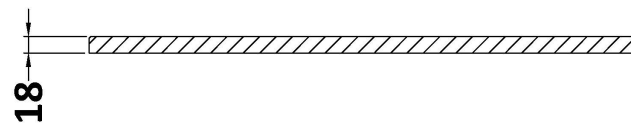

Sales Code: LIL3133GMT

Description: 600 Fs 2-Drawer Unit & Marble Top

### Packaging Details

Barcode: 5056817717407

**Sales Code:** LOM36046

**Description:** 600 Marble Top (610 X 460mm)

**Product Dimensions**

Height (mm):	18
Width (mm):	610
Depth (mm):	460
Nett Weight (kg):	13.5

**Packaging Dimensions**

Height (mm):	35
Width (mm):	650
Depth (mm):	500
Gross Weight (kg):	14

**Packaging Data**

Box Colour:	Brown Cardboard Box
Box Qty:	1
Label Size:	100 x 50
Label Colour:	White Label
Label Qty:	1

### Product Dimensions

Height (mm):	800
Width (mm):	600
Depth (mm):	455
Nett Weight (kg):	38.5