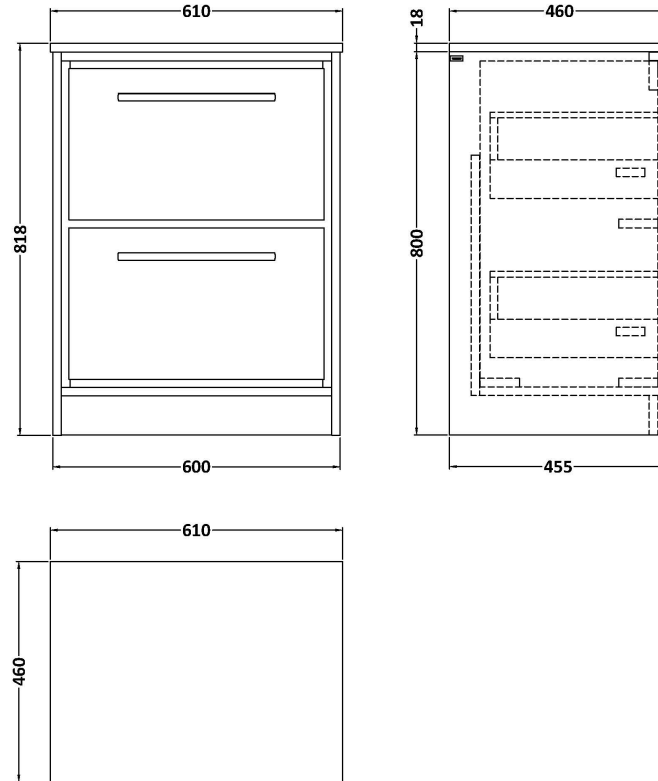

### Packaging Details

Barcode: 5056817717407

**Sales Code:** LOM36046

**Description:** 600 Marble Top (610 X 460mm)

**Product Dimensions**

Height (mm):	18
Width (mm):	610
Depth (mm):	460
Nett Weight (kg):	13.5

**Packaging Dimensions**

Height (mm):	35
Width (mm):	650
Depth (mm):	500
Gross Weight (kg):	14

**Packaging Data**

Box Colour:	Brown Cardboard Box
Box Qty:	1
Label Size:	100 x 50
Label Colour:	White Label
Label Qty:	1

### Product Dimensions

Height (mm):	800
Width (mm):	600
Depth (mm):	455
Nett Weight (kg):	38.5

### Packaging Dimensions

Height (mm):	840
Width (mm):	632
Depth (mm):	480
Gross Weight (kg):	39