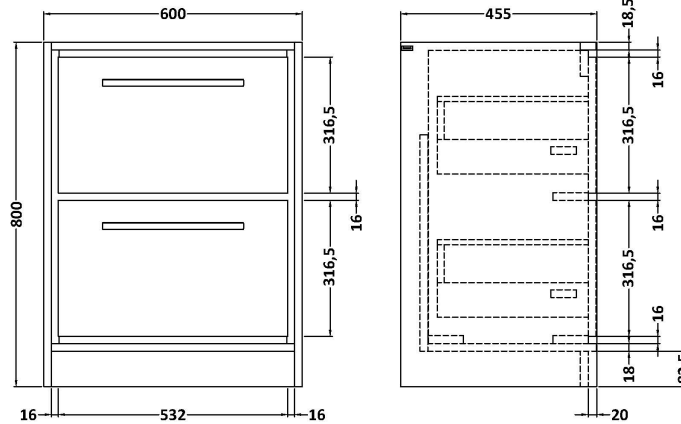

**Packaging Dimensions**

Height (mm):	35
Width (mm):	650
Depth (mm):	500
Gross Weight (kg):	14

**Packaging Data**

Box Colour:	Brown Cardboard Box
Box Qty:	1
Label Size:	100 x 50
Label Colour:	White Label
Label Qty:	1

**Outer Box Dimensions (If Applicable)**

Height (mm):	
Width (mm):	
Depth (mm):	
Gross Weight (kg):	
Barcode:	5056678477205

**Product Details**

Country of Origin:	China
Fitting Instruction:	No
CE & UKCA:	N/A
FSC Certified Materials:	Yes
Colour:	Grey
Construction Method:	Not Applicable
Construction Type:	Not Applicable
Cabinet Finish:	Not Applicable
Fascia Finish:	Natural Marble
Cabinet Thickness (mm):	
Fascia Thickness (mm):	14
Drawer Included:	Not Applicable
Drawer Type:	Not Applicable
No of Shelves:	0
Hinge Type:	Not Applicable
Hinge Included:	Not Applicable
Adjustable Legs:	Not Applicable
Fixings Included:	No
Handle Style:	Not Applicable
Waste Shroud:	Not Applicable
Handle Included:	Not Applicable
Handle Type:	Not Applicable

### Product Dimensions

Height (mm):	800
Width (mm):	600
Depth (mm):	455
Nett Weight (kg):	38.5

### Packaging Dimensions

Height (mm):	840
Width (mm):	632
Depth (mm):	480
Gross Weight (kg):	39