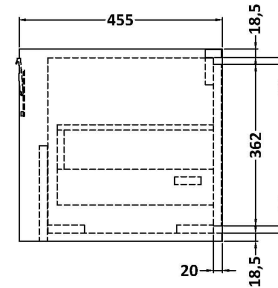

Packaging Dimensions

Height (mm):	35
Width (mm):	1250
Depth (mm):	500
Gross Weight (kg):	26

Packaging Data

Box Colour:	Brown Cardboard Box
Box Qty:	1
Label Size:	100 x 50
Label Colour:	White Label
Label Qty:	1

Outer Box Dimensions (If Applicable)

Height (mm):	
Width (mm):	
Depth (mm):	
Gross Weight (kg):	
Barcode:	5056678477243

Product Details

Country of Origin:	China
Fitting Instruction:	No
CE & UKCA:	N/A
FSC Certified Materials:	Yes
Colour:	Grey
Construction Method:	Not Applicable
Construction Type:	Not Applicable
Cabinet Finish:	Not Applicable
Fascia Finish:	Natural Marble
Cabinet Thickness (mm):	
Fascia Thickness (mm):	14
Drawer Included:	Not Applicable
Drawer Type:	Not Applicable
No of Shelves:	0
Hinge Type:	Not Applicable
Hinge Included:	Not Applicable
Adjustable Legs:	Not Applicable
Fixings Included:	No
Handle Style:	Not Applicable
Waste Shroud:	Not Applicable
Handle Included:	Not Applicable
Handle Type:	Not Applicable

Sales Code: NFF3122

Description: 600 Single Drawer Unit (455 Deep)

Product Dimensions

Height (mm):	431
Width (mm):	600
Depth (mm):	455
Nett Weight (kg):	22.5

Packaging Dimensions

Height (mm):	470
Width (mm):	632
Depth (mm):	480
Gross Weight (kg):	23

Packaging Data

Box Colour:	Brown Cardboard Box - Printed
Box Qty:	0
Label Size:	0 x 0
Label Colour:	White Label
Label Qty:	2

Outer Box Dimensions (If Applicable)

Height (mm):	
Width (mm):	
Depth (mm):	
Gross Weight (kg):	
Barcode:	5056678423943