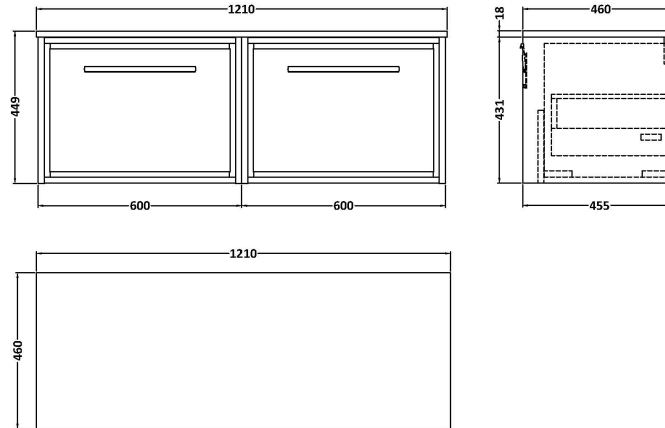

Sales Code: LIL3122GMT2

Description: 1200 Wh 2-Drawer Unit & Marble Top

Packaging Details

Barcode: 5056817717612

Sales Code: LOM31246

Description: 1200 Marble Top (1210 X 460mm)

Product Dimensions

Height (mm):	18
Width (mm):	1210
Depth (mm):	460
Nett Weight (kg):	25.5

Packaging Dimensions

Height (mm):	35
Width (mm):	1250
Depth (mm):	500
Gross Weight (kg):	26

Packaging Data

Box Colour:	Brown Cardboard Box
Box Qty:	1
Label Size:	100 x 50
Label Colour:	White Label
Label Qty:	1

Outer Box Dimensions (If Applicable)

Height (mm):	
Width (mm):	
Depth (mm):	
Gross Weight (kg):	
Barcode:	5056678477243

Product Details

Country of Origin:	China
Fitting Instruction:	No
CE & UKCA:	N/A
FSC Certified Materials:	Yes
Colour:	Grey
Construction Method:	Not Applicable
Construction Type:	Not Applicable
Cabinet Finish:	Not Applicable
Fascia Finish:	Natural Marble
Cabinet Thickness (mm):	
Fascia Thickness (mm):	14
Drawer Included:	Not Applicable
Drawer Type:	Not Applicable
No of Shelves:	0
Hinge Type:	Not Applicable
Hinge Included:	Not Applicable
Adjustable Legs:	Not Applicable
Fixings Included:	No
Handle Style:	Not Applicable
Waste Shroud:	Not Applicable
Handle Included:	Not Applicable
Handle Type:	Not Applicable

Sales Code: NFF3122

Description: 600 Single Drawer Unit (455 Deep)

Product Dimensions

Height (mm):	431
Width (mm):	600
Depth (mm):	455
Nett Weight (kg):	22.5

Packaging Dimensions

Height (mm):	470
Width (mm):	632
Depth (mm):	480
Gross Weight (kg):	23