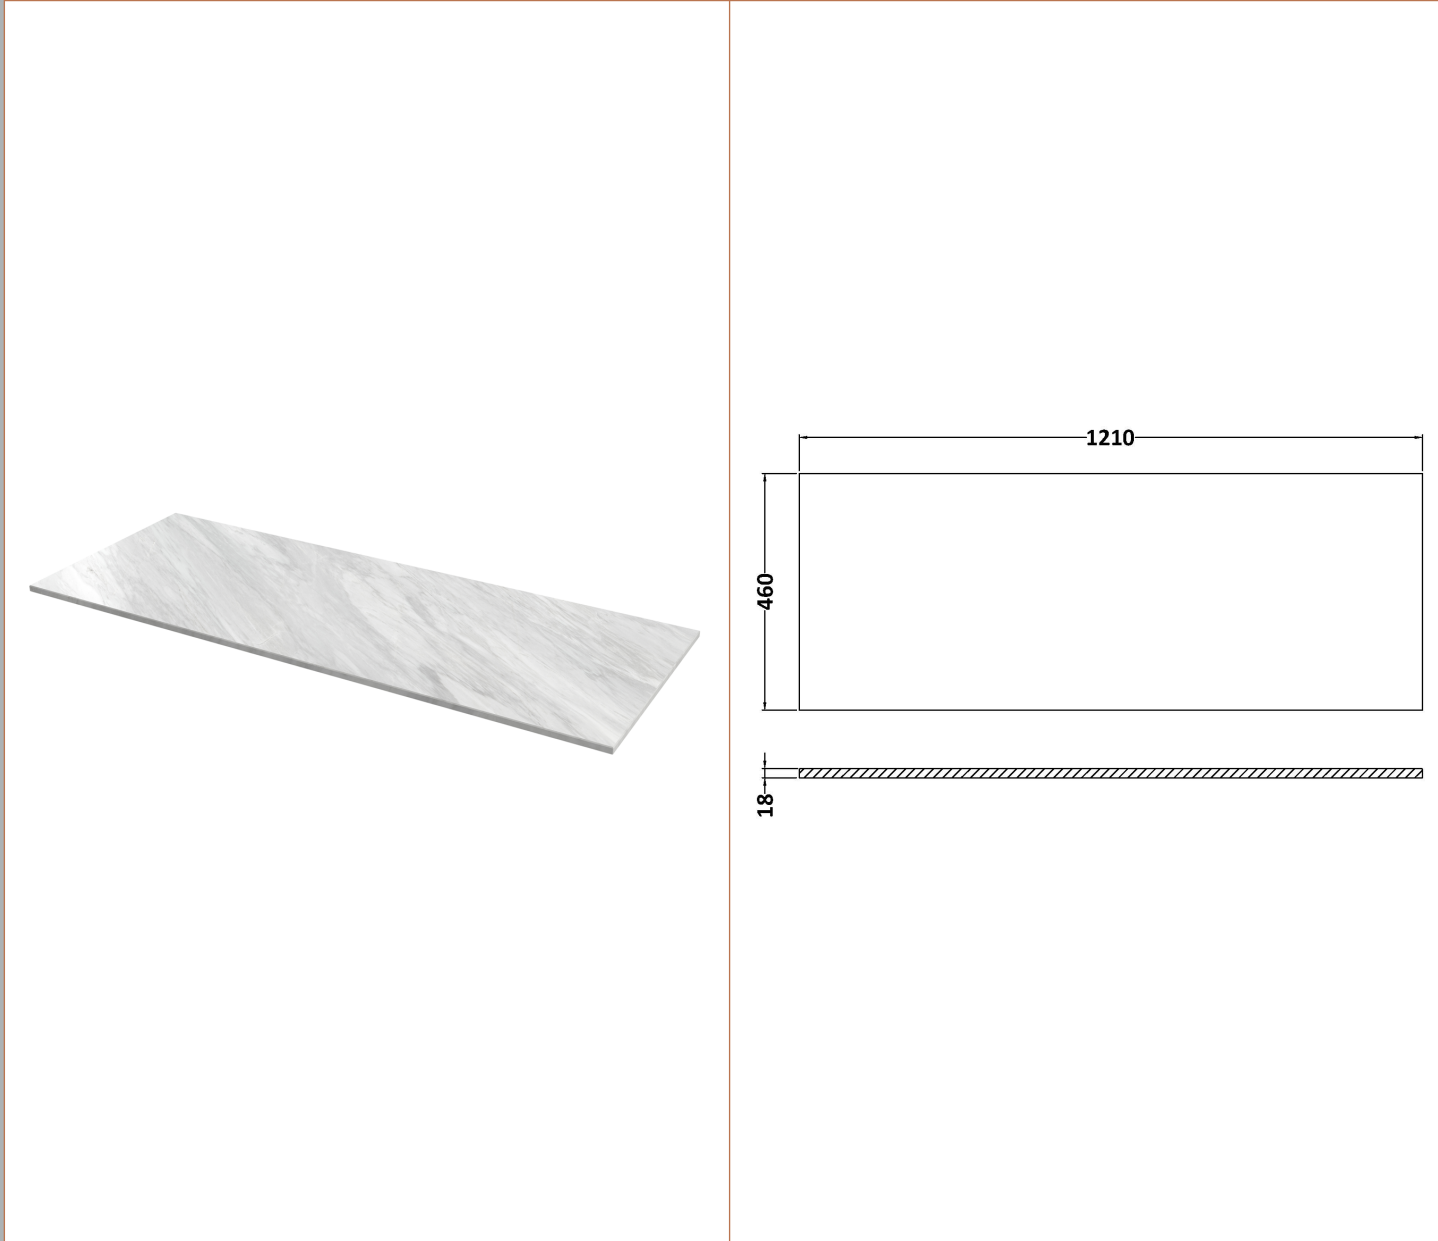

Sales Code: LIL3122GMT2

Description: 1200 Wh 2-Drawer Unit & Marble Top

Packaging Details

Barcode: 5056817717612

Sales Code: LOM31246

Description: 1200 Marble Top (1210 X 460mm)

Product Dimensions

Height (mm):	18
Width (mm):	1210
Depth (mm):	460
Nett Weight (kg):	25.5

Packaging Dimensions

Height (mm):	35
Width (mm):	1250
Depth (mm):	500
Gross Weight (kg):	26

Packaging Data

Box Colour:	Brown Cardboard Box
Box Qty:	1
Label Size:	100 x 50
Label Colour:	White Label
Label Qty:	1

Outer Box Dimensions (If Applicable)

Height (mm):	
Width (mm):	
Depth (mm):	
Gross Weight (kg):	
Barcode:	5056678477243

Product Details

Country of Origin:	China
Fitting Instruction:	No
CE & UKCA:	N/A
FSC Certified Materials:	Yes
Colour:	Grey
Construction Method:	Not Applicable
Construction Type:	Not Applicable
Cabinet Finish:	Not Applicable
Fascia Finish:	Natural Marble
Cabinet Thickness (mm):	
Fascia Thickness (mm):	14
Drawer Included:	Not Applicable
Drawer Type:	Not Applicable
No of Shelves:	0
Hinge Type:	Not Applicable
Hinge Included:	Not Applicable
Adjustable Legs:	Not Applicable
Fixings Included:	No
Handle Style:	Not Applicable
Waste Shroud:	Not Applicable
Handle Included:	Not Applicable
Handle Type:	Not Applicable

Packaging Data

Box Colour:	Brown Cardboard Box - Printed
Box Qty:	0
Label Size:	0 x 0
Label Colour:	White Label
Label Qty:	2

Outer Box Dimensions (If Applicable)

Height (mm):	
Width (mm):	
Depth (mm):	
Gross Weight (kg):	
Barcode:	5056678423943