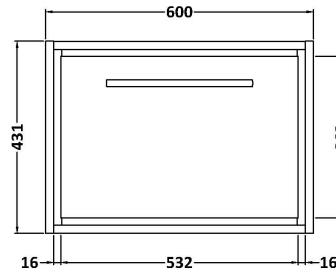

Packaging Dimensions

Height (mm):	35
Width (mm):	1250
Depth (mm):	500
Gross Weight (kg):	26

Packaging Data

Box Colour:	Brown Cardboard Box
Box Qty:	1
Label Size:	100 x 50
Label Colour:	White Label
Label Qty:	1

Outer Box Dimensions (If Applicable)

Height (mm):	
Width (mm):	
Depth (mm):	
Gross Weight (kg):	
Barcode:	5056678477243

Product Details

Country of Origin:	China
Fitting Instruction:	No
CE & UKCA:	N/A
FSC Certified Materials:	Yes
Colour:	Grey
Construction Method:	Not Applicable
Construction Type:	Not Applicable
Cabinet Finish:	Not Applicable
Fascia Finish:	Natural Marble
Cabinet Thickness (mm):	
Fascia Thickness (mm):	14
Drawer Included:	Not Applicable
Drawer Type:	Not Applicable
No of Shelves:	0
Hinge Type:	Not Applicable
Hinge Included:	Not Applicable
Adjustable Legs:	Not Applicable
Fixings Included:	No
Handle Style:	Not Applicable
Waste Shroud:	Not Applicable
Handle Included:	Not Applicable
Handle Type:	Not Applicable

Sales Code: NFF3122

Description: 600 Single Drawer Unit (455 Deep)

Product Dimensions

Height (mm):	431
Width (mm):	600
Depth (mm):	455
Nett Weight (kg):	22.5

Packaging Dimensions

Height (mm):	470
Width (mm):	632
Depth (mm):	480
Gross Weight (kg):	23

Packaging Data

Box Colour:	Brown Cardboard Box - Printed
Box Qty:	0
Label Size:	0 x 0
Label Colour:	White Label
Label Qty:	2

Outer Box Dimensions (If Applicable)

Height (mm):	
Width (mm):	
Depth (mm):	
Gross Weight (kg):	
Barcode:	5056678423943