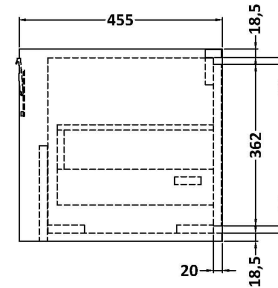

Packaging Dimensions

Height (mm):	490
Width (mm):	650
Depth (mm):	220
Gross Weight (kg):	17

Packaging Data

Box Colour:	Brown Cardboard Box - Printed
Box Qty:	1
Label Size:	100 x 50
Label Colour:	White Label
Label Qty:	2

Outer Box Dimensions (If Applicable)

Height (mm):	
Width (mm):	
Depth (mm):	
Gross Weight (kg):	
Barcode:	5056462643656

Product Details

Country of Origin:	Utd.Arab.Emir.
Fitting Instruction:	No
Certification: CE & UKCA: No	WRAS: N/A WRAS No: N/A
Product Material:	Fireclay
Fixing Supplied:	No

Basins: Tap Hole: One Taphole Chain Stay Hole: No
Template: Not Required Waste Type Req: Slotted
Overflow Inc: Yes Overflow Cover: Yes
Inner Bowl Depth (mm): 135 mm

Sales Code: NFF2322

Description: 600 Single Drawer Unit (455 Deep)

Product Dimensions

Height (mm):	431
Width (mm):	600
Depth (mm):	455
Nett Weight (kg):	22.5

Packaging Dimensions

Height (mm):	470
Width (mm):	632
Depth (mm):	480
Gross Weight (kg):	23

Packaging Data

Box Colour:	Brown Cardboard Box - Printed
Box Qty:	0
Label Size:	0 x 0
Label Colour:	White Label
Label Qty:	2