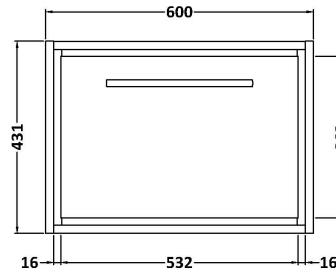

Packaging Dimensions

Height (mm):	490
Width (mm):	650
Depth (mm):	220
Gross Weight (kg):	17

Packaging Data

Box Colour:	Brown Cardboard Box - Printed
Box Qty:	1
Label Size:	100 x 50
Label Colour:	White Label
Label Qty:	2

Outer Box Dimensions (If Applicable)

Height (mm):	
Width (mm):	
Depth (mm):	
Gross Weight (kg):	
Barcode:	5056462643656

Product Details

Country of Origin:	Utd.Arab.Emir.
Fitting Instruction:	No
Certification: CE & UKCA: No	WRAS: N/A WRAS No: N/A
Product Material:	Fireclay
Fixing Supplied:	No

Basins: Tap Hole: One Taphole Chain Stay Hole: No
Template: Not Required Waste Type Req: Slotted
Overflow Inc: Yes Overflow Cover: Yes
Inner Bowl Depth (mm): 135 mm

Sales Code: NFF2322

Description: 600 Single Drawer Unit (455 Deep)

Product Dimensions

Height (mm):	431
Width (mm):	600
Depth (mm):	455
Nett Weight (kg):	22.5

Packaging Dimensions

Height (mm):	470
Width (mm):	632
Depth (mm):	480
Gross Weight (kg):	23

Packaging Data

Box Colour:	Brown Cardboard Box - Printed
Box Qty:	0
Label Size:	0 x 0
Label Colour:	White Label
Label Qty:	2