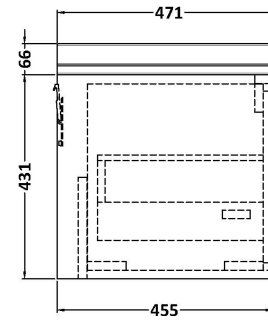

Sales Code: LIL2322A

Description: 600 Wh 1-Drawer Unit Classique Basin 1Th

Packaging Details

Barcode: 5056817717988

Sales Code: CBM503

Description: 600 Classique Basin 1Th

Product Dimensions

Height (mm):	66
Width (mm):	630
Depth (mm):	471
Nett Weight (kg):	17

Packaging Dimensions

Height (mm):	490
Width (mm):	650
Depth (mm):	220
Gross Weight (kg):	17

Packaging Data

Box Colour:	Brown Cardboard Box - Printed
Box Qty:	1
Label Size:	100 x 50
Label Colour:	White Label
Label Qty:	2

Outer Box Dimensions (If Applicable)

Height (mm):	
Width (mm):	
Depth (mm):	
Gross Weight (kg):	
Barcode:	5056462643656

Product Details

Country of Origin:	Utd.Arab.Emir.
Fitting Instruction:	No
Certification: CE & UKCA: No	WRAS: N/A WRAS No: N/A
Product Material:	Fireclay
Fixing Supplied:	No

Product Dimensions

Height (mm):	431
Width (mm):	600
Depth (mm):	455
Nett Weight (kg):	22.5

Packaging Dimensions

Height (mm):	470
Width (mm):	632
Depth (mm):	480
Gross Weight (kg):	23

Packaging Data

Box Colour:	Brown Cardboard Box - Printed
Box Qty:	0
Label Size:	0 x 0
Label Colour:	White Label
Label Qty:	2