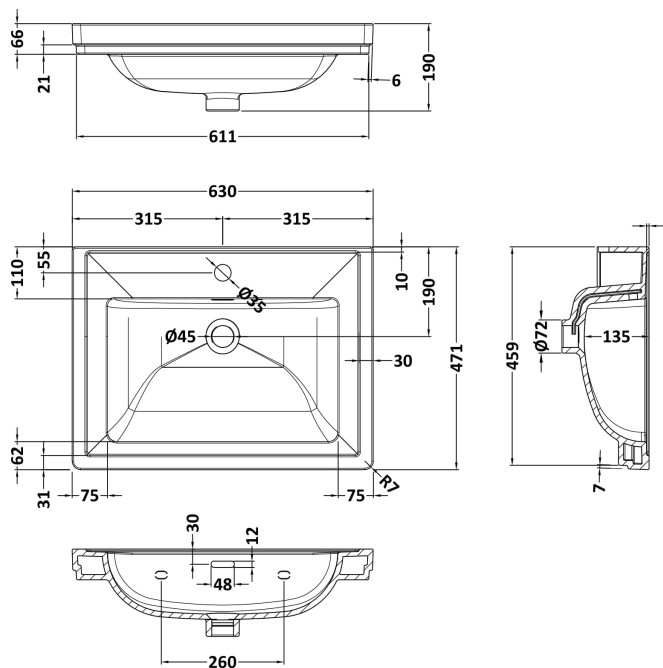

Sales Code: LIL2322A

Description: 600 Wh 1-Drawer Unit Classique Basin 1Th

Packaging Details

Barcode: 5056817717988

Sales Code: CBM503

Description: 600 Classique Basin 1Th

Product Dimensions

Height (mm):	66
Width (mm):	630
Depth (mm):	471
Nett Weight (kg):	17

Packaging Dimensions

Height (mm):	490
Width (mm):	650
Depth (mm):	220
Gross Weight (kg):	17

Packaging Data

Box Colour:	Brown Cardboard Box - Printed
Box Qty:	1
Label Size:	100 x 50
Label Colour:	White Label
Label Qty:	2

Outer Box Dimensions (If Applicable)

Height (mm):	
Width (mm):	
Depth (mm):	
Gross Weight (kg):	
Barcode:	5056462643656

Product Details

Country of Origin:	Utd.Arab.Emir.
Fitting Instruction:	No
Certification: CE & UKCA: No	WRAS: N/A WRAS No: N/A
Product Material:	Fireclay
Fixing Supplied:	No

Outer Box Dimensions (If Applicable)

Height (mm):	
Width (mm):	
Depth (mm):	
Gross Weight (kg):	
Barcode:	5056678424049

Product Details

Country of Origin:	China
Fitting Instruction:	No
CE & UKCA:	N/A
FSC Certified Materials:	Yes
Colour:	Monument Grey
Construction Method:	Cam & Wood Dowel
Construction Type:	Rigid
Cabinet Finish:	MFC Textured Woodgrain
Fascia Finish:	MFC Textured Woodgrain
Cabinet Thickness (mm):	18
Fascia Thickness (mm):	18
Drawer Included:	Yes
Drawer Type:	80mm High Metal S/C Inc Galler
No of Shelves:	0
Hinge Type:	Not Applicable
Hinge Included:	Not Applicable
Adjustable Legs:	No, Not Required
Fixings Included:	Yes
Handle Style:	Contemporary
Waste Shroud:	Yes
Handle Included:	Yes, Supplied
Handle Type:	D-Shape