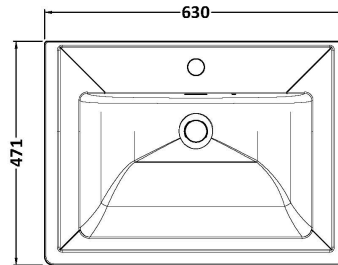

Sales Code: LIL2322A

Description: 600 Wh 1-Drawer Unit Classique Basin 1Th

Packaging Details

Barcode: 5056817717988

Sales Code: CBM503

Description: 600 Classique Basin 1Th

Product Dimensions

Height (mm):	66
Width (mm):	630
Depth (mm):	471
Nett Weight (kg):	17

Packaging Dimensions

Height (mm):	490
Width (mm):	650
Depth (mm):	220
Gross Weight (kg):	17

Packaging Data

Box Colour:	Brown Cardboard Box - Printed
Box Qty:	1
Label Size:	100 x 50
Label Colour:	White Label
Label Qty:	2

Outer Box Dimensions (If Applicable)

Height (mm):	
Width (mm):	
Depth (mm):	
Gross Weight (kg):	
Barcode:	5056462643656

Product Details

Country of Origin:	Utd.Arab.Emir.
Fitting Instruction:	No
Certification: CE & UKCA: No	WRAS: N/A WRAS No: N/A
Product Material:	Fireclay
Fixing Supplied:	No

Product Dimensions

Height (mm):	431
Width (mm):	600
Depth (mm):	455
Nett Weight (kg):	22.5

Packaging Dimensions

Height (mm):	470
Width (mm):	632
Depth (mm):	480
Gross Weight (kg):	23

Packaging Data

Box Colour:	Brown Cardboard Box - Printed
Box Qty:	0
Label Size:	0 x 0
Label Colour:	White Label
Label Qty:	2