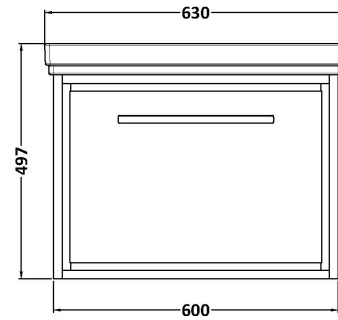

Sales Code: LIL2322A

Description: 600 Wh 1-Drawer Unit Classique Basin 1Th

Packaging Details

Barcode: 5056817717988

Sales Code: CBM503

Description: 600 Classique Basin 1Th

Product Dimensions

Height (mm):	66
Width (mm):	630
Depth (mm):	471
Nett Weight (kg):	17

Packaging Dimensions

Height (mm):	490
Width (mm):	650
Depth (mm):	220
Gross Weight (kg):	17

Packaging Data

Box Colour:	Brown Cardboard Box - Printed
Box Qty:	1
Label Size:	100 x 50
Label Colour:	White Label
Label Qty:	2

Outer Box Dimensions (If Applicable)

Height (mm):	
Width (mm):	
Depth (mm):	
Gross Weight (kg):	
Barcode:	5056462643656

Product Details

Country of Origin:	Utd.Arab.Emir.
Fitting Instruction:	No
Certification: CE & UKCA: No	WRAS: N/A WRAS No: N/A
Product Material:	Fireclay
Fixing Supplied:	No

Product Dimensions

Height (mm):	431
Width (mm):	600
Depth (mm):	455
Nett Weight (kg):	22.5

Packaging Dimensions

Height (mm):	470
Width (mm):	632
Depth (mm):	480
Gross Weight (kg):	23

Packaging Data

Box Colour:	Brown Cardboard Box - Printed
Box Qty:	0
Label Size:	0 x 0
Label Colour:	White Label
Label Qty:	2