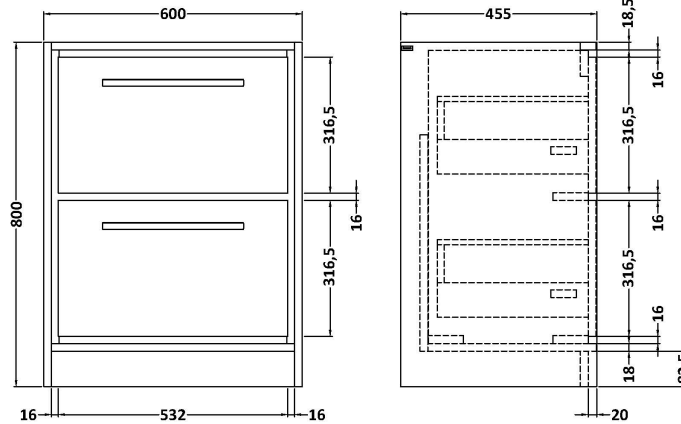

### Product Dimensions

Height (mm):	62
Width (mm):	620
Depth (mm):	470
Nett Weight (kg):	13.5

### Packaging Dimensions

Height (mm):	310
Width (mm):	700
Depth (mm):	550
Gross Weight (kg):	14

### Outer Box Dimensions (If Applicable)

Height (mm):	
Width (mm):	
Depth (mm):	
Gross Weight (kg):	
Barcode:	5056462655864

**Product Dimensions**

Height (mm):	800
Width (mm):	600
Depth (mm):	455
Nett Weight (kg):	38.5

**Packaging Dimensions**

Height (mm):	840
Width (mm):	632
Depth (mm):	480
Gross Weight (kg):	39

**Packaging Data**