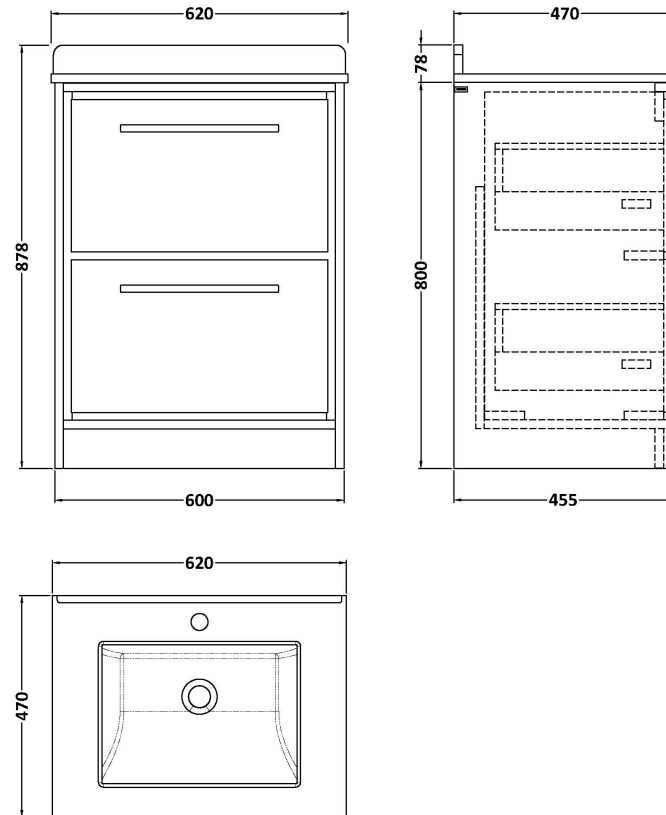

Sales Code: LIL3133WS1

Description: 600 Fs 2-Drawer Unit & Marble Basin 1Th

Packaging Details

Barcode: 5056817716684