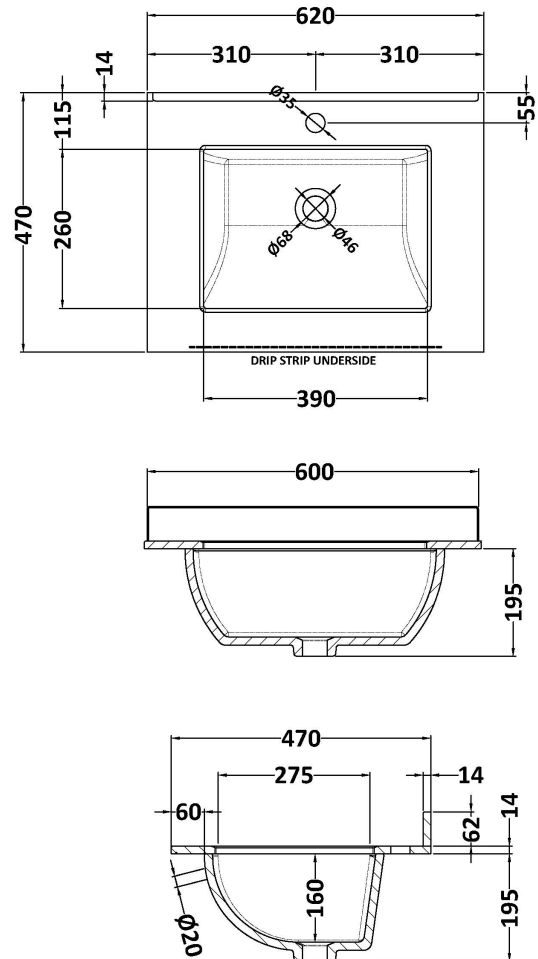

### Product Dimensions

Height (mm):	62
Width (mm):	620
Depth (mm):	470
Nett Weight (kg):	13.5

### Packaging Dimensions

Height (mm):	310
Width (mm):	700
Depth (mm):	550
Gross Weight (kg):	14

### Outer Box Dimensions (If Applicable)

Height (mm):	
Width (mm):	
Depth (mm):	
Gross Weight (kg):	
Barcode:	5056462655864

**Product Dimensions**

Height (mm):	800
Width (mm):	600
Depth (mm):	455
Nett Weight (kg):	38.5

**Packaging Dimensions**

Height (mm):	840
Width (mm):	632
Depth (mm):	480
Gross Weight (kg):	39

**Packaging Data**