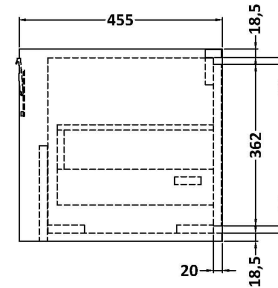

Packaging Dimensions

Height (mm):	25
Width (mm):	1225
Depth (mm):	410
Gross Weight (kg):	5

Packaging Data

Box Colour:	Brown Cardboard Box - Printed
Box Qty:	1
Label Size:	100 x 50
Label Colour:	Not Applicable
Label Qty:	0

Outer Box Dimensions (If Applicable)

Height (mm):	
Width (mm):	
Depth (mm):	
Gross Weight (kg):	
Barcode:	5056817715380

Product Details

Country of Origin:	United Kingdom
Fitting Instruction:	No
CE & UKCA:	N/A
FSC Certified Materials:	Yes
Colour:	Monument Grey
Construction Method:	Not Applicable
Construction Type:	Not Applicable
Cabinet Finish:	Not Applicable
Fascia Finish:	MFC Smooth Matt
Cabinet Thickness (mm):	
Fascia Thickness (mm):	18
Drawer Included:	Not Applicable
Drawer Type:	Not Applicable
No of Shelves:	Not Applicable
Hinge Type:	Not Applicable
Hinge Included:	Not Applicable
Adjustable Legs:	Not Applicable
Fixings Included:	Yes
Handle Style:	Not Applicable
Waste Shroud:	Not Applicable
Handle Included:	Not Applicable
Handle Type:	Not Applicable

Sales Code: NFF2322

Description: 600 Single Drawer Unit (455 Deep)

Product Dimensions

Height (mm):	431
Width (mm):	600
Depth (mm):	455
Nett Weight (kg):	22.5

Packaging Dimensions

Height (mm):	470
Width (mm):	632
Depth (mm):	480
Gross Weight (kg):	23

Packaging Data

Box Colour:	Brown Cardboard Box - Printed
Box Qty:	0
Label Size:	0 x 0
Label Colour:	White Label
Label Qty:	2

Outer Box Dimensions (If Applicable)

Height (mm):	
Width (mm):	
Depth (mm):	
Gross Weight (kg):	
Barcode:	5056678424049