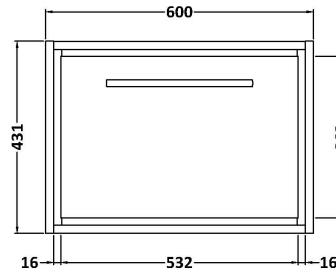

Packaging Dimensions

Height (mm):	25
Width (mm):	1225
Depth (mm):	410
Gross Weight (kg):	5

Packaging Data

Box Colour:	Brown Cardboard Box - Printed
Box Qty:	1
Label Size:	100 x 50
Label Colour:	Not Applicable
Label Qty:	0

Outer Box Dimensions (If Applicable)

Height (mm):	
Width (mm):	
Depth (mm):	
Gross Weight (kg):	
Barcode:	5056817715380

Product Details

Country of Origin:	United Kingdom
Fitting Instruction:	No
CE & UKCA:	N/A
FSC Certified Materials:	Yes
Colour:	Monument Grey
Construction Method:	Not Applicable
Construction Type:	Not Applicable
Cabinet Finish:	Not Applicable
Fascia Finish:	MFC Smooth Matt
Cabinet Thickness (mm):	
Fascia Thickness (mm):	18
Drawer Included:	Not Applicable
Drawer Type:	Not Applicable
No of Shelves:	Not Applicable
Hinge Type:	Not Applicable
Hinge Included:	Not Applicable
Adjustable Legs:	Not Applicable
Fixings Included:	Yes
Handle Style:	Not Applicable
Waste Shroud:	Not Applicable
Handle Included:	Not Applicable
Handle Type:	Not Applicable

Sales Code: NFF2322

Description: 600 Single Drawer Unit (455 Deep)

Product Dimensions

Height (mm):	431
Width (mm):	600
Depth (mm):	455
Nett Weight (kg):	22.5

Packaging Dimensions

Height (mm):	470
Width (mm):	632
Depth (mm):	480
Gross Weight (kg):	23

Packaging Data

Box Colour:	Brown Cardboard Box - Printed
Box Qty:	0
Label Size:	0 x 0
Label Colour:	White Label
Label Qty:	2

Outer Box Dimensions (If Applicable)

Height (mm):	
Width (mm):	
Depth (mm):	
Gross Weight (kg):	
Barcode:	5056678424049