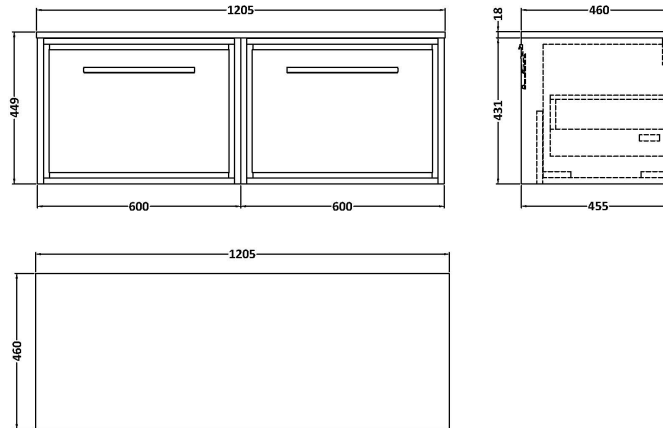

Sales Code: LIL2322W2

Description: 1200 Wh 2-Drawer Unit & Worktop

Packaging Details

Barcode: 5056817717056

Sales Code: MWT231260

Description: 1200 Worktop (1205X460x18mm)

Product Dimensions

Height (mm):	18
Width (mm):	1205
Depth (mm):	460
Nett Weight (kg):	5

Packaging Dimensions

Height (mm):	25
Width (mm):	1225
Depth (mm):	410
Gross Weight (kg):	5

Packaging Data

Box Colour:	Brown Cardboard Box - Printed
Box Qty:	1
Label Size:	100 x 50
Label Colour:	Not Applicable
Label Qty:	0

Outer Box Dimensions (If Applicable)

Height (mm):	
Width (mm):	
Depth (mm):	
Gross Weight (kg):	
Barcode:	5056817715380

Product Details

Country of Origin:	United Kingdom
Fitting Instruction:	No
CE & UKCA:	N/A
FSC Certified Materials:	Yes
Colour:	Monument Grey
Construction Method:	Not Applicable
Construction Type:	Not Applicable
Cabinet Finish:	Not Applicable
Fascia Finish:	MFC Smooth Matt
Cabinet Thickness (mm):	
Fascia Thickness (mm):	18
Drawer Included:	Not Applicable
Drawer Type:	Not Applicable
No of Shelves:	Not Applicable
Hinge Type:	Not Applicable
Hinge Included:	Not Applicable
Adjustable Legs:	Not Applicable
Fixings Included:	Yes
Handle Style:	Not Applicable
Waste Shroud:	Not Applicable
Handle Included:	Not Applicable
Handle Type:	Not Applicable

Sales Code: NFF2322

Description: 600 Single Drawer Unit (455 Deep)

Product Dimensions

Height (mm):	431
Width (mm):	600
Depth (mm):	455
Nett Weight (kg):	22.5

Packaging Dimensions

Height (mm):	470
Width (mm):	632
Depth (mm):	480
Gross Weight (kg):	23