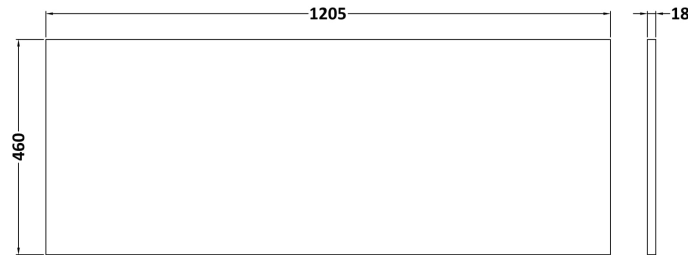

Sales Code: LIL2322W2

Description: 1200 Wh 2-Drawer Unit & Worktop

Packaging Details

Barcode: 5056817717056

Sales Code: MWT231260

Description: 1200 Worktop (1205X460x18mm)

Product Dimensions

Height (mm):	18
Width (mm):	1205
Depth (mm):	460
Nett Weight (kg):	5

Packaging Dimensions

Height (mm):	25
Width (mm):	1225
Depth (mm):	410
Gross Weight (kg):	5

Packaging Data

Box Colour:	Brown Cardboard Box - Printed
Box Qty:	1
Label Size:	100 x 50
Label Colour:	Not Applicable
Label Qty:	0

Outer Box Dimensions (If Applicable)

Height (mm):	
Width (mm):	
Depth (mm):	
Gross Weight (kg):	
Barcode:	5056817715380

Product Details

Country of Origin:	United Kingdom
Fitting Instruction:	No
CE & UKCA:	N/A
FSC Certified Materials:	Yes
Colour:	Monument Grey
Construction Method:	Not Applicable
Construction Type:	Not Applicable
Cabinet Finish:	Not Applicable
Fascia Finish:	MFC Smooth Matt
Cabinet Thickness (mm):	
Fascia Thickness (mm):	18
Drawer Included:	Not Applicable
Drawer Type:	Not Applicable
No of Shelves:	Not Applicable
Hinge Type:	Not Applicable
Hinge Included:	Not Applicable
Adjustable Legs:	Not Applicable
Fixings Included:	Yes
Handle Style:	Not Applicable
Waste Shroud:	Not Applicable
Handle Included:	Not Applicable
Handle Type:	Not Applicable

Sales Code: NFF2322

Description: 600 Single Drawer Unit (455 Deep)

Product Dimensions

Height (mm):	431
Width (mm):	600
Depth (mm):	455
Nett Weight (kg):	22.5

Packaging Dimensions

Height (mm):	470
Width (mm):	632
Depth (mm):	480
Gross Weight (kg):	23