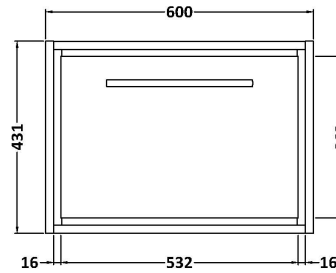

Packaging Dimensions

Height (mm):	490
Width (mm):	650
Depth (mm):	220
Gross Weight (kg):	17

Packaging Data

Box Colour:	Brown Cardboard Box - Printed
Box Qty:	1
Label Size:	100 x 50
Label Colour:	White Label
Label Qty:	2

Outer Box Dimensions (If Applicable)

Height (mm):	
Width (mm):	
Depth (mm):	
Gross Weight (kg):	
Barcode:	5056462643656

Product Details

Country of Origin:	Utd.Arab.Emir.
Fitting Instruction:	No
Certification: CE & UKCA: No	WRAS: N/A WRAS No: N/A
Product Material:	Fireclay
Fixing Supplied:	No

Basins: Tap Hole: One Taphole Chain Stay Hole: No
Template: Not Required Waste Type Req: Slotted
Overflow Inc: Yes Overflow Cover: Yes
Inner Bowl Depth (mm): 135 mm

Sales Code: NFF3222

Description: 600 Single Drawer Unit (455 Deep)

Product Dimensions

Height (mm):	431
Width (mm):	600
Depth (mm):	455
Nett Weight (kg):	22.5

Packaging Dimensions

Height (mm):	470
Width (mm):	632
Depth (mm):	480
Gross Weight (kg):	23

Packaging Data

Box Colour:	Brown Cardboard Box - Printed
Box Qty:	0
Label Size:	0 x 0
Label Colour:	White Label
Label Qty:	2