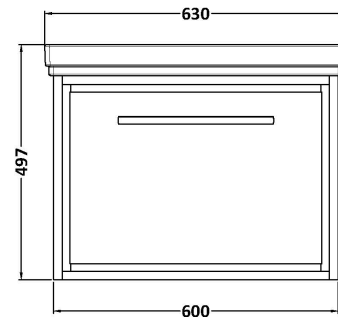

Sales Code: LIL3222A

Description: 600 Wh 1-Drawer Unit Classique Basin 1Th

Packaging Details

Barcode: 5056817717995

Sales Code: CBM503

Description: 600 Classique Basin 1Th

Product Dimensions

Height (mm):	66
Width (mm):	630
Depth (mm):	471
Nett Weight (kg):	17

Packaging Dimensions

Height (mm):	490
Width (mm):	650
Depth (mm):	220
Gross Weight (kg):	17

Packaging Data

Box Colour:	Brown Cardboard Box - Printed
Box Qty:	1
Label Size:	100 x 50
Label Colour:	White Label
Label Qty:	2

Outer Box Dimensions (If Applicable)

Height (mm):	
Width (mm):	
Depth (mm):	
Gross Weight (kg):	
Barcode:	5056462643656

Product Details

Country of Origin:	Utd.Arab.Emir.
Fitting Instruction:	No
Certification: CE & UKCA: No	WRAS: N/A WRAS No: N/A
Product Material:	Fireclay
Fixing Supplied:	No

Product Dimensions

Height (mm):	431
Width (mm):	600
Depth (mm):	455
Nett Weight (kg):	22.5

Packaging Dimensions

Height (mm):	470
Width (mm):	632
Depth (mm):	480
Gross Weight (kg):	23

Packaging Data

Box Colour:	Brown Cardboard Box - Printed
Box Qty:	0
Label Size:	0 x 0
Label Colour:	White Label
Label Qty:	2