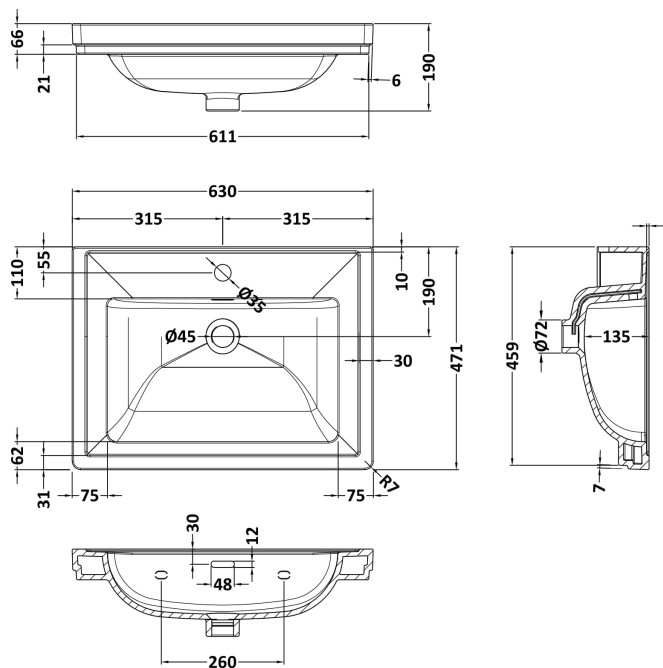

Sales Code: LIL3222A

Description: 600 Wh 1-Drawer Unit Classique Basin 1Th

Packaging Details

Barcode: 5056817717995

Sales Code: CBM503

Description: 600 Classique Basin 1Th

Product Dimensions

Height (mm):	66
Width (mm):	630
Depth (mm):	471
Nett Weight (kg):	17

Packaging Dimensions

Height (mm):	490
Width (mm):	650
Depth (mm):	220
Gross Weight (kg):	17

Packaging Data

Box Colour:	Brown Cardboard Box - Printed
Box Qty:	1
Label Size:	100 x 50
Label Colour:	White Label
Label Qty:	2

Outer Box Dimensions (If Applicable)

Height (mm):	
Width (mm):	
Depth (mm):	
Gross Weight (kg):	
Barcode:	5056462643656

Product Details

Country of Origin:	Utd.Arab.Emir.
Fitting Instruction:	No
Certification: CE & UKCA: No	WRAS: N/A WRAS No: N/A
Product Material:	Fireclay
Fixing Supplied:	No

Product Dimensions

Height (mm):	431
Width (mm):	600
Depth (mm):	455
Nett Weight (kg):	22.5

Packaging Dimensions

Height (mm):	470
Width (mm):	632
Depth (mm):	480
Gross Weight (kg):	23

Packaging Data

Box Colour:	Brown Cardboard Box - Printed
Box Qty:	0
Label Size:	0 x 0
Label Colour:	White Label
Label Qty:	2