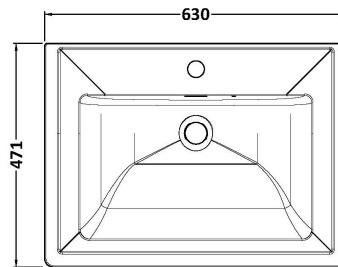

Sales Code: LIL3222A

Description: 600 Wh 1-Drawer Unit Classique Basin 1Th

Packaging Details

Barcode: 5056817717995

Sales Code: CBM503

Description: 600 Classique Basin 1Th

Product Dimensions

Height (mm):	66
Width (mm):	630
Depth (mm):	471
Nett Weight (kg):	17

Packaging Dimensions

Height (mm):	490
Width (mm):	650
Depth (mm):	220
Gross Weight (kg):	17

Packaging Data

Box Colour:	Brown Cardboard Box - Printed
Box Qty:	1
Label Size:	100 x 50
Label Colour:	White Label
Label Qty:	2

Outer Box Dimensions (If Applicable)

Height (mm):	
Width (mm):	
Depth (mm):	
Gross Weight (kg):	
Barcode:	5056462643656

Product Details

Country of Origin:	Utd.Arab.Emir.
Fitting Instruction:	No
Certification: CE & UKCA: No	WRAS: N/A WRAS No: N/A
Product Material:	Fireclay
Fixing Supplied:	No

Product Dimensions

Height (mm):	431
Width (mm):	600
Depth (mm):	455
Nett Weight (kg):	22.5

Packaging Dimensions

Height (mm):	470
Width (mm):	632
Depth (mm):	480
Gross Weight (kg):	23

Packaging Data

Box Colour:	Brown Cardboard Box - Printed
Box Qty:	0
Label Size:	0 x 0
Label Colour:	White Label
Label Qty:	2