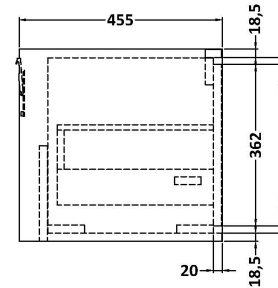

Packaging Dimensions

Height (mm):	490
Width (mm):	650
Depth (mm):	220
Gross Weight (kg):	17

Packaging Data

Box Colour:	Brown Cardboard Box - Printed
Box Qty:	1
Label Size:	100 x 50
Label Colour:	White Label
Label Qty:	2

Outer Box Dimensions (If Applicable)

Height (mm):	
Width (mm):	
Depth (mm):	
Gross Weight (kg):	
Barcode:	5056462643656

Product Details

Country of Origin:	Utd.Arab.Emir.
Fitting Instruction:	No
Certification: CE & UKCA: No	WRAS: N/A WRAS No: N/A
Product Material:	Fireclay
Fixing Supplied:	No

Basins: Tap Hole: One Taphole Chain Stay Hole: No
Template: Not Required Waste Type Req: Slotted
Overflow Inc: Yes Overflow Cover: Yes
Inner Bowl Depth (mm): 135 mm

Sales Code: NFF3222

Description: 600 Single Drawer Unit (455 Deep)

Product Dimensions

Height (mm):	431
Width (mm):	600
Depth (mm):	455
Nett Weight (kg):	22.5

Packaging Dimensions

Height (mm):	470
Width (mm):	632
Depth (mm):	480
Gross Weight (kg):	23

Packaging Data

Box Colour:	Brown Cardboard Box - Printed
Box Qty:	0
Label Size:	0 x 0
Label Colour:	White Label
Label Qty:	2