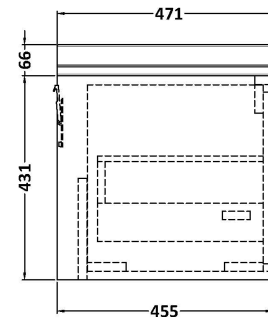

Sales Code: LIL3222A

Description: 600 Wh 1-Drawer Unit Classique Basin 1Th

Packaging Details

Barcode: 5056817717995

Sales Code: CBM503

Description: 600 Classique Basin 1Th

Product Dimensions

Height (mm):	66
Width (mm):	630
Depth (mm):	471
Nett Weight (kg):	17

Packaging Dimensions

Height (mm):	490
Width (mm):	650
Depth (mm):	220
Gross Weight (kg):	17

Packaging Data

Box Colour:	Brown Cardboard Box - Printed
Box Qty:	1
Label Size:	100 x 50
Label Colour:	White Label
Label Qty:	2

Outer Box Dimensions (If Applicable)

Height (mm):	
Width (mm):	
Depth (mm):	
Gross Weight (kg):	
Barcode:	5056462643656

Product Details

Country of Origin:	Utd.Arab.Emir.
Fitting Instruction:	No
Certification: CE & UKCA: No	WRAS: N/A WRAS No: N/A
Product Material:	Fireclay
Fixing Supplied:	No

Product Dimensions

Height (mm):	431
Width (mm):	600
Depth (mm):	455
Nett Weight (kg):	22.5

Packaging Dimensions

Height (mm):	470
Width (mm):	632
Depth (mm):	480
Gross Weight (kg):	23

Packaging Data

Box Colour:	Brown Cardboard Box - Printed
Box Qty:	0
Label Size:	0 x 0
Label Colour:	White Label
Label Qty:	2