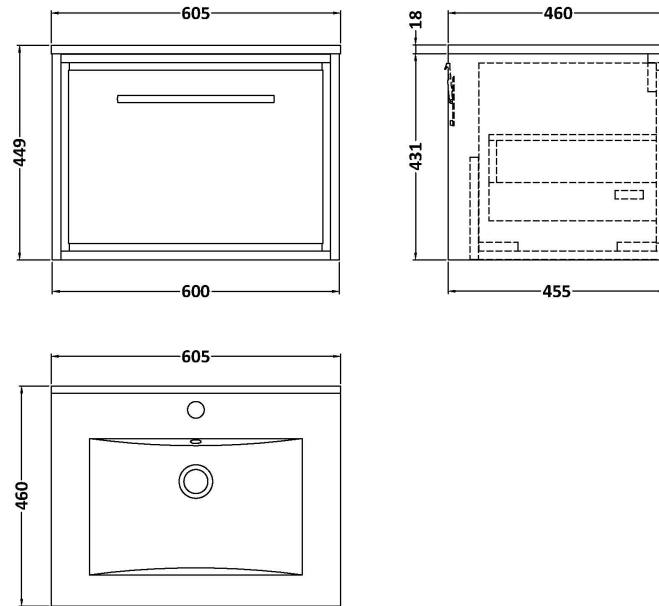

### Packaging Details

Barcode: 5056678423370

Sales Code: BAST9060E

Description: 600X460mm 1T/H Minimalist Basin Top

### Product Dimensions

Height (mm):	18
Width (mm):	611
Depth (mm):	465
Nett Weight (kg):	12

### Packaging Dimensions

Height (mm):	195
Width (mm):	625
Depth (mm):	480
Gross Weight (kg):	12.5

**Product Dimensions**

Height (mm):	431
Width (mm):	600
Depth (mm):	455
Nett Weight (kg):	22.5

**Packaging Dimensions**

Height (mm):	470
Width (mm):	632
Depth (mm):	480
Gross Weight (kg):	23

**Packaging Data**