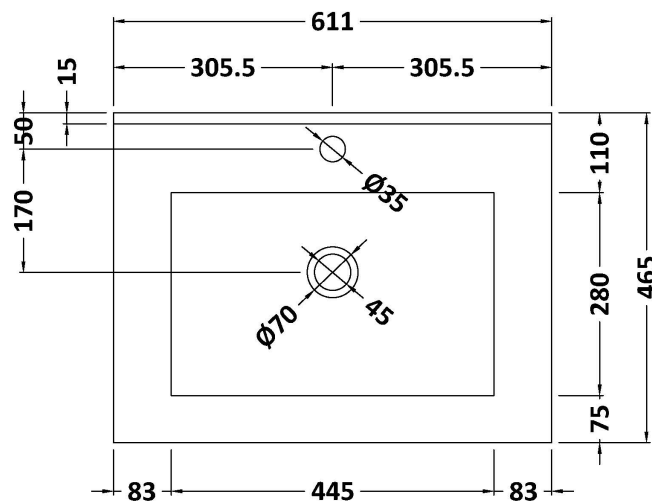

### Packaging Details

Barcode: 5056678423370

Sales Code: BAST9060E

Description: 600X460mm 1T/H Minimalist Basin Top

### Product Dimensions

Height (mm):	18
Width (mm):	611
Depth (mm):	465
Nett Weight (kg):	12

### Packaging Dimensions

Height (mm):	195
Width (mm):	625
Depth (mm):	480
Gross Weight (kg):	12.5

**Product Dimensions**

Height (mm):	431
Width (mm):	600
Depth (mm):	455
Nett Weight (kg):	22.5

**Packaging Dimensions**

Height (mm):	470
Width (mm):	632
Depth (mm):	480
Gross Weight (kg):	23

**Packaging Data**