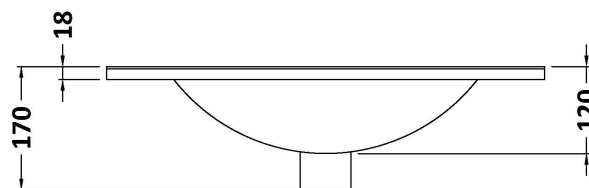

### Packaging Details

Barcode: 5056678423370

Sales Code: BAST9060E

Description: 600X460mm 1T/H Minimalist Basin Top

### Product Dimensions

Height (mm):	18
Width (mm):	611
Depth (mm):	465
Nett Weight (kg):	12

### Packaging Dimensions

Height (mm):	195
Width (mm):	625
Depth (mm):	480
Gross Weight (kg):	12.5

**Product Dimensions**

Height (mm):	431
Width (mm):	600
Depth (mm):	455
Nett Weight (kg):	22.5

**Packaging Dimensions**

Height (mm):	470
Width (mm):	632
Depth (mm):	480
Gross Weight (kg):	23

**Packaging Data**