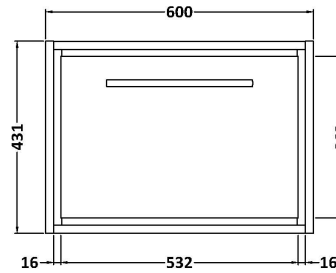

### Product Dimensions

Height (mm):	18
Width (mm):	611
Depth (mm):	465
Nett Weight (kg):	12

### Packaging Dimensions

Height (mm):	195
Width (mm):	625
Depth (mm):	480
Gross Weight (kg):	12.5

### Outer Box Dimensions (If Applicable)

Height (mm):	
Width (mm):	
Depth (mm):	
Gross Weight (kg):	
Barcode:	5055146184935

**Product Dimensions**

Height (mm):	431
Width (mm):	600
Depth (mm):	455
Nett Weight (kg):	22.5

**Packaging Dimensions**

Height (mm):	470
Width (mm):	632
Depth (mm):	480
Gross Weight (kg):	23

**Packaging Data**