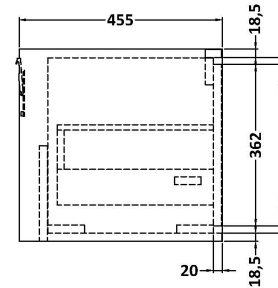

### Product Dimensions

Height (mm):	18
Width (mm):	611
Depth (mm):	465
Nett Weight (kg):	12

### Packaging Dimensions

Height (mm):	195
Width (mm):	625
Depth (mm):	480
Gross Weight (kg):	12.5

### Outer Box Dimensions (If Applicable)

Height (mm):	
Width (mm):	
Depth (mm):	
Gross Weight (kg):	
Barcode:	5055146184935

**Product Dimensions**

Height (mm):	431
Width (mm):	600
Depth (mm):	455
Nett Weight (kg):	22.5

**Packaging Dimensions**

Height (mm):	470
Width (mm):	632
Depth (mm):	480
Gross Weight (kg):	23

**Packaging Data**