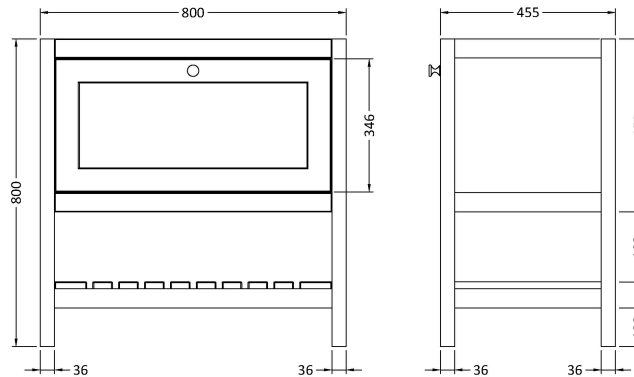

Sales Code: BEX227Q

Description: 800 F/S Drawer & Stone Basin 1Th

Packaging Details

Barcode: 5056817714734

Sales Code: BEX227N

Description: 800 F/S Single Drawer Unit

Product Dimensions

Height (mm):	800
Width (mm):	795
Depth (mm):	450
Nett Weight (kg):	25.5

Packaging Dimensions

Height (mm):	820
Width (mm):	820
Depth (mm):	475
Gross Weight (kg):	26

Packaging Data

Box Colour:	Brown Cardboard Box
Box Qty:	1
Label Size:	150 x 100
Label Colour:	White Label
Label Qty:	2

Outer Box Dimensions (If Applicable)

Height (mm):	
Width (mm):	
Depth (mm):	
Gross Weight (kg):	
Barcode:	5056678497678

Product Details

Country of Origin:	Ireland
Fitting Instruction:	No
CE & UKCA:	
FSC Certified Materials:	Yes
Colour:	Cool Grey
Construction Method:	Cam & Wood Dowel
Construction Type:	Rigid
Cabinet Finish:	MFC Smooth Matt
Fascia Finish:	MFC Smooth Matt
Cabinet Thickness (mm):	18
Fascia Thickness (mm):	18
Drawer Included:	Yes
Drawer Type:	80mm High Metal S/C Inc Galler
No of Shelves:	1
Hinge Type:	Not Applicable
Hinge Included:	No
Adjustable Legs:	Not Applicable
Fixings Included:	Not Required
Handle Style:	Traditional
Waste Shroud:	Yes
Handle Included:	Yes
Handle Type:	Knob

Sales Code: SBM905

Description: 810 X 460mm Basin 1T/H

Product Dimensions

Height (mm):	
Width (mm):	
Depth (mm):	
Nett Weight (kg):	16

Packaging Dimensions

Height (mm):	200
Width (mm):	875
Depth (mm):	530
Gross Weight (kg):	16.5