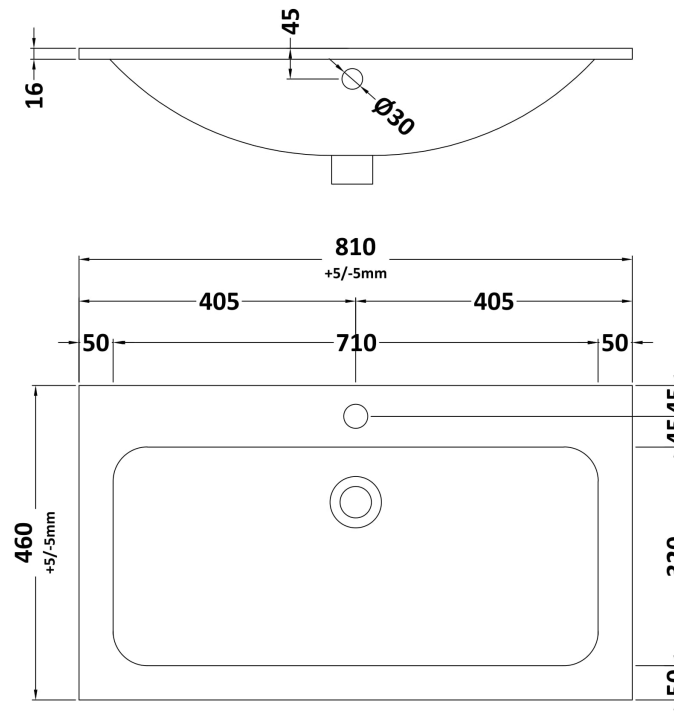

Packaging Dimensions

Height (mm):	820
Width (mm):	820
Depth (mm):	475
Gross Weight (kg):	26

Packaging Data

Box Colour:	Brown Cardboard Box
Box Qty:	1
Label Size:	150 x 100
Label Colour:	White Label
Label Qty:	2

Outer Box Dimensions (If Applicable)

Height (mm):	
Width (mm):	
Depth (mm):	
Gross Weight (kg):	
Barcode:	5056678497678

Product Details

Country of Origin:	Ireland
Fitting Instruction:	No
CE & UKCA:	
FSC Certified Materials:	Yes
Colour:	Cool Grey
Construction Method:	Cam & Wood Dowel
Construction Type:	Rigid
Cabinet Finish:	MFC Smooth Matt
Fascia Finish:	MFC Smooth Matt
Cabinet Thickness (mm):	18
Fascia Thickness (mm):	18
Drawer Included:	Yes
Drawer Type:	80mm High Metal S/C Inc Galler
No of Shelves:	1
Hinge Type:	Not Applicable
Hinge Included:	No
Adjustable Legs:	Not Applicable
Fixings Included:	Not Required
Handle Style:	Traditional
Waste Shroud:	Yes
Handle Included:	Yes
Handle Type:	Knob

Sales Code: SBM905

Description: 810 X 460mm Basin 1T/H

Product Dimensions

Height (mm):	
Width (mm):	
Depth (mm):	
Nett Weight (kg):	16

Packaging Dimensions

Height (mm):	200
Width (mm):	875
Depth (mm):	530
Gross Weight (kg):	16.5

Packaging Data

Box Colour:	
Box Qty:	
Label Size:	x
Label Colour:	
Label Qty:	

Outer Box Dimensions (If Applicable)

Height (mm):	
Width (mm):	
Depth (mm):	
Gross Weight (kg):	
Barcode:	5056678424339

Product Details