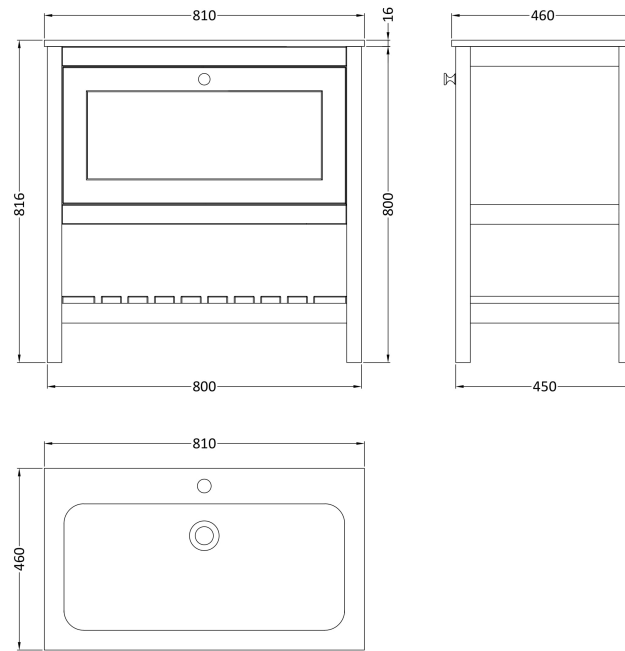

Sales Code: BEX227Q

Description: 800 F/S Drawer & Stone Basin 1Th

Packaging Details

Barcode: 5056817714734

Sales Code: BEX227N

Description: 800 F/S Single Drawer Unit

Product Dimensions

Height (mm):	800
Width (mm):	795
Depth (mm):	450
Nett Weight (kg):	25.5

Packaging Dimensions

Height (mm):	820
Width (mm):	820
Depth (mm):	475
Gross Weight (kg):	26

Packaging Data

Box Colour:	Brown Cardboard Box
Box Qty:	1
Label Size:	150 x 100
Label Colour:	White Label
Label Qty:	2

Outer Box Dimensions (If Applicable)

Height (mm):	
Width (mm):	
Depth (mm):	
Gross Weight (kg):	
Barcode:	5056678497678

Product Details

Country of Origin:	Ireland
Fitting Instruction:	No
CE & UKCA:	
FSC Certified Materials:	Yes
Colour:	Cool Grey
Construction Method:	Cam & Wood Dowel
Construction Type:	Rigid
Cabinet Finish:	MFC Smooth Matt
Fascia Finish:	MFC Smooth Matt
Cabinet Thickness (mm):	18
Fascia Thickness (mm):	18
Drawer Included:	Yes
Drawer Type:	80mm High Metal S/C Inc Galler
No of Shelves:	1
Hinge Type:	Not Applicable
Hinge Included:	No
Adjustable Legs:	Not Applicable
Fixings Included:	Not Required
Handle Style:	Traditional
Waste Shroud:	Yes
Handle Included:	Yes
Handle Type:	Knob

Sales Code: SBM905

Description: 810 X 460mm Basin 1T/H

Product Dimensions

Height (mm):	
Width (mm):	
Depth (mm):	
Nett Weight (kg):	16

Packaging Dimensions

Height (mm):	200
Width (mm):	875
Depth (mm):	530
Gross Weight (kg):	16.5