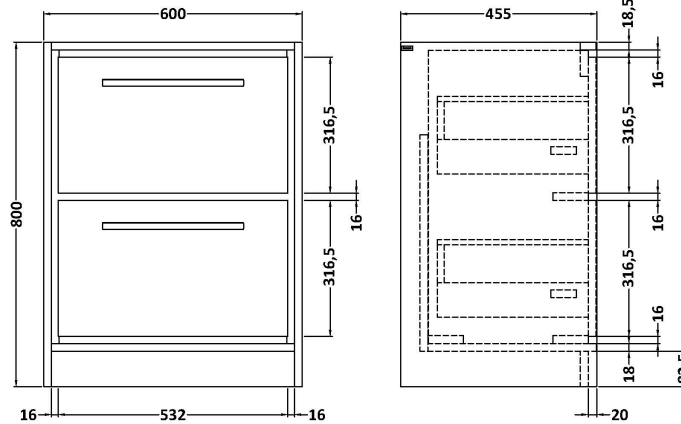

Packaging Dimensions

Height (mm):	25
Width (mm):	625
Depth (mm):	410
Gross Weight (kg):	3

Packaging Data

Box Colour:	Brown Cardboard Box - Printed
Box Qty:	1
Label Size:	100 x 50
Label Colour:	Not Applicable
Label Qty:	0

Outer Box Dimensions (If Applicable)

Height (mm):	
Width (mm):	
Depth (mm):	
Gross Weight (kg):	
Barcode:	5056678423677

Product Details

Country of Origin:	United Kingdom
Fitting Instruction:	No
CE & UKCA:	N/A
FSC Certified Materials:	Yes
Colour:	Reed Green
Construction Method:	Not Applicable
Construction Type:	Not Applicable
Cabinet Finish:	Not Applicable
Fascia Finish:	MFC Smooth Matt
Cabinet Thickness (mm):	
Fascia Thickness (mm):	18
Drawer Included:	Not Applicable
Drawer Type:	Not Applicable
No of Shelves:	Not Applicable
Hinge Type:	Not Applicable
Hinge Included:	Not Applicable
Adjustable Legs:	Not Applicable
Fixings Included:	Yes
Handle Style:	Not Applicable
Waste Shroud:	Not Applicable
Handle Included:	Not Applicable
Handle Type:	Not Applicable

Sales Code: NFF3133

Description: 600 Fs 2-Drawer Unit (455 Deep)

Product Dimensions

Height (mm):	800
Width (mm):	600
Depth (mm):	455
Nett Weight (kg):	38.5

Packaging Dimensions

Height (mm):	840
Width (mm):	632
Depth (mm):	480
Gross Weight (kg):	39

Packaging Data

Box Colour:	Brown Cardboard Box - Printed
Box Qty:	0
Label Size:	0 x 0
Label Colour:	White Label
Label Qty:	2

Outer Box Dimensions (If Applicable)

Height (mm):	
Width (mm):	
Depth (mm):	
Gross Weight (kg):	
Barcode:	5056678423981