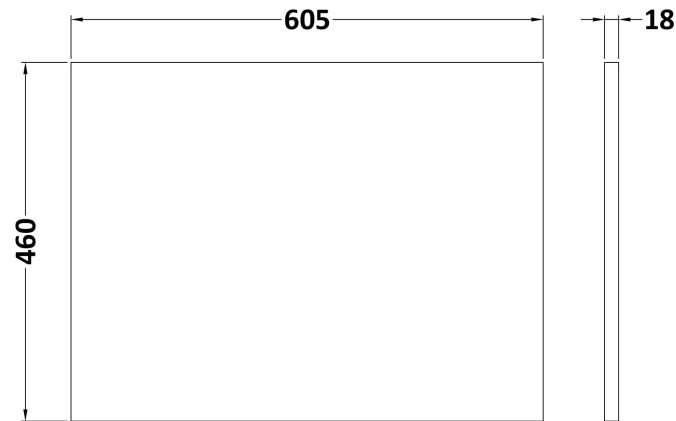

Sales Code: LIL3133W

Description: 600 Fs 2-Drawer Unit & Worktop

Packaging Details

Barcode: 5056817716868

Sales Code: MWD3160

Description: 600 Worktop (605X460x18mm)

Product Dimensions

Height (mm):	18
Width (mm):	605
Depth (mm):	460
Nett Weight (kg):	2.5

Packaging Dimensions

Height (mm):	25
Width (mm):	625
Depth (mm):	410
Gross Weight (kg):	3

Packaging Data

Box Colour:	Brown Cardboard Box - Printed
Box Qty:	1
Label Size:	100 x 50
Label Colour:	Not Applicable
Label Qty:	0

Sales Code: NFF3133

Description: 600 Fs 2-Drawer Unit (455 Deep)

Product Dimensions

Height (mm):	800
Width (mm):	600
Depth (mm):	455
Nett Weight (kg):	38.5

Packaging Dimensions

Height (mm):	840
Width (mm):	632
Depth (mm):	480
Gross Weight (kg):	39

Packaging Data

Box Colour:	Brown Cardboard Box - Printed
Box Qty:	0
Label Size:	0 x 0
Label Colour:	White Label
Label Qty:	2

Outer Box Dimensions (If Applicable)

Height (mm):	
Width (mm):	
Depth (mm):	
Gross Weight (kg):	
Barcode:	5056678423981