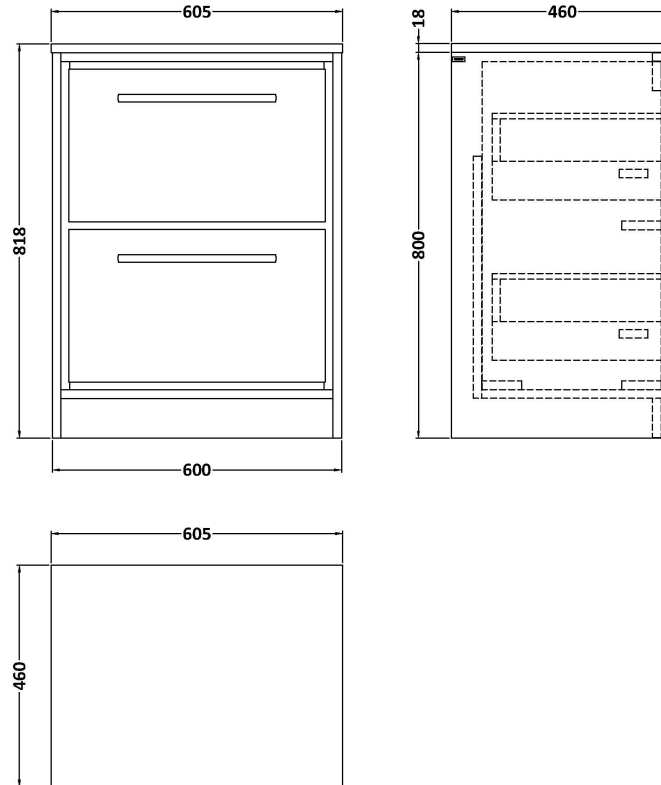

Sales Code: LIL3133W

Description: 600 Fs 2-Drawer Unit & Worktop

Packaging Details

Barcode: 5056817716868

Sales Code: MWD3160

Description: 600 Worktop (605X460x18mm)

Product Dimensions

Height (mm):	18
Width (mm):	605
Depth (mm):	460
Nett Weight (kg):	2.5

Packaging Dimensions

Height (mm):	25
Width (mm):	625
Depth (mm):	410
Gross Weight (kg):	3

Packaging Data

Box Colour:	Brown Cardboard Box - Printed
Box Qty:	1
Label Size:	100 x 50
Label Colour:	Not Applicable
Label Qty:	0

Outer Box Dimensions (If Applicable)

Height (mm):	
Width (mm):	
Depth (mm):	
Gross Weight (kg):	
Barcode:	5056678423677

Product Details

Country of Origin:	United Kingdom
Fitting Instruction:	No
CE & UKCA:	N/A
FSC Certified Materials:	Yes
Colour:	Reed Green
Construction Method:	Not Applicable
Construction Type:	Not Applicable
Cabinet Finish:	Not Applicable
Fascia Finish:	MFC Smooth Matt
Cabinet Thickness (mm):	
Fascia Thickness (mm):	18
Drawer Included:	Not Applicable
Drawer Type:	Not Applicable
No of Shelves:	Not Applicable
Hinge Type:	Not Applicable
Hinge Included:	Not Applicable
Adjustable Legs:	Not Applicable
Fixings Included:	Yes
Handle Style:	Not Applicable
Waste Shroud:	Not Applicable
Handle Included:	Not Applicable
Handle Type:	Not Applicable

Sales Code: NFF3133

Description: 600 Fs 2-Drawer Unit (455 Deep)

Product Dimensions

Height (mm):	800
Width (mm):	600
Depth (mm):	455
Nett Weight (kg):	38.5

Packaging Dimensions

Height (mm):	840
Width (mm):	632
Depth (mm):	480
Gross Weight (kg):	39