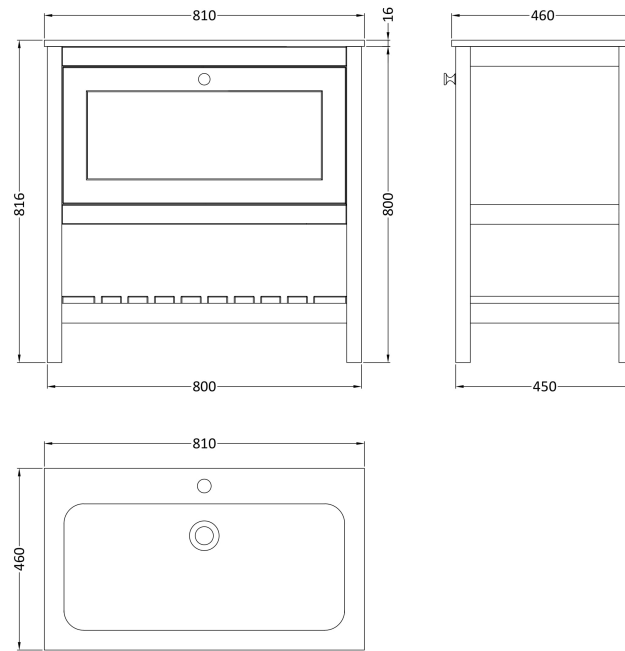

Sales Code: BEX327Q

Description: 800 F/S Drawer & Stone Basin 1Th

Packaging Details

Barcode: 5056817714741

Sales Code: BEX327N

Description: 800 F/S Single Drawer Unit

Product Dimensions

Height (mm):	800
Width (mm):	795
Depth (mm):	450
Nett Weight (kg):	25.5

Packaging Dimensions

Height (mm):	820
Width (mm):	820
Depth (mm):	475
Gross Weight (kg):	26

Packaging Data

Box Colour:	Brown Cardboard Box
Box Qty:	1
Label Size:	150 x 100
Label Colour:	White Label
Label Qty:	2

Outer Box Dimensions (If Applicable)

Height (mm):	
Width (mm):	
Depth (mm):	
Gross Weight (kg):	
Barcode:	5056678497708

Product Details

Country of Origin:	Ireland
Fitting Instruction:	No
CE & UKCA:	
FSC Certified Materials:	Yes
Colour:	Indigo Blue
Construction Method:	Cam & Wood Dowel
Construction Type:	Rigid
Cabinet Finish:	MFC Smooth Matt
Fascia Finish:	MFC Smooth Matt
Cabinet Thickness (mm):	18
Fascia Thickness (mm):	18
Drawer Included:	Yes
Drawer Type:	80mm High Metal S/C Inc Galler
No of Shelves:	1
Hinge Type:	Not Applicable
Hinge Included:	No
Adjustable Legs:	Not Applicable
Fixings Included:	Not Required
Handle Style:	Traditional
Waste Shroud:	Yes
Handle Included:	Yes
Handle Type:	Knob

Sales Code: SBM905

Description: 810 X 460mm Basin 1T/H

Product Dimensions

Height (mm):	
Width (mm):	
Depth (mm):	
Nett Weight (kg):	16

Packaging Dimensions

Height (mm):	200
Width (mm):	875
Depth (mm):	530
Gross Weight (kg):	16.5