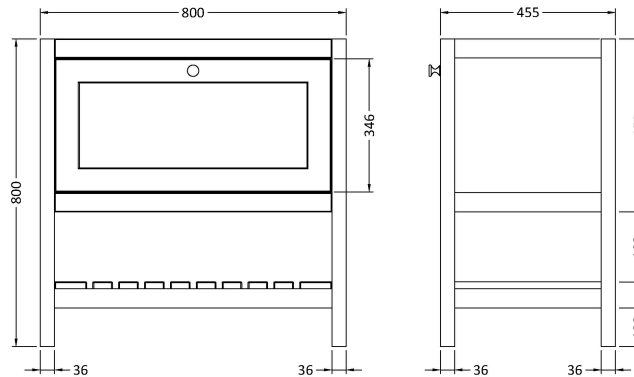

Sales Code: BEX327Q

Description: 800 F/S Drawer & Stone Basin 1Th

Packaging Details

Barcode: 5056817714741

Sales Code: BEX327N

Description: 800 F/S Single Drawer Unit

Product Dimensions

Height (mm):	800
Width (mm):	795
Depth (mm):	450
Nett Weight (kg):	25.5

Packaging Dimensions

Height (mm):	820
Width (mm):	820
Depth (mm):	475
Gross Weight (kg):	26

Packaging Data

Box Colour:	Brown Cardboard Box
Box Qty:	1
Label Size:	150 x 100
Label Colour:	White Label
Label Qty:	2

Sales Code: SBM905

Description: 810 X 460mm Basin 1T/H

Product Dimensions

Height (mm):	
Width (mm):	
Depth (mm):	
Nett Weight (kg):	16

Packaging Dimensions

Height (mm):	200
Width (mm):	875
Depth (mm):	530
Gross Weight (kg):	16.5

Packaging Data

Box Colour:	
Box Qty:	
Label Size:	x
Label Colour:	
Label Qty:	

Outer Box Dimensions (If Applicable)

Height (mm):	
Width (mm):	
Depth (mm):	
Gross Weight (kg):	
Barcode:	5056678424339

Product Details