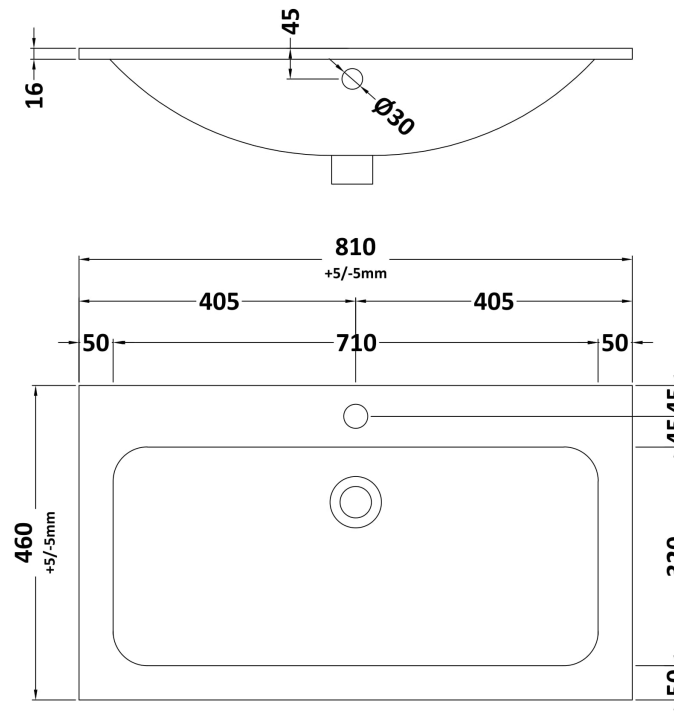

Packaging Dimensions

Height (mm):	820
Width (mm):	820
Depth (mm):	475
Gross Weight (kg):	26

Packaging Data

Box Colour:	Brown Cardboard Box
Box Qty:	1
Label Size:	150 x 100
Label Colour:	White Label
Label Qty:	2

Outer Box Dimensions (If Applicable)

Height (mm):	
Width (mm):	
Depth (mm):	
Gross Weight (kg):	
Barcode:	5056678497708

Product Details

Country of Origin:	Ireland
Fitting Instruction:	No
CE & UKCA:	
FSC Certified Materials:	Yes
Colour:	Indigo Blue
Construction Method:	Cam & Wood Dowel
Construction Type:	Rigid
Cabinet Finish:	MFC Smooth Matt
Fascia Finish:	MFC Smooth Matt
Cabinet Thickness (mm):	18
Fascia Thickness (mm):	18
Drawer Included:	Yes
Drawer Type:	80mm High Metal S/C Inc Galler
No of Shelves:	1
Hinge Type:	Not Applicable
Hinge Included:	No
Adjustable Legs:	Not Applicable
Fixings Included:	Not Required
Handle Style:	Traditional
Waste Shroud:	Yes
Handle Included:	Yes
Handle Type:	Knob

Sales Code: SBM905

Description: 810 X 460mm Basin 1T/H

Product Dimensions

Height (mm):	
Width (mm):	
Depth (mm):	
Nett Weight (kg):	16

Packaging Dimensions

Height (mm):	200
Width (mm):	875
Depth (mm):	530
Gross Weight (kg):	16.5

Packaging Data

Box Colour:	
Box Qty:	
Label Size:	x
Label Colour:	
Label Qty:	

Outer Box Dimensions (If Applicable)

Height (mm):	
Width (mm):	
Depth (mm):	
Gross Weight (kg):	
Barcode:	5056678424339

Product Details