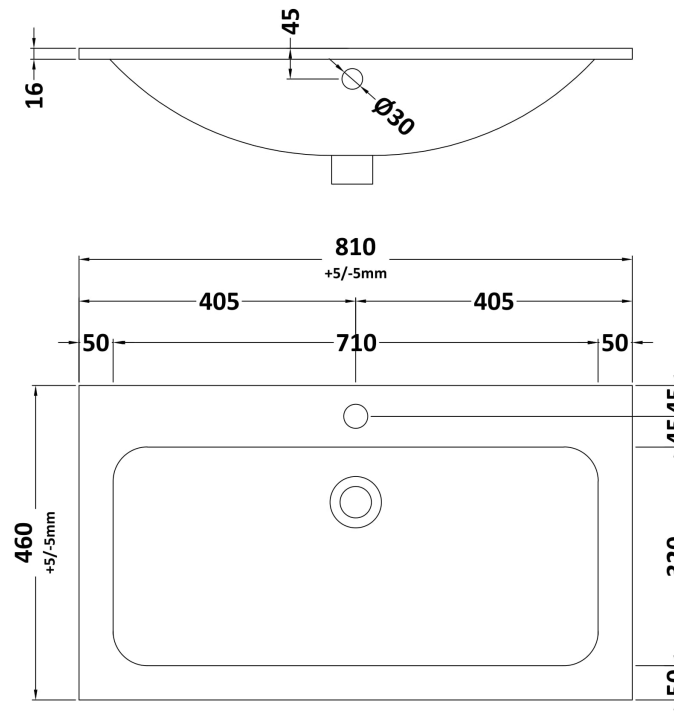

Packaging Dimensions

Height (mm):	820
Width (mm):	820
Depth (mm):	475
Gross Weight (kg):	26

Packaging Data

Box Colour:	Brown Cardboard Box
Box Qty:	1
Label Size:	150 x 100
Label Colour:	White Label
Label Qty:	2

Outer Box Dimensions (If Applicable)

Height (mm):	
Width (mm):	
Depth (mm):	
Gross Weight (kg):	
Barcode:	5056678497739

Product Details

Country of Origin:	Ireland
Fitting Instruction:	No
CE & UKCA:	
FSC Certified Materials:	Yes
Colour:	Matt Green
Construction Method:	Cam & Wood Dowel
Construction Type:	Rigid
Cabinet Finish:	MFC Smooth Matt
Fascia Finish:	MFC Smooth Matt
Cabinet Thickness (mm):	18
Fascia Thickness (mm):	18
Drawer Included:	Yes
Drawer Type:	80mm High Metal S/C Inc Galler
No of Shelves:	1
Hinge Type:	Not Applicable
Hinge Included:	No
Adjustable Legs:	Not Applicable
Fixings Included:	Not Required
Handle Style:	Traditional
Waste Shroud:	Yes
Handle Included:	Yes
Handle Type:	Knob

Sales Code: SBM905

Description: 810 X 460mm Basin 1T/H

Product Dimensions

Height (mm):	
Width (mm):	
Depth (mm):	
Nett Weight (kg):	16

Packaging Dimensions

Height (mm):	200
Width (mm):	875
Depth (mm):	530
Gross Weight (kg):	16.5

Packaging Data

Box Colour:	
Box Qty:	
Label Size:	x
Label Colour:	
Label Qty:	

Outer Box Dimensions (If Applicable)

Height (mm):	
Width (mm):	
Depth (mm):	
Gross Weight (kg):	
Barcode:	5056678424339

Product Details