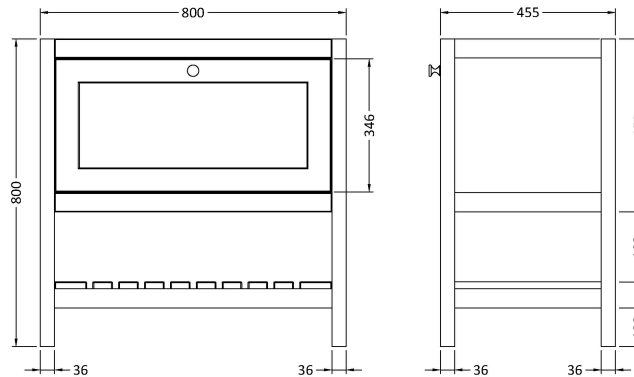

Sales Code: BEX827Q

Description: 800 F/S Drawer & Stone Basin 1Th

Packaging Details

Barcode: 5056817714758

Sales Code: BEX827N

Description: 800 F/S Single Drawer Unit

Product Dimensions

Height (mm):	800
Width (mm):	795
Depth (mm):	450
Nett Weight (kg):	25.5

Packaging Dimensions

Height (mm):	820
Width (mm):	820
Depth (mm):	475
Gross Weight (kg):	26

Packaging Data

Box Colour:	Brown Cardboard Box
Box Qty:	1
Label Size:	150 x 100
Label Colour:	White Label
Label Qty:	2

Sales Code: SBM905

Description: 810 X 460mm Basin 1T/H

Product Dimensions

Height (mm):	
Width (mm):	
Depth (mm):	
Nett Weight (kg):	16

Packaging Dimensions

Height (mm):	200
Width (mm):	875
Depth (mm):	530
Gross Weight (kg):	16.5

Packaging Data

Box Colour:	
Box Qty:	
Label Size:	x
Label Colour:	
Label Qty:	

Outer Box Dimensions (If Applicable)

Height (mm):	
Width (mm):	
Depth (mm):	
Gross Weight (kg):	
Barcode:	5056678424339

Product Details