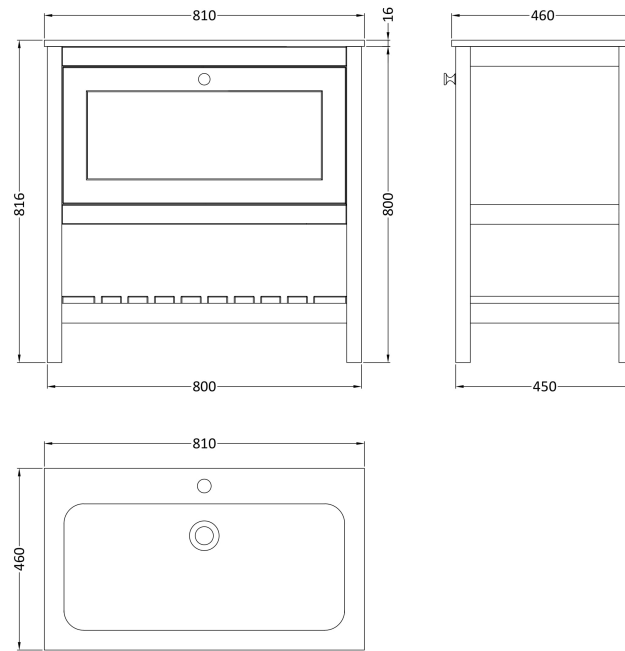

Sales Code: BEX827Q

Description: 800 F/S Drawer & Stone Basin 1Th

Packaging Details

Barcode: 5056817714758

Sales Code: BEX827N

Description: 800 F/S Single Drawer Unit

Product Dimensions

Height (mm):	800
Width (mm):	795
Depth (mm):	450
Nett Weight (kg):	25.5

Packaging Dimensions

Height (mm):	820
Width (mm):	820
Depth (mm):	475
Gross Weight (kg):	26

Packaging Data

Box Colour:	Brown Cardboard Box
Box Qty:	1
Label Size:	150 x 100
Label Colour:	White Label
Label Qty:	2

Outer Box Dimensions (If Applicable)

Height (mm):	
Width (mm):	
Depth (mm):	
Gross Weight (kg):	
Barcode:	5056678497739

Product Details

Country of Origin:	Ireland
Fitting Instruction:	No
CE & UKCA:	
FSC Certified Materials:	Yes
Colour:	Matt Green
Construction Method:	Cam & Wood Dowel
Construction Type:	Rigid
Cabinet Finish:	MFC Smooth Matt
Fascia Finish:	MFC Smooth Matt
Cabinet Thickness (mm):	18
Fascia Thickness (mm):	18
Drawer Included:	Yes
Drawer Type:	80mm High Metal S/C Inc Galler
No of Shelves:	1
Hinge Type:	Not Applicable
Hinge Included:	No
Adjustable Legs:	Not Applicable
Fixings Included:	Not Required
Handle Style:	Traditional
Waste Shroud:	Yes
Handle Included:	Yes
Handle Type:	Knob

Sales Code: SBM905

Description: 810 X 460mm Basin 1T/H

Product Dimensions

Height (mm):	
Width (mm):	
Depth (mm):	
Nett Weight (kg):	16

Packaging Dimensions

Height (mm):	200
Width (mm):	875
Depth (mm):	530
Gross Weight (kg):	16.5