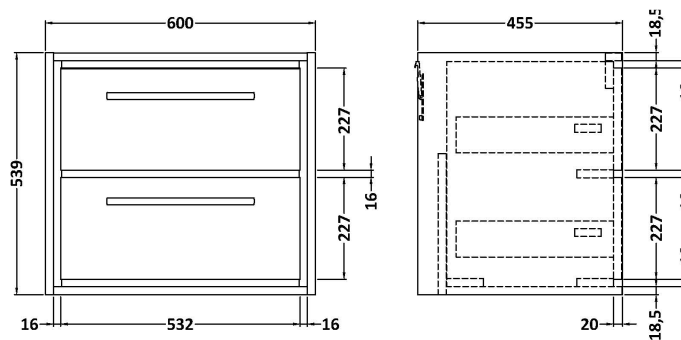

Packaging Dimensions

Height (mm):	490
Width (mm):	650
Depth (mm):	220
Gross Weight (kg):	17.3

Packaging Data

Box Colour:	Brown Cardboard Box - Printed
Box Qty:	1
Label Size:	100 x 50
Label Colour:	White Label
Label Qty:	2

Outer Box Dimensions (If Applicable)

Height (mm):	
Width (mm):	
Depth (mm):	
Gross Weight (kg):	
Barcode:	5056678485224

Product Details

Country of Origin:	Utd.Arab.Emir.	
Fitting Instruction:	No	
Certification: CE & UKCA: No	WRAS: N/A	WRAS No: N/A
Product Material:	Fireclay	
Fixing Supplied:	No	

Basins: Tap Hole: Not Applicable Chain Stay Hole: No
Template: Not Required Waste Type Req: Slotted
Overflow Inc: Yes Overflow Cover: Yes
Inner Bowl Depth (mm): 135 mm

Sales Code: NFF3124

Description: 600 Wh 2 Drawer Unit (455 Deep)

Product Dimensions

Height (mm):	539
Width (mm):	600
Depth (mm):	455
Nett Weight (kg):	29

Packaging Dimensions

Height (mm):	577
Width (mm):	632
Depth (mm):	480
Gross Weight (kg):	29.5

Packaging Data

Box Colour:	Brown Cardboard Box - Printed
Box Qty:	0
Label Size:	0 x 0
Label Colour:	White Label
Label Qty:	2