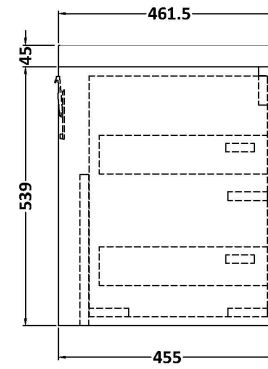

Sales Code: LIL3124K

Description: 600 Wh 2-Drawer Unit Contemp Basin 0Th

Packaging Details

Barcode: 5056817718398

Sales Code: CBM613

Description: 600 X 460 Contemporary Basin 0Th

Product Dimensions

Height (mm):	45
Width (mm):	613
Depth (mm):	461
Nett Weight (kg):	17

Packaging Dimensions

Height (mm):	490
Width (mm):	650
Depth (mm):	220
Gross Weight (kg):	17.3

Packaging Data

Box Colour:	Brown Cardboard Box - Printed
Box Qty:	1
Label Size:	100 x 50
Label Colour:	White Label
Label Qty:	2

Outer Box Dimensions (If Applicable)

Height (mm):	
Width (mm):	
Depth (mm):	
Gross Weight (kg):	
Barcode:	5056678485224

Product Details

Country of Origin:	Utd.Arab.Emir.	
Fitting Instruction:	No	
Certification: CE & UKCA: No	WRAS: N/A	WRAS No: N/A
Product Material:	Fireclay	
Fixing Supplied:	No	

Product Dimensions

Height (mm):	539
Width (mm):	600
Depth (mm):	455
Nett Weight (kg):	29

Packaging Dimensions

Height (mm):	577
Width (mm):	632
Depth (mm):	480
Gross Weight (kg):	29.5

Packaging Data

Box Colour:	Brown Cardboard Box - Printed
Box Qty:	0
Label Size:	0 x 0
Label Colour:	White Label
Label Qty:	2