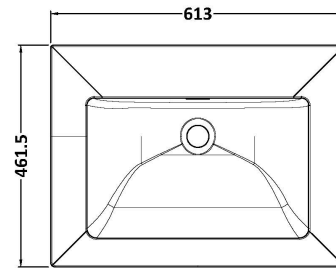

Sales Code: LIL3124K

Description: 600 Wh 2-Drawer Unit Contemp Basin 0Th

Packaging Details

Barcode: 5056817718398

Sales Code: CBM613

Description: 600 X 460 Contemporary Basin 0Th

Product Dimensions

Height (mm):	45
Width (mm):	613
Depth (mm):	461
Nett Weight (kg):	17

Packaging Dimensions

Height (mm):	490
Width (mm):	650
Depth (mm):	220
Gross Weight (kg):	17.3

Packaging Data

Box Colour:	Brown Cardboard Box - Printed
Box Qty:	1
Label Size:	100 x 50
Label Colour:	White Label
Label Qty:	2

Outer Box Dimensions (If Applicable)

Height (mm):	
Width (mm):	
Depth (mm):	
Gross Weight (kg):	
Barcode:	5056678485224

Product Details

Country of Origin:	Utd.Arab.Emir.	
Fitting Instruction:	No	
Certification: CE & UKCA: No	WRAS: N/A	WRAS No: N/A
Product Material:	Fireclay	
Fixing Supplied:	No	

Product Dimensions

Height (mm):	539
Width (mm):	600
Depth (mm):	455
Nett Weight (kg):	29

Packaging Dimensions

Height (mm):	577
Width (mm):	632
Depth (mm):	480
Gross Weight (kg):	29.5

Packaging Data

Box Colour:	Brown Cardboard Box - Printed
Box Qty:	0
Label Size:	0 x 0
Label Colour:	White Label
Label Qty:	2