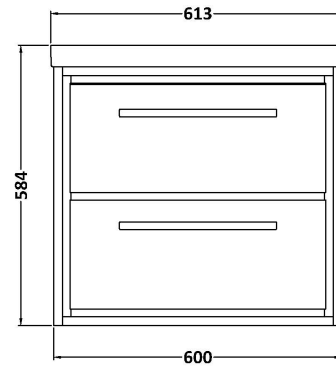

Sales Code: LIL3124K

Description: 600 Wh 2-Drawer Unit Contemp Basin 0Th

Packaging Details

Barcode: 5056817718398

Sales Code: CBM613

Description: 600 X 460 Contemporary Basin 0Th

Product Dimensions

Height (mm):	45
Width (mm):	613
Depth (mm):	461
Nett Weight (kg):	17

Packaging Dimensions

Height (mm):	490
Width (mm):	650
Depth (mm):	220
Gross Weight (kg):	17.3

Packaging Data

Box Colour:	Brown Cardboard Box - Printed
Box Qty:	1
Label Size:	100 x 50
Label Colour:	White Label
Label Qty:	2

Outer Box Dimensions (If Applicable)

Height (mm):	
Width (mm):	
Depth (mm):	
Gross Weight (kg):	
Barcode:	5056678485224

Product Details

Country of Origin:	Utd.Arab.Emir.	
Fitting Instruction:	No	
Certification: CE & UKCA: No	WRAS: N/A	WRAS No: N/A
Product Material:	Fireclay	
Fixing Supplied:	No	

Product Dimensions

Height (mm):	539
Width (mm):	600
Depth (mm):	455
Nett Weight (kg):	29

Packaging Dimensions

Height (mm):	577
Width (mm):	632
Depth (mm):	480
Gross Weight (kg):	29.5

Packaging Data

Box Colour:	Brown Cardboard Box - Printed
Box Qty:	0
Label Size:	0 x 0
Label Colour:	White Label
Label Qty:	2