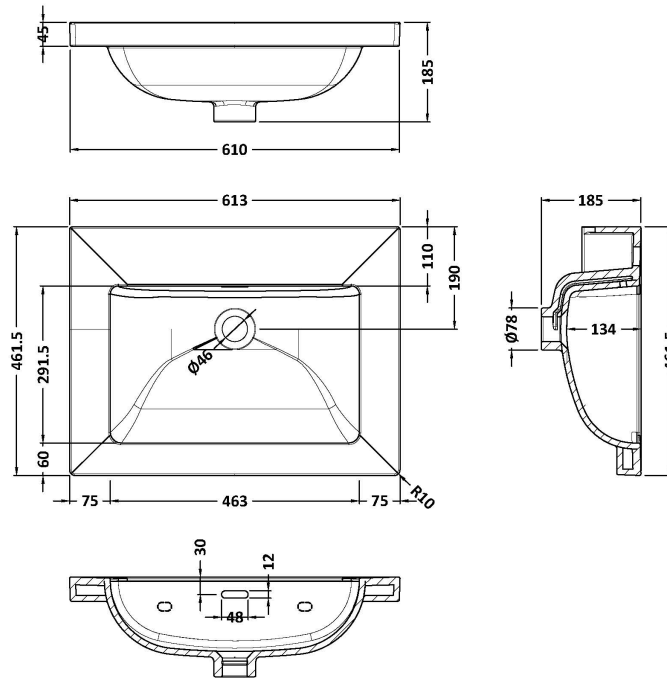

Sales Code: LIL3124K

Description: 600 Wh 2-Drawer Unit Contemp Basin 0Th

Packaging Details

Barcode: 5056817718398

Sales Code: CBM613

Description: 600 X 460 Contemporary Basin 0Th

Product Dimensions

Height (mm):	45
Width (mm):	613
Depth (mm):	461
Nett Weight (kg):	17

Packaging Dimensions

Height (mm):	490
Width (mm):	650
Depth (mm):	220
Gross Weight (kg):	17.3

Packaging Data

Box Colour:	Brown Cardboard Box - Printed
Box Qty:	1
Label Size:	100 x 50
Label Colour:	White Label
Label Qty:	2

Outer Box Dimensions (If Applicable)

Height (mm):	
Width (mm):	
Depth (mm):	
Gross Weight (kg):	
Barcode:	5056678485224

Product Details

Country of Origin:	Utd.Arab.Emir.	
Fitting Instruction:	No	
Certification: CE & UKCA: No	WRAS: N/A	WRAS No: N/A
Product Material:	Fireclay	
Fixing Supplied:	No	

Product Dimensions

Height (mm):	539
Width (mm):	600
Depth (mm):	455
Nett Weight (kg):	29

Packaging Dimensions

Height (mm):	577
Width (mm):	632
Depth (mm):	480
Gross Weight (kg):	29.5

Packaging Data

Box Colour:	Brown Cardboard Box - Printed
Box Qty:	0
Label Size:	0 x 0
Label Colour:	White Label
Label Qty:	2