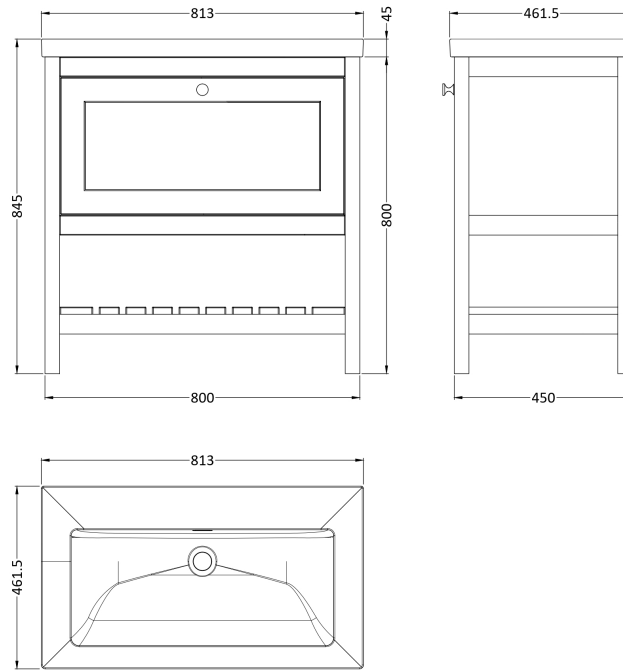

Sales Code: BEX327K

Description: 800 F/S Drawer Contemporary Basin 0Th

Packaging Details

Barcode: 5056817714581

Sales Code: BEX327N

Description: 800 F/S Single Drawer Unit

Product Dimensions

Height (mm):	800
Width (mm):	795
Depth (mm):	450
Nett Weight (kg):	25.5

Packaging Dimensions

Height (mm):	820
Width (mm):	820
Depth (mm):	475
Gross Weight (kg):	26

Packaging Data

Box Colour:	Brown Cardboard Box
Box Qty:	1
Label Size:	150 x 100
Label Colour:	White Label
Label Qty:	2

Outer Box Dimensions (If Applicable)

Height (mm):	
Width (mm):	
Depth (mm):	
Gross Weight (kg):	
Barcode:	5056678497708

Product Details

Country of Origin:	Ireland
Fitting Instruction:	No
CE & UKCA:	
FSC Certified Materials:	Yes
Colour:	Indigo Blue
Construction Method:	Cam & Wood Dowel
Construction Type:	Rigid
Cabinet Finish:	MFC Smooth Matt
Fascia Finish:	MFC Smooth Matt
Cabinet Thickness (mm):	18
Fascia Thickness (mm):	18
Drawer Included:	Yes
Drawer Type:	80mm High Metal S/C Inc Galler
No of Shelves:	1
Hinge Type:	Not Applicable
Hinge Included:	No
Adjustable Legs:	Not Applicable
Fixings Included:	Not Required
Handle Style:	Traditional
Waste Shroud:	Yes
Handle Included:	Yes
Handle Type:	Knob

Sales Code: CBM615

Description: 800 X 460 Contemporary Basin 0Th

Product Dimensions

Height (mm):	45
Width (mm):	813
Depth (mm):	461
Nett Weight (kg):	22.2

Packaging Dimensions

Height (mm):	490
Width (mm):	850
Depth (mm):	220
Gross Weight (kg):	22.5