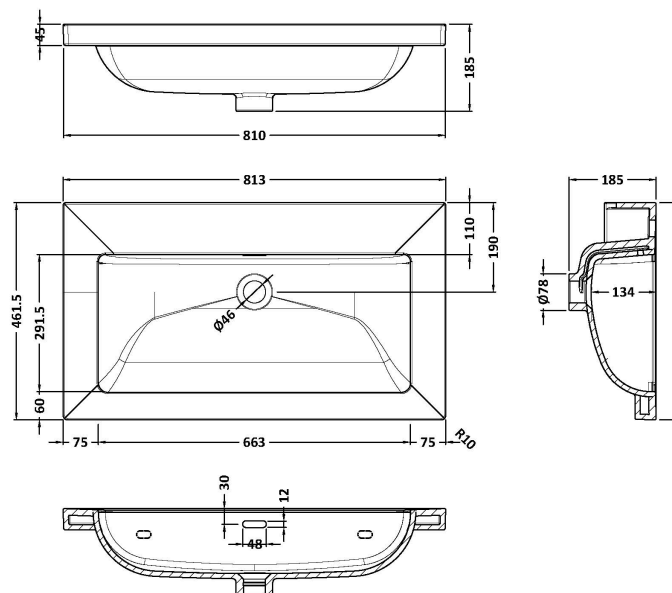

Packaging Dimensions

Height (mm):	820
Width (mm):	820
Depth (mm):	475
Gross Weight (kg):	26

Packaging Data

Box Colour:	Brown Cardboard Box
Box Qty:	1
Label Size:	150 x 100
Label Colour:	White Label
Label Qty:	2

Outer Box Dimensions (If Applicable)

Height (mm):	
Width (mm):	
Depth (mm):	
Gross Weight (kg):	
Barcode:	5056678497708

Product Details

Country of Origin:	Ireland
Fitting Instruction:	No
CE & UKCA:	
FSC Certified Materials:	Yes
Colour:	Indigo Blue
Construction Method:	Cam & Wood Dowel
Construction Type:	Rigid
Cabinet Finish:	MFC Smooth Matt
Fascia Finish:	MFC Smooth Matt
Cabinet Thickness (mm):	18
Fascia Thickness (mm):	18
Drawer Included:	Yes
Drawer Type:	80mm High Metal S/C Inc Galler
No of Shelves:	1
Hinge Type:	Not Applicable
Hinge Included:	No
Adjustable Legs:	Not Applicable
Fixings Included:	Not Required
Handle Style:	Traditional
Waste Shroud:	Yes
Handle Included:	Yes
Handle Type:	Knob

Sales Code: CBM615

Description: 800 X 460 Contemporary Basin 0Th

Product Dimensions

Height (mm):	45
Width (mm):	813
Depth (mm):	461
Nett Weight (kg):	22.2

Packaging Dimensions

Height (mm):	490
Width (mm):	850
Depth (mm):	220
Gross Weight (kg):	22.5

Packaging Data

Box Colour:	Brown Cardboard Box - Printed
Box Qty:	1
Label Size:	100 x 50
Label Colour:	White Label
Label Qty:	2

Outer Box Dimensions (If Applicable)

Height (mm):	
Width (mm):	
Depth (mm):	
Gross Weight (kg):	
Barcode:	5056678485255