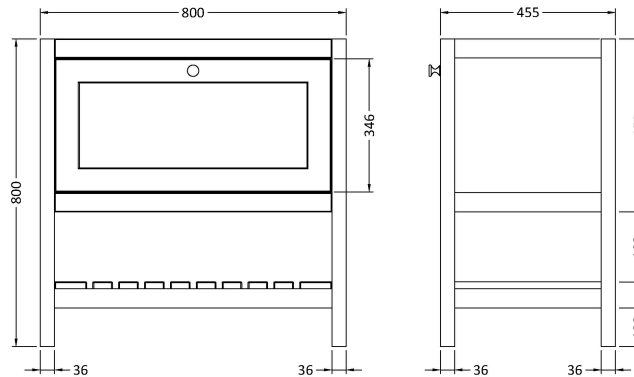

Sales Code: BEX327K

Description: 800 F/S Drawer Contemporary Basin 0Th

Packaging Details

Barcode: 5056817714581

Sales Code: BEX327N

Description: 800 F/S Single Drawer Unit

Product Dimensions

Height (mm):	800
Width (mm):	795
Depth (mm):	450
Nett Weight (kg):	25.5

Packaging Dimensions

Height (mm):	820
Width (mm):	820
Depth (mm):	475
Gross Weight (kg):	26

Packaging Data

Box Colour:	Brown Cardboard Box
Box Qty:	1
Label Size:	150 x 100
Label Colour:	White Label
Label Qty:	2

Outer Box Dimensions (If Applicable)

Height (mm):	
Width (mm):	
Depth (mm):	
Gross Weight (kg):	
Barcode:	5056678497708

Product Details

Country of Origin:	Ireland
Fitting Instruction:	No
CE & UKCA:	
FSC Certified Materials:	Yes
Colour:	Indigo Blue
Construction Method:	Cam & Wood Dowel
Construction Type:	Rigid
Cabinet Finish:	MFC Smooth Matt
Fascia Finish:	MFC Smooth Matt
Cabinet Thickness (mm):	18
Fascia Thickness (mm):	18
Drawer Included:	Yes
Drawer Type:	80mm High Metal S/C Inc Galler
No of Shelves:	1
Hinge Type:	Not Applicable
Hinge Included:	No
Adjustable Legs:	Not Applicable
Fixings Included:	Not Required
Handle Style:	Traditional
Waste Shroud:	Yes
Handle Included:	Yes
Handle Type:	Knob

Sales Code: CBM615

Description: 800 X 460 Contemporary Basin 0Th

Product Dimensions

Height (mm):	45
Width (mm):	813
Depth (mm):	461
Nett Weight (kg):	22.2

Packaging Dimensions

Height (mm):	490
Width (mm):	850
Depth (mm):	220
Gross Weight (kg):	22.5