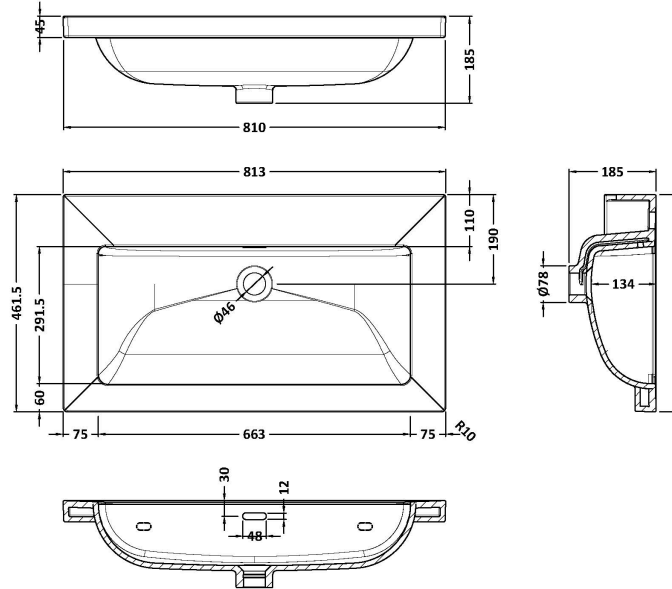

Packaging Dimensions

Height (mm):	820
Width (mm):	820
Depth (mm):	475
Gross Weight (kg):	26

Packaging Data

Box Colour:	Brown Cardboard Box
Box Qty:	1
Label Size:	150 x 100
Label Colour:	White Label
Label Qty:	2

Outer Box Dimensions (If Applicable)

Height (mm):	
Width (mm):	
Depth (mm):	
Gross Weight (kg):	
Barcode:	5056678497739

Product Details

Country of Origin:	Ireland
Fitting Instruction:	No
CE & UKCA:	
FSC Certified Materials:	Yes
Colour:	Matt Green
Construction Method:	Cam & Wood Dowel
Construction Type:	Rigid
Cabinet Finish:	MFC Smooth Matt
Fascia Finish:	MFC Smooth Matt
Cabinet Thickness (mm):	18
Fascia Thickness (mm):	18
Drawer Included:	Yes
Drawer Type:	80mm High Metal S/C Inc Galler
No of Shelves:	1
Hinge Type:	Not Applicable
Hinge Included:	No
Adjustable Legs:	Not Applicable
Fixings Included:	Not Required
Handle Style:	Traditional
Waste Shroud:	Yes
Handle Included:	Yes
Handle Type:	Knob

Sales Code: CBM615

Description: 800 X 460 Contemporary Basin 0Th

Product Dimensions

Height (mm):	45
Width (mm):	813
Depth (mm):	461
Nett Weight (kg):	22.2

Packaging Dimensions

Height (mm):	490
Width (mm):	850
Depth (mm):	220
Gross Weight (kg):	22.5

Packaging Data

Box Colour:	Brown Cardboard Box - Printed
Box Qty:	1
Label Size:	100 x 50
Label Colour:	White Label
Label Qty:	2

Outer Box Dimensions (If Applicable)

Height (mm):	
Width (mm):	
Depth (mm):	
Gross Weight (kg):	
Barcode:	5056678485255