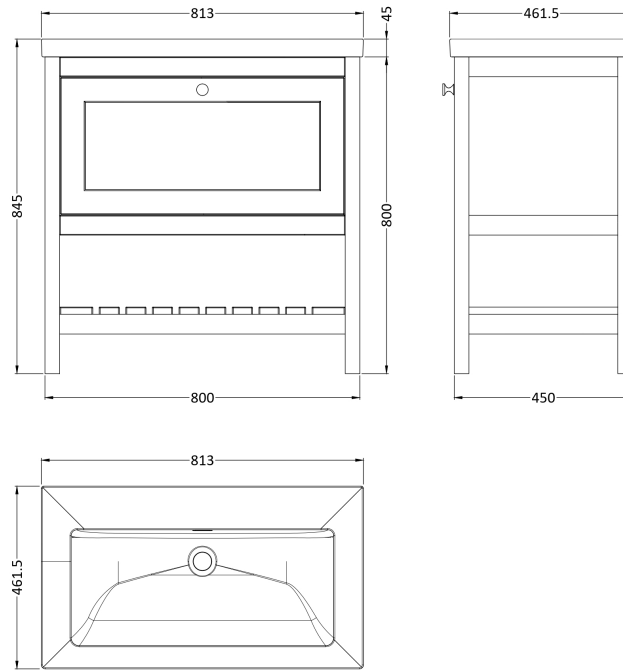

Sales Code: BEX827K

Description: 800 F/S Drawer Contemporary Basin 0Th

Packaging Details

Barcode: 5056817714598

Sales Code: BEX827N

Description: 800 F/S Single Drawer Unit

Product Dimensions

Height (mm):	800
Width (mm):	795
Depth (mm):	450
Nett Weight (kg):	25.5

Packaging Dimensions

Height (mm):	820
Width (mm):	820
Depth (mm):	475
Gross Weight (kg):	26

Packaging Data

Box Colour:	Brown Cardboard Box
Box Qty:	1
Label Size:	150 x 100
Label Colour:	White Label
Label Qty:	2

Outer Box Dimensions (If Applicable)

Height (mm):	
Width (mm):	
Depth (mm):	
Gross Weight (kg):	
Barcode:	5056678497739

Product Details

Country of Origin:	Ireland
Fitting Instruction:	No
CE & UKCA:	
FSC Certified Materials:	Yes
Colour:	Matt Green
Construction Method:	Cam & Wood Dowel
Construction Type:	Rigid
Cabinet Finish:	MFC Smooth Matt
Fascia Finish:	MFC Smooth Matt
Cabinet Thickness (mm):	18
Fascia Thickness (mm):	18
Drawer Included:	Yes
Drawer Type:	80mm High Metal S/C Inc Galler
No of Shelves:	1
Hinge Type:	Not Applicable
Hinge Included:	No
Adjustable Legs:	Not Applicable
Fixings Included:	Not Required
Handle Style:	Traditional
Waste Shroud:	Yes
Handle Included:	Yes
Handle Type:	Knob

Sales Code: CBM615

Description: 800 X 460 Contemporary Basin 0Th

Product Dimensions

Height (mm):	45
Width (mm):	813
Depth (mm):	461
Nett Weight (kg):	22.2

Packaging Dimensions

Height (mm):	490
Width (mm):	850
Depth (mm):	220
Gross Weight (kg):	22.5