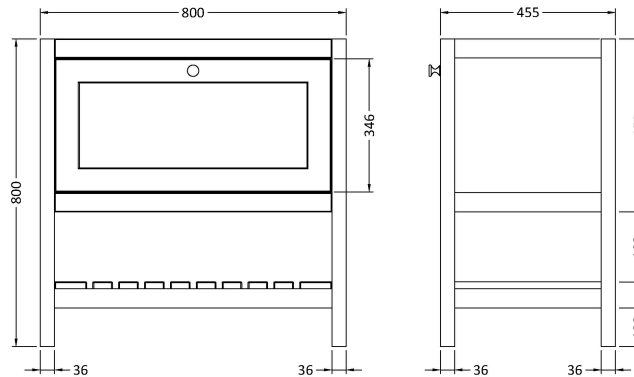

Sales Code: BEX827K

Description: 800 F/S Drawer Contemporary Basin 0Th

Packaging Details

Barcode: 5056817714598

Sales Code: BEX827N

Description: 800 F/S Single Drawer Unit

Product Dimensions

Height (mm):	800
Width (mm):	795
Depth (mm):	450
Nett Weight (kg):	25.5

Packaging Dimensions

Height (mm):	820
Width (mm):	820
Depth (mm):	475
Gross Weight (kg):	26

Packaging Data

Box Colour:	Brown Cardboard Box
Box Qty:	1
Label Size:	150 x 100
Label Colour:	White Label
Label Qty:	2

Outer Box Dimensions (If Applicable)

Height (mm):	
Width (mm):	
Depth (mm):	
Gross Weight (kg):	
Barcode:	5056678497739

Product Details

Country of Origin:	Ireland
Fitting Instruction:	No
CE & UKCA:	
FSC Certified Materials:	Yes
Colour:	Matt Green
Construction Method:	Cam & Wood Dowel
Construction Type:	Rigid
Cabinet Finish:	MFC Smooth Matt
Fascia Finish:	MFC Smooth Matt
Cabinet Thickness (mm):	18
Fascia Thickness (mm):	18
Drawer Included:	Yes
Drawer Type:	80mm High Metal S/C Inc Galler
No of Shelves:	1
Hinge Type:	Not Applicable
Hinge Included:	No
Adjustable Legs:	Not Applicable
Fixings Included:	Not Required
Handle Style:	Traditional
Waste Shroud:	Yes
Handle Included:	Yes
Handle Type:	Knob

Sales Code: CBM615

Description: 800 X 460 Contemporary Basin 0Th

Product Dimensions

Height (mm):	45
Width (mm):	813
Depth (mm):	461
Nett Weight (kg):	22.2

Packaging Dimensions

Height (mm):	490
Width (mm):	850
Depth (mm):	220
Gross Weight (kg):	22.5