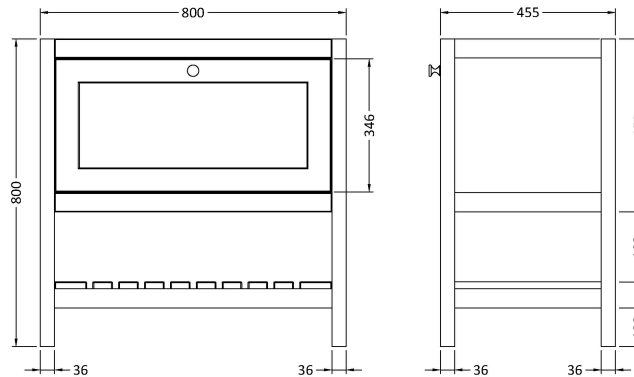

Sales Code: BEX127L

Description: 800 F/S Drawer Contemporary Basin 1Th

Packaging Details

Barcode: 5056817714482

Sales Code: BEX127N

Description: 800 F/S Single Drawer Unit

Product Dimensions

Height (mm):	800
Width (mm):	800
Depth (mm):	455
Nett Weight (kg):	25.5

Packaging Dimensions

Height (mm):	820
Width (mm):	820
Depth (mm):	475
Gross Weight (kg):	26

Packaging Data

Box Colour:	Brown Cardboard Box
Box Qty:	1
Label Size:	150 x 100
Label Colour:	White Label
Label Qty:	2

Outer Box Dimensions (If Applicable)

Height (mm):	
Width (mm):	
Depth (mm):	
Gross Weight (kg):	
Barcode:	5056678497647

Product Details

Country of Origin:	Ireland
Fitting Instruction:	No
CE & UKCA:	
FSC Certified Materials:	Yes
Colour:	Pure White
Construction Method:	Cam & Wood Dowel
Construction Type:	Rigid
Cabinet Finish:	MFC Smooth Matt
Fascia Finish:	MFC Smooth Matt
Cabinet Thickness (mm):	18
Fascia Thickness (mm):	18
Drawer Included:	Yes
Drawer Type:	80mm High Metal S/C Inc Galler
No of Shelves:	1
Hinge Type:	Not Applicable
Hinge Included:	No
Adjustable Legs:	Not Applicable
Fixings Included:	Not Required
Handle Style:	Traditional
Waste Shroud:	Yes
Handle Included:	Yes
Handle Type:	Knob

Sales Code: CBM605

Description: 800 X 460 Contemporary Basin 1Th

Product Dimensions

Height (mm):	45
Width (mm):	813
Depth (mm):	461
Nett Weight (kg):	22.2

Packaging Dimensions

Height (mm):	490
Width (mm):	850
Depth (mm):	220
Gross Weight (kg):	22.5