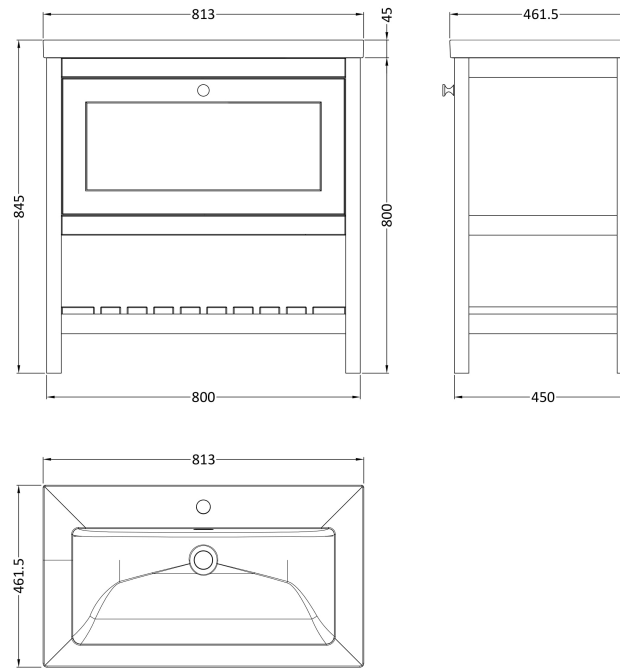

Sales Code: BEX127L

Description: 800 F/S Drawer Contemporary Basin 1Th

Packaging Details

Barcode: 5056817714482

Sales Code: BEX127N

Description: 800 F/S Single Drawer Unit

Product Dimensions

Height (mm):	800
Width (mm):	800
Depth (mm):	455
Nett Weight (kg):	25.5

Packaging Dimensions

Height (mm):	820
Width (mm):	820
Depth (mm):	475
Gross Weight (kg):	26

Packaging Data

Box Colour:	Brown Cardboard Box
Box Qty:	1
Label Size:	150 x 100
Label Colour:	White Label
Label Qty:	2

Outer Box Dimensions (If Applicable)

Height (mm):	
Width (mm):	
Depth (mm):	
Gross Weight (kg):	
Barcode:	5056678497647

Product Details

Country of Origin:	Ireland
Fitting Instruction:	No
CE & UKCA:	
FSC Certified Materials:	Yes
Colour:	Pure White
Construction Method:	Cam & Wood Dowel
Construction Type:	Rigid
Cabinet Finish:	MFC Smooth Matt
Fascia Finish:	MFC Smooth Matt
Cabinet Thickness (mm):	18
Fascia Thickness (mm):	18
Drawer Included:	Yes
Drawer Type:	80mm High Metal S/C Inc Galler
No of Shelves:	1
Hinge Type:	Not Applicable
Hinge Included:	No
Adjustable Legs:	Not Applicable
Fixings Included:	Not Required
Handle Style:	Traditional
Waste Shroud:	Yes
Handle Included:	Yes
Handle Type:	Knob

Sales Code: CBM605

Description: 800 X 460 Contemporary Basin 1Th

Product Dimensions

Height (mm):	45
Width (mm):	813
Depth (mm):	461
Nett Weight (kg):	22.2

Packaging Dimensions

Height (mm):	490
Width (mm):	850
Depth (mm):	220
Gross Weight (kg):	22.5