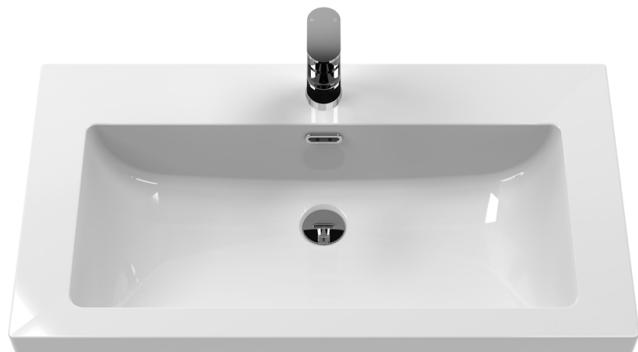

Sales Code: BEX127L

Description: 800 F/S Drawer Contemporary Basin 1Th

Packaging Details

Barcode: 5056817714482

Sales Code: BEX127N

Description: 800 F/S Single Drawer Unit

Product Dimensions

Height (mm):	800
Width (mm):	800
Depth (mm):	455
Nett Weight (kg):	25.5

Outer Box Dimensions (If Applicable)

Height (mm):	
Width (mm):	
Depth (mm):	
Gross Weight (kg):	
Barcode:	5056678497647

Product Details

Country of Origin:	Ireland
Fitting Instruction:	No
CE & UKCA:	
FSC Certified Materials:	Yes
Colour:	Pure White
Construction Method:	Cam & Wood Dowel
Construction Type:	Rigid
Cabinet Finish:	MFC Smooth Matt
Fascia Finish:	MFC Smooth Matt
Cabinet Thickness (mm):	18
Fascia Thickness (mm):	18
Drawer Included:	Yes
Drawer Type:	80mm High Metal S/C Inc Galler
No of Shelves:	1
Hinge Type:	Not Applicable
Hinge Included:	No
Adjustable Legs:	Not Applicable
Fixings Included:	Not Required
Handle Style:	Traditional
Waste Shroud:	Yes
Handle Included:	Yes
Handle Type:	Knob

Sales Code: CBM605

Description: 800 X 460 Contemporary Basin 1Th

Product Dimensions

Height (mm):	45
Width (mm):	813
Depth (mm):	461
Nett Weight (kg):	22.2

Packaging Dimensions

Height (mm):	490
Width (mm):	850
Depth (mm):	220
Gross Weight (kg):	22.5