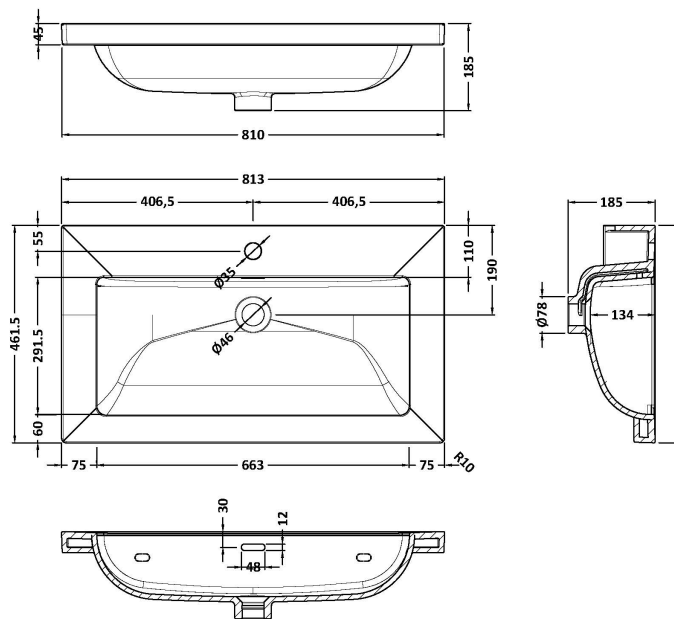

Packaging Dimensions

Height (mm):	820
Width (mm):	820
Depth (mm):	475
Gross Weight (kg):	26

Packaging Data

Box Colour:	Brown Cardboard Box
Box Qty:	1
Label Size:	150 x 100
Label Colour:	White Label
Label Qty:	2

Outer Box Dimensions (If Applicable)

Height (mm):	
Width (mm):	
Depth (mm):	
Gross Weight (kg):	
Barcode:	5056678497647

Product Details

Country of Origin:	Ireland
Fitting Instruction:	No
CE & UKCA:	
FSC Certified Materials:	Yes
Colour:	Pure White
Construction Method:	Cam & Wood Dowel
Construction Type:	Rigid
Cabinet Finish:	MFC Smooth Matt
Fascia Finish:	MFC Smooth Matt
Cabinet Thickness (mm):	18
Fascia Thickness (mm):	18
Drawer Included:	Yes
Drawer Type:	80mm High Metal S/C Inc Galler
No of Shelves:	1
Hinge Type:	Not Applicable
Hinge Included:	No
Adjustable Legs:	Not Applicable
Fixings Included:	Not Required
Handle Style:	Traditional
Waste Shroud:	Yes
Handle Included:	Yes
Handle Type:	Knob

Sales Code: CBM605

Description: 800 X 460 Contemporary Basin 1Th

Product Dimensions

Height (mm):	45
Width (mm):	813
Depth (mm):	461
Nett Weight (kg):	22.2

Packaging Dimensions

Height (mm):	490
Width (mm):	850
Depth (mm):	220
Gross Weight (kg):	22.5

Packaging Data

Box Colour:	Brown Cardboard Box - Printed
Box Qty:	1
Label Size:	100 x 50
Label Colour:	White Label
Label Qty:	2

Outer Box Dimensions (If Applicable)

Height (mm):	
Width (mm):	
Depth (mm):	
Gross Weight (kg):	
Barcode:	5056678485262