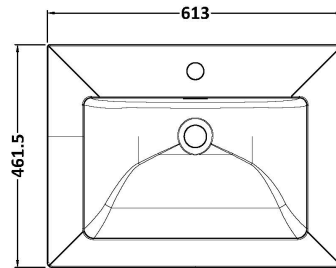

Sales Code: LIL2324L

Description: 600 Wh 2-Drawer Unit Contemp Basin 1Th

Packaging Details

Barcode: 5056678423172

Sales Code: CBM603

Description: 600 X 460 Contemporary Basin 1Th

Product Dimensions

Height (mm):	45
Width (mm):	613
Depth (mm):	461
Nett Weight (kg):	17

Packaging Dimensions

Height (mm):	490
Width (mm):	650
Depth (mm):	220
Gross Weight (kg):	17.3

Packaging Data

Box Colour:	Brown Cardboard Box - Printed
Box Qty:	1
Label Size:	100 x 50
Label Colour:	White Label
Label Qty:	2

Outer Box Dimensions (If Applicable)

Height (mm):	
Width (mm):	
Depth (mm):	
Gross Weight (kg):	
Barcode:	5056678485231

Product Details

Country of Origin:	Utd.Arab.Emir.
Fitting Instruction:	No
Certification: CE & UKCA:	No WRAS: N/A WRAS No: N/A
Product Material:	Fireclay
Fixing Supplied:	No

Product Dimensions

Height (mm):	539
Width (mm):	600
Depth (mm):	455
Nett Weight (kg):	29

Packaging Dimensions

Height (mm):	577
Width (mm):	632
Depth (mm):	480
Gross Weight (kg):	29.5

Packaging Data

Box Colour:	Brown Cardboard Box - Printed
Box Qty:	0
Label Size:	0 x 0
Label Colour:	White Label
Label Qty:	2