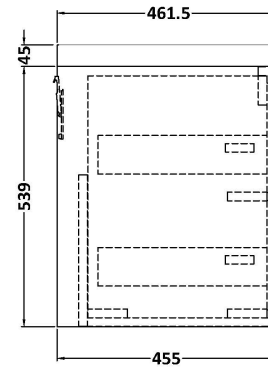

Sales Code: LIL2324L

Description: 600 Wh 2-Drawer Unit Contemp Basin 1Th

Packaging Details

Barcode: 5056678423172

Sales Code: CBM603

Description: 600 X 460 Contemporary Basin 1Th

Product Dimensions

Height (mm):	45
Width (mm):	613
Depth (mm):	461
Nett Weight (kg):	17

Packaging Dimensions

Height (mm):	490
Width (mm):	650
Depth (mm):	220
Gross Weight (kg):	17.3

Packaging Data

Box Colour:	Brown Cardboard Box - Printed
Box Qty:	1
Label Size:	100 x 50
Label Colour:	White Label
Label Qty:	2

Outer Box Dimensions (If Applicable)

Height (mm):	
Width (mm):	
Depth (mm):	
Gross Weight (kg):	
Barcode:	5056678485231

Product Details

Country of Origin:	Utd.Arab.Emir.
Fitting Instruction:	No
Certification: CE & UKCA:	No WRAS: N/A WRAS No: N/A
Product Material:	Fireclay
Fixing Supplied:	No

Product Dimensions

Height (mm):	539
Width (mm):	600
Depth (mm):	455
Nett Weight (kg):	29

Packaging Dimensions

Height (mm):	577
Width (mm):	632
Depth (mm):	480
Gross Weight (kg):	29.5

Packaging Data

Box Colour:	Brown Cardboard Box - Printed
Box Qty:	0
Label Size:	0 x 0
Label Colour:	White Label
Label Qty:	2