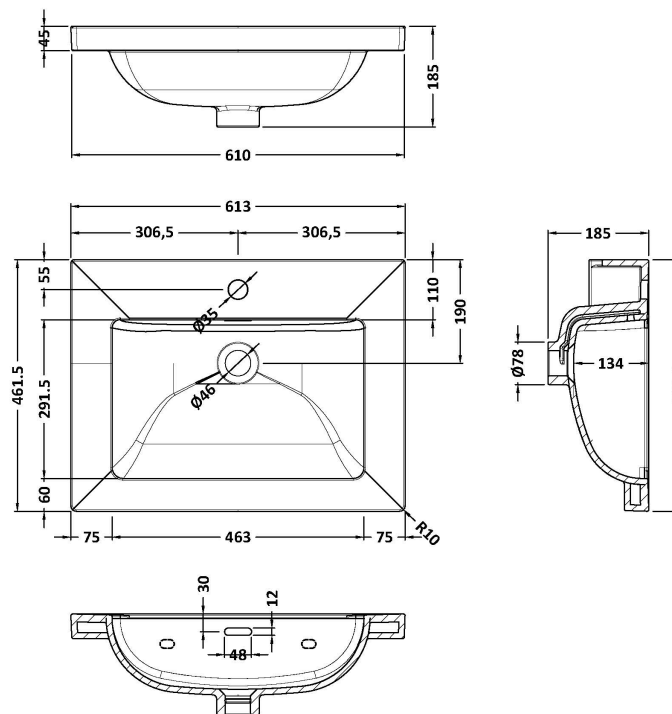

Sales Code: LIL2324L

Description: 600 Wh 2-Drawer Unit Contemp Basin 1Th

Packaging Details

Barcode: 5056678423172

Sales Code: CBM603

Description: 600 X 460 Contemporary Basin 1Th

Product Dimensions

Height (mm):	45
Width (mm):	613
Depth (mm):	461
Nett Weight (kg):	17

Packaging Dimensions

Height (mm):	490
Width (mm):	650
Depth (mm):	220
Gross Weight (kg):	17.3

Packaging Data

Box Colour:	Brown Cardboard Box - Printed
Box Qty:	1
Label Size:	100 x 50
Label Colour:	White Label
Label Qty:	2

Outer Box Dimensions (If Applicable)

Height (mm):	
Width (mm):	
Depth (mm):	
Gross Weight (kg):	
Barcode:	5056678485231

Product Details

Country of Origin:	Utd.Arab.Emir.
Fitting Instruction:	No
Certification: CE & UKCA:	No WRAS: N/A WRAS No: N/A
Product Material:	Fireclay
Fixing Supplied:	No

Basins: Tap Hole: One Taphole Chain Stay Hole: No
Template: Not Required Waste Type Req: Slotted
Overflow Inc: Yes Overflow Cover: Yes
Inner Bowl Depth (mm): 135 mm

Sales Code: NFF2324

Description: 600 Wh 2 Drawer Unit (455 Deep)