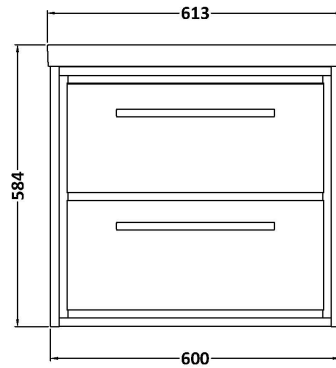

Sales Code: LIL2324L

Description: 600 Wh 2-Drawer Unit Contemp Basin 1Th

Packaging Details

Barcode: 5056678423172

Sales Code: CBM603

Description: 600 X 460 Contemporary Basin 1Th

Product Dimensions

Height (mm):	45
Width (mm):	613
Depth (mm):	461
Nett Weight (kg):	17

Packaging Dimensions

Height (mm):	490
Width (mm):	650
Depth (mm):	220
Gross Weight (kg):	17.3

Packaging Data

Box Colour:	Brown Cardboard Box - Printed
Box Qty:	1
Label Size:	100 x 50
Label Colour:	White Label
Label Qty:	2

Outer Box Dimensions (If Applicable)

Height (mm):	
Width (mm):	
Depth (mm):	
Gross Weight (kg):	
Barcode:	5056678485231

Product Details

Country of Origin:	Utd.Arab.Emir.
Fitting Instruction:	No
Certification: CE & UKCA:	No WRAS: N/A WRAS No: N/A
Product Material:	Fireclay
Fixing Supplied:	No

Product Dimensions

Height (mm):	539
Width (mm):	600
Depth (mm):	455
Nett Weight (kg):	29

Packaging Dimensions

Height (mm):	577
Width (mm):	632
Depth (mm):	480
Gross Weight (kg):	29.5

Packaging Data

Box Colour:	Brown Cardboard Box - Printed
Box Qty:	0
Label Size:	0 x 0
Label Colour:	White Label
Label Qty:	2