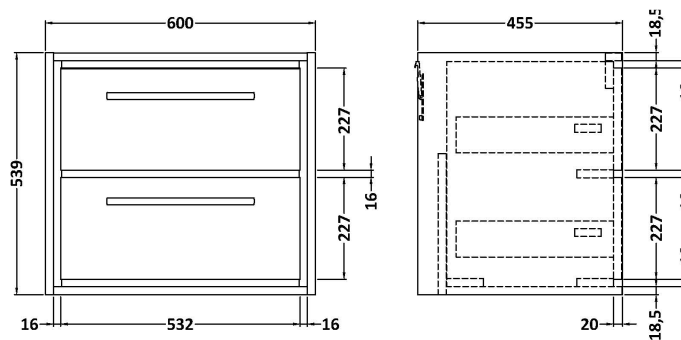

Packaging Dimensions

Height (mm):	490
Width (mm):	650
Depth (mm):	220
Gross Weight (kg):	17.3

Packaging Data

Box Colour:	Brown Cardboard Box - Printed
Box Qty:	1
Label Size:	100 x 50
Label Colour:	White Label
Label Qty:	2

Outer Box Dimensions (If Applicable)

Height (mm):	
Width (mm):	
Depth (mm):	
Gross Weight (kg):	
Barcode:	5056678485231

Product Details

Country of Origin:	Utd.Arab.Emir.
Fitting Instruction:	No
Certification: CE & UKCA:	No WRAS: N/A WRAS No: N/A
Product Material:	Fireclay
Fixing Supplied:	No

Basins: Tap Hole: One Taphole Chain Stay Hole: No
Template: Not Required Waste Type Req: Slotted
Overflow Inc: Yes Overflow Cover: Yes
Inner Bowl Depth (mm): 135 mm

Sales Code: NFF2324

Description: 600 Wh 2 Drawer Unit (455 Deep)

Product Dimensions

Height (mm):	539
Width (mm):	600
Depth (mm):	455
Nett Weight (kg):	29

Packaging Dimensions

Height (mm):	577
Width (mm):	632
Depth (mm):	480
Gross Weight (kg):	29.5

Packaging Data

Box Colour:	Brown Cardboard Box - Printed
Box Qty:	0
Label Size:	0 x 0
Label Colour:	White Label
Label Qty:	2