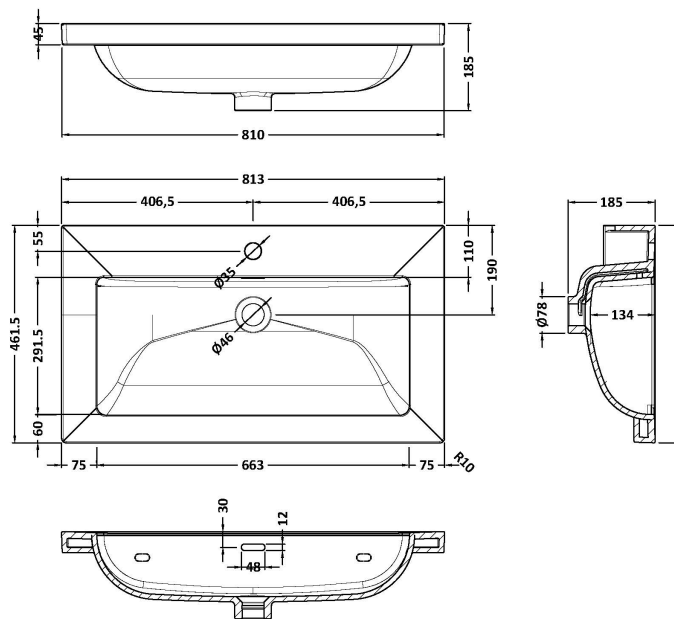

Packaging Dimensions

Height (mm):	820
Width (mm):	820
Depth (mm):	475
Gross Weight (kg):	26

Packaging Data

Box Colour:	Brown Cardboard Box
Box Qty:	1
Label Size:	150 x 100
Label Colour:	White Label
Label Qty:	2

Outer Box Dimensions (If Applicable)

Height (mm):	
Width (mm):	
Depth (mm):	
Gross Weight (kg):	
Barcode:	5056678497678

Product Details

Country of Origin:	Ireland
Fitting Instruction:	No
CE & UKCA:	
FSC Certified Materials:	Yes
Colour:	Cool Grey
Construction Method:	Cam & Wood Dowel
Construction Type:	Rigid
Cabinet Finish:	MFC Smooth Matt
Fascia Finish:	MFC Smooth Matt
Cabinet Thickness (mm):	18
Fascia Thickness (mm):	18
Drawer Included:	Yes
Drawer Type:	80mm High Metal S/C Inc Galler
No of Shelves:	1
Hinge Type:	Not Applicable
Hinge Included:	No
Adjustable Legs:	Not Applicable
Fixings Included:	Not Required
Handle Style:	Traditional
Waste Shroud:	Yes
Handle Included:	Yes
Handle Type:	Knob

Sales Code: CBM605

Description: 800 X 460 Contemporary Basin 1Th

Product Dimensions

Height (mm):	45
Width (mm):	813
Depth (mm):	461
Nett Weight (kg):	22.2

Packaging Dimensions

Height (mm):	490
Width (mm):	850
Depth (mm):	220
Gross Weight (kg):	22.5

Packaging Data

Box Colour:	Brown Cardboard Box - Printed
Box Qty:	1
Label Size:	100 x 50
Label Colour:	White Label
Label Qty:	2

Outer Box Dimensions (If Applicable)

Height (mm):	
Width (mm):	
Depth (mm):	
Gross Weight (kg):	
Barcode:	5056678485262