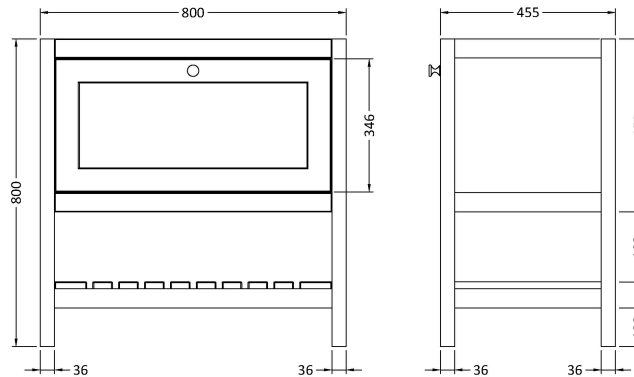

Sales Code: BEX227L

Description: 800 F/S Drawer Contemporary Basin 1Th

Packaging Details

Barcode: 5056817714499

Sales Code: BEX227N

Description: 800 F/S Single Drawer Unit

Product Dimensions

Height (mm):	800
Width (mm):	795
Depth (mm):	450
Nett Weight (kg):	25.5

Packaging Dimensions

Height (mm):	820
Width (mm):	820
Depth (mm):	475
Gross Weight (kg):	26

Packaging Data

Box Colour:	Brown Cardboard Box
Box Qty:	1
Label Size:	150 x 100
Label Colour:	White Label
Label Qty:	2

Outer Box Dimensions (If Applicable)

Height (mm):	
Width (mm):	
Depth (mm):	
Gross Weight (kg):	
Barcode:	5056678497678

Product Details

Country of Origin:	Ireland
Fitting Instruction:	No
CE & UKCA:	
FSC Certified Materials:	Yes
Colour:	Cool Grey
Construction Method:	Cam & Wood Dowel
Construction Type:	Rigid
Cabinet Finish:	MFC Smooth Matt
Fascia Finish:	MFC Smooth Matt
Cabinet Thickness (mm):	18
Fascia Thickness (mm):	18
Drawer Included:	Yes
Drawer Type:	80mm High Metal S/C Inc Galler
No of Shelves:	1
Hinge Type:	Not Applicable
Hinge Included:	No
Adjustable Legs:	Not Applicable
Fixings Included:	Not Required
Handle Style:	Traditional
Waste Shroud:	Yes
Handle Included:	Yes
Handle Type:	Knob

Sales Code: CBM605

Description: 800 X 460 Contemporary Basin 1Th

Product Dimensions

Height (mm):	45
Width (mm):	813
Depth (mm):	461
Nett Weight (kg):	22.2

Packaging Dimensions

Height (mm):	490
Width (mm):	850
Depth (mm):	220
Gross Weight (kg):	22.5