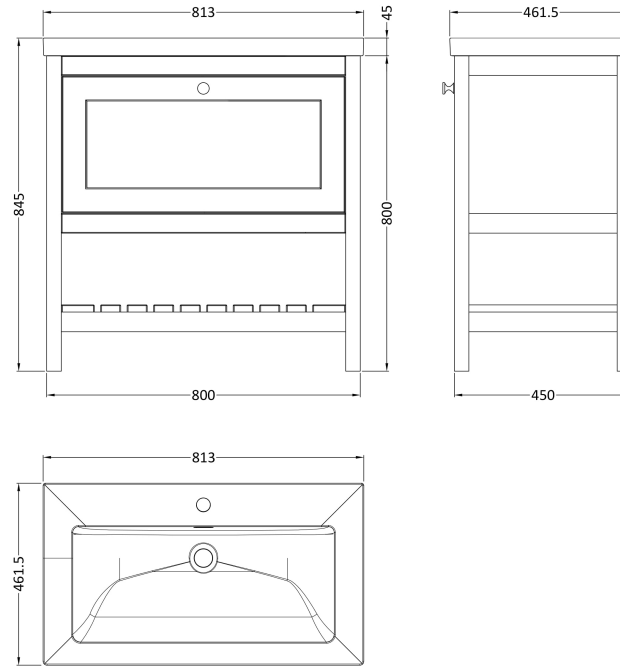

Sales Code: BEX227L

Description: 800 F/S Drawer Contemporary Basin 1Th

Packaging Details

Barcode: 5056817714499

Sales Code: BEX227N

Description: 800 F/S Single Drawer Unit

Product Dimensions

Height (mm):	800
Width (mm):	795
Depth (mm):	450
Nett Weight (kg):	25.5

Packaging Dimensions

Height (mm):	820
Width (mm):	820
Depth (mm):	475
Gross Weight (kg):	26

Packaging Data

Box Colour:	Brown Cardboard Box
Box Qty:	1
Label Size:	150 x 100
Label Colour:	White Label
Label Qty:	2

Outer Box Dimensions (If Applicable)

Height (mm):	
Width (mm):	
Depth (mm):	
Gross Weight (kg):	
Barcode:	5056678497678

Product Details

Country of Origin:	Ireland
Fitting Instruction:	No
CE & UKCA:	
FSC Certified Materials:	Yes
Colour:	Cool Grey
Construction Method:	Cam & Wood Dowel
Construction Type:	Rigid
Cabinet Finish:	MFC Smooth Matt
Fascia Finish:	MFC Smooth Matt
Cabinet Thickness (mm):	18
Fascia Thickness (mm):	18
Drawer Included:	Yes
Drawer Type:	80mm High Metal S/C Inc Galler
No of Shelves:	1
Hinge Type:	Not Applicable
Hinge Included:	No
Adjustable Legs:	Not Applicable
Fixings Included:	Not Required
Handle Style:	Traditional
Waste Shroud:	Yes
Handle Included:	Yes
Handle Type:	Knob

Sales Code: CBM605

Description: 800 X 460 Contemporary Basin 1Th

Product Dimensions

Height (mm):	45
Width (mm):	813
Depth (mm):	461
Nett Weight (kg):	22.2

Packaging Dimensions

Height (mm):	490
Width (mm):	850
Depth (mm):	220
Gross Weight (kg):	22.5