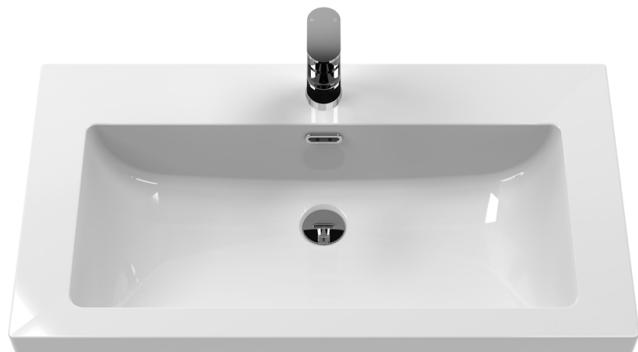

Sales Code: BEX227L

Description: 800 F/S Drawer Contemporary Basin 1Th

Packaging Details

Barcode: 5056817714499

Sales Code: BEX227N

Description: 800 F/S Single Drawer Unit

Product Dimensions

Height (mm):	800
Width (mm):	795
Depth (mm):	450
Nett Weight (kg):	25.5

Outer Box Dimensions (If Applicable)

Height (mm):	
Width (mm):	
Depth (mm):	
Gross Weight (kg):	
Barcode:	5056678497678

Product Details

Country of Origin:	Ireland
Fitting Instruction:	No
CE & UKCA:	
FSC Certified Materials:	Yes
Colour:	Cool Grey
Construction Method:	Cam & Wood Dowel
Construction Type:	Rigid
Cabinet Finish:	MFC Smooth Matt
Fascia Finish:	MFC Smooth Matt
Cabinet Thickness (mm):	18
Fascia Thickness (mm):	18
Drawer Included:	Yes
Drawer Type:	80mm High Metal S/C Inc Galler
No of Shelves:	1
Hinge Type:	Not Applicable
Hinge Included:	No
Adjustable Legs:	Not Applicable
Fixings Included:	Not Required
Handle Style:	Traditional
Waste Shroud:	Yes
Handle Included:	Yes
Handle Type:	Knob

Sales Code: CBM605

Description: 800 X 460 Contemporary Basin 1Th

Product Dimensions

Height (mm):	45
Width (mm):	813
Depth (mm):	461
Nett Weight (kg):	22.2

Packaging Dimensions

Height (mm):	490
Width (mm):	850
Depth (mm):	220
Gross Weight (kg):	22.5