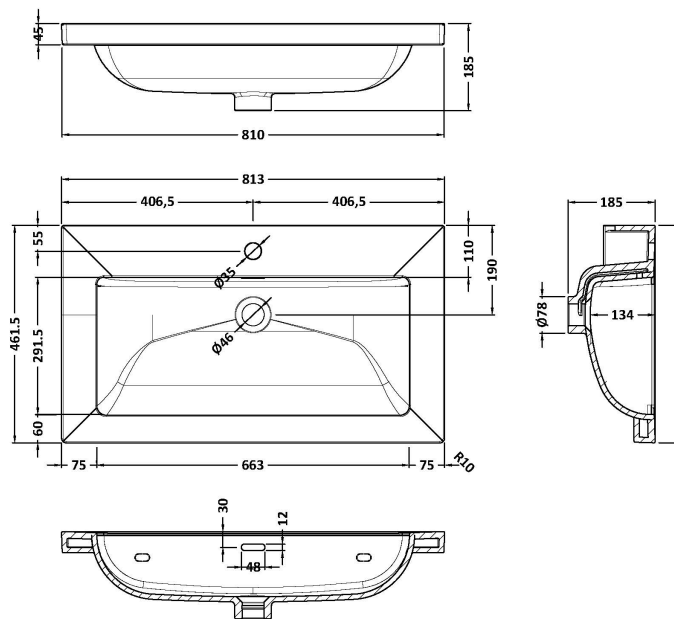

Packaging Dimensions

Height (mm):	820
Width (mm):	820
Depth (mm):	475
Gross Weight (kg):	26

Packaging Data

Box Colour:	Brown Cardboard Box
Box Qty:	1
Label Size:	150 x 100
Label Colour:	White Label
Label Qty:	2

Outer Box Dimensions (If Applicable)

Height (mm):	
Width (mm):	
Depth (mm):	
Gross Weight (kg):	
Barcode:	5056678497708

Product Details

Country of Origin:	Ireland
Fitting Instruction:	No
CE & UKCA:	
FSC Certified Materials:	Yes
Colour:	Indigo Blue
Construction Method:	Cam & Wood Dowel
Construction Type:	Rigid
Cabinet Finish:	MFC Smooth Matt
Fascia Finish:	MFC Smooth Matt
Cabinet Thickness (mm):	18
Fascia Thickness (mm):	18
Drawer Included:	Yes
Drawer Type:	80mm High Metal S/C Inc Galler
No of Shelves:	1
Hinge Type:	Not Applicable
Hinge Included:	No
Adjustable Legs:	Not Applicable
Fixings Included:	Not Required
Handle Style:	Traditional
Waste Shroud:	Yes
Handle Included:	Yes
Handle Type:	Knob

Sales Code: CBM605

Description: 800 X 460 Contemporary Basin 1Th

Product Dimensions

Height (mm):	45
Width (mm):	813
Depth (mm):	461
Nett Weight (kg):	22.2

Packaging Dimensions

Height (mm):	490
Width (mm):	850
Depth (mm):	220
Gross Weight (kg):	22.5

Packaging Data

Box Colour:	Brown Cardboard Box - Printed
Box Qty:	1
Label Size:	100 x 50
Label Colour:	White Label
Label Qty:	2

Outer Box Dimensions (If Applicable)

Height (mm):	
Width (mm):	
Depth (mm):	
Gross Weight (kg):	
Barcode:	5056678485262