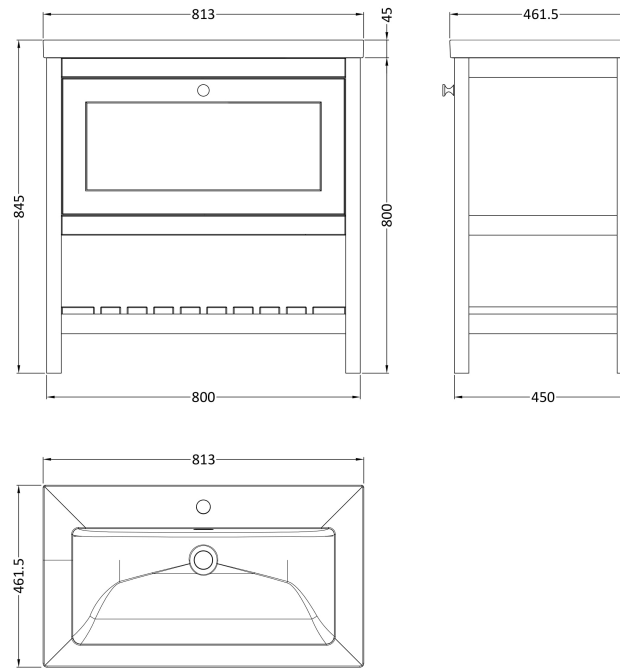

Sales Code: BEX327L

Description: 800 F/S Drawer Contemporary Basin 1Th

Packaging Details

Barcode: 5056817714505

Sales Code: BEX327N

Description: 800 F/S Single Drawer Unit

Product Dimensions

Height (mm):	800
Width (mm):	795
Depth (mm):	450
Nett Weight (kg):	25.5

Packaging Dimensions

Height (mm):	820
Width (mm):	820
Depth (mm):	475
Gross Weight (kg):	26

Packaging Data

Box Colour:	Brown Cardboard Box
Box Qty:	1
Label Size:	150 x 100
Label Colour:	White Label
Label Qty:	2

Outer Box Dimensions (If Applicable)

Height (mm):	
Width (mm):	
Depth (mm):	
Gross Weight (kg):	
Barcode:	5056678497708

Product Details

Country of Origin:	Ireland
Fitting Instruction:	No
CE & UKCA:	
FSC Certified Materials:	Yes
Colour:	Indigo Blue
Construction Method:	Cam & Wood Dowel
Construction Type:	Rigid
Cabinet Finish:	MFC Smooth Matt
Fascia Finish:	MFC Smooth Matt
Cabinet Thickness (mm):	18
Fascia Thickness (mm):	18
Drawer Included:	Yes
Drawer Type:	80mm High Metal S/C Inc Galler
No of Shelves:	1
Hinge Type:	Not Applicable
Hinge Included:	No
Adjustable Legs:	Not Applicable
Fixings Included:	Not Required
Handle Style:	Traditional
Waste Shroud:	Yes
Handle Included:	Yes
Handle Type:	Knob

Sales Code: CBM605

Description: 800 X 460 Contemporary Basin 1Th

Product Dimensions

Height (mm):	45
Width (mm):	813
Depth (mm):	461
Nett Weight (kg):	22.2

Packaging Dimensions

Height (mm):	490
Width (mm):	850
Depth (mm):	220
Gross Weight (kg):	22.5