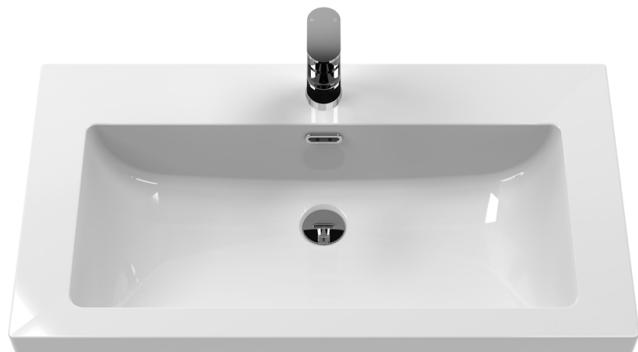

Sales Code: BEX327L

Description: 800 F/S Drawer Contemporary Basin 1Th

Packaging Details

Barcode: 5056817714505

Sales Code: BEX327N

Description: 800 F/S Single Drawer Unit

Product Dimensions

Height (mm):	800
Width (mm):	795
Depth (mm):	450
Nett Weight (kg):	25.5

Outer Box Dimensions (If Applicable)

Height (mm):	
Width (mm):	
Depth (mm):	
Gross Weight (kg):	
Barcode:	5056678497708

Product Details

Country of Origin:	Ireland
Fitting Instruction:	No
CE & UKCA:	
FSC Certified Materials:	Yes
Colour:	Indigo Blue
Construction Method:	Cam & Wood Dowel
Construction Type:	Rigid
Cabinet Finish:	MFC Smooth Matt
Fascia Finish:	MFC Smooth Matt
Cabinet Thickness (mm):	18
Fascia Thickness (mm):	18
Drawer Included:	Yes
Drawer Type:	80mm High Metal S/C Inc Galler
No of Shelves:	1
Hinge Type:	Not Applicable
Hinge Included:	No
Adjustable Legs:	Not Applicable
Fixings Included:	Not Required
Handle Style:	Traditional
Waste Shroud:	Yes
Handle Included:	Yes
Handle Type:	Knob

Sales Code: CBM605

Description: 800 X 460 Contemporary Basin 1Th

Product Dimensions

Height (mm):	45
Width (mm):	813
Depth (mm):	461
Nett Weight (kg):	22.2

Packaging Dimensions

Height (mm):	490
Width (mm):	850
Depth (mm):	220
Gross Weight (kg):	22.5