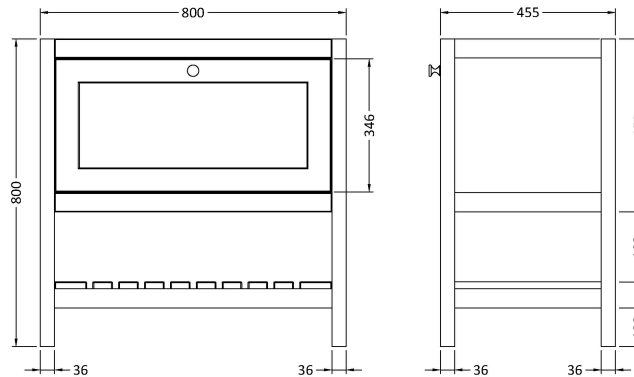

Sales Code: BEX327L

Description: 800 F/S Drawer Contemporary Basin 1Th

Packaging Details

Barcode: 5056817714505

Sales Code: BEX327N

Description: 800 F/S Single Drawer Unit

Product Dimensions

Height (mm):	800
Width (mm):	795
Depth (mm):	450
Nett Weight (kg):	25.5

Packaging Dimensions

Height (mm):	820
Width (mm):	820
Depth (mm):	475
Gross Weight (kg):	26

Packaging Data

Box Colour:	Brown Cardboard Box
Box Qty:	1
Label Size:	150 x 100
Label Colour:	White Label
Label Qty:	2

Outer Box Dimensions (If Applicable)

Height (mm):	
Width (mm):	
Depth (mm):	
Gross Weight (kg):	
Barcode:	5056678497708

Product Details

Country of Origin:	Ireland
Fitting Instruction:	No
CE & UKCA:	
FSC Certified Materials:	Yes
Colour:	Indigo Blue
Construction Method:	Cam & Wood Dowel
Construction Type:	Rigid
Cabinet Finish:	MFC Smooth Matt
Fascia Finish:	MFC Smooth Matt
Cabinet Thickness (mm):	18
Fascia Thickness (mm):	18
Drawer Included:	Yes
Drawer Type:	80mm High Metal S/C Inc Galler
No of Shelves:	1
Hinge Type:	Not Applicable
Hinge Included:	No
Adjustable Legs:	Not Applicable
Fixings Included:	Not Required
Handle Style:	Traditional
Waste Shroud:	Yes
Handle Included:	Yes
Handle Type:	Knob

Sales Code: CBM605

Description: 800 X 460 Contemporary Basin 1Th

Product Dimensions

Height (mm):	45
Width (mm):	813
Depth (mm):	461
Nett Weight (kg):	22.2

Packaging Dimensions

Height (mm):	490
Width (mm):	850
Depth (mm):	220
Gross Weight (kg):	22.5