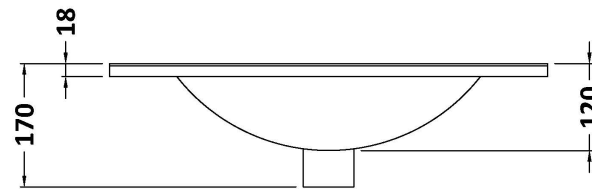

Sales Code: LIL3224C

Description: 600 Wh 2-Drwr Unit Minimalist Basin 1Th

Packaging Details

Barcode: 5056678423349

Sales Code: BAST9060E

Description: 600X460mm 1T/H Minimalist Basin Top

Product Dimensions

Height (mm):	18
Width (mm):	611
Depth (mm):	465
Nett Weight (kg):	12

Packaging Dimensions

Height (mm):	195
Width (mm):	625
Depth (mm):	480
Gross Weight (kg):	12.5

Packaging Data

Box Colour:	Brown Cardboard Box
Box Qty:	1
Label Size:	100 x 50
Label Colour:	White Label
Label Qty:	2

Outer Box Dimensions (If Applicable)

Height (mm):	
Width (mm):	
Depth (mm):	
Gross Weight (kg):	
Barcode:	5055146184935

Product Details

Country of Origin:	China
Fitting Instruction:	No
Certification: CE & UKCA:	No
WRAS:	WRAS No:
Product Material:	Vitreous China
Fixing Supplied:	No

Sales Code: NFF3224

Description: 600 Wh 2 Drawer Unit (455 Deep)

Product Dimensions

Height (mm):	539
Width (mm):	600
Depth (mm):	455
Nett Weight (kg):	29

Packaging Dimensions

Height (mm):	577
Width (mm):	632
Depth (mm):	480
Gross Weight (kg):	29.5