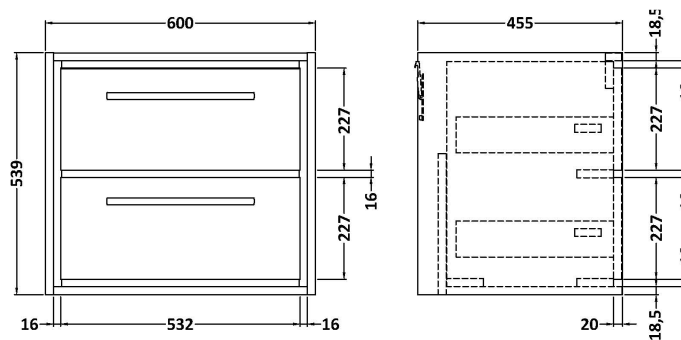

Sales Code: LIL3224C

Description: 600 Wh 2-Drwr Unit Minimalist Basin 1Th

Packaging Details

Barcode: 5056678423349

Sales Code: BAST9060E

Description: 600X460mm 1T/H Minimalist Basin Top

Product Dimensions

Height (mm):	18
Width (mm):	611
Depth (mm):	465
Nett Weight (kg):	12

Packaging Dimensions

Height (mm):	195
Width (mm):	625
Depth (mm):	480
Gross Weight (kg):	12.5

Packaging Data

Box Colour:	Brown Cardboard Box
Box Qty:	1
Label Size:	100 x 50
Label Colour:	White Label
Label Qty:	2

Outer Box Dimensions (If Applicable)

Height (mm):	
Width (mm):	
Depth (mm):	
Gross Weight (kg):	
Barcode:	5055146184935

Product Details

Country of Origin:	China
Fitting Instruction:	No
Certification: CE & UKCA:	No
WRAS:	WRAS No:
Product Material:	Vitreous China
Fixing Supplied:	No

Sales Code: NFF3224

Description: 600 Wh 2 Drawer Unit (455 Deep)

Product Dimensions

Height (mm):	539
Width (mm):	600
Depth (mm):	455
Nett Weight (kg):	29

Packaging Dimensions

Height (mm):	577
Width (mm):	632
Depth (mm):	480
Gross Weight (kg):	29.5