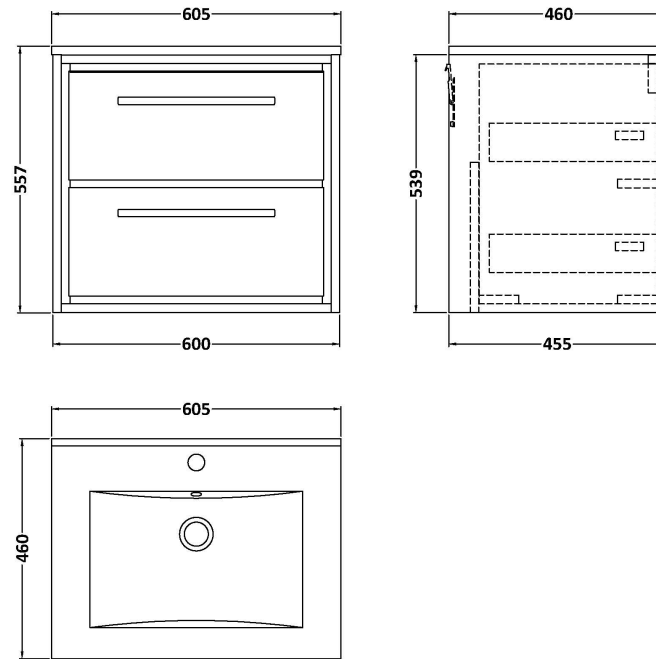

Sales Code: LIL3224C

Description: 600 Wh 2-Drwr Unit Minimalist Basin 1Th

Packaging Details

Barcode: 5056678423349

Sales Code: BAST9060E

Description: 600X460mm 1T/H Minimalist Basin Top

Product Dimensions

Height (mm):	18
Width (mm):	611
Depth (mm):	465
Nett Weight (kg):	12

Packaging Dimensions

Height (mm):	195
Width (mm):	625
Depth (mm):	480
Gross Weight (kg):	12.5

Packaging Data

Box Colour:	Brown Cardboard Box
Box Qty:	1
Label Size:	100 x 50
Label Colour:	White Label
Label Qty:	2

Outer Box Dimensions (If Applicable)

Height (mm):	
Width (mm):	
Depth (mm):	
Gross Weight (kg):	
Barcode:	5055146184935

Product Details

Country of Origin:	China
Fitting Instruction:	No
Certification: CE & UKCA:	No
WRAS:	WRAS No:
Product Material:	Vitreous China
Fixing Supplied:	No

Sales Code: NFF3224

Description: 600 Wh 2 Drawer Unit (455 Deep)

Product Dimensions

Height (mm):	539
Width (mm):	600
Depth (mm):	455
Nett Weight (kg):	29

Packaging Dimensions

Height (mm):	577
Width (mm):	632
Depth (mm):	480
Gross Weight (kg):	29.5