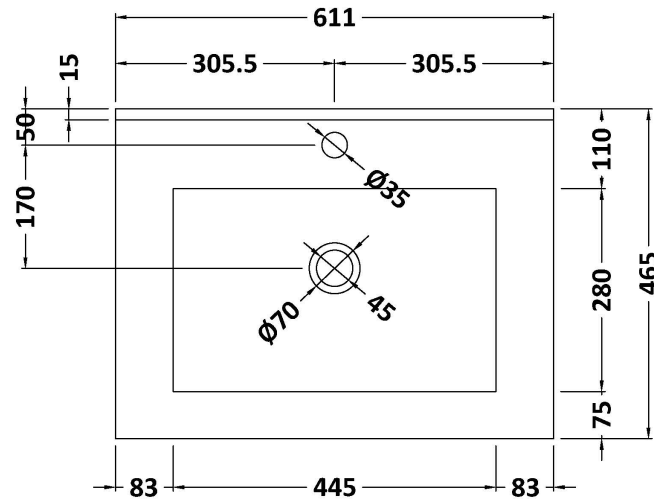

Sales Code: LIL3224C

Description: 600 Wh 2-Drwr Unit Minimalist Basin 1Th

Packaging Details

Barcode: 5056678423349

Sales Code: BAST9060E

Description: 600X460mm 1T/H Minimalist Basin Top

Product Dimensions

Height (mm):	18
Width (mm):	611
Depth (mm):	465
Nett Weight (kg):	12

Packaging Dimensions

Height (mm):	195
Width (mm):	625
Depth (mm):	480
Gross Weight (kg):	12.5

Packaging Data

Box Colour:	Brown Cardboard Box
Box Qty:	1
Label Size:	100 x 50
Label Colour:	White Label
Label Qty:	2

Outer Box Dimensions (If Applicable)

Height (mm):	
Width (mm):	
Depth (mm):	
Gross Weight (kg):	
Barcode:	5055146184935

Product Details

Country of Origin:	China
Fitting Instruction:	No
Certification: CE & UKCA:	No
WRAS:	WRAS No:
Product Material:	Vitreous China
Fixing Supplied:	No

Sales Code: NFF3224

Description: 600 Wh 2 Drawer Unit (455 Deep)

Product Dimensions

Height (mm):	539
Width (mm):	600
Depth (mm):	455
Nett Weight (kg):	29

Packaging Dimensions

Height (mm):	577
Width (mm):	632
Depth (mm):	480
Gross Weight (kg):	29.5