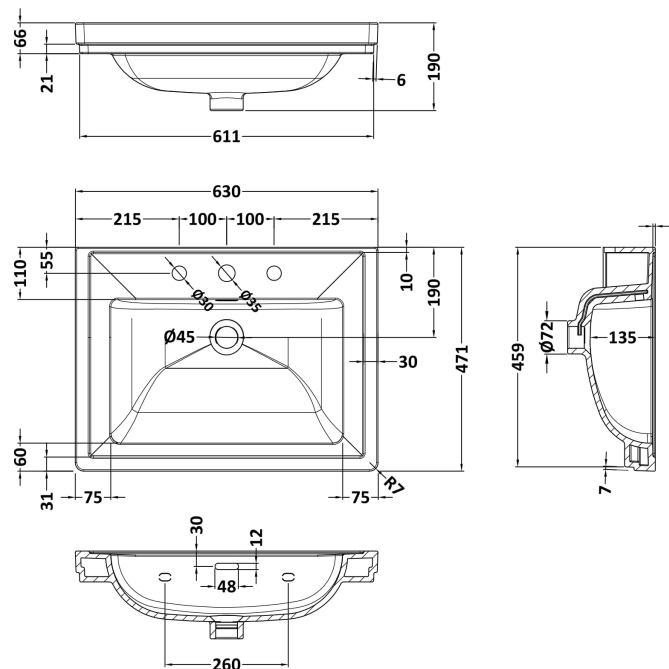

Sales Code: LIL3124B

Description: 600 Wh 2-Drawer Unit Classique Basin 3Th

Packaging Details

Barcode: 5056678469224

Sales Code: CBM533

Description: 600 Classique Basin 3Th

Product Dimensions

Height (mm):	66
Width (mm):	630
Depth (mm):	471
Nett Weight (kg):	17

Packaging Dimensions

Height (mm):	490
Width (mm):	650
Depth (mm):	220
Gross Weight (kg):	17

Packaging Data

Box Colour:	Brown Cardboard Box - Printed
Box Qty:	1
Label Size:	100 x 50
Label Colour:	White Label
Label Qty:	2

Outer Box Dimensions (If Applicable)

Height (mm):	
Width (mm):	
Depth (mm):	
Gross Weight (kg):	
Barcode:	5056462643663

Product Details

Country of Origin:	Utd.Arab.Emir.
Fitting Instruction:	No
Certification: CE & UKCA: No	WRAS: N/A WRAS No: N/A
Product Material:	Fireclay
Fixing Supplied:	No

Product Dimensions

Height (mm):	539
Width (mm):	600
Depth (mm):	455
Nett Weight (kg):	29

Packaging Dimensions

Height (mm):	577
Width (mm):	632
Depth (mm):	480
Gross Weight (kg):	29.5

Packaging Data

Box Colour:	Brown Cardboard Box - Printed
Box Qty:	0
Label Size:	0 x 0
Label Colour:	White Label
Label Qty:	2