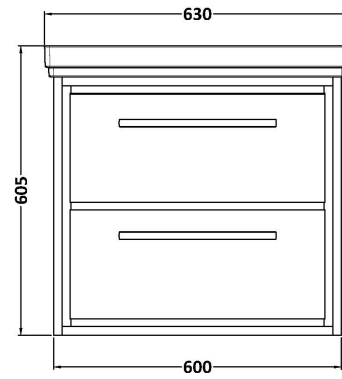

Sales Code: LIL3124B

Description: 600 Wh 2-Drawer Unit Classique Basin 3Th

Packaging Details

Barcode: 5056678469224

Sales Code: CBM533

Description: 600 Classique Basin 3Th

Product Dimensions

Height (mm):	66
Width (mm):	630
Depth (mm):	471
Nett Weight (kg):	17

Packaging Dimensions

Height (mm):	490
Width (mm):	650
Depth (mm):	220
Gross Weight (kg):	17

Packaging Data

Box Colour:	Brown Cardboard Box - Printed
Box Qty:	1
Label Size:	100 x 50
Label Colour:	White Label
Label Qty:	2

Outer Box Dimensions (If Applicable)

Height (mm):	
Width (mm):	
Depth (mm):	
Gross Weight (kg):	
Barcode:	5056462643663

Product Details

Country of Origin:	Utd.Arab.Emir.
Fitting Instruction:	No
Certification: CE & UKCA: No	WRAS: N/A WRAS No: N/A
Product Material:	Fireclay
Fixing Supplied:	No

Product Dimensions

Height (mm):	539
Width (mm):	600
Depth (mm):	455
Nett Weight (kg):	29

Packaging Dimensions

Height (mm):	577
Width (mm):	632
Depth (mm):	480
Gross Weight (kg):	29.5

Packaging Data

Box Colour:	Brown Cardboard Box - Printed
Box Qty:	0
Label Size:	0 x 0
Label Colour:	White Label
Label Qty:	2