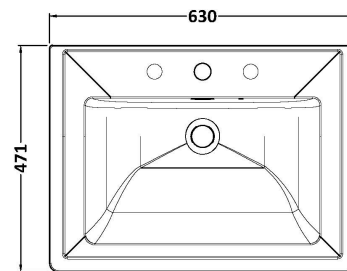

Sales Code: LIL3124B

Description: 600 Wh 2-Drawer Unit Classique Basin 3Th

Packaging Details

Barcode: 5056678469224

Sales Code: CBM533

Description: 600 Classique Basin 3Th

Product Dimensions

Height (mm):	66
Width (mm):	630
Depth (mm):	471
Nett Weight (kg):	17

Packaging Dimensions

Height (mm):	490
Width (mm):	650
Depth (mm):	220
Gross Weight (kg):	17

Packaging Data

Box Colour:	Brown Cardboard Box - Printed
Box Qty:	1
Label Size:	100 x 50
Label Colour:	White Label
Label Qty:	2

Outer Box Dimensions (If Applicable)

Height (mm):	
Width (mm):	
Depth (mm):	
Gross Weight (kg):	
Barcode:	5056462643663

Product Details

Country of Origin:	Utd.Arab.Emir.
Fitting Instruction:	No
Certification: CE & UKCA: No	WRAS: N/A WRAS No: N/A
Product Material:	Fireclay
Fixing Supplied:	No

Product Dimensions

Height (mm):	539
Width (mm):	600
Depth (mm):	455
Nett Weight (kg):	29

Packaging Dimensions

Height (mm):	577
Width (mm):	632
Depth (mm):	480
Gross Weight (kg):	29.5

Packaging Data

Box Colour:	Brown Cardboard Box - Printed
Box Qty:	0
Label Size:	0 x 0
Label Colour:	White Label
Label Qty:	2