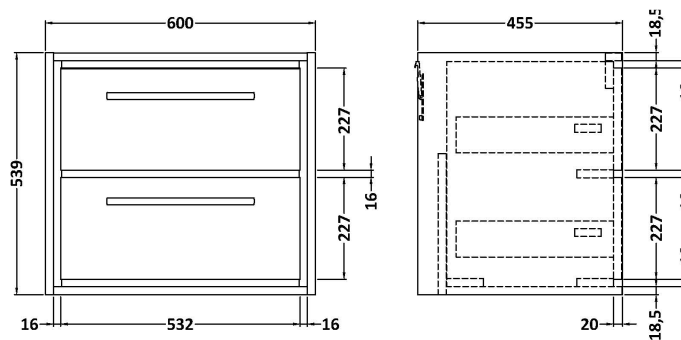

Packaging Dimensions

Height (mm):	490
Width (mm):	650
Depth (mm):	220
Gross Weight (kg):	17

Packaging Data

Box Colour:	Brown Cardboard Box - Printed
Box Qty:	1
Label Size:	100 x 50
Label Colour:	White Label
Label Qty:	2

Outer Box Dimensions (If Applicable)

Height (mm):	
Width (mm):	
Depth (mm):	
Gross Weight (kg):	
Barcode:	5056462643663

Product Details

Country of Origin:	Utd.Arab.Emir.
Fitting Instruction:	No
Certification: CE & UKCA: No	WRAS: N/A WRAS No: N/A
Product Material:	Fireclay
Fixing Supplied:	No

Basins: Tap Hole: Three Tapholes Chain Stay Hole: No
 Template: Not Required Waste Type Req: Slotted
 Overflow Inc: Yes Overflow Cover: Yes
 Inner Bowl Depth (mm): 135 mm

Sales Code: NFF3124

Description: 600 Wh 2 Drawer Unit (455 Deep)

Product Dimensions

Height (mm):	539
Width (mm):	600
Depth (mm):	455
Nett Weight (kg):	29

Packaging Dimensions

Height (mm):	577
Width (mm):	632
Depth (mm):	480
Gross Weight (kg):	29.5

Packaging Data

Box Colour:	Brown Cardboard Box - Printed
Box Qty:	0
Label Size:	0 x 0
Label Colour:	White Label
Label Qty:	2