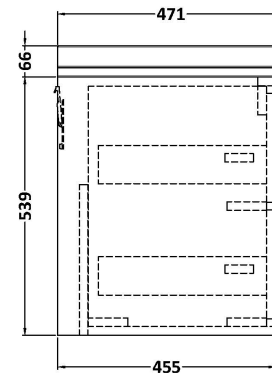

Sales Code: LIL3124B

Description: 600 Wh 2-Drawer Unit Classique Basin 3Th

Packaging Details

Barcode: 5056678469224

Sales Code: CBM533

Description: 600 Classique Basin 3Th

Product Dimensions

Height (mm):	66
Width (mm):	630
Depth (mm):	471
Nett Weight (kg):	17

Packaging Dimensions

Height (mm):	490
Width (mm):	650
Depth (mm):	220
Gross Weight (kg):	17

Packaging Data

Box Colour:	Brown Cardboard Box - Printed
Box Qty:	1
Label Size:	100 x 50
Label Colour:	White Label
Label Qty:	2

Outer Box Dimensions (If Applicable)

Height (mm):	
Width (mm):	
Depth (mm):	
Gross Weight (kg):	
Barcode:	5056462643663

Product Details

Country of Origin:	Utd.Arab.Emir.
Fitting Instruction:	No
Certification: CE & UKCA: No	WRAS: N/A WRAS No: N/A
Product Material:	Fireclay
Fixing Supplied:	No

Product Dimensions

Height (mm):	539
Width (mm):	600
Depth (mm):	455
Nett Weight (kg):	29

Packaging Dimensions

Height (mm):	577
Width (mm):	632
Depth (mm):	480
Gross Weight (kg):	29.5

Packaging Data

Box Colour:	Brown Cardboard Box - Printed
Box Qty:	0
Label Size:	0 x 0
Label Colour:	White Label
Label Qty:	2