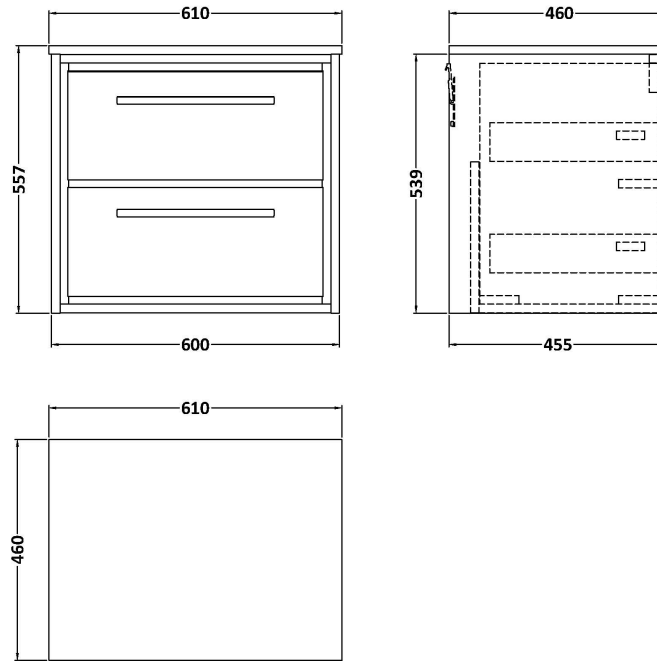

Sales Code: LIL2324WMT

Description: 600 Wh 2-Drawer Unit & Marble Top

Packaging Details

Barcode: 5056817717209

Sales Code: LOM16046

Description: 600 Marble Top (610 X 460mm)

Product Dimensions

Height (mm):	18
Width (mm):	610
Depth (mm):	460
Nett Weight (kg):	13.5

Packaging Dimensions

Height (mm):	35
Width (mm):	650
Depth (mm):	500
Gross Weight (kg):	14

Packaging Data

Box Colour:	Brown Cardboard Box
Box Qty:	1
Label Size:	100 x 50
Label Colour:	White Label
Label Qty:	1

Outer Box Dimensions (If Applicable)

Height (mm):	
Width (mm):	
Depth (mm):	
Gross Weight (kg):	
Barcode:	5056678477199

Product Details

Country of Origin:	China
Fitting Instruction:	No
CE & UKCA:	N/A
FSC Certified Materials:	Yes
Colour:	White
Construction Method:	Not Applicable
Construction Type:	Not Applicable
Cabinet Finish:	Not Applicable
Fascia Finish:	Natural Marble
Cabinet Thickness (mm):	
Fascia Thickness (mm):	14
Drawer Included:	Not Applicable
Drawer Type:	Not Applicable
No of Shelves:	0
Hinge Type:	Not Applicable
Hinge Included:	Not Applicable
Adjustable Legs:	Not Applicable
Fixings Included:	No
Handle Style:	Not Applicable
Waste Shroud:	Not Applicable
Handle Included:	Not Applicable
Handle Type:	Not Applicable

Sales Code: NFF2324

Description: 600 Wh 2 Drawer Unit (455 Deep)

Product Dimensions

Height (mm):	539
Width (mm):	600
Depth (mm):	455
Nett Weight (kg):	29

Packaging Dimensions

Height (mm):	577
Width (mm):	632
Depth (mm):	480
Gross Weight (kg):	29.5