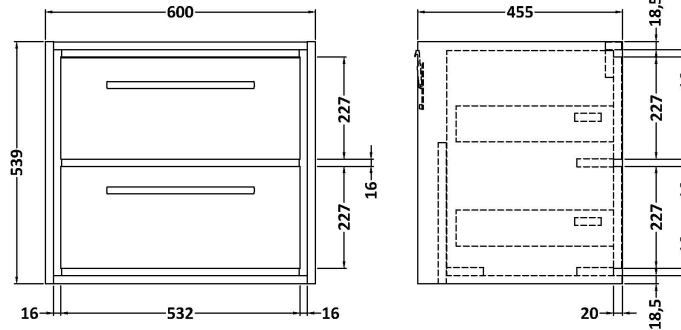

Sales Code: LIL2324WMT

Description: 600 Wh 2-Drawer Unit & Marble Top

Packaging Details

Barcode: 5056817717209

Sales Code: LOM16046

Description: 600 Marble Top (610 X 460mm)

Product Dimensions

Height (mm):	18
Width (mm):	610
Depth (mm):	460
Nett Weight (kg):	13.5

Packaging Dimensions

Height (mm):	35
Width (mm):	650
Depth (mm):	500
Gross Weight (kg):	14

Packaging Data

Box Colour:	Brown Cardboard Box
Box Qty:	1
Label Size:	100 x 50
Label Colour:	White Label
Label Qty:	1

Outer Box Dimensions (If Applicable)

Height (mm):	
Width (mm):	
Depth (mm):	
Gross Weight (kg):	
Barcode:	5056678477199

Product Details

Country of Origin:	China
Fitting Instruction:	No
CE & UKCA:	N/A
FSC Certified Materials:	Yes
Colour:	White
Construction Method:	Not Applicable
Construction Type:	Not Applicable
Cabinet Finish:	Not Applicable
Fascia Finish:	Natural Marble
Cabinet Thickness (mm):	
Fascia Thickness (mm):	14
Drawer Included:	Not Applicable
Drawer Type:	Not Applicable
No of Shelves:	0
Hinge Type:	Not Applicable
Hinge Included:	Not Applicable
Adjustable Legs:	Not Applicable
Fixings Included:	No
Handle Style:	Not Applicable
Waste Shroud:	Not Applicable
Handle Included:	Not Applicable
Handle Type:	Not Applicable

Sales Code: NFF2324

Description: 600 Wh 2 Drawer Unit (455 Deep)

Product Dimensions

Height (mm):	539
Width (mm):	600
Depth (mm):	455
Nett Weight (kg):	29

Packaging Dimensions

Height (mm):	577
Width (mm):	632
Depth (mm):	480
Gross Weight (kg):	29.5