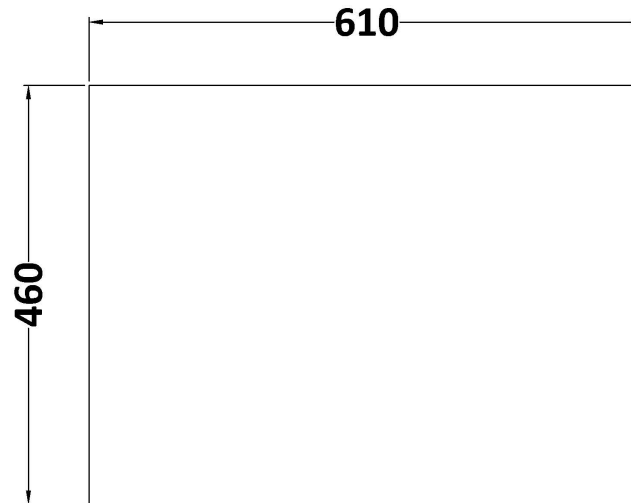

Sales Code: LIL2324WMT

Description: 600 Wh 2-Drawer Unit & Marble Top

Packaging Details

Barcode: 5056817717209

Sales Code: LOM16046

Description: 600 Marble Top (610 X 460mm)

Product Dimensions

Height (mm):	18
Width (mm):	610
Depth (mm):	460
Nett Weight (kg):	13.5

Packaging Dimensions

Height (mm):	35
Width (mm):	650
Depth (mm):	500
Gross Weight (kg):	14

Packaging Data

Box Colour:	Brown Cardboard Box
Box Qty:	1
Label Size:	100 x 50
Label Colour:	White Label
Label Qty:	1

Outer Box Dimensions (If Applicable)

Height (mm):	
Width (mm):	
Depth (mm):	
Gross Weight (kg):	
Barcode:	5056678477199

Product Details

Country of Origin:	China
Fitting Instruction:	No
CE & UKCA:	N/A
FSC Certified Materials:	Yes
Colour:	White
Construction Method:	Not Applicable
Construction Type:	Not Applicable
Cabinet Finish:	Not Applicable
Fascia Finish:	Natural Marble
Cabinet Thickness (mm):	
Fascia Thickness (mm):	14
Drawer Included:	Not Applicable
Drawer Type:	Not Applicable
No of Shelves:	0
Hinge Type:	Not Applicable
Hinge Included:	Not Applicable
Adjustable Legs:	Not Applicable
Fixings Included:	No
Handle Style:	Not Applicable
Waste Shroud:	Not Applicable
Handle Included:	Not Applicable
Handle Type:	Not Applicable

Packaging Data

Box Colour:	Brown Cardboard Box - Printed
Box Qty:	0
Label Size:	0 x 0
Label Colour:	White Label
Label Qty:	2

Outer Box Dimensions (If Applicable)

Height (mm):	
Width (mm):	
Depth (mm):	
Gross Weight (kg):	
Barcode:	5056678424032