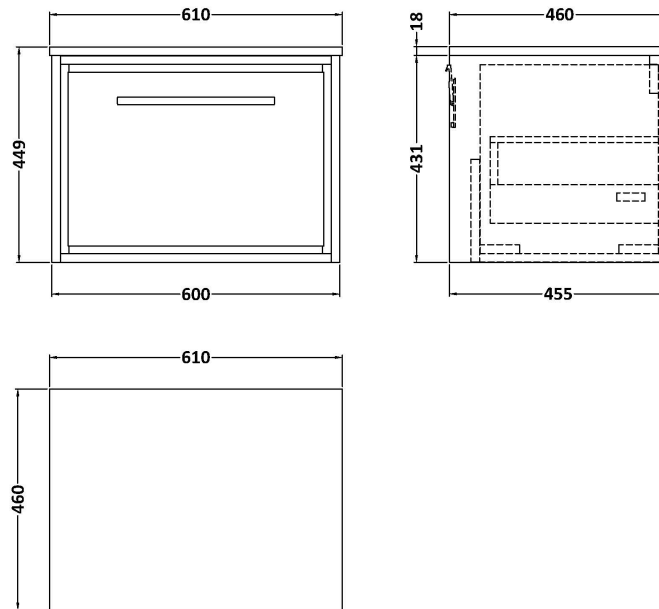

Sales Code: LIL3222GMT

Description: 600 Wh 1-Drawer Unit & Marble Top

Packaging Details

Barcode: 5056817717452

Sales Code: LOM36046

Description: 600 Marble Top (610 X 460mm)

Product Dimensions

Height (mm):	18
Width (mm):	610
Depth (mm):	460
Nett Weight (kg):	13.5

Packaging Dimensions

Height (mm):	35
Width (mm):	650
Depth (mm):	500
Gross Weight (kg):	14

Packaging Data

Box Colour:	Brown Cardboard Box
Box Qty:	1
Label Size:	100 x 50
Label Colour:	White Label
Label Qty:	1

Outer Box Dimensions (If Applicable)

Height (mm):	
Width (mm):	
Depth (mm):	
Gross Weight (kg):	
Barcode:	5056678477205

Product Details

Country of Origin:	China
Fitting Instruction:	No
CE & UKCA:	N/A
FSC Certified Materials:	Yes
Colour:	Grey
Construction Method:	Not Applicable
Construction Type:	Not Applicable
Cabinet Finish:	Not Applicable
Fascia Finish:	Natural Marble
Cabinet Thickness (mm):	
Fascia Thickness (mm):	14
Drawer Included:	Not Applicable
Drawer Type:	Not Applicable
No of Shelves:	0
Hinge Type:	Not Applicable
Hinge Included:	Not Applicable
Adjustable Legs:	Not Applicable
Fixings Included:	No
Handle Style:	Not Applicable
Waste Shroud:	Not Applicable
Handle Included:	Not Applicable
Handle Type:	Not Applicable

Sales Code: NFF3222

Description: 600 Single Drawer Unit (455 Deep)

Product Dimensions

Height (mm):	431
Width (mm):	600
Depth (mm):	455
Nett Weight (kg):	22.5

Packaging Dimensions

Height (mm):	470
Width (mm):	632
Depth (mm):	480
Gross Weight (kg):	23