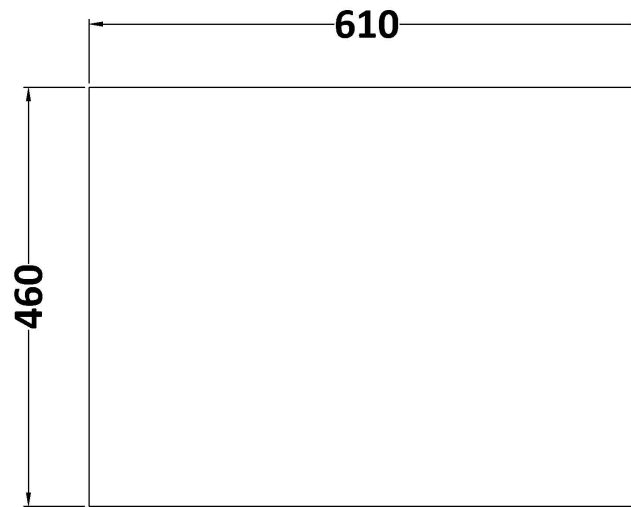

Sales Code: LIL3222GMT

Description: 600 Wh 1-Drawer Unit & Marble Top

Packaging Details

Barcode: 5056817717452

Sales Code: LOM36046

Description: 600 Marble Top (610 X 460mm)

Product Dimensions

Height (mm):	18
Width (mm):	610
Depth (mm):	460
Nett Weight (kg):	13.5

Packaging Dimensions

Height (mm):	35
Width (mm):	650
Depth (mm):	500
Gross Weight (kg):	14

Packaging Data

Box Colour:	Brown Cardboard Box
Box Qty:	1
Label Size:	100 x 50
Label Colour:	White Label
Label Qty:	1

Outer Box Dimensions (If Applicable)

Height (mm):	
Width (mm):	
Depth (mm):	
Gross Weight (kg):	
Barcode:	5056678477205

Product Details

Country of Origin:	China
Fitting Instruction:	No
CE & UKCA:	N/A
FSC Certified Materials:	Yes
Colour:	Grey
Construction Method:	Not Applicable
Construction Type:	Not Applicable
Cabinet Finish:	Not Applicable
Fascia Finish:	Natural Marble
Cabinet Thickness (mm):	
Fascia Thickness (mm):	14
Drawer Included:	Not Applicable
Drawer Type:	Not Applicable
No of Shelves:	0
Hinge Type:	Not Applicable
Hinge Included:	Not Applicable
Adjustable Legs:	Not Applicable
Fixings Included:	No
Handle Style:	Not Applicable
Waste Shroud:	Not Applicable
Handle Included:	Not Applicable
Handle Type:	Not Applicable

Packaging Data

Box Colour:	Brown Cardboard Box - Printed
Box Qty:	0
Label Size:	0 x 0
Label Colour:	White Label
Label Qty:	2

Outer Box Dimensions (If Applicable)

Height (mm):	
Width (mm):	
Depth (mm):	
Gross Weight (kg):	
Barcode:	5056678423950