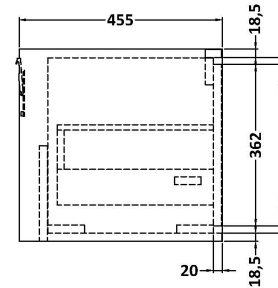

Packaging Dimensions

Height (mm):	35
Width (mm):	650
Depth (mm):	500
Gross Weight (kg):	14

Packaging Data

Box Colour:	Brown Cardboard Box
Box Qty:	1
Label Size:	100 x 50
Label Colour:	White Label
Label Qty:	1

Outer Box Dimensions (If Applicable)

Height (mm):	
Width (mm):	
Depth (mm):	
Gross Weight (kg):	
Barcode:	5056678477205

Product Details

Country of Origin:	China
Fitting Instruction:	No
CE & UKCA:	N/A
FSC Certified Materials:	Yes
Colour:	Grey
Construction Method:	Not Applicable
Construction Type:	Not Applicable
Cabinet Finish:	Not Applicable
Fascia Finish:	Natural Marble
Cabinet Thickness (mm):	
Fascia Thickness (mm):	14
Drawer Included:	Not Applicable
Drawer Type:	Not Applicable
No of Shelves:	0
Hinge Type:	Not Applicable
Hinge Included:	Not Applicable
Adjustable Legs:	Not Applicable
Fixings Included:	No
Handle Style:	Not Applicable
Waste Shroud:	Not Applicable
Handle Included:	Not Applicable
Handle Type:	Not Applicable

Sales Code: NFF3222

Description: 600 Single Drawer Unit (455 Deep)

Product Dimensions

Height (mm):	431
Width (mm):	600
Depth (mm):	455
Nett Weight (kg):	22.5

Packaging Dimensions

Height (mm):	470
Width (mm):	632
Depth (mm):	480
Gross Weight (kg):	23

Packaging Data

Box Colour:	Brown Cardboard Box - Printed
Box Qty:	0
Label Size:	0 x 0
Label Colour:	White Label
Label Qty:	2

Outer Box Dimensions (If Applicable)

Height (mm):	
Width (mm):	
Depth (mm):	
Gross Weight (kg):	
Barcode:	5056678423950