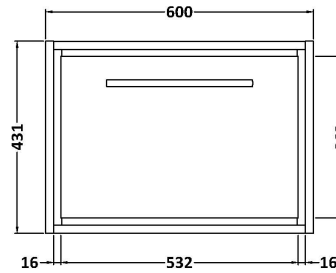

Packaging Dimensions

Height (mm):	35
Width (mm):	650
Depth (mm):	500
Gross Weight (kg):	14

Packaging Data

Box Colour:	Brown Cardboard Box
Box Qty:	1
Label Size:	100 x 50
Label Colour:	White Label
Label Qty:	1

Outer Box Dimensions (If Applicable)

Height (mm):	
Width (mm):	
Depth (mm):	
Gross Weight (kg):	
Barcode:	5056678477205

Product Details

Country of Origin:	China
Fitting Instruction:	No
CE & UKCA:	N/A
FSC Certified Materials:	Yes
Colour:	Grey
Construction Method:	Not Applicable
Construction Type:	Not Applicable
Cabinet Finish:	Not Applicable
Fascia Finish:	Natural Marble
Cabinet Thickness (mm):	
Fascia Thickness (mm):	14
Drawer Included:	Not Applicable
Drawer Type:	Not Applicable
No of Shelves:	0
Hinge Type:	Not Applicable
Hinge Included:	Not Applicable
Adjustable Legs:	Not Applicable
Fixings Included:	No
Handle Style:	Not Applicable
Waste Shroud:	Not Applicable
Handle Included:	Not Applicable
Handle Type:	Not Applicable

Sales Code: NFF3222

Description: 600 Single Drawer Unit (455 Deep)

Product Dimensions

Height (mm):	431
Width (mm):	600
Depth (mm):	455
Nett Weight (kg):	22.5

Packaging Dimensions

Height (mm):	470
Width (mm):	632
Depth (mm):	480
Gross Weight (kg):	23

Packaging Data

Box Colour:	Brown Cardboard Box - Printed
Box Qty:	0
Label Size:	0 x 0
Label Colour:	White Label
Label Qty:	2

Outer Box Dimensions (If Applicable)

Height (mm):	
Width (mm):	
Depth (mm):	
Gross Weight (kg):	
Barcode:	5056678423950