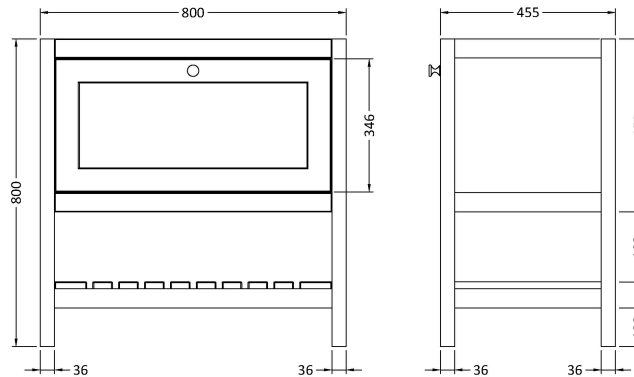

Sales Code: BEX327M

Description: 800 F/S Drawer Contemporary Basin 3Th

Packaging Details

Barcode: 5056817714543

Sales Code: BEX327N

Description: 800 F/S Single Drawer Unit

Product Dimensions

Height (mm):	800
Width (mm):	795
Depth (mm):	450
Nett Weight (kg):	25.5

Packaging Dimensions

Height (mm):	820
Width (mm):	820
Depth (mm):	475
Gross Weight (kg):	26

Packaging Data

Box Colour:	Brown Cardboard Box
Box Qty:	1
Label Size:	150 x 100
Label Colour:	White Label
Label Qty:	2

Outer Box Dimensions (If Applicable)

Height (mm):	
Width (mm):	
Depth (mm):	
Gross Weight (kg):	
Barcode:	5056678497708

Product Details

Country of Origin:	Ireland
Fitting Instruction:	No
CE & UKCA:	
FSC Certified Materials:	Yes
Colour:	Indigo Blue
Construction Method:	Cam & Wood Dowel
Construction Type:	Rigid
Cabinet Finish:	MFC Smooth Matt
Fascia Finish:	MFC Smooth Matt
Cabinet Thickness (mm):	18
Fascia Thickness (mm):	18
Drawer Included:	Yes
Drawer Type:	80mm High Metal S/C Inc Galler
No of Shelves:	1
Hinge Type:	Not Applicable
Hinge Included:	No
Adjustable Legs:	Not Applicable
Fixings Included:	Not Required
Handle Style:	Traditional
Waste Shroud:	Yes
Handle Included:	Yes
Handle Type:	Knob

Sales Code: CBM635

Description: 800 X 460 Contemporary Basin 3Th

Product Dimensions

Height (mm):	45
Width (mm):	813
Depth (mm):	461
Nett Weight (kg):	22.2

Packaging Dimensions

Height (mm):	490
Width (mm):	850
Depth (mm):	220
Gross Weight (kg):	22.5