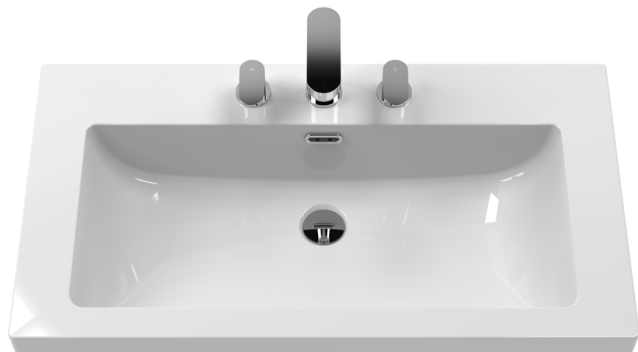

Sales Code: BEX327M

Description: 800 F/S Drawer Contemporary Basin 3Th

Packaging Details

Barcode: 5056817714543

Sales Code: BEX327N

Description: 800 F/S Single Drawer Unit

Product Dimensions

Height (mm):	800
Width (mm):	795
Depth (mm):	450
Nett Weight (kg):	25.5

Outer Box Dimensions (If Applicable)

Height (mm):	
Width (mm):	
Depth (mm):	
Gross Weight (kg):	
Barcode:	5056678497708

Product Details

Country of Origin:	Ireland
Fitting Instruction:	No
CE & UKCA:	
FSC Certified Materials:	Yes
Colour:	Indigo Blue
Construction Method:	Cam & Wood Dowel
Construction Type:	Rigid
Cabinet Finish:	MFC Smooth Matt
Fascia Finish:	MFC Smooth Matt
Cabinet Thickness (mm):	18
Fascia Thickness (mm):	18
Drawer Included:	Yes
Drawer Type:	80mm High Metal S/C Inc Galler
No of Shelves:	1
Hinge Type:	Not Applicable
Hinge Included:	No
Adjustable Legs:	Not Applicable
Fixings Included:	Not Required
Handle Style:	Traditional
Waste Shroud:	Yes
Handle Included:	Yes
Handle Type:	Knob

Sales Code: CBM635

Description: 800 X 460 Contemporary Basin 3Th

Product Dimensions

Height (mm):	45
Width (mm):	813
Depth (mm):	461
Nett Weight (kg):	22.2

Packaging Dimensions

Height (mm):	490
Width (mm):	850
Depth (mm):	220
Gross Weight (kg):	22.5