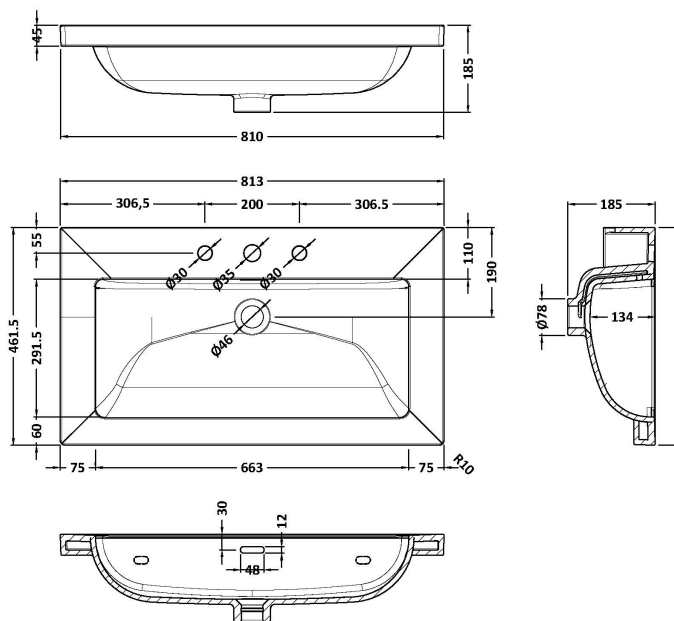

Packaging Dimensions

Height (mm):	820
Width (mm):	820
Depth (mm):	475
Gross Weight (kg):	26

Packaging Data

Box Colour:	Brown Cardboard Box
Box Qty:	1
Label Size:	150 x 100
Label Colour:	White Label
Label Qty:	2

Outer Box Dimensions (If Applicable)

Height (mm):	
Width (mm):	
Depth (mm):	
Gross Weight (kg):	
Barcode:	5056678497708

Product Details

Country of Origin:	Ireland
Fitting Instruction:	No
CE & UKCA:	
FSC Certified Materials:	Yes
Colour:	Indigo Blue
Construction Method:	Cam & Wood Dowel
Construction Type:	Rigid
Cabinet Finish:	MFC Smooth Matt
Fascia Finish:	MFC Smooth Matt
Cabinet Thickness (mm):	18
Fascia Thickness (mm):	18
Drawer Included:	Yes
Drawer Type:	80mm High Metal S/C Inc Galler
No of Shelves:	1
Hinge Type:	Not Applicable
Hinge Included:	No
Adjustable Legs:	Not Applicable
Fixings Included:	Not Required
Handle Style:	Traditional
Waste Shroud:	Yes
Handle Included:	Yes
Handle Type:	Knob

Sales Code: CBM635

Description: 800 X 460 Contemporary Basin 3Th

Product Dimensions

Height (mm):	45
Width (mm):	813
Depth (mm):	461
Nett Weight (kg):	22.2

Packaging Dimensions

Height (mm):	490
Width (mm):	850
Depth (mm):	220
Gross Weight (kg):	22.5

Packaging Data

Box Colour:	Brown Cardboard Box - Printed
Box Qty:	1
Label Size:	100 x 50
Label Colour:	White Label
Label Qty:	2

Outer Box Dimensions (If Applicable)

Height (mm):	
Width (mm):	
Depth (mm):	
Gross Weight (kg):	
Barcode:	5056678485279