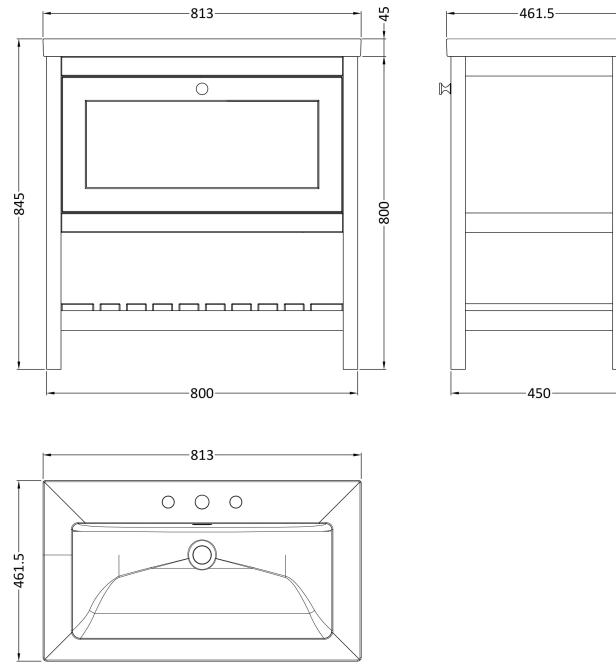

Sales Code: BEX327M

Description: 800 F/S Drawer Contemporary Basin 3Th

Packaging Details

Barcode: 5056817714543

Sales Code: BEX327N

Description: 800 F/S Single Drawer Unit

Product Dimensions

Height (mm):	800
Width (mm):	795
Depth (mm):	450
Nett Weight (kg):	25.5

Packaging Dimensions

Height (mm):	820
Width (mm):	820
Depth (mm):	475
Gross Weight (kg):	26

Packaging Data

Box Colour:	Brown Cardboard Box
Box Qty:	1
Label Size:	150 x 100
Label Colour:	White Label
Label Qty:	2

Outer Box Dimensions (If Applicable)

Height (mm):	
Width (mm):	
Depth (mm):	
Gross Weight (kg):	
Barcode:	5056678497708

Product Details

Country of Origin:	Ireland
Fitting Instruction:	No
CE & UKCA:	
FSC Certified Materials:	Yes
Colour:	Indigo Blue
Construction Method:	Cam & Wood Dowel
Construction Type:	Rigid
Cabinet Finish:	MFC Smooth Matt
Fascia Finish:	MFC Smooth Matt
Cabinet Thickness (mm):	18
Fascia Thickness (mm):	18
Drawer Included:	Yes
Drawer Type:	80mm High Metal S/C Inc Galler
No of Shelves:	1
Hinge Type:	Not Applicable
Hinge Included:	No
Adjustable Legs:	Not Applicable
Fixings Included:	Not Required
Handle Style:	Traditional
Waste Shroud:	Yes
Handle Included:	Yes
Handle Type:	Knob

Sales Code: CBM635

Description: 800 X 460 Contemporary Basin 3Th

Product Dimensions

Height (mm):	45
Width (mm):	813
Depth (mm):	461
Nett Weight (kg):	22.2

Packaging Dimensions

Height (mm):	490
Width (mm):	850
Depth (mm):	220
Gross Weight (kg):	22.5