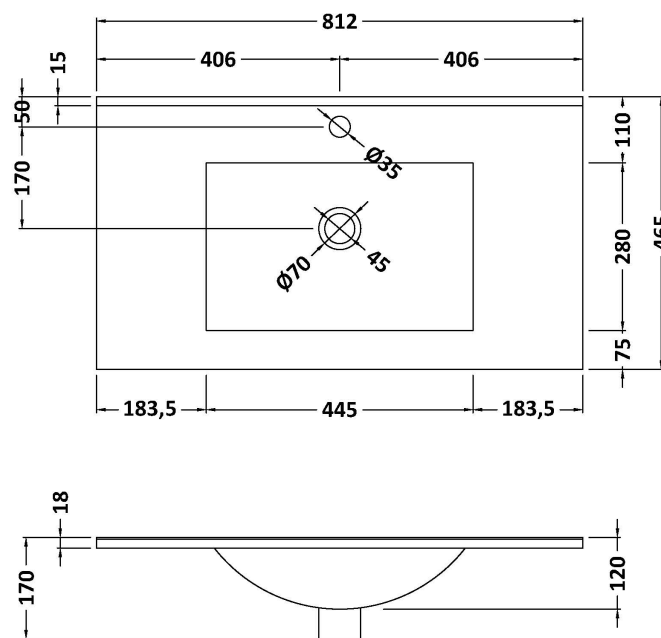

### Product Dimensions

Height (mm):	18
Width (mm):	812
Depth (mm):	465
Nett Weight (kg):	17

### Packaging Dimensions

Height (mm):	195
Width (mm):	825
Depth (mm):	480
Gross Weight (kg):	17.5

### Product Dimensions

Height (mm):	431
Width (mm):	800
Depth (mm):	455
Nett Weight (kg):	30

### Packaging Dimensions

Height (mm):	470
Width (mm):	832
Depth (mm):	480
Gross Weight (kg):	30.5