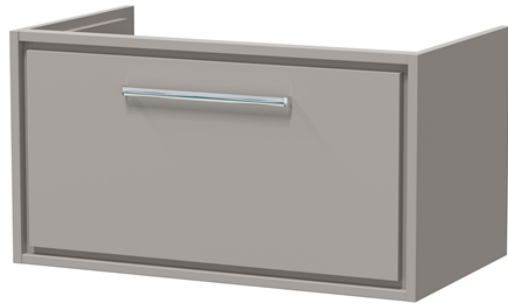

Sales Code: NFF3225

Description: 800 Single Drawer Unit (455 Deep)

Product Dimensions

Height (mm):	431
Width (mm):	800
Depth (mm):	455
Nett Weight (kg):	30

Packaging Dimensions

Height (mm):	470
Width (mm):	832
Depth (mm):	480
Gross Weight (kg):	30.5

Packaging Data

Box Colour:	Brown Cardboard Box - Printed
Box Qty:	0
Label Size:	0 x 0
Label Colour:	White Label
Label Qty:	2

Outer Box Dimensions (If Applicable)

Height (mm):	
Width (mm):	
Depth (mm):	
Gross Weight (kg):	
Barcode:	5056678423912

Product Details

Country of Origin:	China
Fitting Instruction:	No
CE & UKCA:	N/A
FSC Certified Materials:	Yes
Colour:	Pebble Grey
Construction Method:	Cam & Wood Dowel
Construction Type:	Rigid
Cabinet Finish:	MFC Textured Woodgrain
Fascia Finish:	MFC Textured Woodgrain
Cabinet Thickness (mm):	18
Fascia Thickness (mm):	18
Drawer Included:	Yes
Drawer Type:	80mm High Metal S/C Inc Galler
No of Shelves:	0
Hinge Type:	Not Applicable
Hinge Included:	Not Applicable
Adjustable Legs:	No, Not Required
Fixings Included:	Yes
Handle Style:	Contemporary
Waste Shroud:	Yes
Handle Included:	Yes, Supplied
Handle Type:	D-Shape