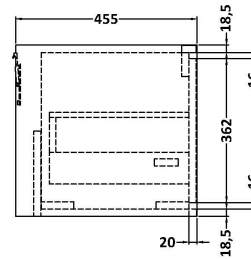

### Product Dimensions

Height (mm):	18
Width (mm):	812
Depth (mm):	465
Nett Weight (kg):	17

### Packaging Dimensions

Height (mm):	195
Width (mm):	825
Depth (mm):	480
Gross Weight (kg):	17.5

### Outer Box Dimensions (If Applicable)

Height (mm):	
Width (mm):	
Depth (mm):	
Gross Weight (kg):	
Barcode:	5056678482742

### Product Dimensions

Height (mm):	431
Width (mm):	800
Depth (mm):	455
Nett Weight (kg):	30