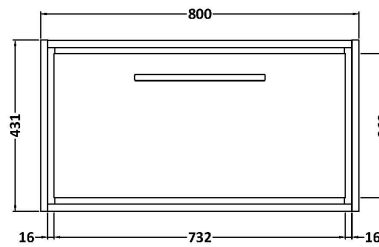

### Product Dimensions

Height (mm):	18
Width (mm):	812
Depth (mm):	465
Nett Weight (kg):	17

### Packaging Dimensions

Height (mm):	195
Width (mm):	825
Depth (mm):	480
Gross Weight (kg):	17.5

### Outer Box Dimensions (If Applicable)

Height (mm):	
Width (mm):	
Depth (mm):	
Gross Weight (kg):	
Barcode:	5056678482742

### Product Dimensions

Height (mm):	431
Width (mm):	800
Depth (mm):	455
Nett Weight (kg):	30