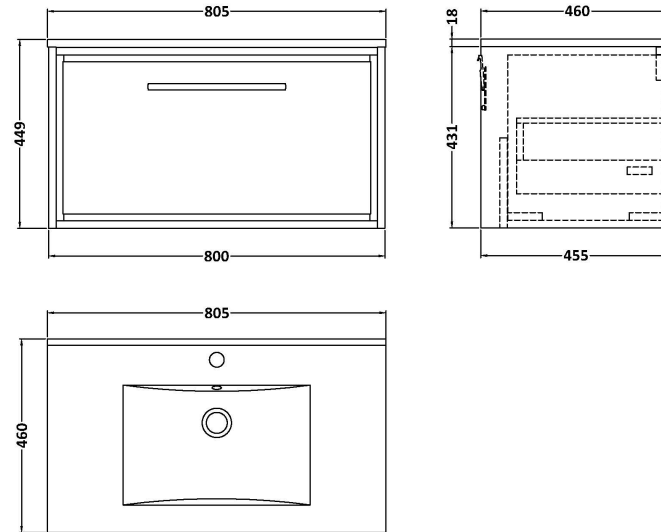

Sales Code: LIL3225C

Description: 800 Wh 1-Drwr Unit Minimalist Basin 1Th

Packaging Details

Barcode: 5056678423318