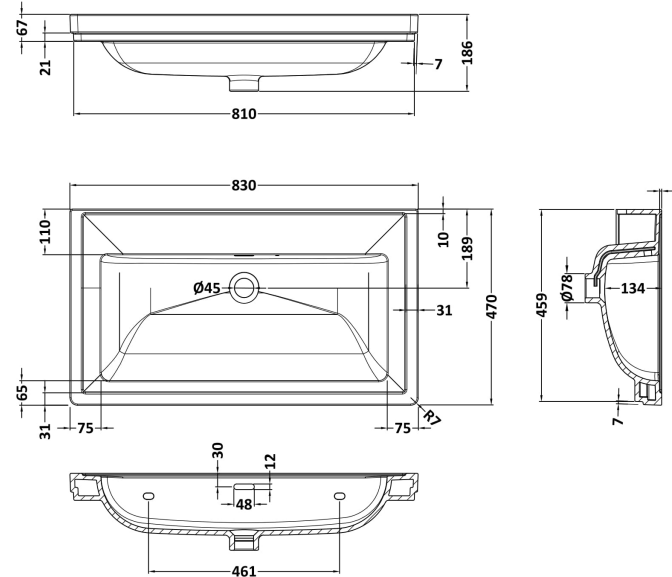

### Packaging Details

Barcode: 5056817718275

Sales Code: CBM515

Description: 800 Classique Basin 0Th

**Product Dimensions**

Height (mm):	67
Width (mm):	830
Depth (mm):	470
Nett Weight (kg):	21.5

**Packaging Dimensions**

Height (mm):	490
Width (mm):	850
Depth (mm):	220
Gross Weight (kg):	21.5

**Packaging Data**

Box Colour:	Brown Cardboard Box - Printed
Box Qty:	1
Label Size:	100 x 50
Label Colour:	White Label
Label Qty:	2

### Product Dimensions

Height (mm):	539
Width (mm):	800
Depth (mm):	455
Nett Weight (kg):	39

### Packaging Dimensions

Height (mm):	577
Width (mm):	832
Depth (mm):	480
Gross Weight (kg):	39.5