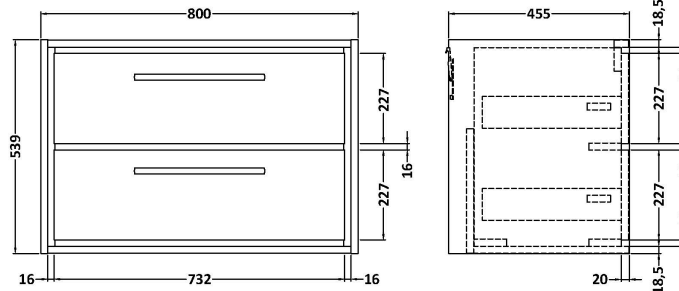

Height (mm):	490
Width (mm):	850
Depth (mm):	220
Gross Weight (kg):	21.5

**Packaging Data**

Box Colour:	Brown Cardboard Box - Printed
Box Qty:	1
Label Size:	100 x 50
Label Colour:	White Label
Label Qty:	2

**Outer Box Dimensions (If Applicable)**

Height (mm):	
Width (mm):	
Depth (mm):	
Gross Weight (kg):	
Barcode:	5056678431207

**Product Details**

Country of Origin:	Utd.Arab.Emir.	
Fitting Instruction:	No	
Certification: CE & UKCA: No	WRAS: N/A	WRAS No: N/A
Product Material:	Fireclay	
Fixing Supplied:	No	

### Product Dimensions

Height (mm):	539
Width (mm):	800
Depth (mm):	455
Nett Weight (kg):	39

### Packaging Dimensions

Height (mm):	577
Width (mm):	832
Depth (mm):	480
Gross Weight (kg):	39.5