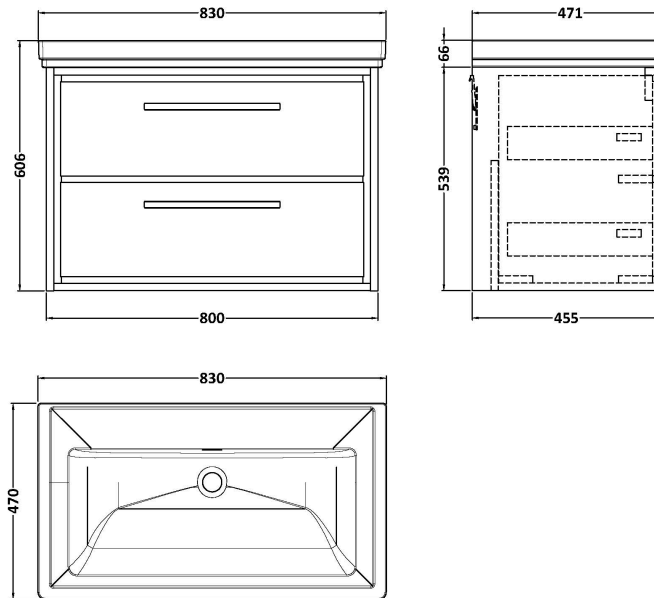

### Packaging Details

Barcode: 5056817718275

Sales Code: CBM515

Description: 800 Classique Basin 0Th

**Product Dimensions**

Height (mm):	67
Width (mm):	830
Depth (mm):	470
Nett Weight (kg):	21.5

**Packaging Dimensions**

Height (mm):	490
Width (mm):	850
Depth (mm):	220
Gross Weight (kg):	21.5

**Packaging Data**

Box Colour:	Brown Cardboard Box - Printed
Box Qty:	1
Label Size:	100 x 50
Label Colour:	White Label
Label Qty:	2

### Product Dimensions

Height (mm):	539
Width (mm):	800
Depth (mm):	455
Nett Weight (kg):	39

### Packaging Dimensions

Height (mm):	577
Width (mm):	832
Depth (mm):	480
Gross Weight (kg):	39.5