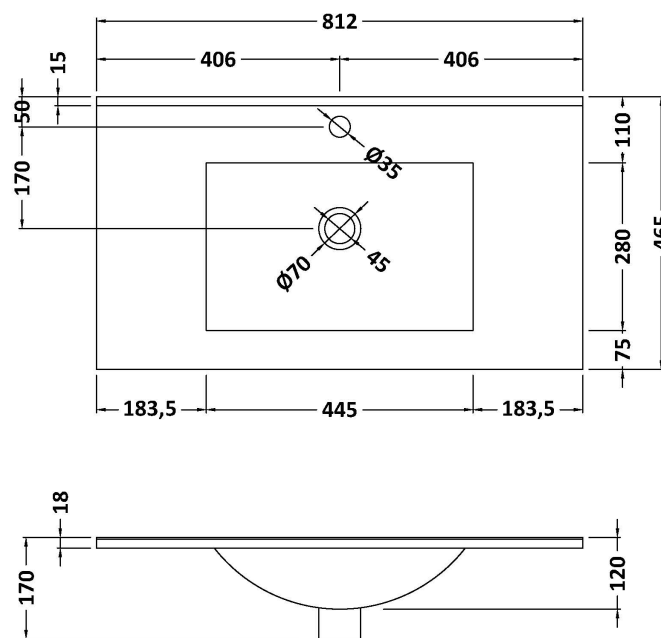

Sales Code: LIL2326C

Description: 800 Wh 2-Drwr Unit Minimalist Basin 1Th

Packaging Details

Barcode: 5056678423295

Sales Code: BAST9080E

Description: 800X460mm 1T/H Minimalist Basin Top

Product Dimensions

Height (mm):	18
Width (mm):	812
Depth (mm):	465
Nett Weight (kg):	17

Packaging Dimensions

Height (mm):	195
Width (mm):	825
Depth (mm):	480
Gross Weight (kg):	17.5

Packaging Data

Box Colour:	Brown Cardboard Box - Printed
Box Qty:	1
Label Size:	100 x 50
Label Colour:	White Label
Label Qty:	2

Outer Box Dimensions (If Applicable)

Height (mm):	
Width (mm):	
Depth (mm):	
Gross Weight (kg):	
Barcode:	5056678482742

Product Details

Country of Origin:	China
Fitting Instruction:	No
Certification: CE & UKCA:	No
WRAS:	N/A
WRAS No:	N/A
Product Material:	Vitreous China
Fixing Supplied:	No

Product Dimensions

Height (mm):	539
Width (mm):	800
Depth (mm):	455
Nett Weight (kg):	39

Packaging Dimensions

Height (mm):	577
Width (mm):	832
Depth (mm):	480
Gross Weight (kg):	39.5

Packaging Data

Box Colour:	Brown Cardboard Box - Printed
Box Qty:	0
Label Size:	0 x 0
Label Colour:	White Label
Label Qty:	2