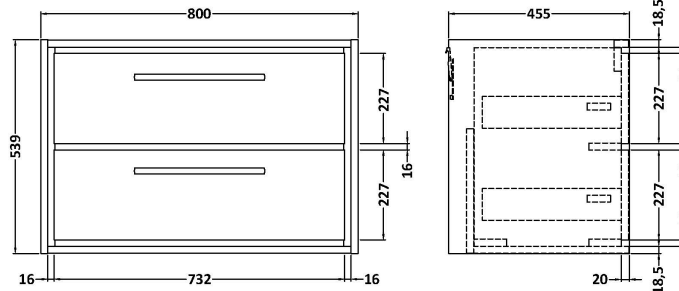

Sales Code: LIL2326C

Description: 800 Wh 2-Drwr Unit Minimalist Basin 1Th

Packaging Details

Barcode: 5056678423295

Sales Code: BAST9080E

Description: 800X460mm 1T/H Minimalist Basin Top

Product Dimensions

Height (mm):	18
Width (mm):	812
Depth (mm):	465
Nett Weight (kg):	17

Packaging Dimensions

Height (mm):	195
Width (mm):	825
Depth (mm):	480
Gross Weight (kg):	17.5

Packaging Data

Box Colour:	Brown Cardboard Box - Printed
Box Qty:	1
Label Size:	100 x 50
Label Colour:	White Label
Label Qty:	2

Outer Box Dimensions (If Applicable)

Height (mm):	
Width (mm):	
Depth (mm):	
Gross Weight (kg):	
Barcode:	5056678482742

Product Details

Country of Origin:	China
Fitting Instruction:	No
Certification: CE & UKCA:	No
WRAS:	N/A
WRAS No:	N/A
Product Material:	Vitreous China
Fixing Supplied:	No

Product Dimensions

Height (mm):	539
Width (mm):	800
Depth (mm):	455
Nett Weight (kg):	39

Packaging Dimensions

Height (mm):	577
Width (mm):	832
Depth (mm):	480
Gross Weight (kg):	39.5

Packaging Data

Box Colour:	Brown Cardboard Box - Printed
Box Qty:	0
Label Size:	0 x 0
Label Colour:	White Label
Label Qty:	2