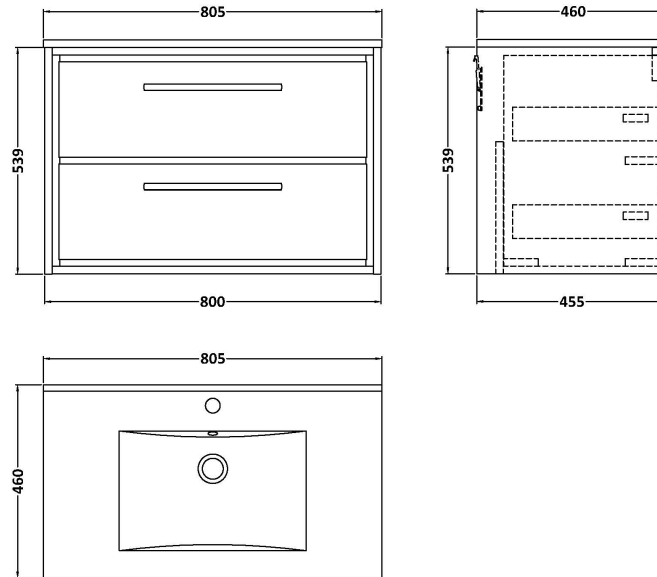

Sales Code: LIL2326C

Description: 800 Wh 2-Drwr Unit Minimalist Basin 1Th

Packaging Details

Barcode: 5056678423295

Sales Code: BAST9080E

Description: 800X460mm 1T/H Minimalist Basin Top

Product Dimensions

Height (mm):	18
Width (mm):	812
Depth (mm):	465
Nett Weight (kg):	17

Packaging Dimensions

Height (mm):	195
Width (mm):	825
Depth (mm):	480
Gross Weight (kg):	17.5

Packaging Data

Box Colour:	Brown Cardboard Box - Printed
Box Qty:	1
Label Size:	100 x 50
Label Colour:	White Label
Label Qty:	2

Outer Box Dimensions (If Applicable)

Height (mm):	
Width (mm):	
Depth (mm):	
Gross Weight (kg):	
Barcode:	5056678482742

Product Details

Country of Origin:	China
Fitting Instruction:	No
Certification: CE & UKCA:	No
WRAS:	N/A
WRAS No:	N/A
Product Material:	Vitreous China
Fixing Supplied:	No

Product Dimensions

Height (mm):	539
Width (mm):	800
Depth (mm):	455
Nett Weight (kg):	39

Packaging Dimensions

Height (mm):	577
Width (mm):	832
Depth (mm):	480
Gross Weight (kg):	39.5

Packaging Data

Box Colour:	Brown Cardboard Box - Printed
Box Qty:	0
Label Size:	0 x 0
Label Colour:	White Label
Label Qty:	2