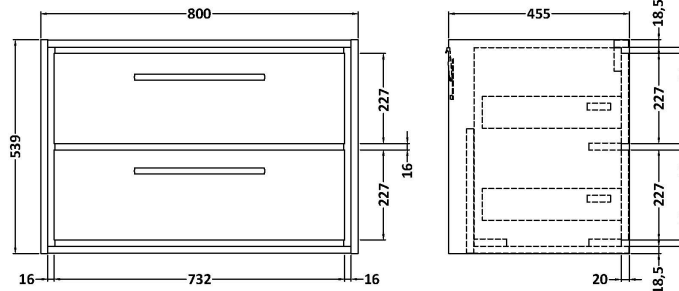

Packaging Dimensions

Height (mm):	490
Width (mm):	850
Depth (mm):	220
Gross Weight (kg):	22.5

Packaging Data

Box Colour:	Brown Cardboard Box - Printed
Box Qty:	1
Label Size:	100 x 50
Label Colour:	White Label
Label Qty:	2

Outer Box Dimensions (If Applicable)

Height (mm):	
Width (mm):	
Depth (mm):	
Gross Weight (kg):	
Barcode:	5056678485262

Product Details

Country of Origin:	Utd.Arab.Emir.	
Fitting Instruction:	No	
Certification: CE & UKCA:	No	WRAS: N/A WRAS No: N/A
Product Material:	Fireclay	
Fixing Supplied:	No	

Basins: Tap Hole: One Taphole Chain Stay Hole: No
Template: Not Required Waste Type Req: Slotted
Overflow Inc: Yes Overflow Cover: Yes
Inner Bowl Depth (mm): 134mm

Sales Code: NFF2326

Description: 800 Wh 2-Drawer Unit (455 Deep)

Product Dimensions

Height (mm):	539
Width (mm):	800
Depth (mm):	455
Nett Weight (kg):	39

Packaging Dimensions

Height (mm):	577
Width (mm):	832
Depth (mm):	480
Gross Weight (kg):	39.5

Packaging Data

Box Colour:	Brown Cardboard Box - Printed
Box Qty:	0
Label Size:	0 x 0
Label Colour:	White Label
Label Qty:	2