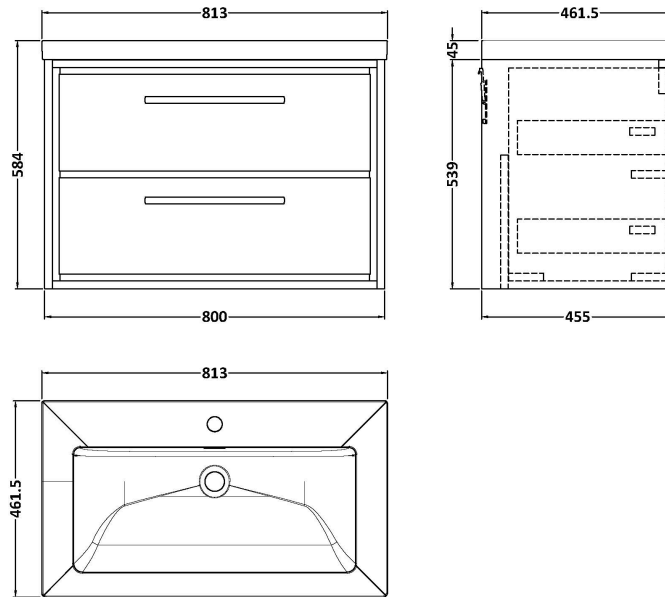

Sales Code: LIL2326L

Description: 800 Wh 2-Drawer Unit Contemp Basin 1Th

Packaging Details

Barcode: 5056678413975

Sales Code: CBM605

Description: 800 X 460 Contemporary Basin 1Th

Product Dimensions

Height (mm):	45
Width (mm):	813
Depth (mm):	461
Nett Weight (kg):	22.2

Packaging Dimensions

Height (mm):	490
Width (mm):	850
Depth (mm):	220
Gross Weight (kg):	22.5

Packaging Data

Box Colour:	Brown Cardboard Box - Printed
Box Qty:	1
Label Size:	100 x 50
Label Colour:	White Label
Label Qty:	2

Outer Box Dimensions (If Applicable)

Height (mm):	
Width (mm):	
Depth (mm):	
Gross Weight (kg):	
Barcode:	5056678485262

Product Details

Country of Origin:	Utd.Arab.Emir.	
Fitting Instruction:	No	
Certification: CE & UKCA:	No	WRAS: N/A WRAS No: N/A
Product Material:	Fireclay	
Fixing Supplied:	No	

Product Dimensions

Height (mm):	539
Width (mm):	800
Depth (mm):	455
Nett Weight (kg):	39

Packaging Dimensions

Height (mm):	577
Width (mm):	832
Depth (mm):	480
Gross Weight (kg):	39.5

Packaging Data

Box Colour:	Brown Cardboard Box - Printed
Box Qty:	0
Label Size:	0 x 0
Label Colour:	White Label
Label Qty:	2