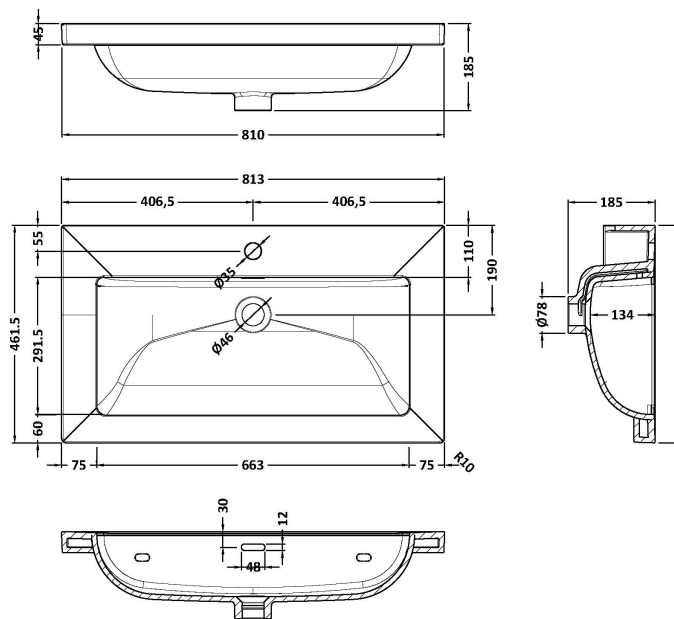

Sales Code: LIL2326L

Description: 800 Wh 2-Drawer Unit Contemp Basin 1Th

Packaging Details

Barcode: 5056678413975

Sales Code: CBM605

Description: 800 X 460 Contemporary Basin 1Th

Product Dimensions

Height (mm):	45
Width (mm):	813
Depth (mm):	461
Nett Weight (kg):	22.2

Packaging Dimensions

Height (mm):	490
Width (mm):	850
Depth (mm):	220
Gross Weight (kg):	22.5

Packaging Data

Box Colour:	Brown Cardboard Box - Printed
Box Qty:	1
Label Size:	100 x 50
Label Colour:	White Label
Label Qty:	2

Outer Box Dimensions (If Applicable)

Height (mm):	
Width (mm):	
Depth (mm):	
Gross Weight (kg):	
Barcode:	5056678485262

Product Details

Country of Origin:	Utd.Arab.Emir.	
Fitting Instruction:	No	
Certification: CE & UKCA:	No	WRAS: N/A WRAS No: N/A
Product Material:	Fireclay	
Fixing Supplied:	No	

Product Dimensions

Height (mm):	539
Width (mm):	800
Depth (mm):	455
Nett Weight (kg):	39

Packaging Dimensions

Height (mm):	577
Width (mm):	832
Depth (mm):	480
Gross Weight (kg):	39.5

Packaging Data

Box Colour:	Brown Cardboard Box - Printed
Box Qty:	0
Label Size:	0 x 0
Label Colour:	White Label
Label Qty:	2