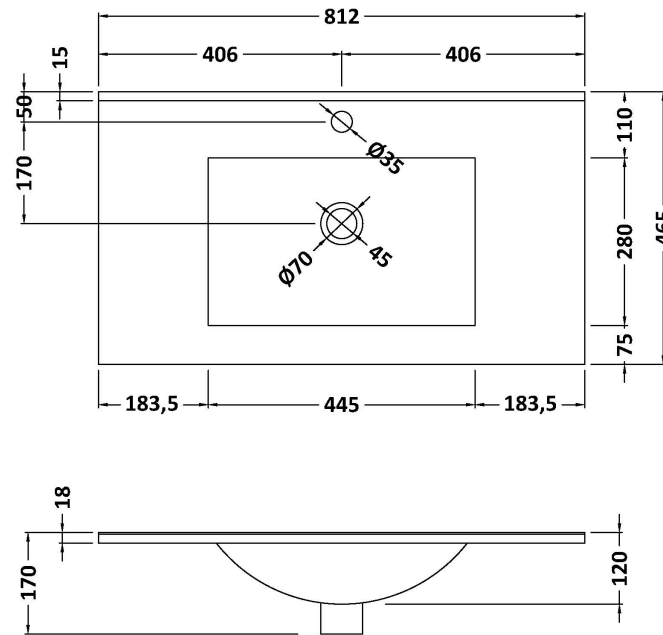

Sales Code: LIL3126C

Description: 800 Wh 2-Drwr Unit Minimalist Basin 1Th

Packaging Details

Barcode: 5056678423271

Sales Code: BAST9080E

Description: 800X460mm 1T/H Minimalist Basin Top

Product Dimensions

Height (mm):	18
Width (mm):	812
Depth (mm):	465
Nett Weight (kg):	17

Packaging Dimensions

Height (mm):	195
Width (mm):	825
Depth (mm):	480
Gross Weight (kg):	17.5

Packaging Data

Box Colour:	Brown Cardboard Box - Printed
Box Qty:	1
Label Size:	100 x 50
Label Colour:	White Label
Label Qty:	2

Outer Box Dimensions (If Applicable)

Height (mm):	
Width (mm):	
Depth (mm):	
Gross Weight (kg):	
Barcode:	5056678482742

Product Details

Country of Origin:	China
Fitting Instruction:	No
Certification: CE & UKCA:	No
WRAS:	N/A
WRAS No:	N/A
Product Material:	Vitreous China
Fixing Supplied:	No

Product Dimensions

Height (mm):	539
Width (mm):	800
Depth (mm):	455
Nett Weight (kg):	39

Packaging Dimensions

Height (mm):	577
Width (mm):	832
Depth (mm):	480
Gross Weight (kg):	39.5

Packaging Data

Box Colour:	Brown Cardboard Box - Printed
Box Qty:	0
Label Size:	0 x 0
Label Colour:	White Label
Label Qty:	2