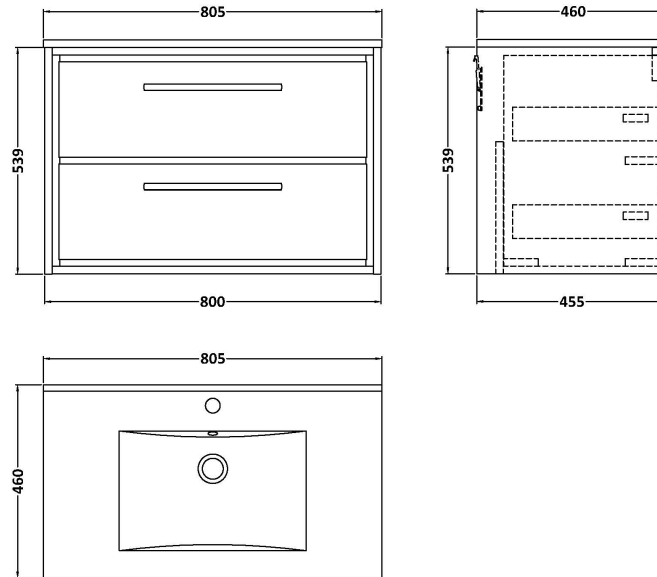

Sales Code: LIL3126C

Description: 800 Wh 2-Drwr Unit Minimalist Basin 1Th

Packaging Details

Barcode: 5056678423271

Sales Code: BAST9080E

Description: 800X460mm 1T/H Minimalist Basin Top

Product Dimensions

Height (mm):	18
Width (mm):	812
Depth (mm):	465
Nett Weight (kg):	17

Packaging Dimensions

Height (mm):	195
Width (mm):	825
Depth (mm):	480
Gross Weight (kg):	17.5

Packaging Data

Box Colour:	Brown Cardboard Box - Printed
Box Qty:	1
Label Size:	100 x 50
Label Colour:	White Label
Label Qty:	2

Outer Box Dimensions (If Applicable)

Height (mm):	
Width (mm):	
Depth (mm):	
Gross Weight (kg):	
Barcode:	5056678482742

Product Details

Country of Origin:	China
Fitting Instruction:	No
Certification: CE & UKCA:	No
WRAS:	N/A
WRAS No:	N/A
Product Material:	Vitreous China
Fixing Supplied:	No

Product Dimensions

Height (mm):	539
Width (mm):	800
Depth (mm):	455
Nett Weight (kg):	39

Packaging Dimensions

Height (mm):	577
Width (mm):	832
Depth (mm):	480
Gross Weight (kg):	39.5

Packaging Data

Box Colour:	Brown Cardboard Box - Printed
Box Qty:	0
Label Size:	0 x 0
Label Colour:	White Label
Label Qty:	2