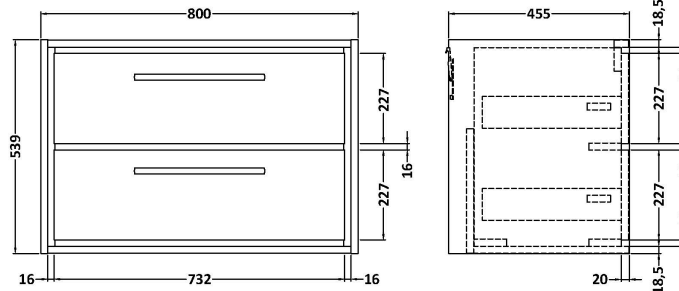

Sales Code: LIL3126C

Description: 800 Wh 2-Drwr Unit Minimalist Basin 1Th

Packaging Details

Barcode: 5056678423271

Sales Code: BAST9080E

Description: 800X460mm 1T/H Minimalist Basin Top

Product Dimensions

Height (mm):	18
Width (mm):	812
Depth (mm):	465
Nett Weight (kg):	17

Packaging Dimensions

Height (mm):	195
Width (mm):	825
Depth (mm):	480
Gross Weight (kg):	17.5

Packaging Data

Box Colour:	Brown Cardboard Box - Printed
Box Qty:	1
Label Size:	100 x 50
Label Colour:	White Label
Label Qty:	2

Outer Box Dimensions (If Applicable)

Height (mm):	
Width (mm):	
Depth (mm):	
Gross Weight (kg):	
Barcode:	5056678482742

Product Details

Country of Origin:	China
Fitting Instruction:	No
Certification: CE & UKCA:	No
WRAS:	N/A
WRAS No:	N/A
Product Material:	Vitreous China
Fixing Supplied:	No

Product Dimensions

Height (mm):	539
Width (mm):	800
Depth (mm):	455
Nett Weight (kg):	39

Packaging Dimensions

Height (mm):	577
Width (mm):	832
Depth (mm):	480
Gross Weight (kg):	39.5

Packaging Data

Box Colour:	Brown Cardboard Box - Printed
Box Qty:	0
Label Size:	0 x 0
Label Colour:	White Label
Label Qty:	2