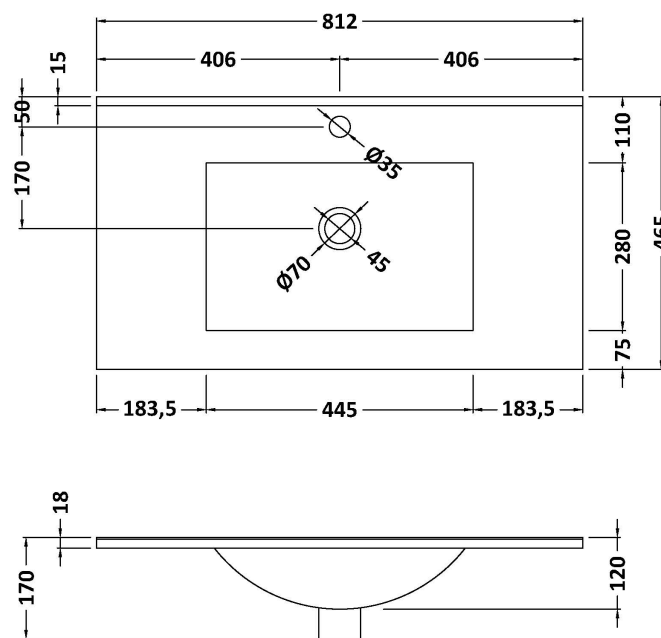

Sales Code: LIL3226C

Description: 800 Wh 2-Drwr Unit Minimalist Basin 1Th

Packaging Details

Barcode: 5056678423288

Sales Code: BAST9080E

Description: 800X460mm 1T/H Minimalist Basin Top

Product Dimensions

Height (mm):	18
Width (mm):	812
Depth (mm):	465
Nett Weight (kg):	17

Packaging Dimensions

Height (mm):	195
Width (mm):	825
Depth (mm):	480
Gross Weight (kg):	17.5

Packaging Data

Box Colour:	Brown Cardboard Box - Printed
Box Qty:	1
Label Size:	100 x 50
Label Colour:	White Label
Label Qty:	2

Outer Box Dimensions (If Applicable)

Height (mm):	
Width (mm):	
Depth (mm):	
Gross Weight (kg):	
Barcode:	5056678482742

Product Details

Country of Origin:	China
Fitting Instruction:	No
Certification: CE & UKCA:	No WRAS: N/A WRAS No: N/A
Product Material:	Vitreous China
Fixing Supplied:	No

Product Dimensions

Height (mm):	539
Width (mm):	800
Depth (mm):	455
Nett Weight (kg):	39

Packaging Dimensions

Height (mm):	577
Width (mm):	832
Depth (mm):	480
Gross Weight (kg):	39.5

Packaging Data

Box Colour:	Brown Cardboard Box - Printed
Box Qty:	0
Label Size:	0 x 0
Label Colour:	White Label
Label Qty:	2