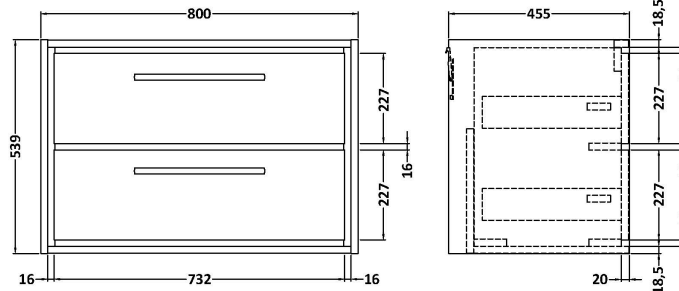

Sales Code: LIL3226C

Description: 800 Wh 2-Drwr Unit Minimalist Basin 1Th

Packaging Details

Barcode: 5056678423288

Sales Code: BAST9080E

Description: 800X460mm 1T/H Minimalist Basin Top

Product Dimensions

Height (mm):	18
Width (mm):	812
Depth (mm):	465
Nett Weight (kg):	17

Packaging Dimensions

Height (mm):	195
Width (mm):	825
Depth (mm):	480
Gross Weight (kg):	17.5

Packaging Data

Box Colour:	Brown Cardboard Box - Printed
Box Qty:	1
Label Size:	100 x 50
Label Colour:	White Label
Label Qty:	2

Outer Box Dimensions (If Applicable)

Height (mm):	
Width (mm):	
Depth (mm):	
Gross Weight (kg):	
Barcode:	5056678482742

Product Details

Country of Origin:	China
Fitting Instruction:	No
Certification: CE & UKCA:	No WRAS: N/A WRAS No: N/A
Product Material:	Vitreous China
Fixing Supplied:	No

Product Dimensions

Height (mm):	539
Width (mm):	800
Depth (mm):	455
Nett Weight (kg):	39

Packaging Dimensions

Height (mm):	577
Width (mm):	832
Depth (mm):	480
Gross Weight (kg):	39.5

Packaging Data

Box Colour:	Brown Cardboard Box - Printed
Box Qty:	0
Label Size:	0 x 0
Label Colour:	White Label
Label Qty:	2