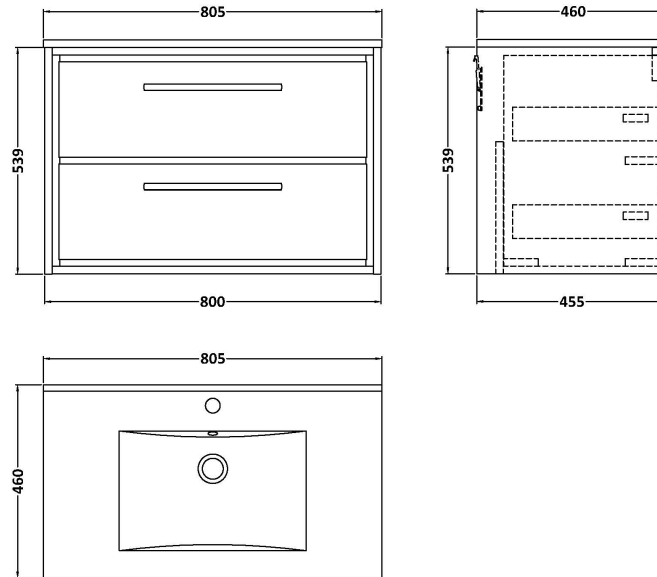

Sales Code: LIL3226C

Description: 800 Wh 2-Drwr Unit Minimalist Basin 1Th

Packaging Details

Barcode: 5056678423288

Sales Code: BAST9080E

Description: 800X460mm 1T/H Minimalist Basin Top

Product Dimensions

Height (mm):	18
Width (mm):	812
Depth (mm):	465
Nett Weight (kg):	17

Packaging Dimensions

Height (mm):	195
Width (mm):	825
Depth (mm):	480
Gross Weight (kg):	17.5

Packaging Data

Box Colour:	Brown Cardboard Box - Printed
Box Qty:	1
Label Size:	100 x 50
Label Colour:	White Label
Label Qty:	2

Outer Box Dimensions (If Applicable)

Height (mm):	
Width (mm):	
Depth (mm):	
Gross Weight (kg):	
Barcode:	5056678482742

Product Details

Country of Origin:	China
Fitting Instruction:	No
Certification: CE & UKCA:	No WRAS: N/A WRAS No: N/A
Product Material:	Vitreous China
Fixing Supplied:	No

Product Dimensions

Height (mm):	539
Width (mm):	800
Depth (mm):	455
Nett Weight (kg):	39

Packaging Dimensions

Height (mm):	577
Width (mm):	832
Depth (mm):	480
Gross Weight (kg):	39.5

Packaging Data

Box Colour:	Brown Cardboard Box - Printed
Box Qty:	0
Label Size:	0 x 0
Label Colour:	White Label
Label Qty:	2