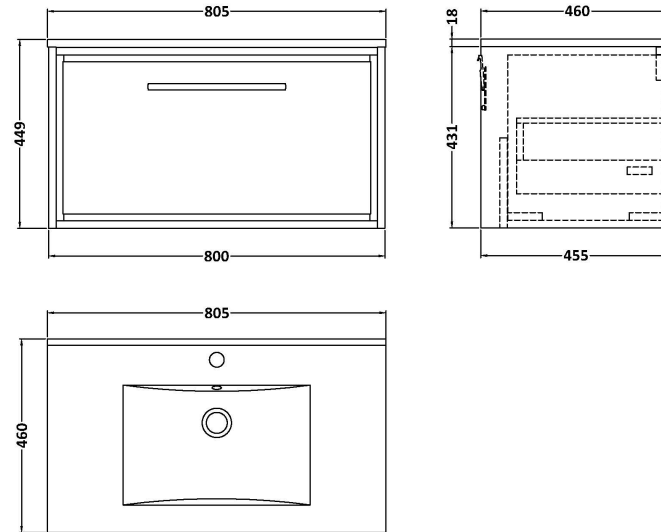

### Packaging Details

Barcode: 5056678423325

Sales Code: BAST9080E

Description: 800X460mm 1T/H Minimalist Basin Top

### Product Dimensions

Height (mm):	18
Width (mm):	812
Depth (mm):	465
Nett Weight (kg):	17

### Packaging Dimensions

Height (mm):	195
Width (mm):	825
Depth (mm):	480
Gross Weight (kg):	17.5

**Product Dimensions**

Height (mm):	431
Width (mm):	800
Depth (mm):	455
Nett Weight (kg):	30

**Packaging Dimensions**

Height (mm):	470
Width (mm):	832
Depth (mm):	480
Gross Weight (kg):	30.5

**Packaging Data**