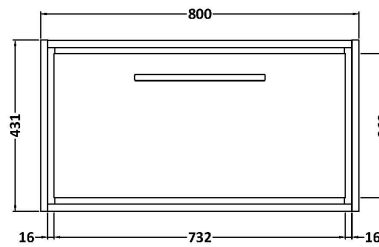

### Product Dimensions

Height (mm):	18
Width (mm):	812
Depth (mm):	465
Nett Weight (kg):	17

### Packaging Dimensions

Height (mm):	195
Width (mm):	825
Depth (mm):	480
Gross Weight (kg):	17.5

### Outer Box Dimensions (If Applicable)

Height (mm):	
Width (mm):	
Depth (mm):	
Gross Weight (kg):	
Barcode:	5056678482742

**Product Dimensions**

Height (mm):	431
Width (mm):	800
Depth (mm):	455
Nett Weight (kg):	30

**Packaging Dimensions**

Height (mm):	470
Width (mm):	832
Depth (mm):	480
Gross Weight (kg):	30.5

**Packaging Data**