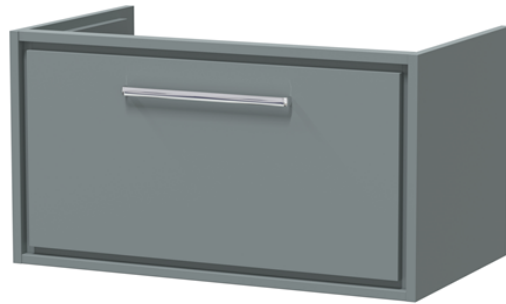

Sales Code: NFF2325

Description: 800 Single Drawer Unit (455 Deep)

Product Dimensions

Height (mm):	431
Width (mm):	800
Depth (mm):	455
Nett Weight (kg):	30

Packaging Dimensions

Height (mm):	470
Width (mm):	832
Depth (mm):	480
Gross Weight (kg):	30.5

Packaging Data

Box Colour:	Brown Cardboard Box - Printed
Box Qty:	0
Label Size:	0 x 0
Label Colour:	White Label
Label Qty:	2

Outer Box Dimensions (If Applicable)

Height (mm):	
Width (mm):	
Depth (mm):	
Gross Weight (kg):	
Barcode:	5056678424025

Product Details

Country of Origin:	China
Fitting Instruction:	No
CE & UKCA:	N/A
FSC Certified Materials:	Yes
Colour:	Monument Grey
Construction Method:	Cam & Wood Dowel
Construction Type:	Rigid
Cabinet Finish:	MFC Textured Woodgrain
Fascia Finish:	MFC Textured Woodgrain
Cabinet Thickness (mm):	18
Fascia Thickness (mm):	18
Drawer Included:	Yes
Drawer Type:	80mm High Metal S/C Inc Galler
No of Shelves:	0
Hinge Type:	Not Applicable
Hinge Included:	Not Applicable
Adjustable Legs:	No, Not Required
Fixings Included:	Yes
Handle Style:	Contemporary
Waste Shroud:	Yes
Handle Included:	Yes, Supplied
Handle Type:	D-Shape