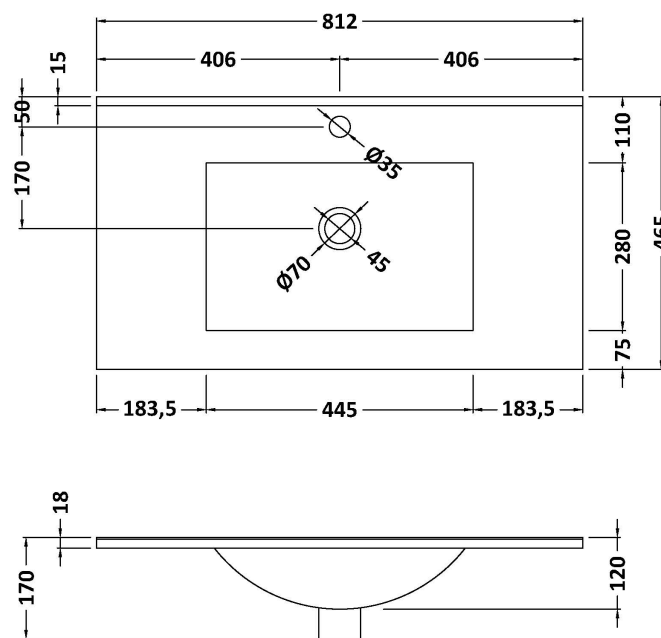

### Packaging Details

Barcode: 5056678423325

Sales Code: BAST9080E

Description: 800X460mm 1T/H Minimalist Basin Top

### Product Dimensions

Height (mm):	18
Width (mm):	812
Depth (mm):	465
Nett Weight (kg):	17

### Packaging Dimensions

Height (mm):	195
Width (mm):	825
Depth (mm):	480
Gross Weight (kg):	17.5

### Outer Box Dimensions (If Applicable)

Height (mm):	
Width (mm):	
Depth (mm):	
Gross Weight (kg):	
Barcode:	5056678482742