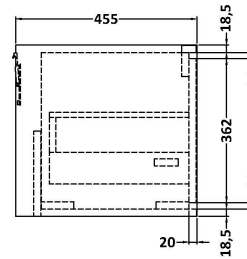

### Product Dimensions

Height (mm):	18
Width (mm):	812
Depth (mm):	465
Nett Weight (kg):	17

### Packaging Dimensions

Height (mm):	195
Width (mm):	825
Depth (mm):	480
Gross Weight (kg):	17.5

### Outer Box Dimensions (If Applicable)

Height (mm):	
Width (mm):	
Depth (mm):	
Gross Weight (kg):	
Barcode:	5056678482742

**Product Dimensions**

Height (mm):	431
Width (mm):	800
Depth (mm):	455
Nett Weight (kg):	30

**Packaging Dimensions**

Height (mm):	470
Width (mm):	832
Depth (mm):	480
Gross Weight (kg):	30.5

**Packaging Data**