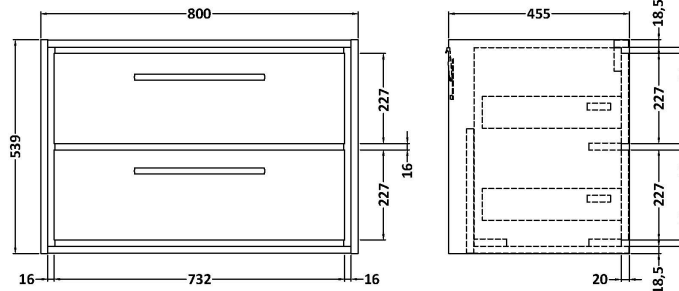

### Packaging Details

Barcode: 5056678469170

Sales Code: CBM535

Description: 800 Classique Basin 3Th

**Product Dimensions**

Height (mm):	67
Width (mm):	830
Depth (mm):	470
Nett Weight (kg):	21.5

**Packaging Dimensions**

Height (mm):	490
Width (mm):	850
Depth (mm):	220
Gross Weight (kg):	21.5

**Packaging Data**

Box Colour:	Brown Cardboard Box - Printed
Box Qty:	1
Label Size:	100 x 50
Label Colour:	White Label
Label Qty:	2

**Outer Box Dimensions (If Applicable)**

Height (mm):	
Width (mm):	
Depth (mm):	
Gross Weight (kg):	
Barcode:	5056462643687

**Product Details**

Country of Origin:	Utd.Arab.Emir.	
Fitting Instruction:	No	
Certification: CE & UKCA:	No	WRAS: N/A WRAS No: N/A
Product Material:	Fireclay	
Fixing Supplied:	No	

**Product Dimensions**

Height (mm):	539
Width (mm):	800
Depth (mm):	455
Nett Weight (kg):	39

**Packaging Dimensions**

Height (mm):	577
Width (mm):	832
Depth (mm):	480
Gross Weight (kg):	39.5

**Packaging Data**