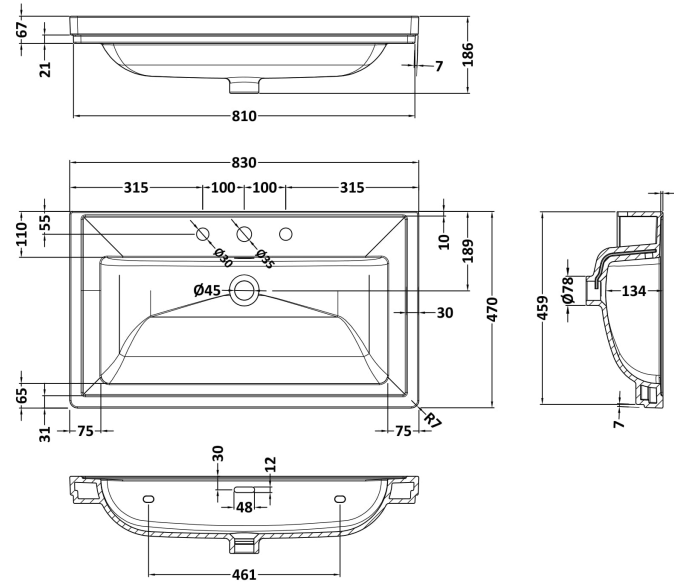

### Packaging Details

Barcode: 5056678469170

Sales Code: CBM535

Description: 800 Classique Basin 3Th

**Product Dimensions**

Height (mm):	67
Width (mm):	830
Depth (mm):	470
Nett Weight (kg):	21.5

**Packaging Dimensions**

Height (mm):	490
Width (mm):	850
Depth (mm):	220
Gross Weight (kg):	21.5

**Packaging Data**

Box Colour:	Brown Cardboard Box - Printed
Box Qty:	1
Label Size:	100 x 50
Label Colour:	White Label
Label Qty:	2

**Outer Box Dimensions (If Applicable)**

Height (mm):	
Width (mm):	
Depth (mm):	
Gross Weight (kg):	
Barcode:	5056462643687

**Product Details**

Country of Origin:	Utd.Arab.Emir.	
Fitting Instruction:	No	
Certification: CE & UKCA:	No	WRAS: N/A WRAS No: N/A
Product Material:	Fireclay	
Fixing Supplied:	No	

**Product Dimensions**

Height (mm):	539
Width (mm):	800
Depth (mm):	455
Nett Weight (kg):	39

**Packaging Dimensions**

Height (mm):	577
Width (mm):	832
Depth (mm):	480
Gross Weight (kg):	39.5

**Packaging Data**