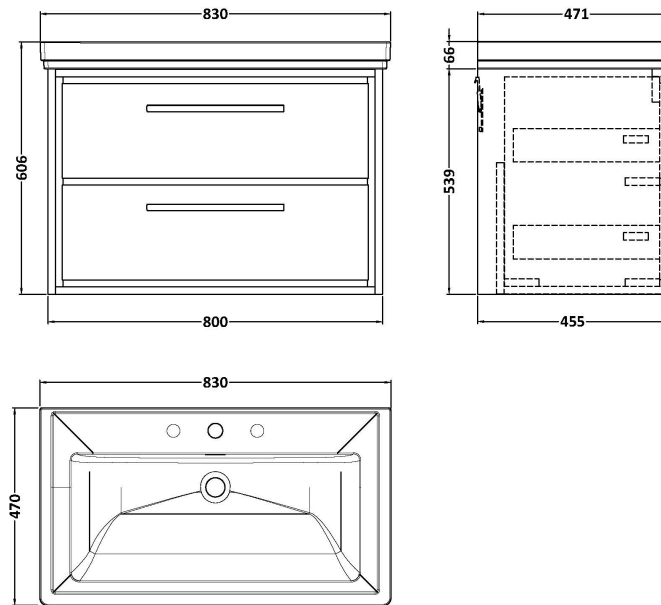

### Packaging Details

Barcode: 5056678469170

Sales Code: CBM535

Description: 800 Classique Basin 3Th

**Product Dimensions**

Height (mm):	67
Width (mm):	830
Depth (mm):	470
Nett Weight (kg):	21.5

**Packaging Dimensions**

Height (mm):	490
Width (mm):	850
Depth (mm):	220
Gross Weight (kg):	21.5

**Packaging Data**

Box Colour:	Brown Cardboard Box - Printed
Box Qty:	1
Label Size:	100 x 50
Label Colour:	White Label
Label Qty:	2

**Outer Box Dimensions (If Applicable)**

Height (mm):	
Width (mm):	
Depth (mm):	
Gross Weight (kg):	
Barcode:	5056462643687

**Product Details**

Country of Origin:	Utd.Arab.Emir.	
Fitting Instruction:	No	
Certification: CE & UKCA:	No	WRAS: N/A WRAS No: N/A
Product Material:	Fireclay	
Fixing Supplied:	No	

**Product Dimensions**

Height (mm):	539
Width (mm):	800
Depth (mm):	455
Nett Weight (kg):	39

**Packaging Dimensions**

Height (mm):	577
Width (mm):	832
Depth (mm):	480
Gross Weight (kg):	39.5

**Packaging Data**