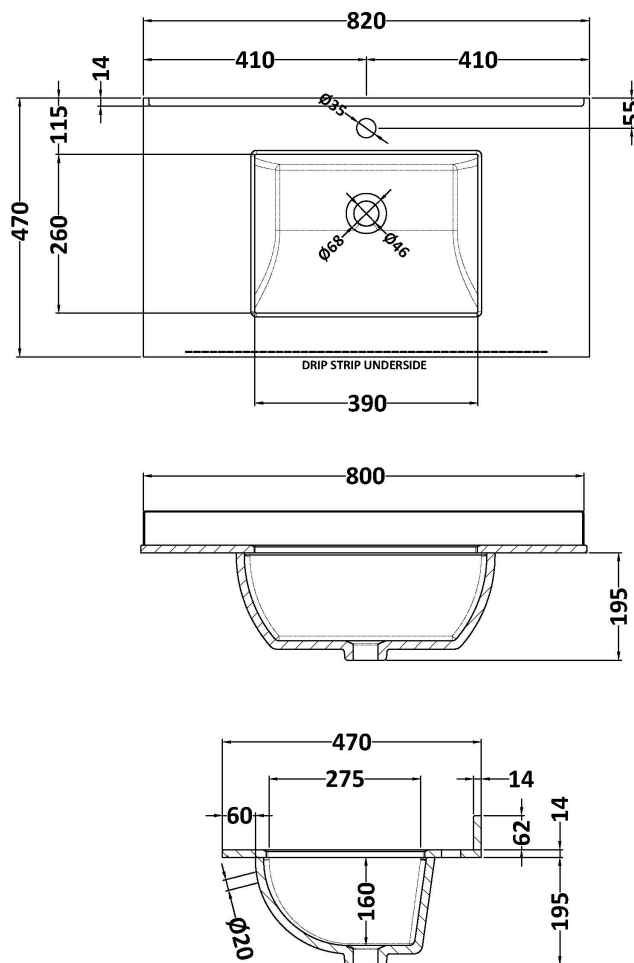

Sales Code: LIL2326WS1

Description: 800 Wh 2-Drawer Unit & Marble Basin 1Th

Packaging Details

Barcode: 5056817716813

Sales Code: LSM228

Description: 800 Single Bowl Marble Top 1Th

Product Dimensions

Height (mm):	62
Width (mm):	820
Depth (mm):	470
Nett Weight (kg):	18

Packaging Dimensions

Height (mm):	310
Width (mm):	900
Depth (mm):	550
Gross Weight (kg):	18.5

Packaging Data

Box Colour:	White Cardboard Box
Box Qty:	1
Label Size:	100 x 50
Label Colour:	White Label
Label Qty:	2

Outer Box Dimensions (If Applicable)

Height (mm):	
Width (mm):	
Depth (mm):	
Gross Weight (kg):	
Barcode:	5056462655925

Product Details

Country of Origin:	China
Fitting Instruction:	No
Certification: CE & UKCA:	N/A
WRAS:	N/A
WRAS No:	N/A
Product Material:	Vitreous China, Natural Marble
Fixing Supplied:	No

Sales Code: NFF2326

Description: 800 Wh 2-Drawer Unit (455 Deep)

Product Dimensions

Height (mm):	539
Width (mm):	800
Depth (mm):	455
Nett Weight (kg):	39

Packaging Dimensions

Height (mm):	577
Width (mm):	832
Depth (mm):	480
Gross Weight (kg):	39.5