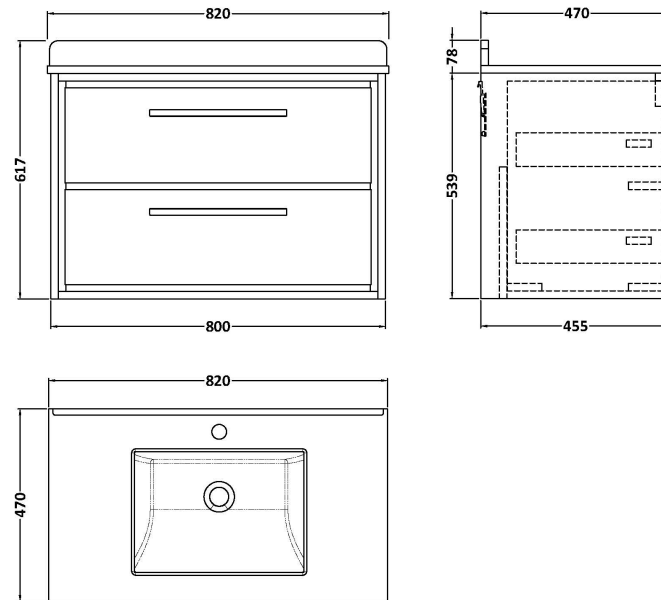

Sales Code: LIL2326WS1

Description: 800 Wh 2-Drawer Unit & Marble Basin 1Th

Packaging Details

Barcode: 5056817716813

Sales Code: LSM228

Description: 800 Single Bowl Marble Top 1Th

Product Dimensions

Height (mm):	62
Width (mm):	820
Depth (mm):	470
Nett Weight (kg):	18

Packaging Dimensions

Height (mm):	310
Width (mm):	900
Depth (mm):	550
Gross Weight (kg):	18.5

Packaging Data

Box Colour:	White Cardboard Box
Box Qty:	1
Label Size:	100 x 50
Label Colour:	White Label
Label Qty:	2

Outer Box Dimensions (If Applicable)

Height (mm):	
Width (mm):	
Depth (mm):	
Gross Weight (kg):	
Barcode:	5056462655925

Product Details

Country of Origin:	China
Fitting Instruction:	No
Certification: CE & UKCA:	N/A
WRAS:	N/A
WRAS No:	N/A
Product Material:	Vitreous China, Natural Marble
Fixing Supplied:	No

Sales Code: NFF2326

Description: 800 Wh 2-Drawer Unit (455 Deep)

Product Dimensions

Height (mm):	539
Width (mm):	800
Depth (mm):	455
Nett Weight (kg):	39

Packaging Dimensions

Height (mm):	577
Width (mm):	832
Depth (mm):	480
Gross Weight (kg):	39.5