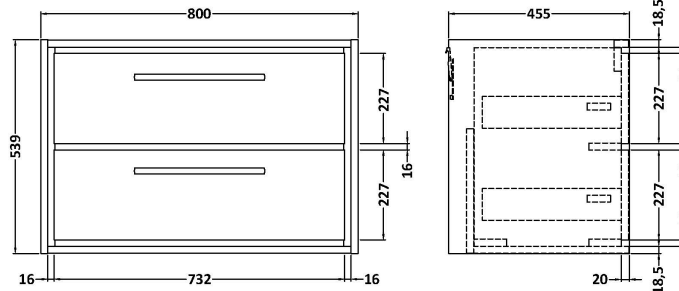

Packaging Dimensions

Height (mm):	310
Width (mm):	900
Depth (mm):	550
Gross Weight (kg):	18.5

Packaging Data

Box Colour:	White Cardboard Box
Box Qty:	1
Label Size:	100 x 50
Label Colour:	White Label
Label Qty:	2

Outer Box Dimensions (If Applicable)

Height (mm):	
Width (mm):	
Depth (mm):	
Gross Weight (kg):	
Barcode:	5056462655925

Product Details

Country of Origin:	China
Fitting Instruction:	No
Certification: CE & UKCA:	N/A
WRAS:	N/A
WRAS No:	N/A
Product Material:	Vitreous China, Natural Marble
Fixing Supplied:	No

Cisterns: Operating Type: Not Applicable Fittings: Not Applicable
Lever Type: Not Applicable

Basins: Tap Hole: One Taphole Chain Stay Hole: No
Template: Not Applicable Waste Type Req: Slotted
Overflow Inc: Yes Overflow Cover: Yes
Inner Bowl Depth (mm): 160mm

Sales Code: NFF2326

Description: 800 Wh 2-Drawer Unit (455 Deep)

Product Dimensions

Height (mm):	539
Width (mm):	800
Depth (mm):	455
Nett Weight (kg):	39

Packaging Dimensions

Height (mm):	577
Width (mm):	832
Depth (mm):	480
Gross Weight (kg):	39.5