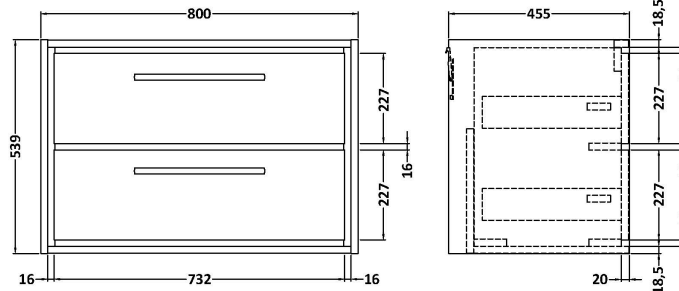

Packaging Dimensions

Height (mm):	310
Width (mm):	900
Depth (mm):	550
Gross Weight (kg):	18.5

Packaging Data

Box Colour:	White Cardboard Box
Box Qty:	1
Label Size:	100 x 50
Label Colour:	White Label
Label Qty:	2

Outer Box Dimensions (If Applicable)

Height (mm):	
Width (mm):	
Depth (mm):	
Gross Weight (kg):	
Barcode:	5056462655925

Product Details

Country of Origin:	China
Fitting Instruction:	No
Certification: CE & UKCA:	N/A
WRAS:	N/A
WRAS No:	N/A
Product Material:	Vitreous China, Natural Marble
Fixing Supplied:	No

Cisterns: Operating Type: Not Applicable Fittings: Not Applicable
Lever Type: Not Applicable

Basins: Tap Hole: One Taphole Chain Stay Hole: No
Template: Not Applicable Waste Type Req: Slotted
Overflow Inc: Yes Overflow Cover: Yes
Inner Bowl Depth (mm): 160mm

Sales Code: NFF3126

Description: 800 Wh 2-Drawer Unit (455 Deep)

Product Dimensions

Height (mm):	539
Width (mm):	800
Depth (mm):	455
Nett Weight (kg):	39

Packaging Dimensions

Height (mm):	577
Width (mm):	832
Depth (mm):	480
Gross Weight (kg):	39.5