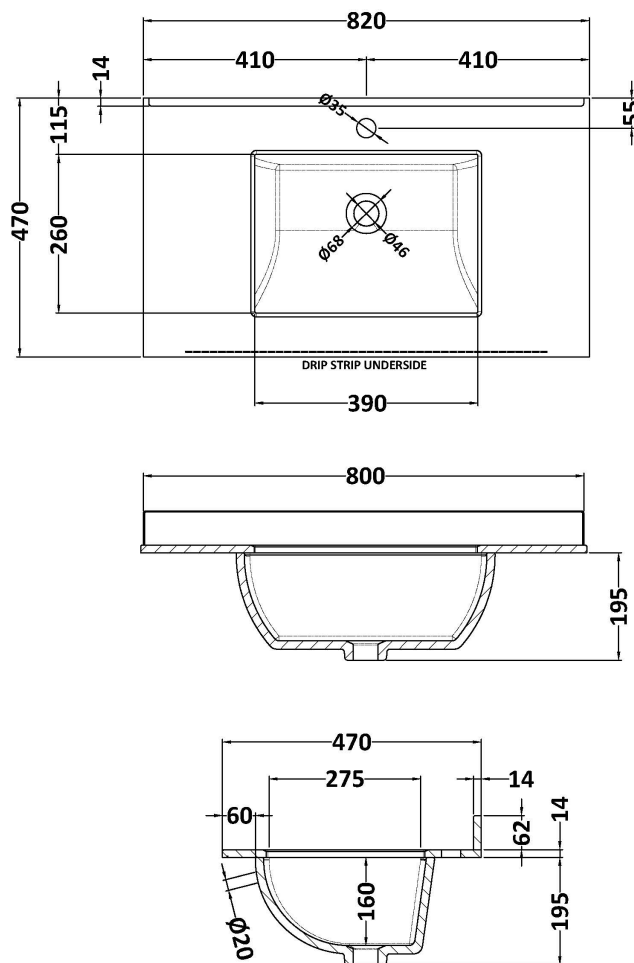

Sales Code: LIL3126WS1

Description: 800 Wh 2-Drawer Unit & Marble Basin 1Th

Packaging Details

Barcode: 5056817716837

Sales Code: LSM228

Description: 800 Single Bowl Marble Top 1Th

Product Dimensions

Height (mm):	62
Width (mm):	820
Depth (mm):	470
Nett Weight (kg):	18

Packaging Dimensions

Height (mm):	310
Width (mm):	900
Depth (mm):	550
Gross Weight (kg):	18.5

Packaging Data

Box Colour:	White Cardboard Box
Box Qty:	1
Label Size:	100 x 50
Label Colour:	White Label
Label Qty:	2

Outer Box Dimensions (If Applicable)

Height (mm):	
Width (mm):	
Depth (mm):	
Gross Weight (kg):	
Barcode:	5056462655925

Product Details

Country of Origin:	China
Fitting Instruction:	No
Certification: CE & UKCA:	N/A
WRAS:	N/A
WRAS No:	N/A
Product Material:	Vitreous China, Natural Marble
Fixing Supplied:	No

Sales Code: NFF3126

Description: 800 Wh 2-Drawer Unit (455 Deep)

Product Dimensions

Height (mm):	539
Width (mm):	800
Depth (mm):	455
Nett Weight (kg):	39

Packaging Dimensions

Height (mm):	577
Width (mm):	832
Depth (mm):	480
Gross Weight (kg):	39.5