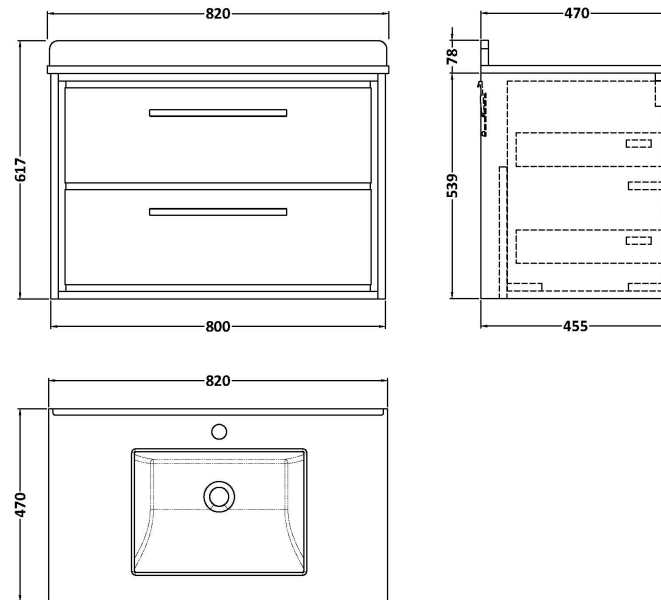

Sales Code: LIL3126WS1

Description: 800 Wh 2-Drawer Unit & Marble Basin 1Th

Packaging Details

Barcode: 5056817716837

Sales Code: LSM228

Description: 800 Single Bowl Marble Top 1Th

Product Dimensions

Height (mm):	62
Width (mm):	820
Depth (mm):	470
Nett Weight (kg):	18

Packaging Dimensions

Height (mm):	310
Width (mm):	900
Depth (mm):	550
Gross Weight (kg):	18.5

Packaging Data

Box Colour:	White Cardboard Box
Box Qty:	1
Label Size:	100 x 50
Label Colour:	White Label
Label Qty:	2

Outer Box Dimensions (If Applicable)

Height (mm):	
Width (mm):	
Depth (mm):	
Gross Weight (kg):	
Barcode:	5056462655925

Product Details

Country of Origin:	China
Fitting Instruction:	No
Certification: CE & UKCA:	N/A
WRAS:	N/A
WRAS No:	N/A
Product Material:	Vitreous China, Natural Marble
Fixing Supplied:	No

Sales Code: NFF3126

Description: 800 Wh 2-Drawer Unit (455 Deep)

Product Dimensions

Height (mm):	539
Width (mm):	800
Depth (mm):	455
Nett Weight (kg):	39

Packaging Dimensions

Height (mm):	577
Width (mm):	832
Depth (mm):	480
Gross Weight (kg):	39.5