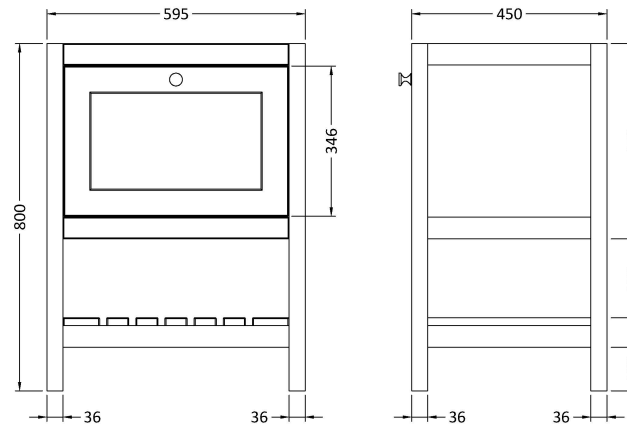

Sales Code: BEX825Q

Description: 600 F/S Drawer & Stone Basin 1Th

Packaging Details

Barcode: 5056817714673

Sales Code: BEX825N

Description: 600 F/S Single Drawer Unit

Product Dimensions

Height (mm):	800
Width (mm):	595
Depth (mm):	450
Nett Weight (kg):	20.5

Packaging Dimensions

Height (mm):	820
Width (mm):	615
Depth (mm):	470
Gross Weight (kg):	21

Packaging Data

Box Colour:	Brown Cardboard Box
Box Qty:	1
Label Size:	150 x 100
Label Colour:	White Label
Label Qty:	2

Sales Code: SBM903

Description: 610 X 460mm Basin 1T/H

Product Dimensions

Height (mm):	
Width (mm):	
Depth (mm):	
Nett Weight (kg):	13.5

Packaging Dimensions

Height (mm):	200
Width (mm):	675
Depth (mm):	530
Gross Weight (kg):	14

Packaging Data

Box Colour:	
Box Qty:	
Label Size:	x
Label Colour:	
Label Qty:	

Outer Box Dimensions (If Applicable)

Height (mm):	
Width (mm):	
Depth (mm):	
Gross Weight (kg):	
Barcode:	5056678424353

Product Details