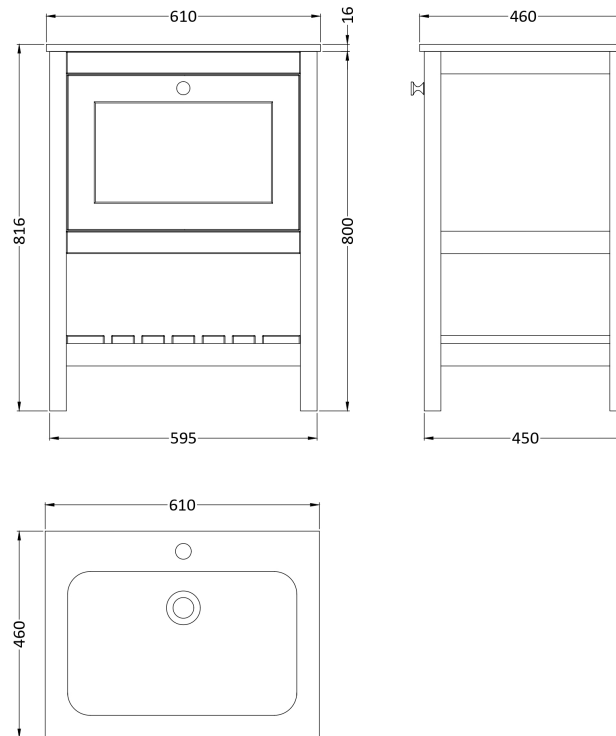

Sales Code: BEX825Q

Description: 600 F/S Drawer & Stone Basin 1Th

Packaging Details

Barcode: 5056817714673

Sales Code: BEX825N

Description: 600 F/S Single Drawer Unit

Product Dimensions

Height (mm):	800
Width (mm):	595
Depth (mm):	450
Nett Weight (kg):	20.5

Packaging Dimensions

Height (mm):	820
Width (mm):	615
Depth (mm):	470
Gross Weight (kg):	21

Packaging Data

Box Colour:	Brown Cardboard Box
Box Qty:	1
Label Size:	150 x 100
Label Colour:	White Label
Label Qty:	2

Outer Box Dimensions (If Applicable)

Height (mm):	
Width (mm):	
Depth (mm):	
Gross Weight (kg):	
Barcode:	5056678497722

Product Details

Country of Origin:	Ireland
Fitting Instruction:	No
CE & UKCA:	
FSC Certified Materials:	Yes
Colour:	Matt Green
Construction Method:	Cam & Wood Dowel
Construction Type:	Rigid
Cabinet Finish:	MFC Smooth Matt
Fascia Finish:	MFC Smooth Matt
Cabinet Thickness (mm):	18
Fascia Thickness (mm):	18
Drawer Included:	Yes
Drawer Type:	80mm High Metal S/C Inc Galler
No of Shelves:	1
Hinge Type:	Not Applicable
Hinge Included:	No
Adjustable Legs:	Not Applicable
Fixings Included:	Not Required
Handle Style:	Traditional
Waste Shroud:	Yes
Handle Included:	Yes
Handle Type:	Knob

Sales Code: SBM903

Description: 610 X 460mm Basin 1T/H

Product Dimensions

Height (mm):	
Width (mm):	
Depth (mm):	
Nett Weight (kg):	13.5

Packaging Dimensions

Height (mm):	200
Width (mm):	675
Depth (mm):	530
Gross Weight (kg):	14