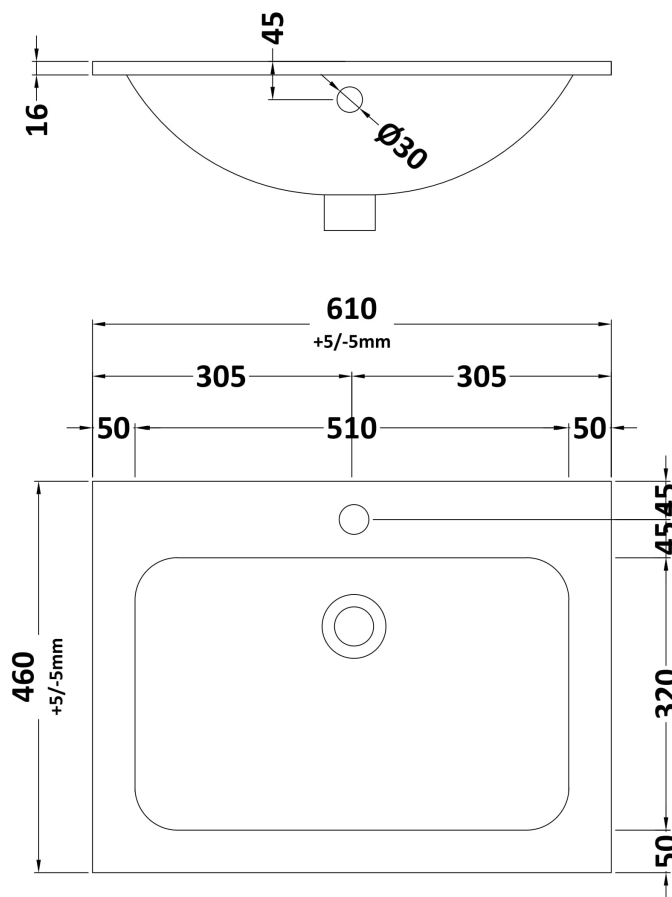

Sales Code: BEX825Q

Description: 600 F/S Drawer & Stone Basin 1Th

Packaging Details

Barcode: 5056817714673

Sales Code: BEX825N

Description: 600 F/S Single Drawer Unit

Product Dimensions

Height (mm):	800
Width (mm):	595
Depth (mm):	450
Nett Weight (kg):	20.5

Packaging Dimensions

Height (mm):	820
Width (mm):	615
Depth (mm):	470
Gross Weight (kg):	21

Packaging Data

Box Colour:	Brown Cardboard Box
Box Qty:	1
Label Size:	150 x 100
Label Colour:	White Label
Label Qty:	2

Sales Code: SBM903

Description: 610 X 460mm Basin 1T/H

Product Dimensions

Height (mm):	
Width (mm):	
Depth (mm):	
Nett Weight (kg):	13.5

Packaging Dimensions

Height (mm):	200
Width (mm):	675
Depth (mm):	530
Gross Weight (kg):	14

Packaging Data

Box Colour:	
Box Qty:	
Label Size:	x
Label Colour:	
Label Qty:	

Outer Box Dimensions (If Applicable)

Height (mm):	
Width (mm):	
Depth (mm):	
Gross Weight (kg):	
Barcode:	5056678424353

Product Details