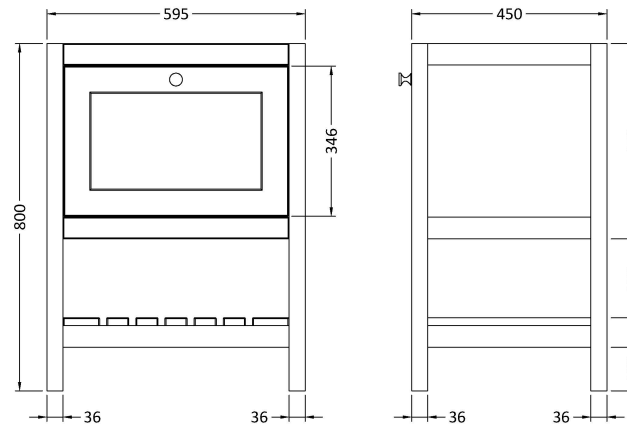

Sales Code: BEX325Q

Description: 600 F/S Drawer & Stone Basin 1Th

Packaging Details

Barcode: 5056817714666

Sales Code: BEX325N

Description: 600 F/S Single Drawer Unit

Product Dimensions

Height (mm):	800
Width (mm):	595
Depth (mm):	450
Nett Weight (kg):	20.5

Packaging Dimensions

Height (mm):	820
Width (mm):	615
Depth (mm):	470
Gross Weight (kg):	21

Packaging Data

Box Colour:	Brown Cardboard Box
Box Qty:	1
Label Size:	150 x 100
Label Colour:	White Label
Label Qty:	2

Sales Code: SBM903

Description: 610 X 460mm Basin 1T/H

Product Dimensions

Height (mm):	
Width (mm):	
Depth (mm):	
Nett Weight (kg):	13.5

Packaging Dimensions

Height (mm):	200
Width (mm):	675
Depth (mm):	530
Gross Weight (kg):	14

Packaging Data

Box Colour:	
Box Qty:	
Label Size:	x
Label Colour:	
Label Qty:	

Outer Box Dimensions (If Applicable)

Height (mm):	
Width (mm):	
Depth (mm):	
Gross Weight (kg):	
Barcode:	5056678424353

Product Details