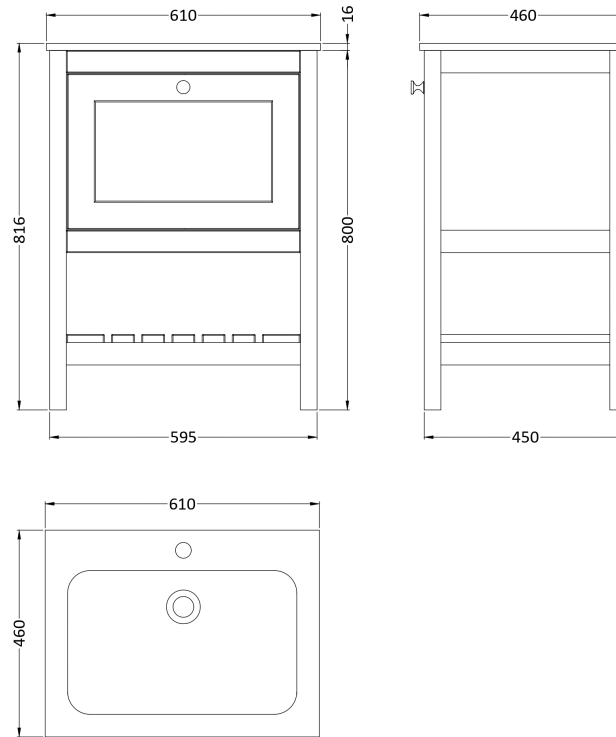

Sales Code: BEX325Q

Description: 600 F/S Drawer & Stone Basin 1Th

Packaging Details

Barcode: 5056817714666

Sales Code: BEX325N

Description: 600 F/S Single Drawer Unit

Product Dimensions

Height (mm):	800
Width (mm):	595
Depth (mm):	450
Nett Weight (kg):	20.5

Packaging Dimensions

Height (mm):	820
Width (mm):	615
Depth (mm):	470
Gross Weight (kg):	21

Packaging Data

Box Colour:	Brown Cardboard Box
Box Qty:	1
Label Size:	150 x 100
Label Colour:	White Label
Label Qty:	2

Outer Box Dimensions (If Applicable)

Height (mm):	
Width (mm):	
Depth (mm):	
Gross Weight (kg):	
Barcode:	5056678497692

Product Details

Country of Origin:	Ireland
Fitting Instruction:	No
CE & UKCA:	
FSC Certified Materials:	Yes
Colour:	Indigo Blue
Construction Method:	Cam & Wood Dowel
Construction Type:	Rigid
Cabinet Finish:	MFC Smooth Matt
Fascia Finish:	MFC Smooth Matt
Cabinet Thickness (mm):	18
Fascia Thickness (mm):	18
Drawer Included:	Yes
Drawer Type:	80mm High Metal S/C Inc Galler
No of Shelves:	1
Hinge Type:	Not Applicable
Hinge Included:	No
Adjustable Legs:	Not Applicable
Fixings Included:	Not Required
Handle Style:	Traditional
Waste Shroud:	Yes
Handle Included:	Yes
Handle Type:	Knob

Sales Code: SBM903

Description: 610 X 460mm Basin 1T/H

Product Dimensions

Height (mm):	
Width (mm):	
Depth (mm):	
Nett Weight (kg):	13.5

Packaging Dimensions

Height (mm):	200
Width (mm):	675
Depth (mm):	530
Gross Weight (kg):	14