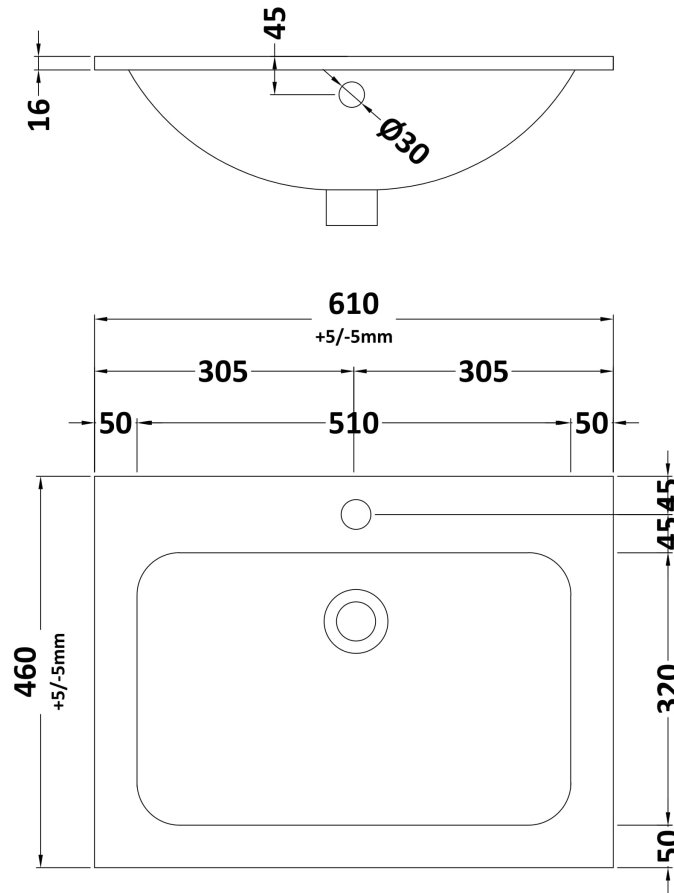

Packaging Dimensions

Height (mm):	820
Width (mm):	615
Depth (mm):	470
Gross Weight (kg):	21

Packaging Data

Box Colour:	Brown Cardboard Box
Box Qty:	1
Label Size:	150 x 100
Label Colour:	White Label
Label Qty:	2

Outer Box Dimensions (If Applicable)

Height (mm):	
Width (mm):	
Depth (mm):	
Gross Weight (kg):	
Barcode:	5056678497692

Product Details

Country of Origin:	Ireland
Fitting Instruction:	No
CE & UKCA:	
FSC Certified Materials:	Yes
Colour:	Indigo Blue
Construction Method:	Cam & Wood Dowel
Construction Type:	Rigid
Cabinet Finish:	MFC Smooth Matt
Fascia Finish:	MFC Smooth Matt
Cabinet Thickness (mm):	18
Fascia Thickness (mm):	18
Drawer Included:	Yes
Drawer Type:	80mm High Metal S/C Inc Galler
No of Shelves:	1
Hinge Type:	Not Applicable
Hinge Included:	No
Adjustable Legs:	Not Applicable
Fixings Included:	Not Required
Handle Style:	Traditional
Waste Shroud:	Yes
Handle Included:	Yes
Handle Type:	Knob

Sales Code: SBM903

Description: 610 X 460mm Basin 1T/H

Product Dimensions

Height (mm):	
Width (mm):	
Depth (mm):	
Nett Weight (kg):	13.5

Packaging Dimensions

Height (mm):	200
Width (mm):	675
Depth (mm):	530
Gross Weight (kg):	14

Packaging Data

Box Colour:	
Box Qty:	
Label Size:	x
Label Colour:	
Label Qty:	

Outer Box Dimensions (If Applicable)

Height (mm):	
Width (mm):	
Depth (mm):	
Gross Weight (kg):	
Barcode:	5056678424353

Product Details