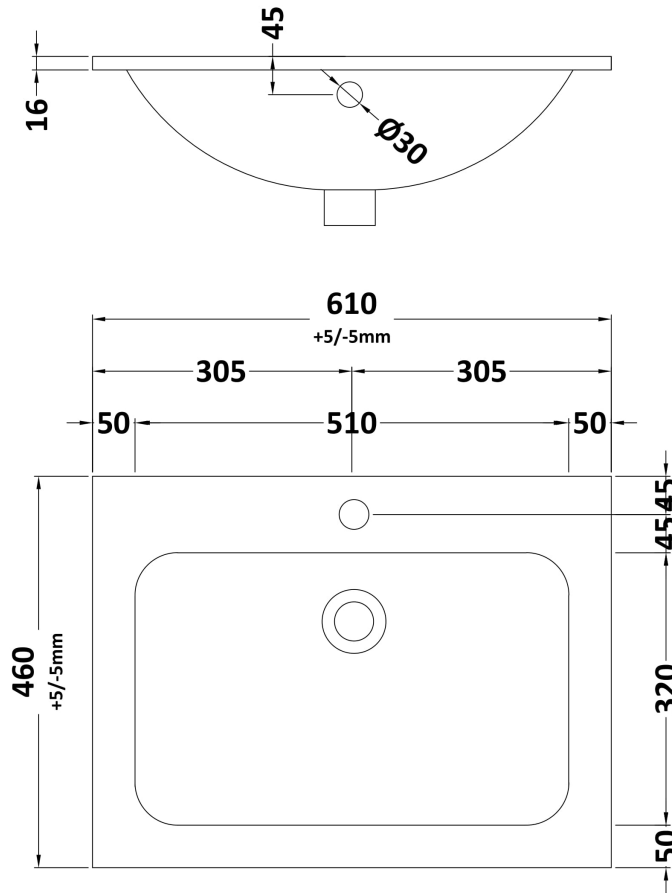

Packaging Dimensions

Height (mm):	820
Width (mm):	615
Depth (mm):	470
Gross Weight (kg):	21

Packaging Data

Box Colour:	Brown Cardboard Box
Box Qty:	1
Label Size:	150 x 100
Label Colour:	White Label
Label Qty:	2

Outer Box Dimensions (If Applicable)

Height (mm):	
Width (mm):	
Depth (mm):	
Gross Weight (kg):	
Barcode:	5056678497630

Product Details

Country of Origin:	Ireland
Fitting Instruction:	No
CE & UKCA:	
FSC Certified Materials:	Yes
Colour:	Pure White
Construction Method:	Cam & Wood Dowel
Construction Type:	Rigid
Cabinet Finish:	MFC Smooth Matt
Fascia Finish:	MFC Smooth Matt
Cabinet Thickness (mm):	18
Fascia Thickness (mm):	18
Drawer Included:	Yes
Drawer Type:	80mm High Metal S/C Inc Galler
No of Shelves:	1
Hinge Type:	Not Applicable
Hinge Included:	No
Adjustable Legs:	Not Applicable
Fixings Included:	Not Required
Handle Style:	Traditional
Waste Shroud:	Yes
Handle Included:	Yes
Handle Type:	Knob

Sales Code: SBM903

Description: 610 X 460mm Basin 1T/H

Product Dimensions

Height (mm):	
Width (mm):	
Depth (mm):	
Nett Weight (kg):	13.5

Packaging Dimensions

Height (mm):	200
Width (mm):	675
Depth (mm):	530
Gross Weight (kg):	14

Packaging Data

Box Colour:	
Box Qty:	
Label Size:	x
Label Colour:	
Label Qty:	

Outer Box Dimensions (If Applicable)

Height (mm):	
Width (mm):	
Depth (mm):	
Gross Weight (kg):	
Barcode:	5056678424353

Product Details