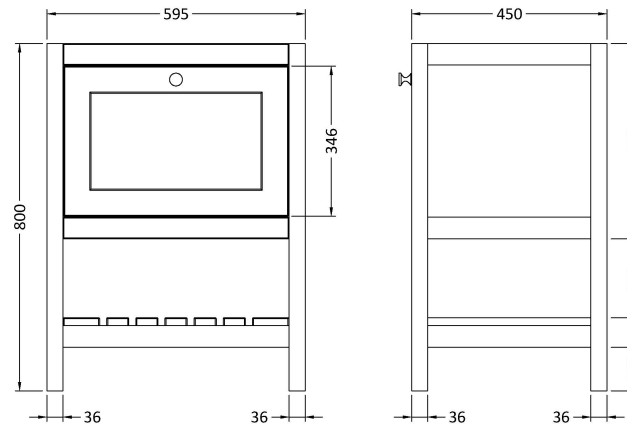

Sales Code: BEX125Q

Description: 600 F/S Drawer & Stone Basin 1Th

Packaging Details

Barcode: 5056817714642

Sales Code: BEX125N

Description: 600 F/S Single Drawer Unit

Product Dimensions

Height (mm):	800
Width (mm):	595
Depth (mm):	450
Nett Weight (kg):	20.5

Packaging Dimensions

Height (mm):	820
Width (mm):	615
Depth (mm):	470
Gross Weight (kg):	21

Packaging Data

Box Colour:	Brown Cardboard Box
Box Qty:	1
Label Size:	150 x 100
Label Colour:	White Label
Label Qty:	2

Sales Code: SBM903

Description: 610 X 460mm Basin 1T/H

Product Dimensions

Height (mm):	
Width (mm):	
Depth (mm):	
Nett Weight (kg):	13.5

Packaging Dimensions

Height (mm):	200
Width (mm):	675
Depth (mm):	530
Gross Weight (kg):	14

Packaging Data

Box Colour:	
Box Qty:	
Label Size:	x
Label Colour:	
Label Qty:	

Outer Box Dimensions (If Applicable)

Height (mm):	
Width (mm):	
Depth (mm):	
Gross Weight (kg):	
Barcode:	5056678424353

Product Details