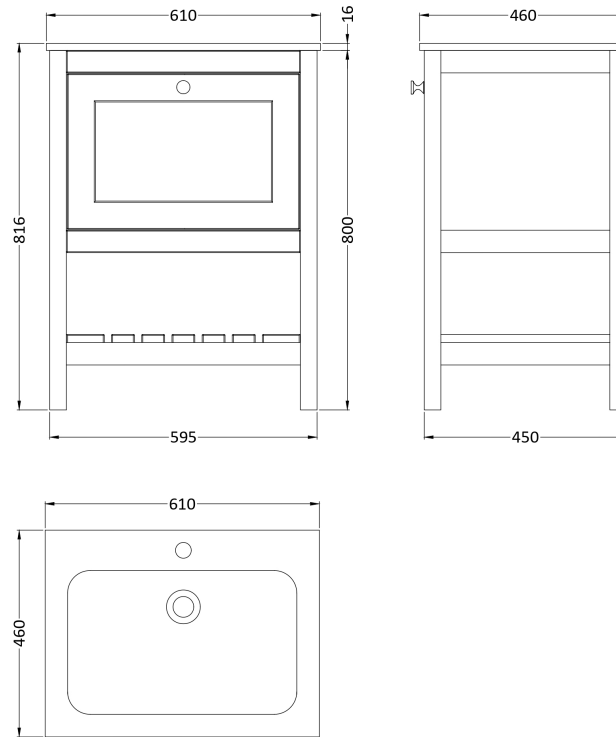

Sales Code: BEX125Q

Description: 600 F/S Drawer & Stone Basin 1Th

Packaging Details

Barcode: 5056817714642

Sales Code: BEX125N

Description: 600 F/S Single Drawer Unit

Product Dimensions

Height (mm):	800
Width (mm):	595
Depth (mm):	450
Nett Weight (kg):	20.5

Packaging Dimensions

Height (mm):	820
Width (mm):	615
Depth (mm):	470
Gross Weight (kg):	21

Packaging Data

Box Colour:	Brown Cardboard Box
Box Qty:	1
Label Size:	150 x 100
Label Colour:	White Label
Label Qty:	2

Outer Box Dimensions (If Applicable)

Height (mm):	
Width (mm):	
Depth (mm):	
Gross Weight (kg):	
Barcode:	5056678497630

Product Details

Country of Origin:	Ireland
Fitting Instruction:	No
CE & UKCA:	
FSC Certified Materials:	Yes
Colour:	Pure White
Construction Method:	Cam & Wood Dowel
Construction Type:	Rigid
Cabinet Finish:	MFC Smooth Matt
Fascia Finish:	MFC Smooth Matt
Cabinet Thickness (mm):	18
Fascia Thickness (mm):	18
Drawer Included:	Yes
Drawer Type:	80mm High Metal S/C Inc Galler
No of Shelves:	1
Hinge Type:	Not Applicable
Hinge Included:	No
Adjustable Legs:	Not Applicable
Fixings Included:	Not Required
Handle Style:	Traditional
Waste Shroud:	Yes
Handle Included:	Yes
Handle Type:	Knob

Sales Code: SBM903

Description: 610 X 460mm Basin 1T/H

Product Dimensions

Height (mm):	
Width (mm):	
Depth (mm):	
Nett Weight (kg):	13.5

Packaging Dimensions

Height (mm):	200
Width (mm):	675
Depth (mm):	530
Gross Weight (kg):	14