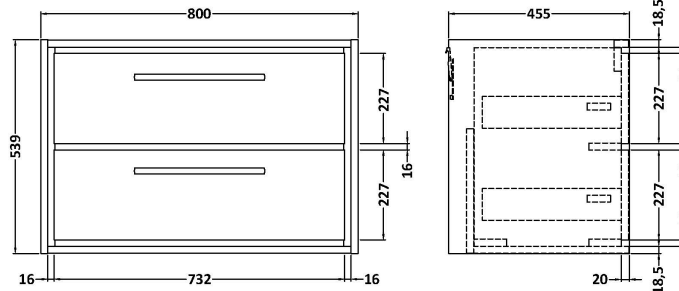

Packaging Dimensions

Height (mm):	25
Width (mm):	825
Depth (mm):	410
Gross Weight (kg):	3.5

Packaging Data

Box Colour:	Brown Cardboard Box - Printed
Box Qty:	
Label Size:	x
Label Colour:	Not Applicable
Label Qty:	0

Outer Box Dimensions (If Applicable)

Height (mm):	
Width (mm):	
Depth (mm):	
Gross Weight (kg):	
Barcode:	5056678423653

Product Details

Country of Origin:	United Kingdom
Fitting Instruction:	No
CE & UKCA:	
FSC Certified Materials:	
Colour:	Reed Green
Construction Method:	Not Applicable
Construction Type:	Not Applicable
Cabinet Finish:	Not Applicable
Fascia Finish:	MFC Smooth Matt
Cabinet Thickness (mm):	
Fascia Thickness (mm):	18
Drawer Included:	Not Applicable
Drawer Type:	Not Applicable
No of Shelves:	Not Applicable
Hinge Type:	Not Applicable
Hinge Included:	Not Applicable
Adjustable Legs:	Not Applicable
Fixings Included:	Yes
Handle Style:	Not Applicable
Waste Shroud:	Not Applicable
Handle Included:	Not Applicable
Handle Type:	Not Applicable

Sales Code: NFF3126

Description: 800 Wh 2-Drawer Unit (455 Deep)

Product Dimensions

Height (mm):	539
Width (mm):	800
Depth (mm):	455
Nett Weight (kg):	39

Packaging Dimensions

Height (mm):	577
Width (mm):	832
Depth (mm):	480
Gross Weight (kg):	39.5

Packaging Data

Box Colour:	Brown Cardboard Box - Printed
Box Qty:	0
Label Size:	0 x 0
Label Colour:	White Label
Label Qty:	2

Outer Box Dimensions (If Applicable)

Height (mm):	
Width (mm):	
Depth (mm):	
Gross Weight (kg):	
Barcode:	5056678423882