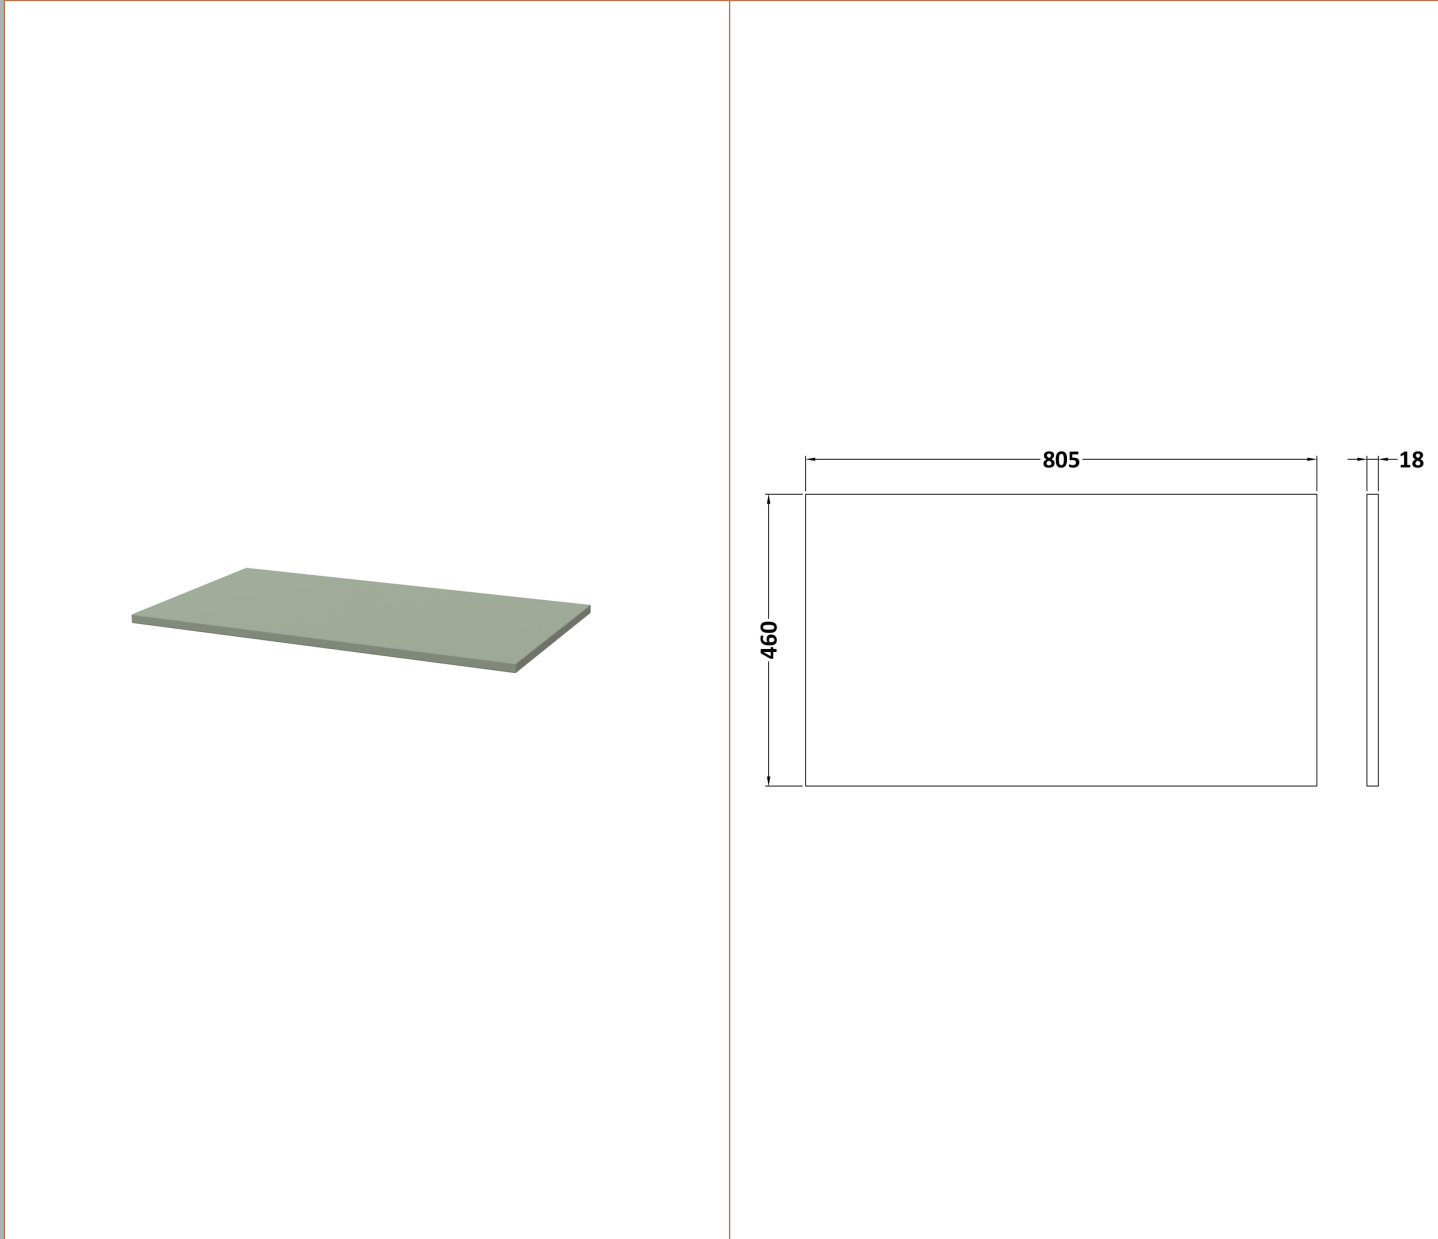

Sales Code: LIL3126W

Description: 800 Wh 2-Drawer Unit & Worktop

Packaging Details

Barcode: 5056817717018

Sales Code: MWD3180

Description: 800 Worktop (805X460x18mm)

Product Dimensions

Height (mm):	18
Width (mm):	805
Depth (mm):	460
Nett Weight (kg):	3.5

Packaging Dimensions

Height (mm):	25
Width (mm):	825
Depth (mm):	410
Gross Weight (kg):	3.5

Packaging Data

Box Colour:	Brown Cardboard Box - Printed
Box Qty:	
Label Size:	x
Label Colour:	Not Applicable
Label Qty:	0

Outer Box Dimensions (If Applicable)

Height (mm):	
Width (mm):	
Depth (mm):	
Gross Weight (kg):	
Barcode:	5056678423653

Product Details

Country of Origin:	United Kingdom
Fitting Instruction:	No
CE & UKCA:	
FSC Certified Materials:	
Colour:	Reed Green
Construction Method:	Not Applicable
Construction Type:	Not Applicable
Cabinet Finish:	Not Applicable
Fascia Finish:	MFC Smooth Matt
Cabinet Thickness (mm):	
Fascia Thickness (mm):	18
Drawer Included:	Not Applicable
Drawer Type:	Not Applicable
No of Shelves:	Not Applicable
Hinge Type:	Not Applicable
Hinge Included:	Not Applicable
Adjustable Legs:	Not Applicable
Fixings Included:	Yes
Handle Style:	Not Applicable
Waste Shroud:	Not Applicable
Handle Included:	Not Applicable
Handle Type:	Not Applicable

Sales Code: NFF3126

Description: 800 Wh 2-Drawer Unit (455 Deep)

Product Dimensions

Height (mm):	539
Width (mm):	800
Depth (mm):	455
Nett Weight (kg):	39

Packaging Dimensions

Height (mm):	577
Width (mm):	832
Depth (mm):	480
Gross Weight (kg):	39.5