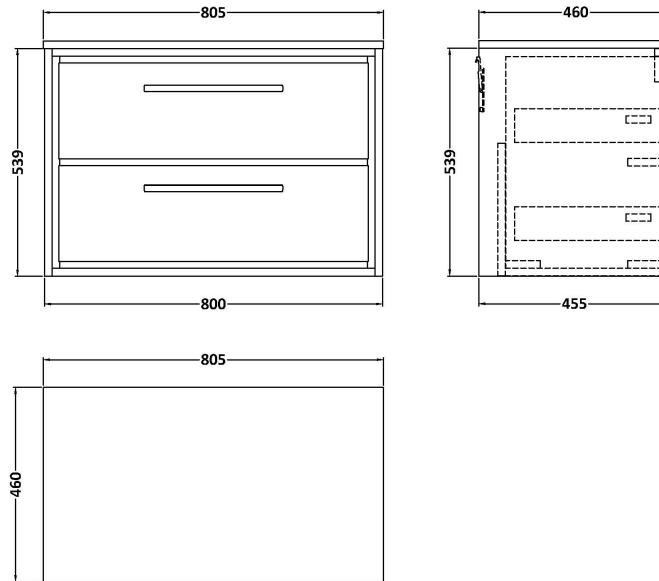

Sales Code: LIL3126W

Description: 800 Wh 2-Drawer Unit & Worktop

Packaging Details

Barcode: 5056817717018

Sales Code: MWD3180

Description: 800 Worktop (805X460x18mm)

Product Dimensions

Height (mm):	18
Width (mm):	805
Depth (mm):	460
Nett Weight (kg):	3.5

Packaging Dimensions

Height (mm):	25
Width (mm):	825
Depth (mm):	410
Gross Weight (kg):	3.5

Packaging Data

Box Colour:	Brown Cardboard Box - Printed
Box Qty:	
Label Size:	x
Label Colour:	Not Applicable
Label Qty:	0

Outer Box Dimensions (If Applicable)

Height (mm):	
Width (mm):	
Depth (mm):	
Gross Weight (kg):	
Barcode:	5056678423653

Product Details

Country of Origin:	United Kingdom
Fitting Instruction:	No
CE & UKCA:	
FSC Certified Materials:	
Colour:	Reed Green
Construction Method:	Not Applicable
Construction Type:	Not Applicable
Cabinet Finish:	Not Applicable
Fascia Finish:	MFC Smooth Matt
Cabinet Thickness (mm):	
Fascia Thickness (mm):	18
Drawer Included:	Not Applicable
Drawer Type:	Not Applicable
No of Shelves:	Not Applicable
Hinge Type:	Not Applicable
Hinge Included:	Not Applicable
Adjustable Legs:	Not Applicable
Fixings Included:	Yes
Handle Style:	Not Applicable
Waste Shroud:	Not Applicable
Handle Included:	Not Applicable
Handle Type:	Not Applicable

Sales Code: NFF3126

Description: 800 Wh 2-Drawer Unit (455 Deep)

Product Dimensions

Height (mm):	539
Width (mm):	800
Depth (mm):	455
Nett Weight (kg):	39

Packaging Dimensions

Height (mm):	577
Width (mm):	832
Depth (mm):	480
Gross Weight (kg):	39.5