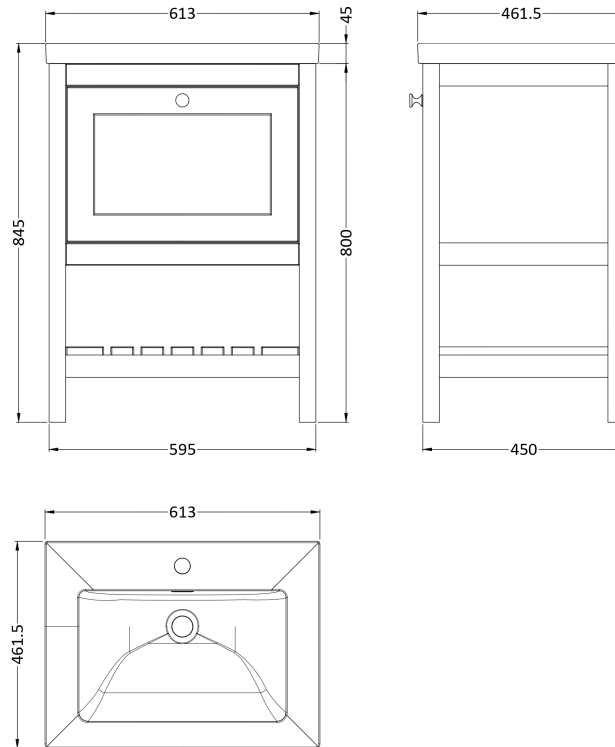

Sales Code: BEX125L

Description: 600 F/S Drawer Contemporary Basin 1Th

Packaging Details

Barcode: 5056817714369

Sales Code: BEX125N

Description: 600 F/S Single Drawer Unit

Product Dimensions

Height (mm):	800
Width (mm):	595
Depth (mm):	450
Nett Weight (kg):	20.5

Packaging Dimensions

Height (mm):	820
Width (mm):	615
Depth (mm):	470
Gross Weight (kg):	21

Packaging Data

Box Colour:	Brown Cardboard Box
Box Qty:	1
Label Size:	150 x 100
Label Colour:	White Label
Label Qty:	2

Outer Box Dimensions (If Applicable)

Height (mm):	
Width (mm):	
Depth (mm):	
Gross Weight (kg):	
Barcode:	5056678497630

Product Details

Country of Origin:	Ireland
Fitting Instruction:	No
CE & UKCA:	
FSC Certified Materials:	Yes
Colour:	Pure White
Construction Method:	Cam & Wood Dowel
Construction Type:	Rigid
Cabinet Finish:	MFC Smooth Matt
Fascia Finish:	MFC Smooth Matt
Cabinet Thickness (mm):	18
Fascia Thickness (mm):	18
Drawer Included:	Yes
Drawer Type:	80mm High Metal S/C Inc Galler
No of Shelves:	1
Hinge Type:	Not Applicable
Hinge Included:	No
Adjustable Legs:	Not Applicable
Fixings Included:	Not Required
Handle Style:	Traditional
Waste Shroud:	Yes
Handle Included:	Yes
Handle Type:	Knob

Sales Code: CBM603

Description: 600 X 460 Contemporary Basin 1Th

Product Dimensions

Height (mm):	45
Width (mm):	613
Depth (mm):	461
Nett Weight (kg):	17

Packaging Dimensions

Height (mm):	490
Width (mm):	650
Depth (mm):	220
Gross Weight (kg):	17.3