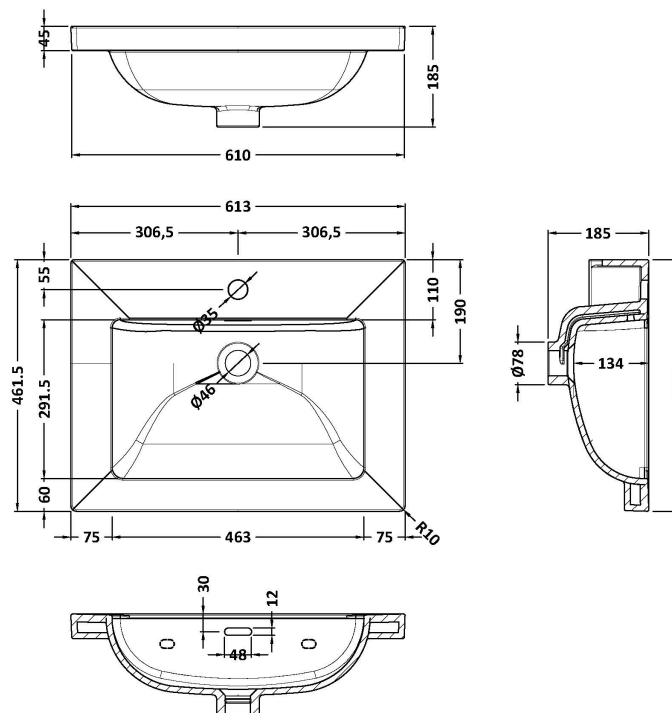

Packaging Dimensions

Height (mm):	820
Width (mm):	615
Depth (mm):	470
Gross Weight (kg):	21

Packaging Data

Box Colour:	Brown Cardboard Box
Box Qty:	1
Label Size:	150 x 100
Label Colour:	White Label
Label Qty:	2

Outer Box Dimensions (If Applicable)

Height (mm):	
Width (mm):	
Depth (mm):	
Gross Weight (kg):	
Barcode:	5056678497630

Product Details

Country of Origin:	Ireland
Fitting Instruction:	No
CE & UKCA:	
FSC Certified Materials:	Yes
Colour:	Pure White
Construction Method:	Cam & Wood Dowel
Construction Type:	Rigid
Cabinet Finish:	MFC Smooth Matt
Fascia Finish:	MFC Smooth Matt
Cabinet Thickness (mm):	18
Fascia Thickness (mm):	18
Drawer Included:	Yes
Drawer Type:	80mm High Metal S/C Inc Galler
No of Shelves:	1
Hinge Type:	Not Applicable
Hinge Included:	No
Adjustable Legs:	Not Applicable
Fixings Included:	Not Required
Handle Style:	Traditional
Waste Shroud:	Yes
Handle Included:	Yes
Handle Type:	Knob

Sales Code: CBM603

Description: 600 X 460 Contemporary Basin 1Th

Product Dimensions

Height (mm):	45
Width (mm):	613
Depth (mm):	461
Nett Weight (kg):	17

Packaging Dimensions

Height (mm):	490
Width (mm):	650
Depth (mm):	220
Gross Weight (kg):	17.3

Packaging Data

Box Colour:	Brown Cardboard Box - Printed
Box Qty:	1
Label Size:	100 x 50
Label Colour:	White Label
Label Qty:	2

Outer Box Dimensions (If Applicable)

Height (mm):	
Width (mm):	
Depth (mm):	
Gross Weight (kg):	
Barcode:	5056678485231