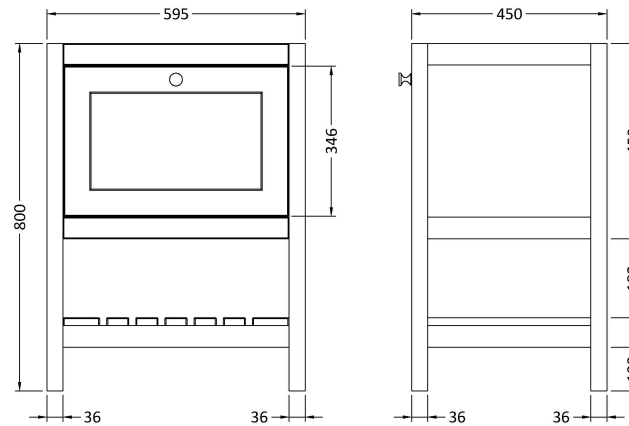

Sales Code: BEX125L

Description: 600 F/S Drawer Contemporary Basin 1Th

Packaging Details

Barcode: 5056817714369

Sales Code: BEX125N

Description: 600 F/S Single Drawer Unit

Product Dimensions

Height (mm):	800
Width (mm):	595
Depth (mm):	450
Nett Weight (kg):	20.5

Packaging Dimensions

Height (mm):	820
Width (mm):	615
Depth (mm):	470
Gross Weight (kg):	21

Packaging Data

Box Colour:	Brown Cardboard Box
Box Qty:	1
Label Size:	150 x 100
Label Colour:	White Label
Label Qty:	2

Outer Box Dimensions (If Applicable)

Height (mm):	
Width (mm):	
Depth (mm):	
Gross Weight (kg):	
Barcode:	5056678497630

Product Details

Country of Origin:	Ireland
Fitting Instruction:	No
CE & UKCA:	
FSC Certified Materials:	Yes
Colour:	Pure White
Construction Method:	Cam & Wood Dowel
Construction Type:	Rigid
Cabinet Finish:	MFC Smooth Matt
Fascia Finish:	MFC Smooth Matt
Cabinet Thickness (mm):	18
Fascia Thickness (mm):	18
Drawer Included:	Yes
Drawer Type:	80mm High Metal S/C Inc Galler
No of Shelves:	1
Hinge Type:	Not Applicable
Hinge Included:	No
Adjustable Legs:	Not Applicable
Fixings Included:	Not Required
Handle Style:	Traditional
Waste Shroud:	Yes
Handle Included:	Yes
Handle Type:	Knob

Sales Code: CBM603

Description: 600 X 460 Contemporary Basin 1Th

Product Dimensions

Height (mm):	45
Width (mm):	613
Depth (mm):	461
Nett Weight (kg):	17

Packaging Dimensions

Height (mm):	490
Width (mm):	650
Depth (mm):	220
Gross Weight (kg):	17.3