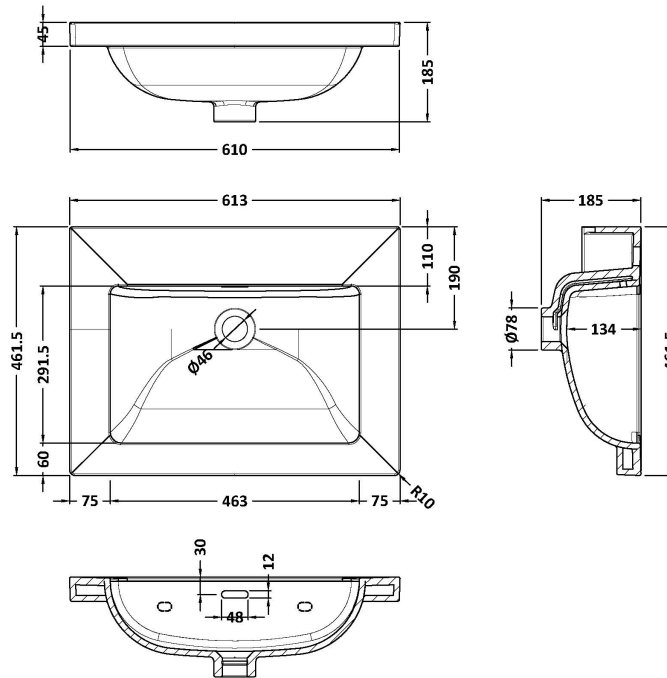

Packaging Dimensions

Height (mm):	820
Width (mm):	615
Depth (mm):	470
Gross Weight (kg):	21

Packaging Data

Box Colour:	Brown Cardboard Box
Box Qty:	1
Label Size:	150 x 100
Label Colour:	White Label
Label Qty:	2

Outer Box Dimensions (If Applicable)

Height (mm):	
Width (mm):	
Depth (mm):	
Gross Weight (kg):	
Barcode:	5056678497722

Product Details

Country of Origin:	Ireland
Fitting Instruction:	No
CE & UKCA:	
FSC Certified Materials:	Yes
Colour:	Matt Green
Construction Method:	Cam & Wood Dowel
Construction Type:	Rigid
Cabinet Finish:	MFC Smooth Matt
Fascia Finish:	MFC Smooth Matt
Cabinet Thickness (mm):	18
Fascia Thickness (mm):	18
Drawer Included:	Yes
Drawer Type:	80mm High Metal S/C Inc Galler
No of Shelves:	1
Hinge Type:	Not Applicable
Hinge Included:	No
Adjustable Legs:	Not Applicable
Fixings Included:	Not Required
Handle Style:	Traditional
Waste Shroud:	Yes
Handle Included:	Yes
Handle Type:	Knob

Sales Code: CBM613

Description: 600 X 460 Contemporary Basin 0Th

Product Dimensions

Height (mm):	45
Width (mm):	613
Depth (mm):	461
Nett Weight (kg):	17

Packaging Dimensions

Height (mm):	490
Width (mm):	650
Depth (mm):	220
Gross Weight (kg):	17.3

Packaging Data

Box Colour:	Brown Cardboard Box - Printed
Box Qty:	1
Label Size:	100 x 50
Label Colour:	White Label
Label Qty:	2

Outer Box Dimensions (If Applicable)

Height (mm):	
Width (mm):	
Depth (mm):	
Gross Weight (kg):	
Barcode:	5056678485224