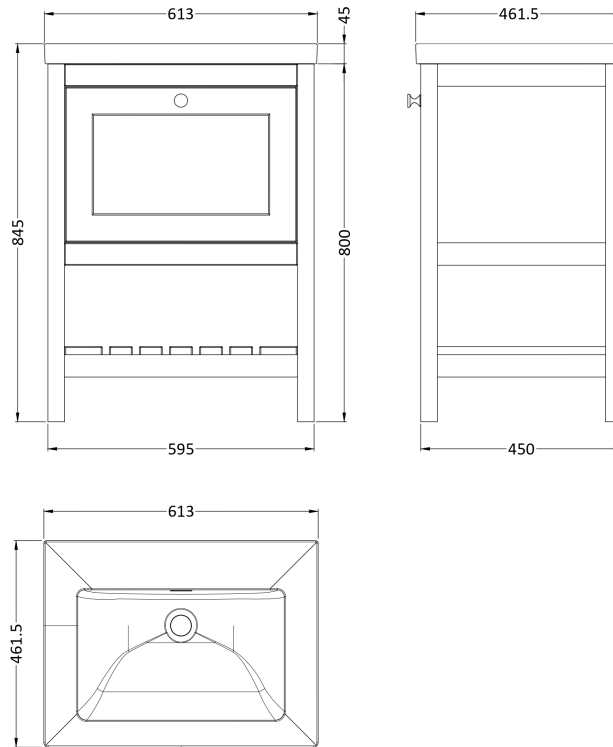

Sales Code: BEX825K

Description: 600 F/S Drawer Contemporary Basin 0Th

Packaging Details

Barcode: 5056817714475

Sales Code: BEX825N

Description: 600 F/S Single Drawer Unit

Product Dimensions

Height (mm):	800
Width (mm):	595
Depth (mm):	450
Nett Weight (kg):	20.5

Packaging Dimensions

Height (mm):	820
Width (mm):	615
Depth (mm):	470
Gross Weight (kg):	21

Packaging Data

Box Colour:	Brown Cardboard Box
Box Qty:	1
Label Size:	150 x 100
Label Colour:	White Label
Label Qty:	2

Outer Box Dimensions (If Applicable)

Height (mm):	
Width (mm):	
Depth (mm):	
Gross Weight (kg):	
Barcode:	5056678497722

Product Details

Country of Origin:	Ireland
Fitting Instruction:	No
CE & UKCA:	
FSC Certified Materials:	Yes
Colour:	Matt Green
Construction Method:	Cam & Wood Dowel
Construction Type:	Rigid
Cabinet Finish:	MFC Smooth Matt
Fascia Finish:	MFC Smooth Matt
Cabinet Thickness (mm):	18
Fascia Thickness (mm):	18
Drawer Included:	Yes
Drawer Type:	80mm High Metal S/C Inc Galler
No of Shelves:	1
Hinge Type:	Not Applicable
Hinge Included:	No
Adjustable Legs:	Not Applicable
Fixings Included:	Not Required
Handle Style:	Traditional
Waste Shroud:	Yes
Handle Included:	Yes
Handle Type:	Knob

Sales Code: CBM613

Description: 600 X 460 Contemporary Basin 0Th

Product Dimensions

Height (mm):	45
Width (mm):	613
Depth (mm):	461
Nett Weight (kg):	17

Packaging Dimensions

Height (mm):	490
Width (mm):	650
Depth (mm):	220
Gross Weight (kg):	17.3