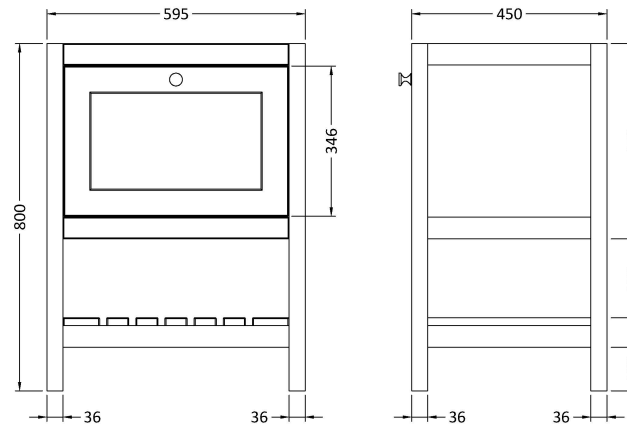

Sales Code: BEX825K

Description: 600 F/S Drawer Contemporary Basin 0Th

Packaging Details

Barcode: 5056817714475

Sales Code: BEX825N

Description: 600 F/S Single Drawer Unit

Product Dimensions

Height (mm):	800
Width (mm):	595
Depth (mm):	450
Nett Weight (kg):	20.5

Packaging Dimensions

Height (mm):	820
Width (mm):	615
Depth (mm):	470
Gross Weight (kg):	21

Packaging Data

Box Colour:	Brown Cardboard Box
Box Qty:	1
Label Size:	150 x 100
Label Colour:	White Label
Label Qty:	2

Outer Box Dimensions (If Applicable)

Height (mm):	
Width (mm):	
Depth (mm):	
Gross Weight (kg):	
Barcode:	5056678497722

Product Details

Country of Origin:	Ireland
Fitting Instruction:	No
CE & UKCA:	
FSC Certified Materials:	Yes
Colour:	Matt Green
Construction Method:	Cam & Wood Dowel
Construction Type:	Rigid
Cabinet Finish:	MFC Smooth Matt
Fascia Finish:	MFC Smooth Matt
Cabinet Thickness (mm):	18
Fascia Thickness (mm):	18
Drawer Included:	Yes
Drawer Type:	80mm High Metal S/C Inc Galler
No of Shelves:	1
Hinge Type:	Not Applicable
Hinge Included:	No
Adjustable Legs:	Not Applicable
Fixings Included:	Not Required
Handle Style:	Traditional
Waste Shroud:	Yes
Handle Included:	Yes
Handle Type:	Knob

Sales Code: CBM613

Description: 600 X 460 Contemporary Basin 0Th

Product Dimensions

Height (mm):	45
Width (mm):	613
Depth (mm):	461
Nett Weight (kg):	17

Packaging Dimensions

Height (mm):	490
Width (mm):	650
Depth (mm):	220
Gross Weight (kg):	17.3