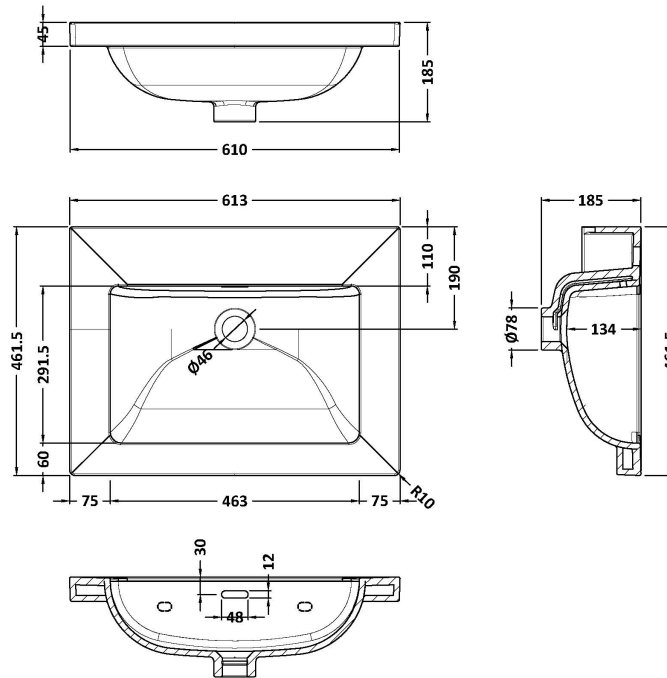

### Product Dimensions

Height (mm):	800
Width (mm):	595
Depth (mm):	450
Nett Weight (kg):	20.5

### Packaging Dimensions

Height (mm):	820
Width (mm):	615
Depth (mm):	470
Gross Weight (kg):	21

### Outer Box Dimensions (If Applicable)

Height (mm):	
Width (mm):	
Depth (mm):	
Gross Weight (kg):	
Barcode:	5056678497661

Sales Code: CBM613

Description: 600 X 460 Contemporary Basin 0Th

**Product Dimensions**

Height (mm):	45
Width (mm):	613
Depth (mm):	461
Nett Weight (kg):	17

**Packaging Dimensions**

Height (mm):	490
Width (mm):	650
Depth (mm):	220
Gross Weight (kg):	17.3