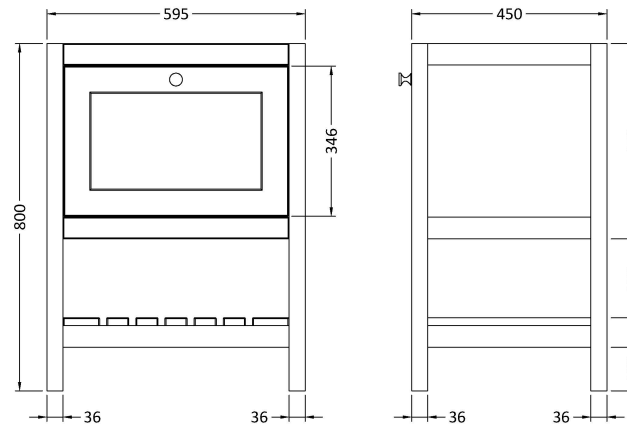

### Product Dimensions

Height (mm):	800
Width (mm):	595
Depth (mm):	450
Nett Weight (kg):	20.5

### Packaging Dimensions

Height (mm):	820
Width (mm):	615
Depth (mm):	470
Gross Weight (kg):	21

### Outer Box Dimensions (If Applicable)

Height (mm):	
Width (mm):	
Depth (mm):	
Gross Weight (kg):	
Barcode:	5056678497661

Sales Code: CBM613

Description: 600 X 460 Contemporary Basin 0Th

**Product Dimensions**

Height (mm):	45
Width (mm):	613
Depth (mm):	461
Nett Weight (kg):	17

**Packaging Dimensions**

Height (mm):	490
Width (mm):	650
Depth (mm):	220
Gross Weight (kg):	17.3