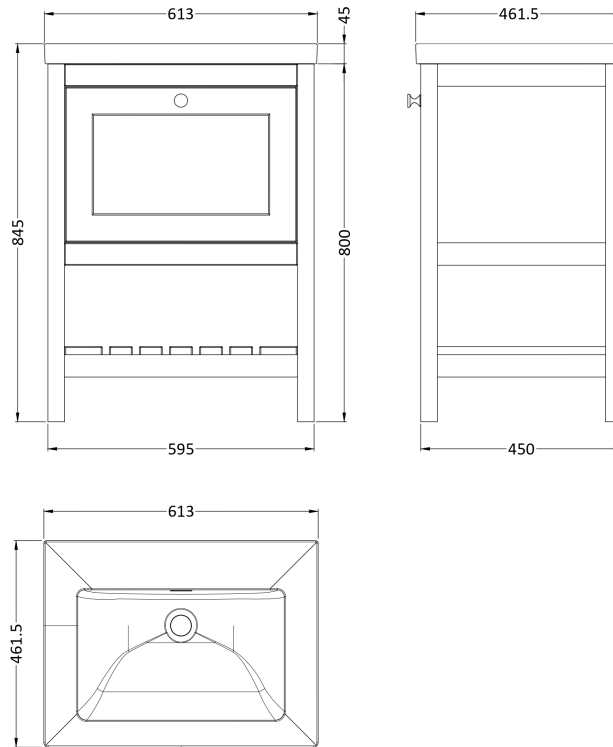

Sales Code: BEX225K

Description: 600 F/S Drawer Contemporary Basin 0Th

Packaging Details

Barcode: 5056817714451