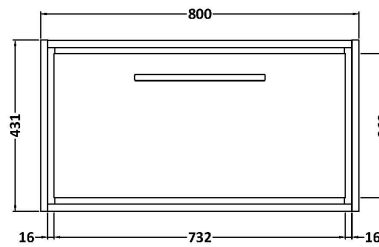

Packaging Dimensions

Height (mm):	35
Width (mm):	850
Depth (mm):	500
Gross Weight (kg):	18

Packaging Data

Box Colour:	Brown Cardboard Box
Box Qty:	1
Label Size:	100 x 50
Label Colour:	White Label
Label Qty:	1

Outer Box Dimensions (If Applicable)

Height (mm):	
Width (mm):	
Depth (mm):	
Gross Weight (kg):	
Barcode:	5056678477212

Product Details

Country of Origin:	China
Fitting Instruction:	No
CE & UKCA:	N/A
FSC Certified Materials:	Yes
Colour:	White
Construction Method:	Not Applicable
Construction Type:	Not Applicable
Cabinet Finish:	Not Applicable
Fascia Finish:	Natural Marble
Cabinet Thickness (mm):	
Fascia Thickness (mm):	14
Drawer Included:	Not Applicable
Drawer Type:	Not Applicable
No of Shelves:	0
Hinge Type:	Not Applicable
Hinge Included:	Not Applicable
Adjustable Legs:	Not Applicable
Fixings Included:	No
Handle Style:	Not Applicable
Waste Shroud:	Not Applicable
Handle Included:	Not Applicable
Handle Type:	Not Applicable

Sales Code: NFF2325

Description: 800 Single Drawer Unit (455 Deep)

Product Dimensions

Height (mm):	431
Width (mm):	800
Depth (mm):	455
Nett Weight (kg):	30

Packaging Dimensions

Height (mm):	470
Width (mm):	832
Depth (mm):	480
Gross Weight (kg):	30.5

Packaging Data

Box Colour:	Brown Cardboard Box - Printed
Box Qty:	0
Label Size:	0 x 0
Label Colour:	White Label
Label Qty:	2

Outer Box Dimensions (If Applicable)

Height (mm):	
Width (mm):	
Depth (mm):	
Gross Weight (kg):	
Barcode:	5056678424025