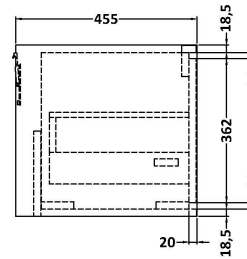

Packaging Dimensions

Height (mm):	35
Width (mm):	850
Depth (mm):	500
Gross Weight (kg):	18

Packaging Data

Box Colour:	Brown Cardboard Box
Box Qty:	1
Label Size:	100 x 50
Label Colour:	White Label
Label Qty:	1

Outer Box Dimensions (If Applicable)

Height (mm):	
Width (mm):	
Depth (mm):	
Gross Weight (kg):	
Barcode:	5056678477212

Product Details

Country of Origin:	China
Fitting Instruction:	No
CE & UKCA:	N/A
FSC Certified Materials:	Yes
Colour:	White
Construction Method:	Not Applicable
Construction Type:	Not Applicable
Cabinet Finish:	Not Applicable
Fascia Finish:	Natural Marble
Cabinet Thickness (mm):	
Fascia Thickness (mm):	14
Drawer Included:	Not Applicable
Drawer Type:	Not Applicable
No of Shelves:	0
Hinge Type:	Not Applicable
Hinge Included:	Not Applicable
Adjustable Legs:	Not Applicable
Fixings Included:	No
Handle Style:	Not Applicable
Waste Shroud:	Not Applicable
Handle Included:	Not Applicable
Handle Type:	Not Applicable

Sales Code: NFF2325

Description: 800 Single Drawer Unit (455 Deep)

Product Dimensions

Height (mm):	431
Width (mm):	800
Depth (mm):	455
Nett Weight (kg):	30

Packaging Dimensions

Height (mm):	470
Width (mm):	832
Depth (mm):	480
Gross Weight (kg):	30.5

Packaging Data

Box Colour:	Brown Cardboard Box - Printed
Box Qty:	0
Label Size:	0 x 0
Label Colour:	White Label
Label Qty:	2

Outer Box Dimensions (If Applicable)

Height (mm):	
Width (mm):	
Depth (mm):	
Gross Weight (kg):	
Barcode:	5056678424025