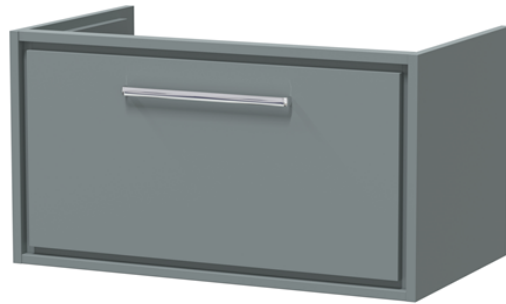

Outer Box Dimensions (If Applicable)

Height (mm):	
Width (mm):	
Depth (mm):	
Gross Weight (kg):	
Barcode:	5056678477212

Product Details

Country of Origin:	China
Fitting Instruction:	No
CE & UKCA:	N/A
FSC Certified Materials:	Yes
Colour:	White
Construction Method:	Not Applicable
Construction Type:	Not Applicable
Cabinet Finish:	Not Applicable
Fascia Finish:	Natural Marble
Cabinet Thickness (mm):	
Fascia Thickness (mm):	14
Drawer Included:	Not Applicable
Drawer Type:	Not Applicable
No of Shelves:	0
Hinge Type:	Not Applicable
Hinge Included:	Not Applicable
Adjustable Legs:	Not Applicable
Fixings Included:	No
Handle Style:	Not Applicable
Waste Shroud:	Not Applicable
Handle Included:	Not Applicable
Handle Type:	Not Applicable

Sales Code: NFF2325

Description: 800 Single Drawer Unit (455 Deep)

Product Dimensions

Height (mm):	431
Width (mm):	800
Depth (mm):	455
Nett Weight (kg):	30

Packaging Dimensions

Height (mm):	470
Width (mm):	832
Depth (mm):	480
Gross Weight (kg):	30.5