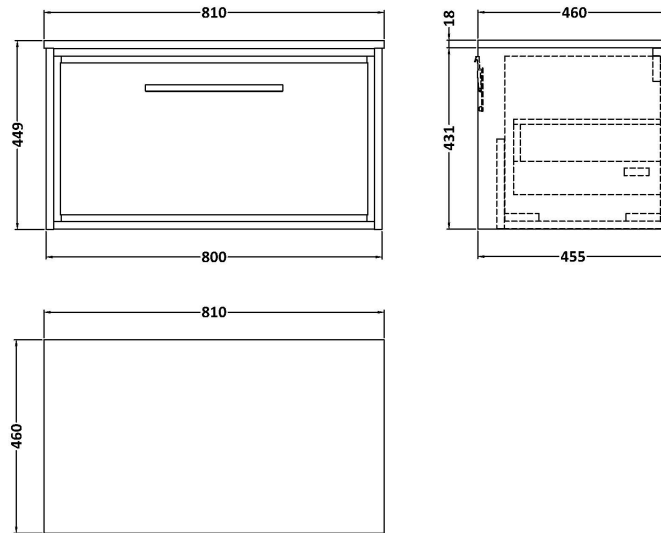

Sales Code: LIL2325WMT

Description: 800 Wh 1-Drawer Unit & Marble Top

Packaging Details

Barcode: 5056817717230

Sales Code: LOM18046

Description: 800 Marble Top (810 X 460mm)

Product Dimensions

Height (mm):	18
Width (mm):	810
Depth (mm):	460
Nett Weight (kg):	17.5

Packaging Dimensions

Height (mm):	35
Width (mm):	850
Depth (mm):	500
Gross Weight (kg):	18

Packaging Data

Box Colour:	Brown Cardboard Box
Box Qty:	1
Label Size:	100 x 50
Label Colour:	White Label
Label Qty:	1

Outer Box Dimensions (If Applicable)

Height (mm):	
Width (mm):	
Depth (mm):	
Gross Weight (kg):	
Barcode:	5056678477212

Product Details

Country of Origin:	China
Fitting Instruction:	No
CE & UKCA:	N/A
FSC Certified Materials:	Yes
Colour:	White
Construction Method:	Not Applicable
Construction Type:	Not Applicable
Cabinet Finish:	Not Applicable
Fascia Finish:	Natural Marble
Cabinet Thickness (mm):	
Fascia Thickness (mm):	14
Drawer Included:	Not Applicable
Drawer Type:	Not Applicable
No of Shelves:	0
Hinge Type:	Not Applicable
Hinge Included:	Not Applicable
Adjustable Legs:	Not Applicable
Fixings Included:	No
Handle Style:	Not Applicable
Waste Shroud:	Not Applicable
Handle Included:	Not Applicable
Handle Type:	Not Applicable

Sales Code: NFF2325

Description: 800 Single Drawer Unit (455 Deep)

Product Dimensions

Height (mm):	431
Width (mm):	800
Depth (mm):	455
Nett Weight (kg):	30

Packaging Dimensions

Height (mm):	470
Width (mm):	832
Depth (mm):	480
Gross Weight (kg):	30.5