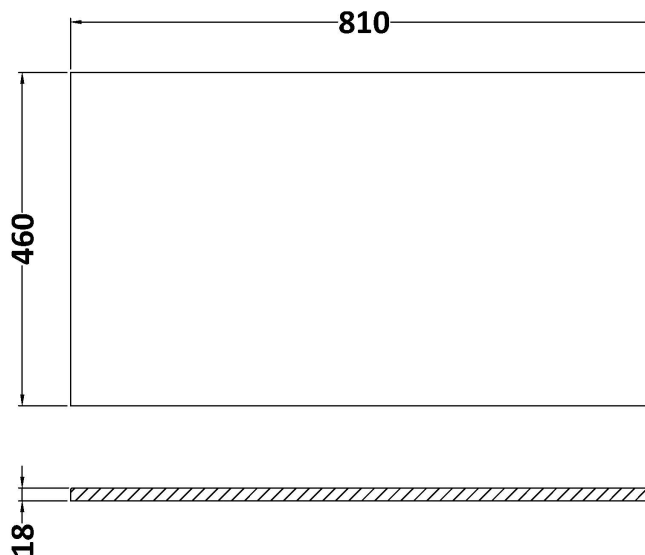

Sales Code: LIL2325WMT

Description: 800 Wh 1-Drawer Unit & Marble Top

Packaging Details

Barcode: 5056817717230

Sales Code: LOM18046

Description: 800 Marble Top (810 X 460mm)

Product Dimensions

Height (mm):	18
Width (mm):	810
Depth (mm):	460
Nett Weight (kg):	17.5

Packaging Dimensions

Height (mm):	35
Width (mm):	850
Depth (mm):	500
Gross Weight (kg):	18

Packaging Data

Box Colour:	Brown Cardboard Box
Box Qty:	1
Label Size:	100 x 50
Label Colour:	White Label
Label Qty:	1

Outer Box Dimensions (If Applicable)

Height (mm):	
Width (mm):	
Depth (mm):	
Gross Weight (kg):	
Barcode:	5056678477212

Product Details

Country of Origin:	China
Fitting Instruction:	No
CE & UKCA:	N/A
FSC Certified Materials:	Yes
Colour:	White
Construction Method:	Not Applicable
Construction Type:	Not Applicable
Cabinet Finish:	Not Applicable
Fascia Finish:	Natural Marble
Cabinet Thickness (mm):	
Fascia Thickness (mm):	14
Drawer Included:	Not Applicable
Drawer Type:	Not Applicable
No of Shelves:	0
Hinge Type:	Not Applicable
Hinge Included:	Not Applicable
Adjustable Legs:	Not Applicable
Fixings Included:	No
Handle Style:	Not Applicable
Waste Shroud:	Not Applicable
Handle Included:	Not Applicable
Handle Type:	Not Applicable

Packaging Data

Box Colour:	Brown Cardboard Box - Printed
Box Qty:	0
Label Size:	0 x 0
Label Colour:	White Label
Label Qty:	2

Outer Box Dimensions (If Applicable)

Height (mm):	
Width (mm):	
Depth (mm):	
Gross Weight (kg):	
Barcode:	5056678424025