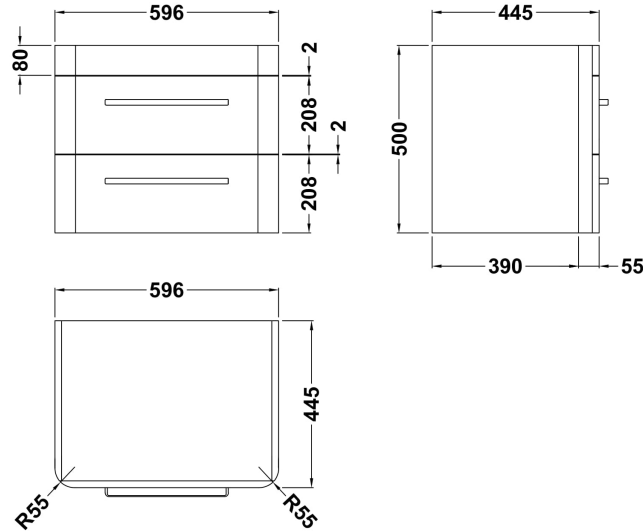

### Product Dimensions

Height (mm):	163
Width (mm):	607
Depth (mm):	460
Nett Weight (kg):	12.8

### Outer Box Dimensions (If Applicable)

Height (mm):	
Width (mm):	
Depth (mm):	
Gross Weight (kg):	
Barcode:	5056678441480

### Product Dimensions

Height (mm):	500
Width (mm):	596
Depth (mm):	445
Nett Weight (kg):	20.5

### Packaging Dimensions

Height (mm):	570
Width (mm):	670
Depth (mm):	510
Gross Weight (kg):	22.5