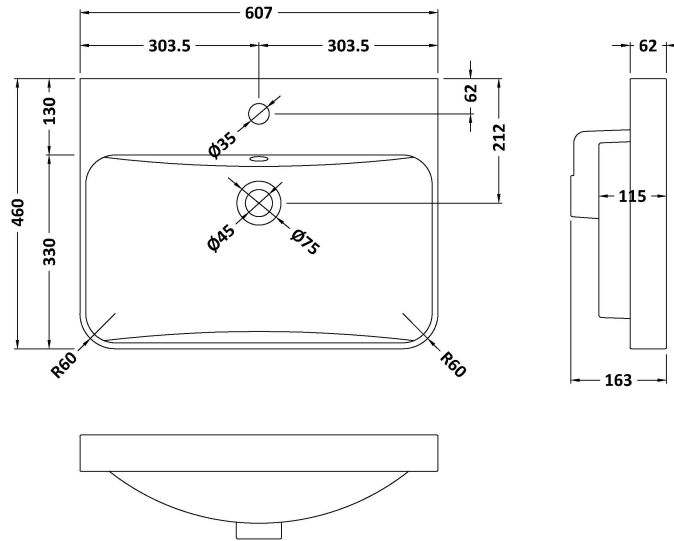

### Product Dimensions

Height (mm):	163
Width (mm):	607
Depth (mm):	460
Nett Weight (kg):	12.8

### Packaging Dimensions

Height (mm):	470
Width (mm):	640
Depth (mm):	167
Gross Weight (kg):	13.3

### Product Dimensions

Height (mm):	500
Width (mm):	596
Depth (mm):	445
Nett Weight (kg):	20.5

### Packaging Dimensions

Height (mm):	570
Width (mm):	670
Depth (mm):	510
Gross Weight (kg):	22.5