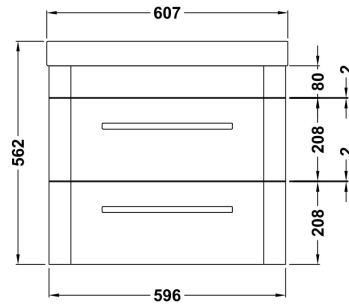

Sales Code: SOL102B

Description: Solar 600 W/H 2-Drawer Unit & Thin Basin

Packaging Details

Barcode: 5056817714772