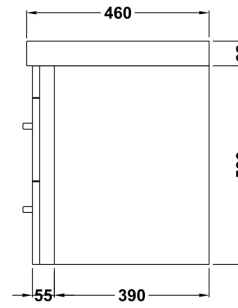

Sales Code: SOL102B

Description: Solar 600 W/H 2-Drawer Unit & Thin Basin

Packaging Details

Barcode: 5056817714772