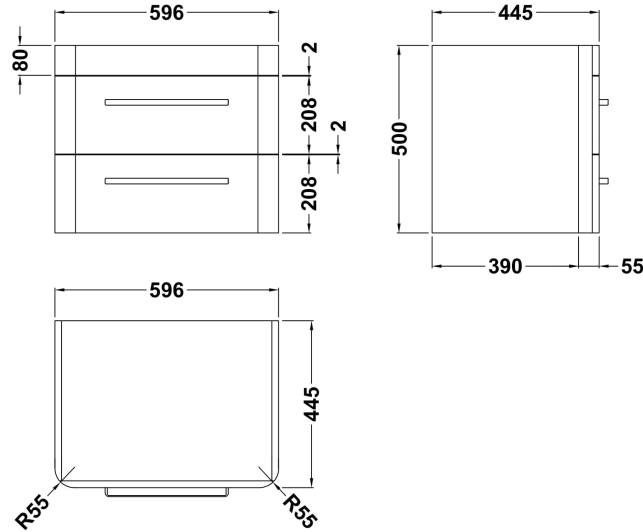

Packaging Dimensions

Height (mm):	470
Width (mm):	640
Depth (mm):	167
Gross Weight (kg):	13.3

Packaging Data

Box Colour:	Brown Cardboard Box - Printed
Box Qty:	1
Label Size:	100 x 50
Label Colour:	White Label
Label Qty:	2

Outer Box Dimensions (If Applicable)

Height (mm):	
Width (mm):	
Depth (mm):	
Gross Weight (kg):	
Barcode:	5056678441480

Product Details

Country of Origin:	China
Fitting Instruction:	No
Certification: CE & UKCA:	No
WRAS:	N/A
WRAS No:	N/A
Product Material:	Vitreous China
Fixing Supplied:	No

Sales Code: CUR293

Description: 600 W/H 2-Drawer Unit 500 X 596 X 447

Product Dimensions

Height (mm):	500
Width (mm):	596
Depth (mm):	445
Nett Weight (kg):	20.5

Packaging Dimensions

Height (mm):	570
Width (mm):	670
Depth (mm):	510
Gross Weight (kg):	22.5

Packaging Data

Box Colour:	Brown Cardboard Box
Box Qty:	1
Label Size:	150 x 100
Label Colour:	White Label
Label Qty:	2

Outer Box Dimensions (If Applicable)

Height (mm):	
Width (mm):	
Depth (mm):	
Gross Weight (kg):	
Barcode:	5056211817857