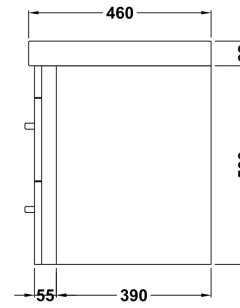

Sales Code: SOL202B

Description: Solar 600 W/H 2-Drawer Unit & Thin Basin

Packaging Details

Barcode: 5056817714819

Sales Code: CBM033

Description: 600 X 460 Curved Thin-Edged Basin 1Th

Product Dimensions

Height (mm):	163
Width (mm):	607
Depth (mm):	460
Nett Weight (kg):	12.8

Packaging Dimensions

Height (mm):	470
Width (mm):	640
Depth (mm):	167
Gross Weight (kg):	13.3

Packaging Data

Box Colour:	Brown Cardboard Box - Printed
Box Qty:	1
Label Size:	100 x 50
Label Colour:	White Label
Label Qty:	2

Outer Box Dimensions (If Applicable)

Height (mm):	
Width (mm):	
Depth (mm):	
Gross Weight (kg):	
Barcode:	5056678441480

Product Details

Country of Origin:	China
Fitting Instruction:	No
Certification: CE & UKCA:	No
WRAS:	N/A
WRAS No:	N/A
Product Material:	Vitreous China
Fixing Supplied:	No

Sales Code: CUR293

Description: 600 W/H 2-Drawer Unit 500 X 596 X 447

Product Dimensions

Height (mm):	500
Width (mm):	596
Depth (mm):	445
Nett Weight (kg):	20.5

Packaging Dimensions

Height (mm):	570
Width (mm):	670
Depth (mm):	510
Gross Weight (kg):	22.5