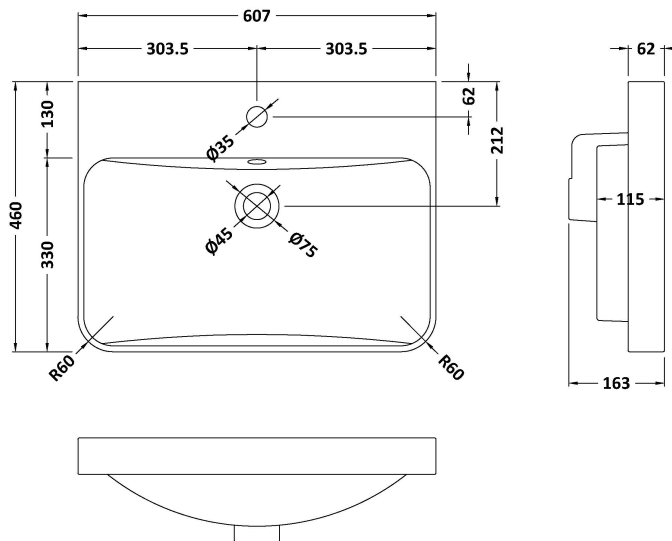

Sales Code: SOL202B

Description: Solar 600 W/H 2-Drawer Unit & Thin Basin

Packaging Details

Barcode: 5056817714819

Sales Code: CBM033

Description: 600 X 460 Curved Thin-Edged Basin 1Th

Product Dimensions

Height (mm):	163
Width (mm):	607
Depth (mm):	460
Nett Weight (kg):	12.8

Packaging Dimensions

Height (mm):	470
Width (mm):	640
Depth (mm):	167
Gross Weight (kg):	13.3

Packaging Data

Box Colour:	Brown Cardboard Box - Printed
Box Qty:	1
Label Size:	100 x 50
Label Colour:	White Label
Label Qty:	2

Outer Box Dimensions (If Applicable)

Height (mm):	
Width (mm):	
Depth (mm):	
Gross Weight (kg):	
Barcode:	5056678441480

Product Details

Country of Origin:	China
Fitting Instruction:	No
Certification: CE & UKCA:	No
WRAS:	N/A
WRAS No:	N/A
Product Material:	Vitreous China
Fixing Supplied:	No

Sales Code: CUR293

Description: 600 W/H 2-Drawer Unit 500 X 596 X 447

Product Dimensions

Height (mm):	500
Width (mm):	596
Depth (mm):	445
Nett Weight (kg):	20.5

Packaging Dimensions

Height (mm):	570
Width (mm):	670
Depth (mm):	510
Gross Weight (kg):	22.5