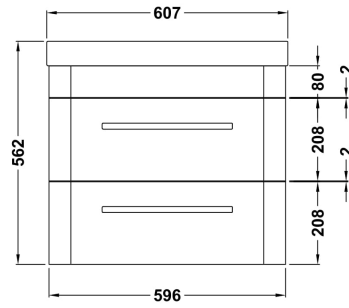

Sales Code: SOL202B

Description: Solar 600 W/H 2-Drawer Unit & Thin Basin

Packaging Details

Barcode: 5056817714819

Sales Code: CBM033

Description: 600 X 460 Curved Thin-Edged Basin 1Th

Product Dimensions

Height (mm):	163
Width (mm):	607
Depth (mm):	460
Nett Weight (kg):	12.8

Packaging Dimensions

Height (mm):	470
Width (mm):	640
Depth (mm):	167
Gross Weight (kg):	13.3

Packaging Data

Box Colour:	Brown Cardboard Box - Printed
Box Qty:	1
Label Size:	100 x 50
Label Colour:	White Label
Label Qty:	2

Outer Box Dimensions (If Applicable)

Height (mm):	
Width (mm):	
Depth (mm):	
Gross Weight (kg):	
Barcode:	5056678441480

Product Details

Country of Origin:	China
Fitting Instruction:	No
Certification: CE & UKCA:	No
WRAS:	N/A
WRAS No:	N/A
Product Material:	Vitreous China
Fixing Supplied:	No

Sales Code: CUR293

Description: 600 W/H 2-Drawer Unit 500 X 596 X 447

Product Dimensions

Height (mm):	500
Width (mm):	596
Depth (mm):	445
Nett Weight (kg):	20.5

Packaging Dimensions

Height (mm):	570
Width (mm):	670
Depth (mm):	510
Gross Weight (kg):	22.5