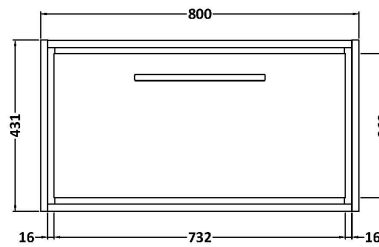

Packaging Dimensions

Height (mm):	35
Width (mm):	850
Depth (mm):	500
Gross Weight (kg):	18

Packaging Data

Box Colour:	Brown Cardboard Box
Box Qty:	1
Label Size:	100 x 50
Label Colour:	White Label
Label Qty:	1

Outer Box Dimensions (If Applicable)

Height (mm):	
Width (mm):	
Depth (mm):	
Gross Weight (kg):	
Barcode:	5056678477229

Product Details

Country of Origin:	China
Fitting Instruction:	No
CE & UKCA:	N/A
FSC Certified Materials:	Yes
Colour:	Grey
Construction Method:	Not Applicable
Construction Type:	Not Applicable
Cabinet Finish:	Not Applicable
Fascia Finish:	Natural Marble
Cabinet Thickness (mm):	
Fascia Thickness (mm):	14
Drawer Included:	Not Applicable
Drawer Type:	Not Applicable
No of Shelves:	0
Hinge Type:	Not Applicable
Hinge Included:	Not Applicable
Adjustable Legs:	Not Applicable
Fixings Included:	No
Handle Style:	Not Applicable
Waste Shroud:	Not Applicable
Handle Included:	Not Applicable
Handle Type:	Not Applicable

Sales Code: NFF3225

Description: 800 Single Drawer Unit (455 Deep)

Product Dimensions

Height (mm):	431
Width (mm):	800
Depth (mm):	455
Nett Weight (kg):	30

Packaging Dimensions

Height (mm):	470
Width (mm):	832
Depth (mm):	480
Gross Weight (kg):	30.5

Packaging Data

Box Colour:	Brown Cardboard Box - Printed
Box Qty:	0
Label Size:	0 x 0
Label Colour:	White Label
Label Qty:	2

Outer Box Dimensions (If Applicable)

Height (mm):	
Width (mm):	
Depth (mm):	
Gross Weight (kg):	
Barcode:	5056678423912