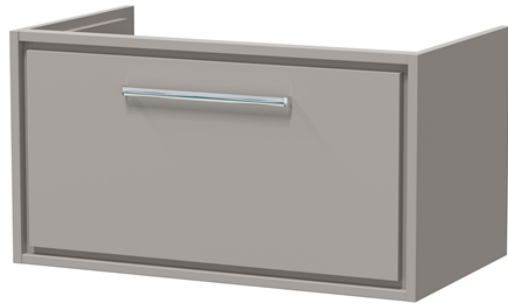

Outer Box Dimensions (If Applicable)

Height (mm):	
Width (mm):	
Depth (mm):	
Gross Weight (kg):	
Barcode:	5056678477229

Product Details

Country of Origin:	China
Fitting Instruction:	No
CE & UKCA:	N/A
FSC Certified Materials:	Yes
Colour:	Grey
Construction Method:	Not Applicable
Construction Type:	Not Applicable
Cabinet Finish:	Not Applicable
Fascia Finish:	Natural Marble
Cabinet Thickness (mm):	
Fascia Thickness (mm):	14
Drawer Included:	Not Applicable
Drawer Type:	Not Applicable
No of Shelves:	0
Hinge Type:	Not Applicable
Hinge Included:	Not Applicable
Adjustable Legs:	Not Applicable
Fixings Included:	No
Handle Style:	Not Applicable
Waste Shroud:	Not Applicable
Handle Included:	Not Applicable
Handle Type:	Not Applicable

Sales Code: NFF3225

Description: 800 Single Drawer Unit (455 Deep)

Product Dimensions

Height (mm):	431
Width (mm):	800
Depth (mm):	455
Nett Weight (kg):	30

Packaging Dimensions

Height (mm):	470
Width (mm):	832
Depth (mm):	480
Gross Weight (kg):	30.5