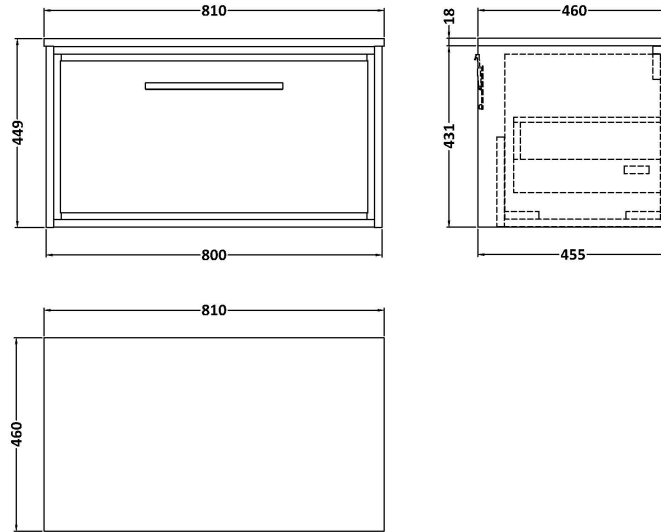

Sales Code: LIL3225GMT

Description: 800 Wh 1-Drawer Unit & Marble Top

Packaging Details

Barcode: 5056817717513

Sales Code: LOM38046

Description: 800 Marble Top (810 X 460mm)

Product Dimensions

Height (mm):	18
Width (mm):	810
Depth (mm):	460
Nett Weight (kg):	17.5

Packaging Dimensions

Height (mm):	35
Width (mm):	850
Depth (mm):	500
Gross Weight (kg):	18

Packaging Data

Box Colour:	Brown Cardboard Box
Box Qty:	1
Label Size:	100 x 50
Label Colour:	White Label
Label Qty:	1

Outer Box Dimensions (If Applicable)

Height (mm):	
Width (mm):	
Depth (mm):	
Gross Weight (kg):	
Barcode:	5056678477229

Product Details

Country of Origin:	China
Fitting Instruction:	No
CE & UKCA:	N/A
FSC Certified Materials:	Yes
Colour:	Grey
Construction Method:	Not Applicable
Construction Type:	Not Applicable
Cabinet Finish:	Not Applicable
Fascia Finish:	Natural Marble
Cabinet Thickness (mm):	
Fascia Thickness (mm):	14
Drawer Included:	Not Applicable
Drawer Type:	Not Applicable
No of Shelves:	0
Hinge Type:	Not Applicable
Hinge Included:	Not Applicable
Adjustable Legs:	Not Applicable
Fixings Included:	No
Handle Style:	Not Applicable
Waste Shroud:	Not Applicable
Handle Included:	Not Applicable
Handle Type:	Not Applicable

Sales Code: NFF3225

Description: 800 Single Drawer Unit (455 Deep)

Product Dimensions

Height (mm):	431
Width (mm):	800
Depth (mm):	455
Nett Weight (kg):	30

Packaging Dimensions

Height (mm):	470
Width (mm):	832
Depth (mm):	480
Gross Weight (kg):	30.5