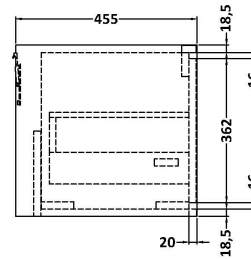

Packaging Dimensions

Height (mm):	35
Width (mm):	850
Depth (mm):	500
Gross Weight (kg):	18

Packaging Data

Box Colour:	Brown Cardboard Box
Box Qty:	1
Label Size:	100 x 50
Label Colour:	White Label
Label Qty:	1

Outer Box Dimensions (If Applicable)

Height (mm):	
Width (mm):	
Depth (mm):	
Gross Weight (kg):	
Barcode:	5056678477229

Product Details

Country of Origin:	China
Fitting Instruction:	No
CE & UKCA:	N/A
FSC Certified Materials:	Yes
Colour:	Grey
Construction Method:	Not Applicable
Construction Type:	Not Applicable
Cabinet Finish:	Not Applicable
Fascia Finish:	Natural Marble
Cabinet Thickness (mm):	
Fascia Thickness (mm):	14
Drawer Included:	Not Applicable
Drawer Type:	Not Applicable
No of Shelves:	0
Hinge Type:	Not Applicable
Hinge Included:	Not Applicable
Adjustable Legs:	Not Applicable
Fixings Included:	No
Handle Style:	Not Applicable
Waste Shroud:	Not Applicable
Handle Included:	Not Applicable
Handle Type:	Not Applicable

Sales Code: NFF3225

Description: 800 Single Drawer Unit (455 Deep)

Product Dimensions

Height (mm):	431
Width (mm):	800
Depth (mm):	455
Nett Weight (kg):	30

Packaging Dimensions

Height (mm):	470
Width (mm):	832
Depth (mm):	480
Gross Weight (kg):	30.5

Packaging Data

Box Colour:	Brown Cardboard Box - Printed
Box Qty:	0
Label Size:	0 x 0
Label Colour:	White Label
Label Qty:	2

Outer Box Dimensions (If Applicable)

Height (mm):	
Width (mm):	
Depth (mm):	
Gross Weight (kg):	
Barcode:	5056678423912