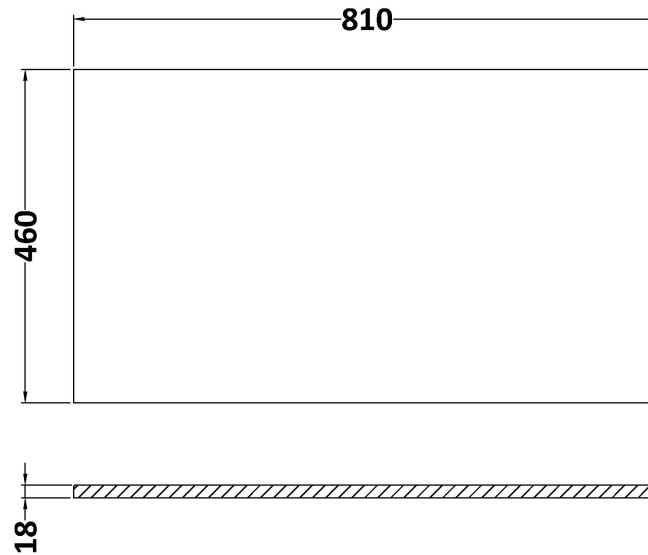

Sales Code: LIL3225GMT

Description: 800 Wh 1-Drawer Unit & Marble Top

Packaging Details

Barcode: 5056817717513

Sales Code: LOM38046

Description: 800 Marble Top (810 X 460mm)

Product Dimensions

Height (mm):	18
Width (mm):	810
Depth (mm):	460
Nett Weight (kg):	17.5

Packaging Dimensions

Height (mm):	35
Width (mm):	850
Depth (mm):	500
Gross Weight (kg):	18

Packaging Data

Box Colour:	Brown Cardboard Box
Box Qty:	1
Label Size:	100 x 50
Label Colour:	White Label
Label Qty:	1

Outer Box Dimensions (If Applicable)

Height (mm):	
Width (mm):	
Depth (mm):	
Gross Weight (kg):	
Barcode:	5056678477229

Product Details

Country of Origin:	China
Fitting Instruction:	No
CE & UKCA:	N/A
FSC Certified Materials:	Yes
Colour:	Grey
Construction Method:	Not Applicable
Construction Type:	Not Applicable
Cabinet Finish:	Not Applicable
Fascia Finish:	Natural Marble
Cabinet Thickness (mm):	
Fascia Thickness (mm):	14
Drawer Included:	Not Applicable
Drawer Type:	Not Applicable
No of Shelves:	0
Hinge Type:	Not Applicable
Hinge Included:	Not Applicable
Adjustable Legs:	Not Applicable
Fixings Included:	No
Handle Style:	Not Applicable
Waste Shroud:	Not Applicable
Handle Included:	Not Applicable
Handle Type:	Not Applicable

Packaging Data

Box Colour:	Brown Cardboard Box - Printed
Box Qty:	0
Label Size:	0 x 0
Label Colour:	White Label
Label Qty:	2

Outer Box Dimensions (If Applicable)

Height (mm):	
Width (mm):	
Depth (mm):	
Gross Weight (kg):	
Barcode:	5056678423912