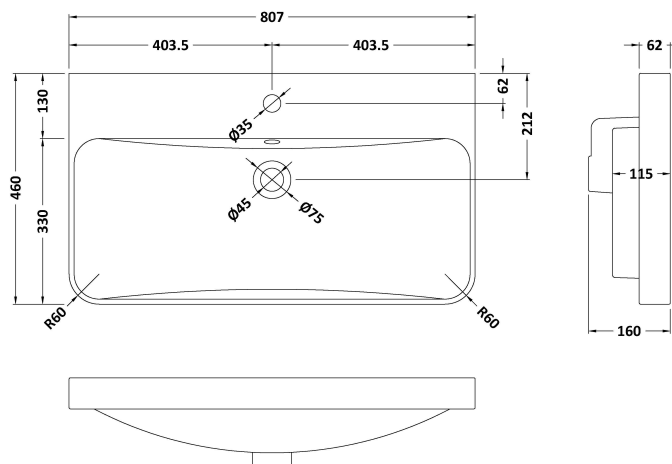

Sales Code: SOL104B

Description: Solar 800 W/H 2-Drawer Unit & Thin Basin

Packaging Details

Barcode: 5056817714796

Sales Code: CBM035

Description: 800 X 460 Curved Thin-Edged Basin 1Th

Product Dimensions

Height (mm):	160
Width (mm):	807
Depth (mm):	460
Nett Weight (kg):	18.12

Packaging Dimensions

Height (mm):	470
Width (mm):	840
Depth (mm):	167
Gross Weight (kg):	18.62

Packaging Data

Box Colour:	Brown Cardboard Box - Printed
Box Qty:	1
Label Size:	100 x 50
Label Colour:	White Label
Label Qty:	2

Outer Box Dimensions (If Applicable)

Height (mm):	
Width (mm):	
Depth (mm):	
Gross Weight (kg):	
Barcode:	5056678441473

Product Details

Country of Origin:	China
Fitting Instruction:	No
Certification: CE & UKCA:	No
WRAS:	N/A
WRAS No:	N/A
Product Material:	Vitreous China
Fixing Supplied:	No

Sales Code: CUR195

Description: 800 W/H 2-Drawer Unit 500 X 796 X 447

Product Dimensions

Height (mm):	500
Width (mm):	796
Depth (mm):	445
Nett Weight (kg):	26

Packaging Dimensions

Height (mm):	570
Width (mm):	870
Depth (mm):	510
Gross Weight (kg):	28