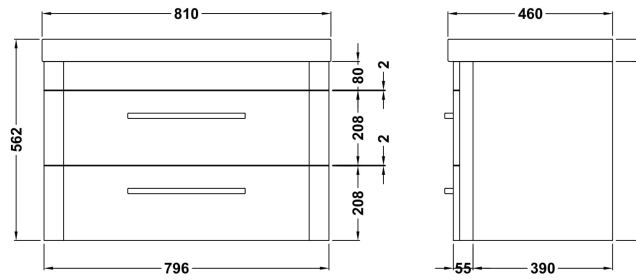

Sales Code: SOL104B

Description: Solar 800 W/H 2-Drawer Unit & Thin Basin

Packaging Details

Barcode: 5056817714796

Sales Code: CBM035

Description: 800 X 460 Curved Thin-Edged Basin 1Th

Product Dimensions

Height (mm):	160
Width (mm):	807
Depth (mm):	460
Nett Weight (kg):	18.12

Packaging Dimensions

Height (mm):	470
Width (mm):	840
Depth (mm):	167
Gross Weight (kg):	18.62

Packaging Data

Box Colour:	Brown Cardboard Box - Printed
Box Qty:	1
Label Size:	100 x 50
Label Colour:	White Label
Label Qty:	2

Outer Box Dimensions (If Applicable)

Height (mm):	
Width (mm):	
Depth (mm):	
Gross Weight (kg):	
Barcode:	5056678441473

Product Details

Country of Origin:	China
Fitting Instruction:	No
Certification: CE & UKCA:	No
WRAS:	N/A
WRAS No:	N/A
Product Material:	Vitreous China
Fixing Supplied:	No

Sales Code: CUR195

Description: 800 W/H 2-Drawer Unit 500 X 796 X 447

Product Dimensions

Height (mm):	500
Width (mm):	796
Depth (mm):	445
Nett Weight (kg):	26

Packaging Dimensions

Height (mm):	570
Width (mm):	870
Depth (mm):	510
Gross Weight (kg):	28