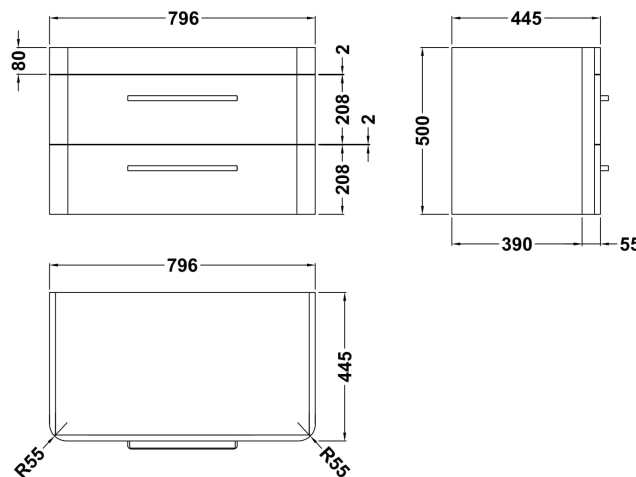

Packaging Dimensions

Height (mm):	470
Width (mm):	840
Depth (mm):	167
Gross Weight (kg):	18.62

Packaging Data

Box Colour:	Brown Cardboard Box - Printed
Box Qty:	1
Label Size:	100 x 50
Label Colour:	White Label
Label Qty:	2

Outer Box Dimensions (If Applicable)

Height (mm):	
Width (mm):	
Depth (mm):	
Gross Weight (kg):	
Barcode:	5056678441473

Product Details

Country of Origin:	China
Fitting Instruction:	No
Certification: CE & UKCA:	No
WRAS:	N/A
WRAS No:	N/A
Product Material:	Vitreous China
Fixing Supplied:	No

Sales Code: CUR195

Description: 800 W/H 2-Drawer Unit 500 X 796 X 447

Product Dimensions

Height (mm):	500
Width (mm):	796
Depth (mm):	445
Nett Weight (kg):	26

Packaging Dimensions

Height (mm):	570
Width (mm):	870
Depth (mm):	510
Gross Weight (kg):	28

Packaging Data

Box Colour:	Brown Cardboard Box
Box Qty:	1
Label Size:	150 x 100
Label Colour:	White Label
Label Qty:	2

Outer Box Dimensions (If Applicable)

Height (mm):	
Width (mm):	
Depth (mm):	
Gross Weight (kg):	
Barcode:	5056211817901