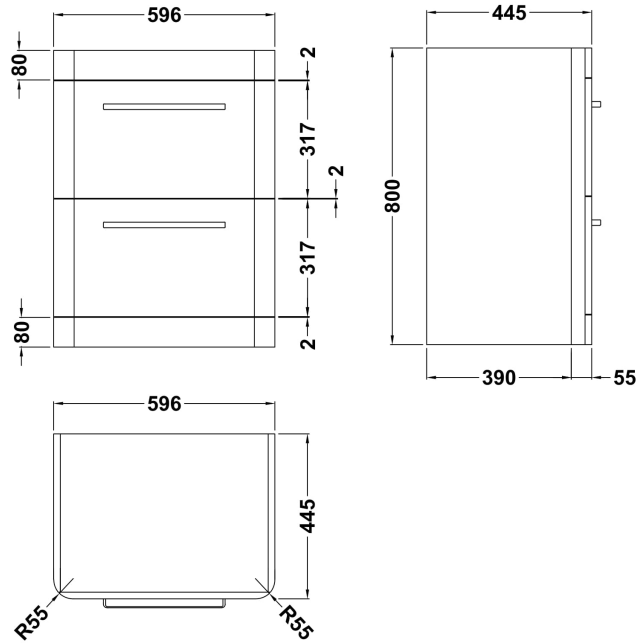

Packaging Dimensions

Height (mm):	470
Width (mm):	640
Depth (mm):	167
Gross Weight (kg):	13.3

Packaging Data

Box Colour:	Brown Cardboard Box - Printed
Box Qty:	1
Label Size:	100 x 50
Label Colour:	White Label
Label Qty:	2

Outer Box Dimensions (If Applicable)

Height (mm):	
Width (mm):	
Depth (mm):	
Gross Weight (kg):	
Barcode:	5056678441480

Product Details

Country of Origin:	China
Fitting Instruction:	No
Certification: CE & UKCA:	No
WRAS:	N/A
WRAS No:	N/A
Product Material:	Vitreous China
Fixing Supplied:	No

Sales Code: CUR133

Description: 600 F/S 2-Drawer Unit 800 X 596 X 447

Product Dimensions

Height (mm):	800
Width (mm):	596
Depth (mm):	445
Nett Weight (kg):	31.53

Packaging Dimensions

Height (mm):	870
Width (mm):	670
Depth (mm):	510
Gross Weight (kg):	32.53

Packaging Data

Box Colour:	Brown Cardboard Box
Box Qty:	1
Label Size:	150 x 100
Label Colour:	White Label
Label Qty:	2

Outer Box Dimensions (If Applicable)

Height (mm):	
Width (mm):	
Depth (mm):	
Gross Weight (kg):	
Barcode:	5056211817819