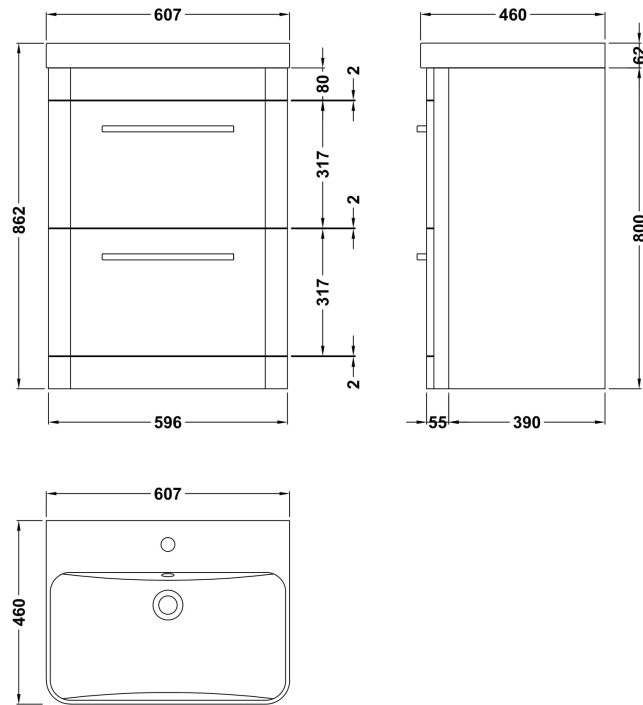

Sales Code: SOL101B

Description: Solar 600 F/S 2-Drawer Unit & Thin Basin

Packaging Details

Barcode: 5056817714765

Sales Code: CBM033

Description: 600 X 460 Curved Thin-Edged Basin 1Th

Product Dimensions

Height (mm):	163
Width (mm):	607
Depth (mm):	460
Nett Weight (kg):	12.8

Packaging Dimensions

Height (mm):	470
Width (mm):	640
Depth (mm):	167
Gross Weight (kg):	13.3

Packaging Data

Box Colour:	Brown Cardboard Box - Printed
Box Qty:	1
Label Size:	100 x 50
Label Colour:	White Label
Label Qty:	2

Outer Box Dimensions (If Applicable)

Height (mm):	
Width (mm):	
Depth (mm):	
Gross Weight (kg):	
Barcode:	5056678441480

Product Details

Country of Origin:	China
Fitting Instruction:	No
Certification: CE & UKCA:	No
WRAS:	N/A
WRAS No:	N/A
Product Material:	Vitreous China
Fixing Supplied:	No

Sales Code: CUR133

Description: 600 F/S 2-Drawer Unit 800 X 596 X 447

Product Dimensions

Height (mm):	800
Width (mm):	596
Depth (mm):	445
Nett Weight (kg):	31.53

Packaging Dimensions

Height (mm):	870
Width (mm):	670
Depth (mm):	510
Gross Weight (kg):	32.53