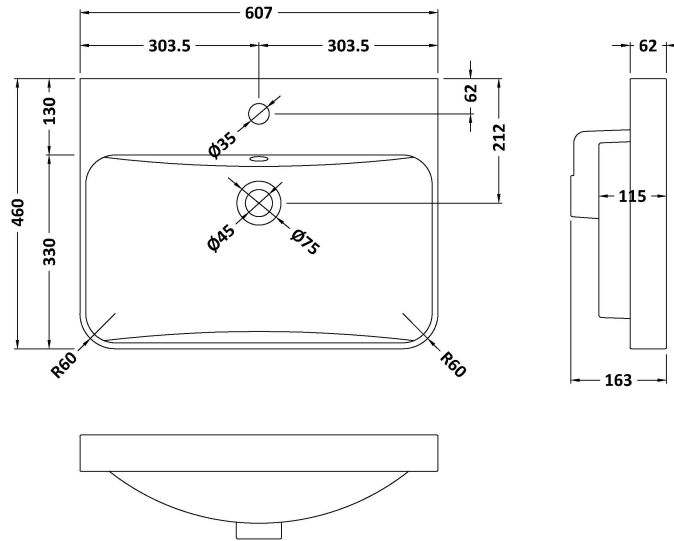

Sales Code: SOL101B

Description: Solar 600 F/S 2-Drawer Unit & Thin Basin

Packaging Details

Barcode: 5056817714765

Sales Code: CBM033

Description: 600 X 460 Curved Thin-Edged Basin 1Th

Product Dimensions

Height (mm):	163
Width (mm):	607
Depth (mm):	460
Nett Weight (kg):	12.8

Packaging Dimensions

Height (mm):	470
Width (mm):	640
Depth (mm):	167
Gross Weight (kg):	13.3

Packaging Data

Box Colour:	Brown Cardboard Box - Printed
Box Qty:	1
Label Size:	100 x 50
Label Colour:	White Label
Label Qty:	2

Outer Box Dimensions (If Applicable)

Height (mm):	
Width (mm):	
Depth (mm):	
Gross Weight (kg):	
Barcode:	5056678441480

Product Details

Country of Origin:	China
Fitting Instruction:	No
Certification: CE & UKCA:	No
WRAS:	N/A
WRAS No:	N/A
Product Material:	Vitreous China
Fixing Supplied:	No

Sales Code: CUR133

Description: 600 F/S 2-Drawer Unit 800 X 596 X 447

Product Dimensions

Height (mm):	800
Width (mm):	596
Depth (mm):	445
Nett Weight (kg):	31.53

Packaging Dimensions

Height (mm):	870
Width (mm):	670
Depth (mm):	510
Gross Weight (kg):	32.53