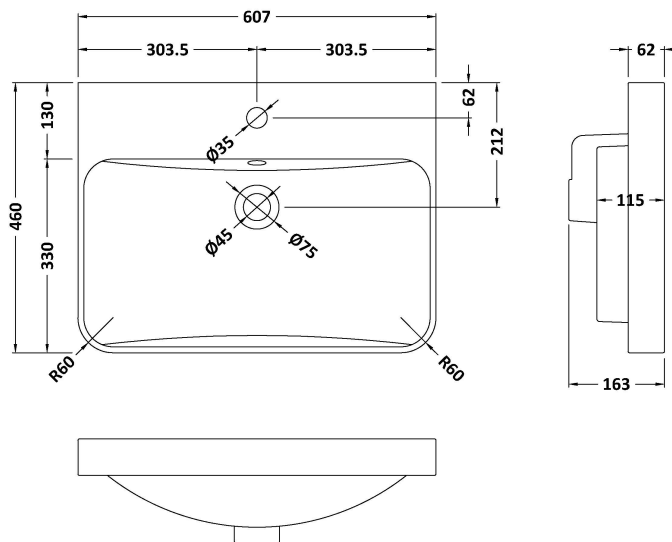

Sales Code: SOL201B

Description: Solar 600 F/S 2-Drawer Unit & Thin Basin

Packaging Details

Barcode: 5056817714802

Sales Code: CBM033

Description: 600 X 460 Curved Thin-Edged Basin 1Th

Product Dimensions

Height (mm):	163
Width (mm):	607
Depth (mm):	460
Nett Weight (kg):	12.8

Packaging Dimensions

Height (mm):	470
Width (mm):	640
Depth (mm):	167
Gross Weight (kg):	13.3

Packaging Data

Box Colour:	Brown Cardboard Box - Printed
Box Qty:	1
Label Size:	100 x 50
Label Colour:	White Label
Label Qty:	2

Outer Box Dimensions (If Applicable)

Height (mm):	
Width (mm):	
Depth (mm):	
Gross Weight (kg):	
Barcode:	5056678441480

Product Details

Country of Origin:	China
Fitting Instruction:	No
Certification: CE & UKCA:	No
WRAS:	N/A
WRAS No:	N/A
Product Material:	Vitreous China
Fixing Supplied:	No

Sales Code: CUR233

Description: 600 F/S 2-Drawer Unit 800 X 596 X 447

Product Dimensions

Height (mm):	800
Width (mm):	596
Depth (mm):	445
Nett Weight (kg):	31.5

Packaging Dimensions

Height (mm):	870
Width (mm):	670
Depth (mm):	510
Gross Weight (kg):	32.5