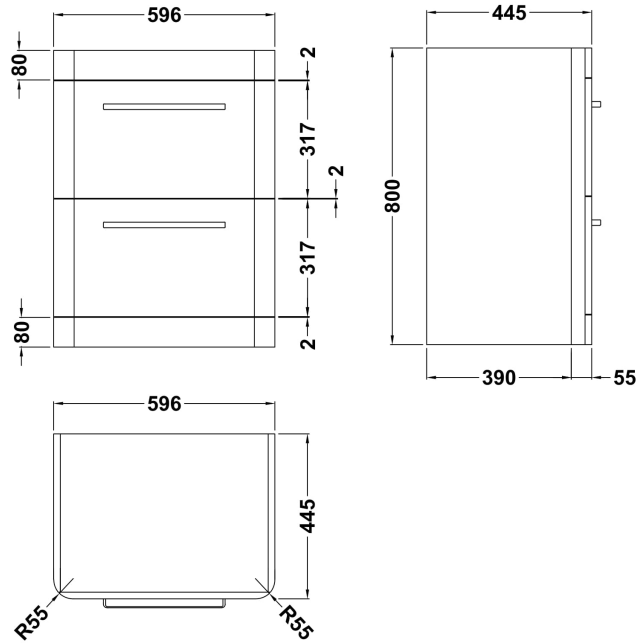

Packaging Dimensions

Height (mm):	470
Width (mm):	640
Depth (mm):	167
Gross Weight (kg):	13.3

Packaging Data

Box Colour:	Brown Cardboard Box - Printed
Box Qty:	1
Label Size:	100 x 50
Label Colour:	White Label
Label Qty:	2

Outer Box Dimensions (If Applicable)

Height (mm):	
Width (mm):	
Depth (mm):	
Gross Weight (kg):	
Barcode:	5056678441480

Product Details

Country of Origin:	China
Fitting Instruction:	No
Certification: CE & UKCA:	No
WRAS:	N/A
WRAS No:	N/A
Product Material:	Vitreous China
Fixing Supplied:	No

Sales Code: CUR233

Description: 600 F/S 2-Drawer Unit 800 X 596 X 447

Product Dimensions

Height (mm):	800
Width (mm):	596
Depth (mm):	445
Nett Weight (kg):	31.5

Packaging Dimensions

Height (mm):	870
Width (mm):	670
Depth (mm):	510
Gross Weight (kg):	32.5

Packaging Data

Box Colour:	Brown Cardboard Box
Box Qty:	1
Label Size:	150 x 100
Label Colour:	White Label
Label Qty:	2

Outer Box Dimensions (If Applicable)

Height (mm):	
Width (mm):	
Depth (mm):	
Gross Weight (kg):	
Barcode:	5056211817826