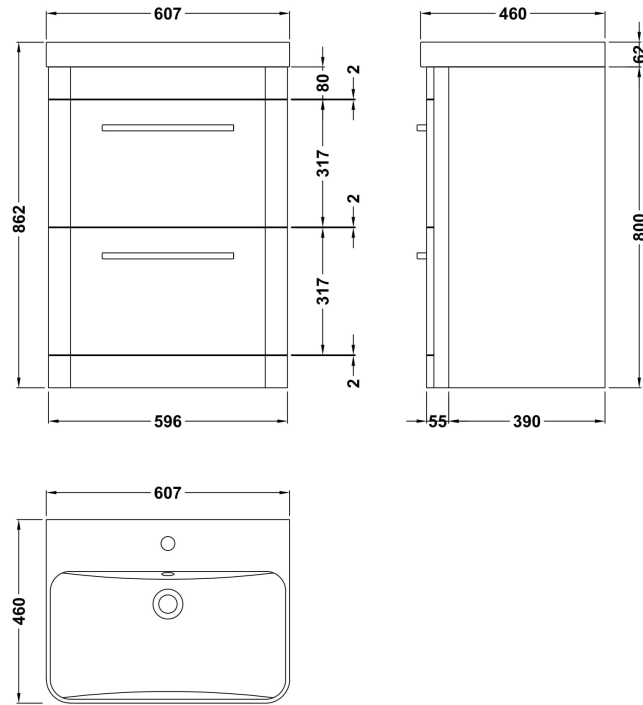

Sales Code: SOL201B

Description: Solar 600 F/S 2-Drawer Unit & Thin Basin

Packaging Details

Barcode: 5056817714802

Sales Code: CBM033

Description: 600 X 460 Curved Thin-Edged Basin 1Th

Product Dimensions

Height (mm):	163
Width (mm):	607
Depth (mm):	460
Nett Weight (kg):	12.8

Packaging Dimensions

Height (mm):	470
Width (mm):	640
Depth (mm):	167
Gross Weight (kg):	13.3

Packaging Data

Box Colour:	Brown Cardboard Box - Printed
Box Qty:	1
Label Size:	100 x 50
Label Colour:	White Label
Label Qty:	2

Outer Box Dimensions (If Applicable)

Height (mm):	
Width (mm):	
Depth (mm):	
Gross Weight (kg):	
Barcode:	5056678441480

Product Details

Country of Origin:	China
Fitting Instruction:	No
Certification: CE & UKCA:	No
WRAS:	N/A
WRAS No:	N/A
Product Material:	Vitreous China
Fixing Supplied:	No

Sales Code: CUR233

Description: 600 F/S 2-Drawer Unit 800 X 596 X 447

Product Dimensions

Height (mm):	800
Width (mm):	596
Depth (mm):	445
Nett Weight (kg):	31.5

Packaging Dimensions

Height (mm):	870
Width (mm):	670
Depth (mm):	510
Gross Weight (kg):	32.5